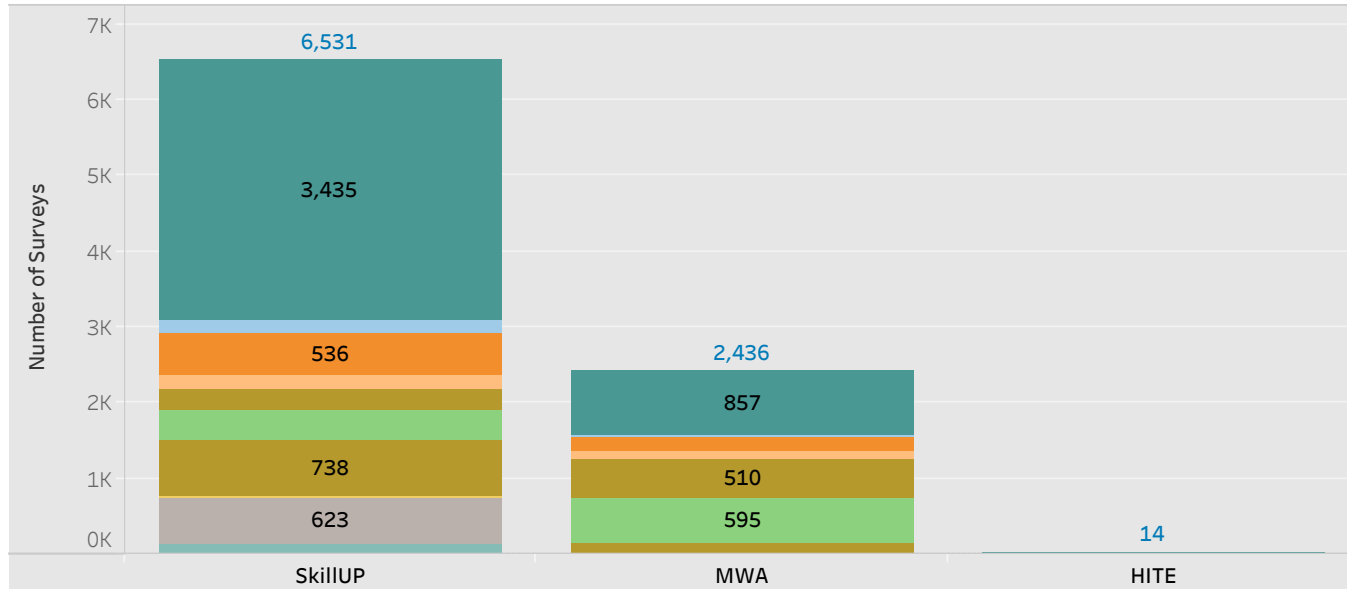

E&T Engagement Effectiveness Survey Dashboard - By Program

Created by: FSD Operations Team
 Updated: October 15, 2021

■ HITE ■ MWA ■ SkillUP

E&T Engagement Effectiveness Survey Dashboard - By Sources

Created by: FSD Operations Team
 Updated: October 15, 2021

Statewide Survey Map

This map is showing zip codes the E&T programs reached. The green shade is showing MWA and red is for SkillUP. The golden color is where the two providers overlap. The gray areas perhaps have not been reached yet. NOTE: Any shade of color other than the three shown in the legend shows the presence of more than one provider.