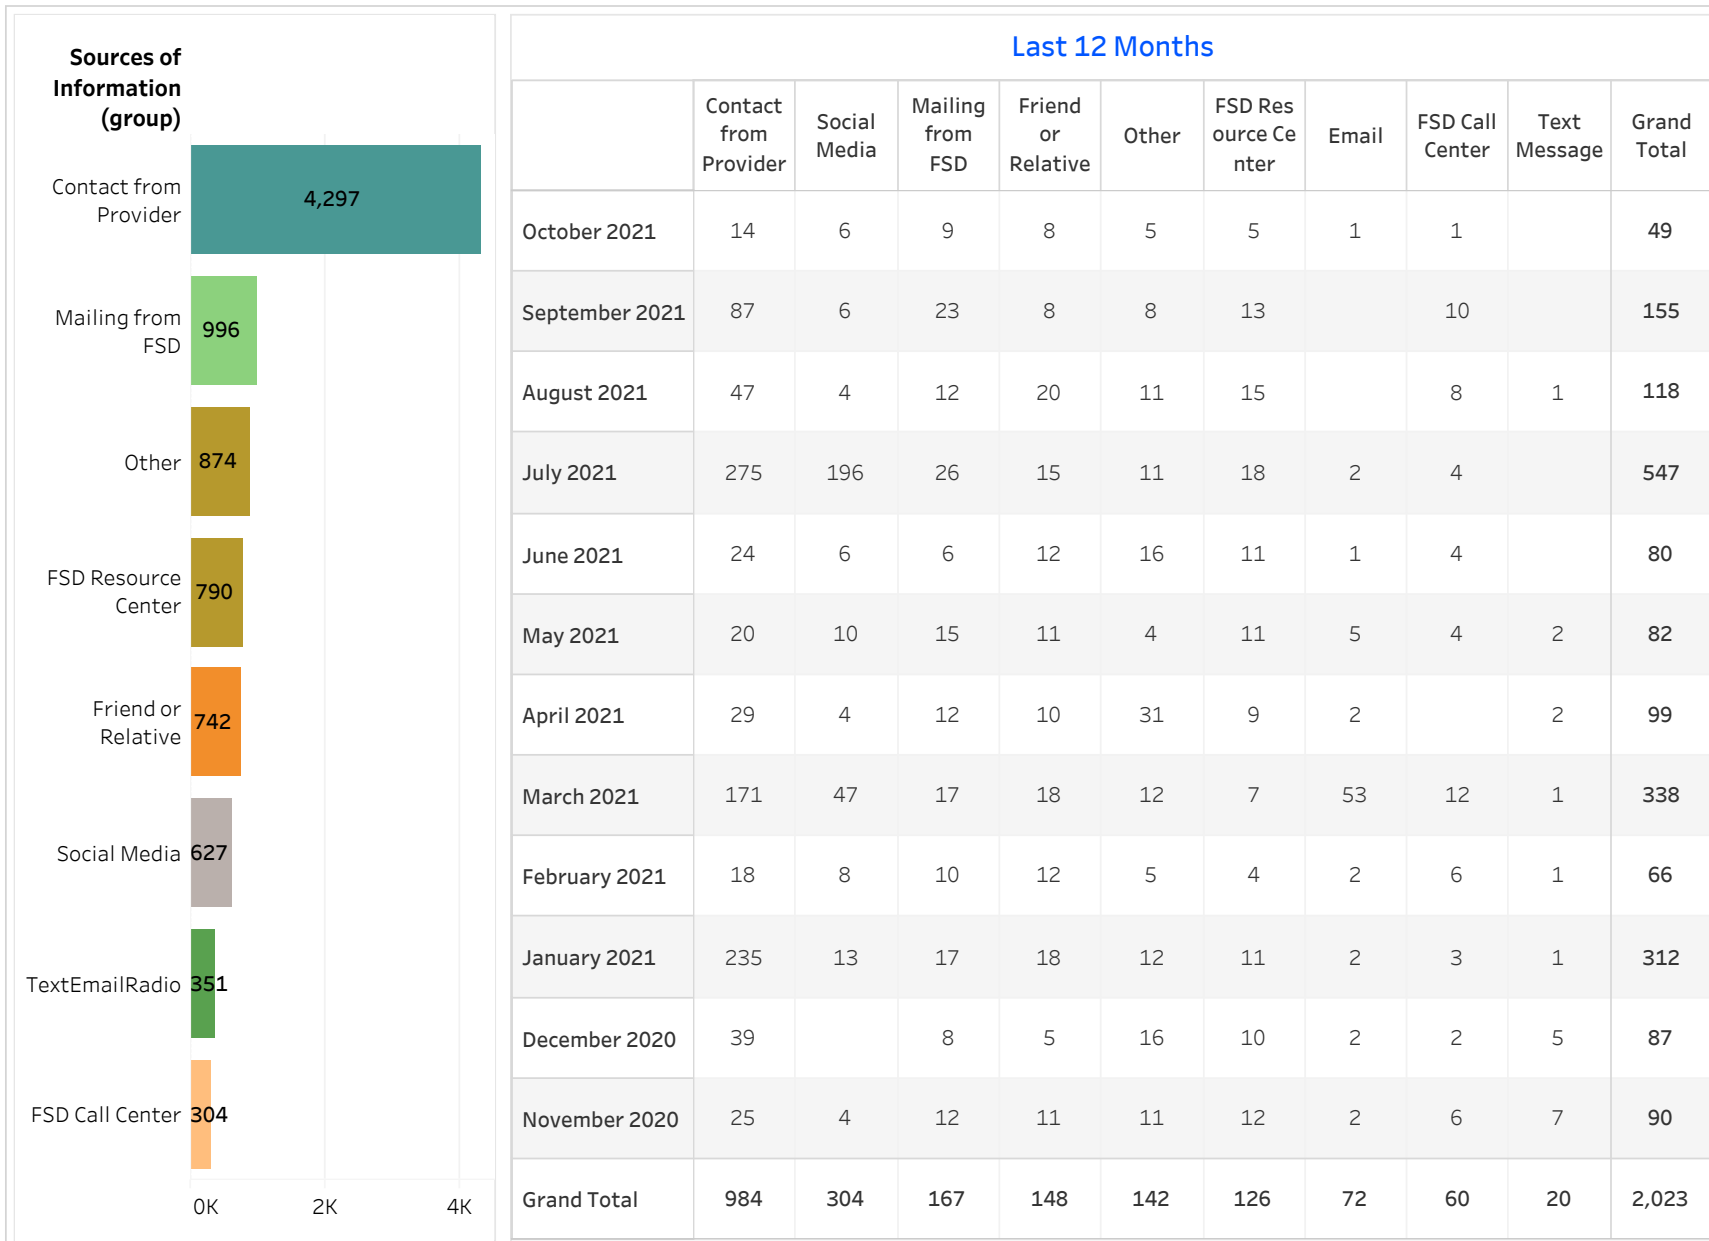

E&T Engagement Effectiveness Survey Dashboard - By Program

Created by: FSD Operations Team
 Updated: October 15, 2021

■ HITE ■ MWA ■ SkillUP

E&T Engagement Effectiveness Survey Dashboard - By Sources

Created by: FSD Operations Team
 Updated: October 15, 2021

Statewide Survey Map

This map is showing zip codes the E&T programs reached. The green shade is showing MWA and red is for SkillUP. The golden color is where the two providers overlap. The gray areas perhaps have not been reached yet. NOTE: Any shade of color other than the three shown in the legend shows the presence of more than one provider.

SkillUP

Survey counts

Survey on Program Line

County Name	Program			Grand Total
	HITE	MWA	SkillUP	
Grand Total	14	2,436	6,531	8,981
Ripley		48	1,698	1,746
St. Louis County	1	9	861	871
St. Louis City	1	4	780	785
Scott	1	115	305	421
Jackson	1	6	396	403
St. Francois	8	270	77	355
New Madrid		49	178	227
Pemiscot		27	200	227
Dunklin		57	167	224
Mississippi	1	50	164	215
Cass			213	213
Butler		166	35	201
Laclede		145	53	198
Cape Girardeau		148	41	189
Boone		115	69	184
Greene	1	37	116	154
Stoddard		51	99	150
Howell		116	32	148
Pulaski		101	1	102
Wright		71	17	88
Cole		25	61	86
Camden		55	21	76
Phelps		17	58	75
Vernon			73	73
Lincoln		66	5	71
Bates		1	64	65
Jefferson			61	61
Wayne		51	10	61
Texas		57	3	60
Warren		41	13	54
Adair		39	13	52
Shannon		37	14	51
Buchanan		5	44	49
Jasper			47	47
Marion		25	22	47
Clay		1	40	41
Randolph		27	12	39
Franklin		2	35	37
Monroe		4	33	37
Washington		15	22	37
Iron		29	6	35
Miller		18	15	33