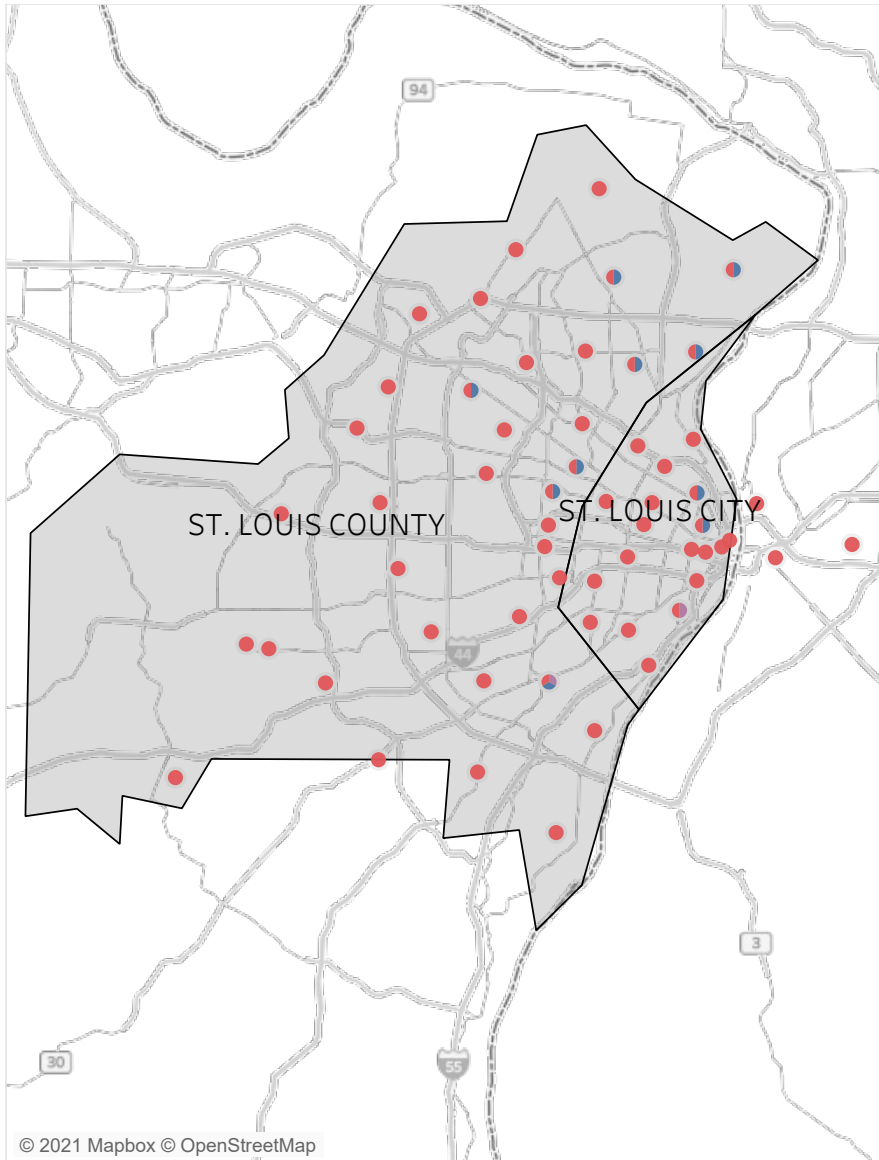

Statewide Survey Map

This map is showing zip codes the E&T programs reached. The green shade is showing MWA and red is for SkillUP. The golden color is where the two providers overlap. The gray areas perhaps have not been reached yet. NOTE: Any shade of color other than the three shown in the legend shows the presence of more than one provider.

■ HITE ■ MWA ■ SkillUP

Metropolitan Survey Map

Metro St. Louis E&T programs survey zip codes

Kansas City area E&T programs survey zip codes

Created by: FSD Operations Team
Updated: October 15, 2021

HITE

MWA

SkillUP

Survey counts

Survey on Program Line

County Name	Program			Grand Total
	HITE	MWA	SkillUP	
Grand Total	14	2,436	6,531	8,981
Ripley		48	1,698	1,746
St. Louis County	1	9	861	871
St. Louis City	1	4	780	785
Scott	1	115	305	421
Jackson	1	6	396	403
St. Francois	8	270	77	355
New Madrid		49	178	227
Pemiscot		27	200	227
Dunklin		57	167	224
Mississippi	1	50	164	215
Cass			213	213
Butler		166	35	201
Laclede		145	53	198
Cape Girardeau		148	41	189
Boone		115	69	184
Greene	1	37	116	154
Stoddard		51	99	150
Howell		116	32	148
Pulaski		101	1	102
Wright		71	17	88
Cole		25	61	86
Camden		55	21	76
Phelps		17	58	75
Vernon			73	73
Lincoln		66	5	71
Bates		1	64	65
Jefferson			61	61
Wayne		51	10	61
Texas		57	3	60
Warren		41	13	54
Adair		39	13	52
Shannon		37	14	51
Buchanan		5	44	49
Jasper			47	47
Marion		25	22	47
Clay		1	40	41
Randolph		27	12	39
Franklin		2	35	37
Monroe		4	33	37
Washington		15	22	37
Iron		29	6	35
Miller		18	15	33

Survey on Program Line

County Name	HITE	Program		Grand Total
		MWA	SkillUP	
Putnam		1	3	4
Clinton		3		3
Gasconade		2	1	3
Linn		1	2	3
Livingston		2	1	3
Ralls		1	2	3
Dade			2	2
Hickory			2	2
Maries		1	1	2
Nodaway			2	2
Ray			2	2
St. Clair			2	2
Stone		1	1	2
Andrew			1	1
Barton			1	1
Cedar			1	1
Chariton			1	1
Daviess			1	1
Harrison			1	1
Mercer			1	1