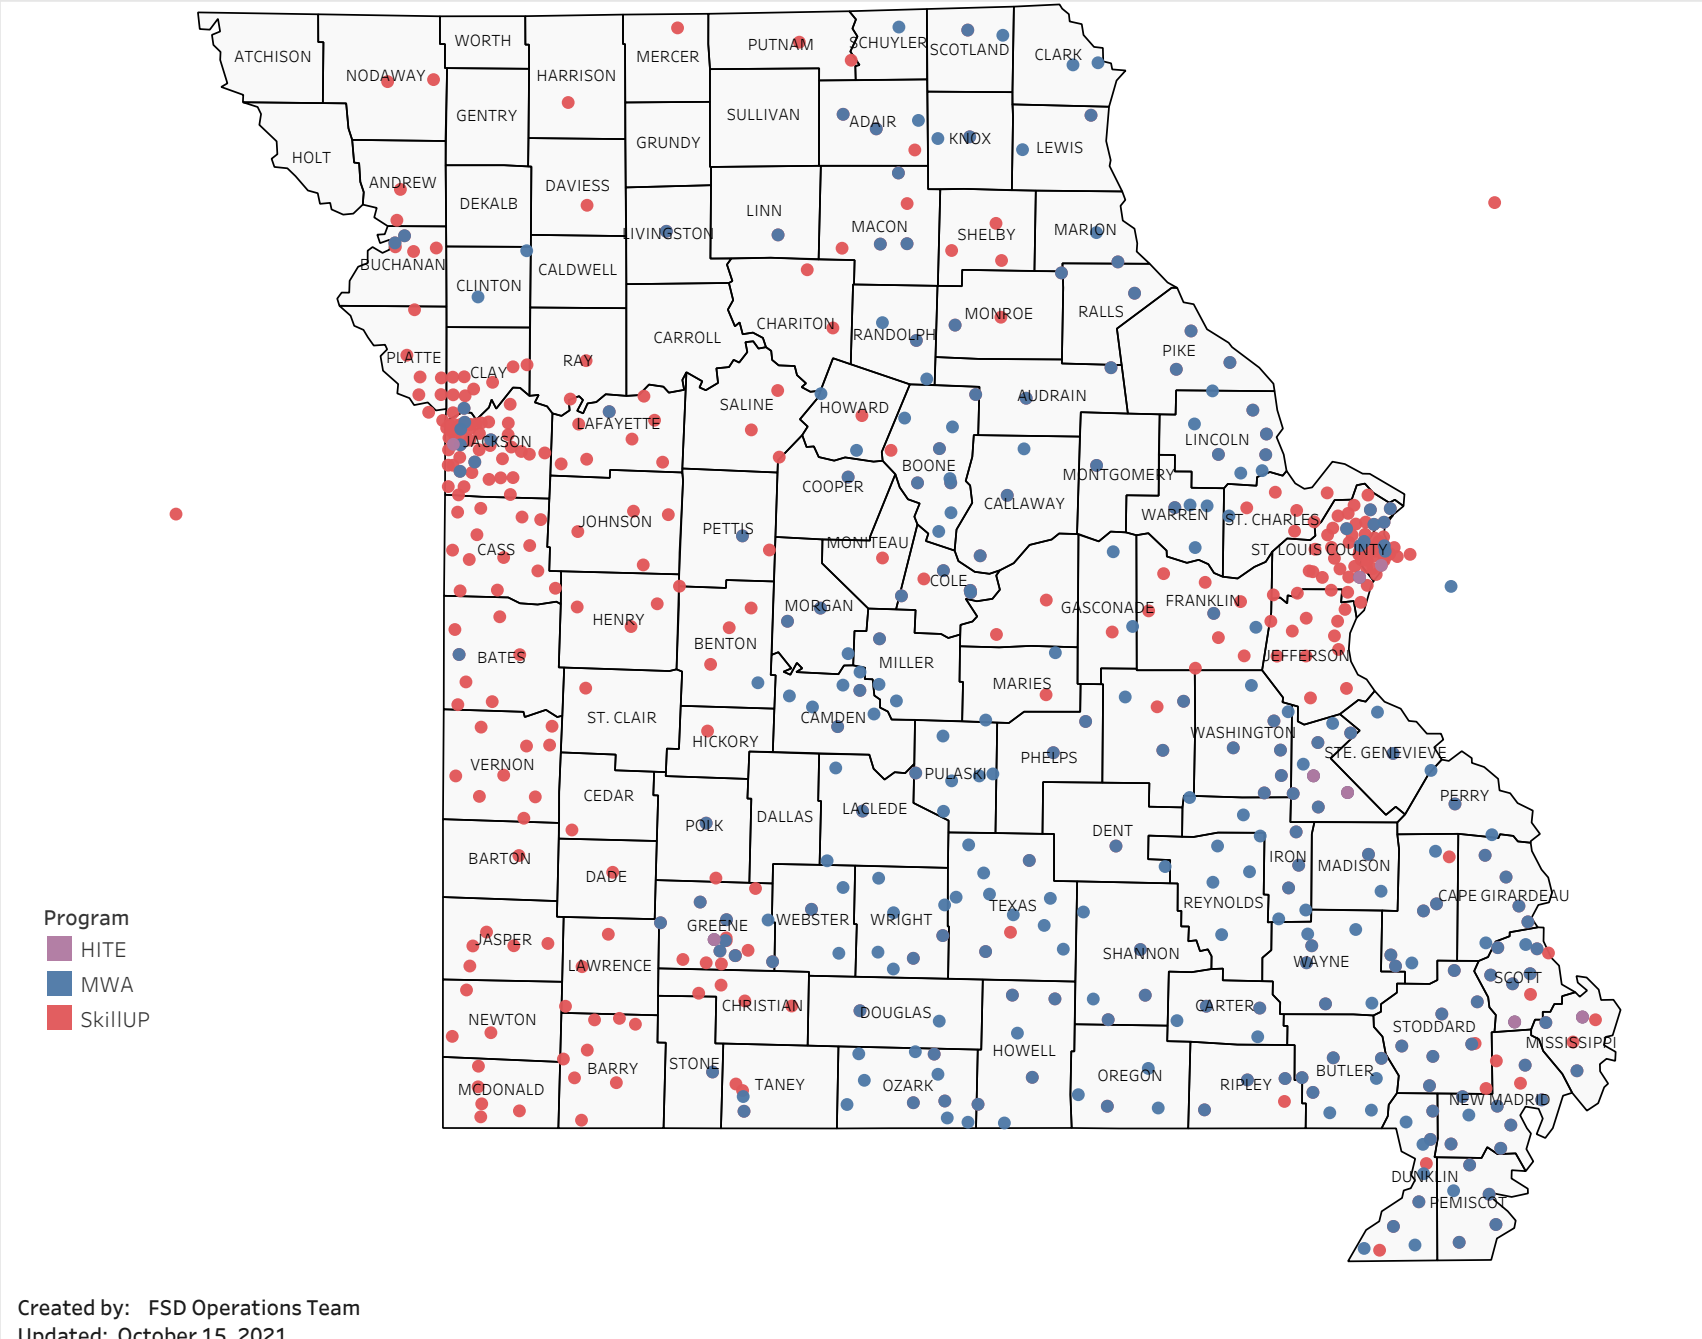

Statewide Survey Map

This map is showing zip codes the E&T programs reached. The green shade is showing MWA and red is for SkillUP. The golden color is where the two providers overlap. The gray areas perhaps have not been reached yet. NOTE: Any shade of color other than the three shown in the legend shows the presence of more than one provider.

■ HITE ■ MWA ■ SkillUP

Metropolitan Survey Map

Metro St. Louis E&T programs survey zip codes

Kansas City area E&T programs survey zip codes

Created by: FSD Operations Team
Updated: October 15, 2021

HITE

MWA

SkillUP

Survey counts

Survey on Program Line

County Name	Program			Grand Total
	HITE	MWA	SkillUP	
Grand Total	14	2,436	6,531	8,981
Ripley		48	1,698	1,746
St. Louis County	1	9	861	871
St. Louis City	1	4	780	785
Scott	1	115	305	421
Jackson	1	6	396	403
St. Francois	8	270	77	355
New Madrid		49	178	227
Pemiscot		27	200	227
Dunklin		57	167	224
Mississippi	1	50	164	215
Cass			213	213
Butler		166	35	201
Laclede		145	53	198
Cape Girardeau		148	41	189
Boone		115	69	184
Greene	1	37	116	154
Stoddard		51	99	150
Howell		116	32	148
Pulaski		101	1	102
Wright		71	17	88
Cole		25	61	86
Camden		55	21	76
Phelps		17	58	75
Vernon			73	73
Lincoln		66	5	71
Bates		1	64	65
Jefferson			61	61
Wayne		51	10	61
Texas		57	3	60
Warren		41	13	54
Adair		39	13	52
Shannon		37	14	51
Buchanan		5	44	49
Jasper			47	47
Marion		25	22	47
Clay		1	40	41
Randolph		27	12	39
Franklin		2	35	37
Monroe		4	33	37
Washington		15	22	37
Iron		29	6	35
Miller		18	15	33

Survey on Program Line

County Name	HITE	Program		Grand Total
		MWA	SkillUP	
Putnam		1	3	4
Clinton		3		3
Gasconade		2	1	3
Linn		1	2	3
Livingston		2	1	3
Ralls		1	2	3
Dade			2	2
Hickory			2	2
Maries		1	1	2
Nodaway			2	2
Ray			2	2
St. Clair			2	2
Stone		1	1	2
Andrew			1	1
Barton			1	1
Cedar			1	1
Chariton			1	1
Daviess			1	1
Harrison			1	1
Mercer			1	1