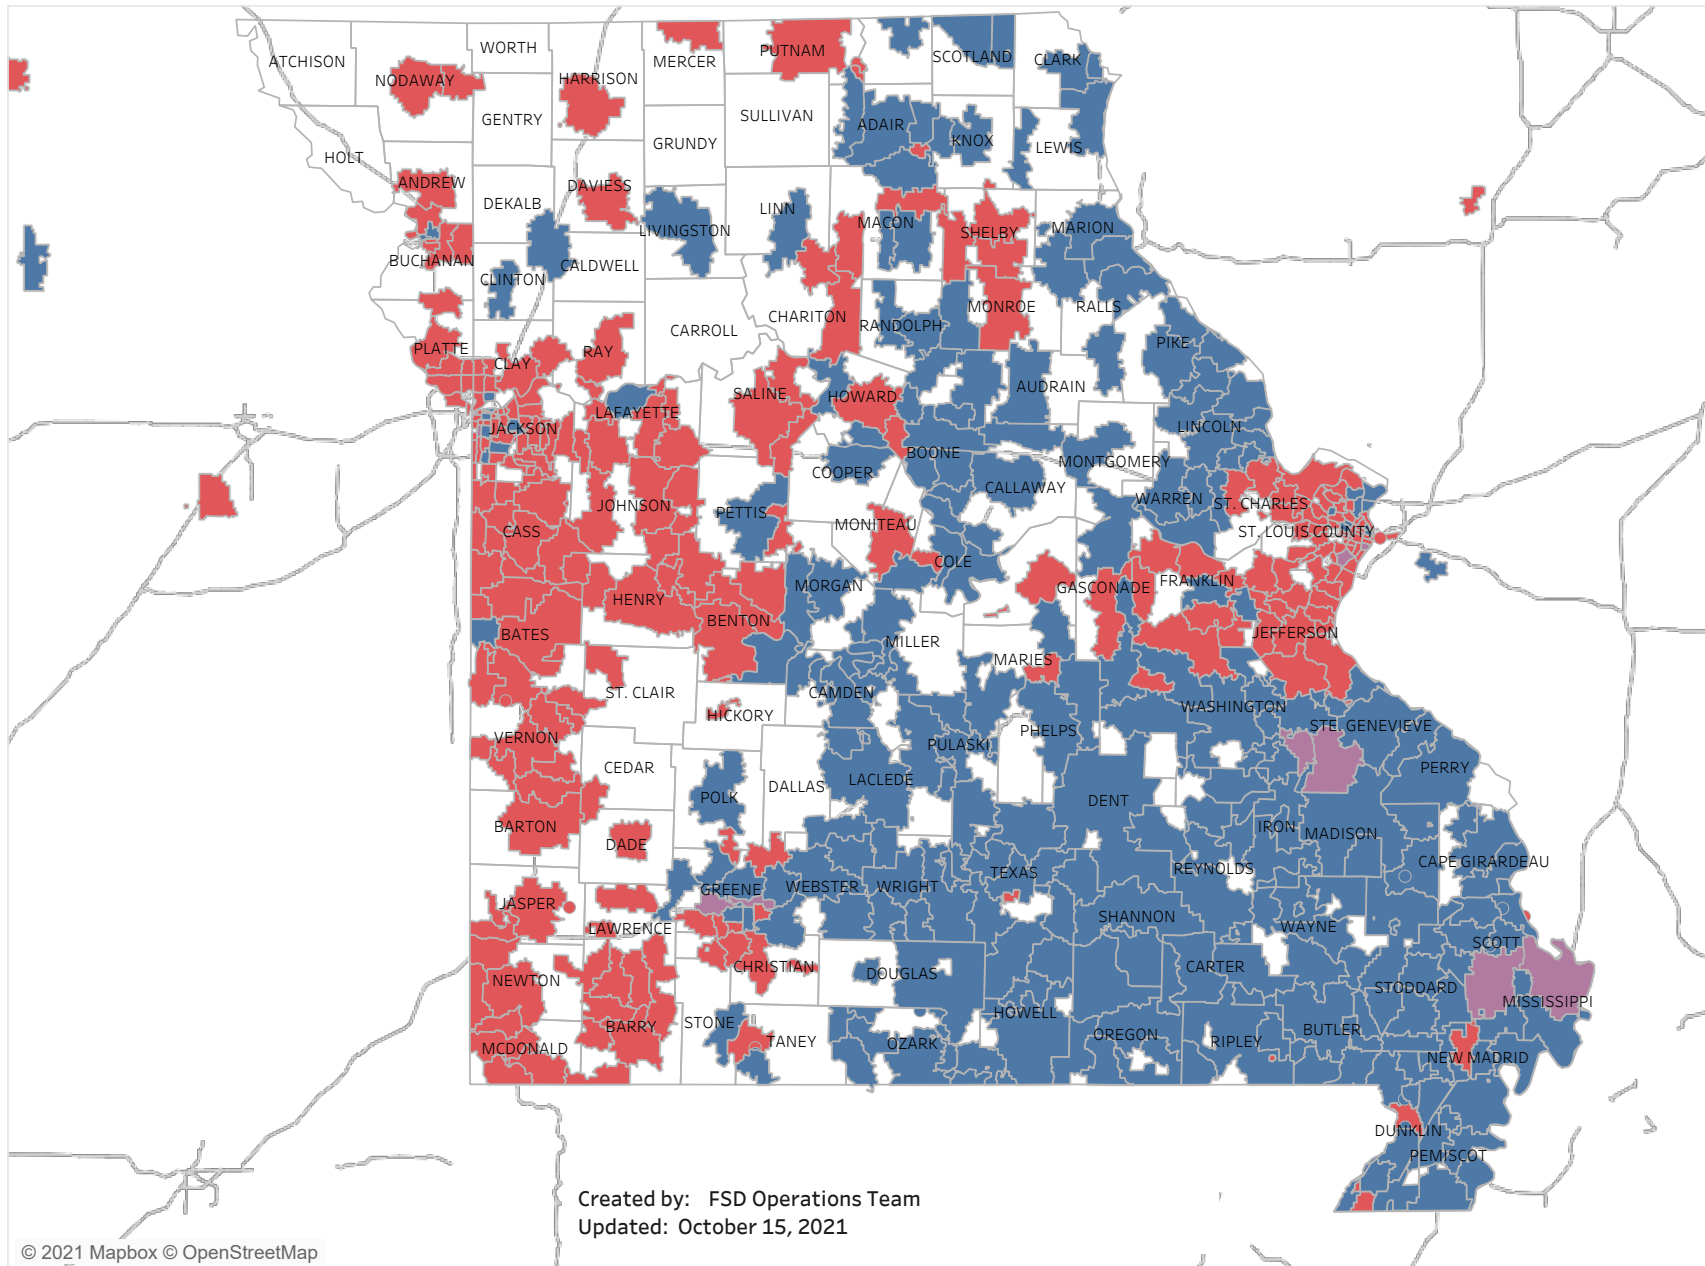

This map is showing zip codes the E&T programs reached. The green shade is showing MWA and red is for SkillUP. The golden color is where the two providers overlap. The gray areas perhaps have not been reached yet. NOTE: Any shade of color other than the three shown in the legend shows the presence of more than one provider.

■ HITE   ■ MWA   ■ SkillUP