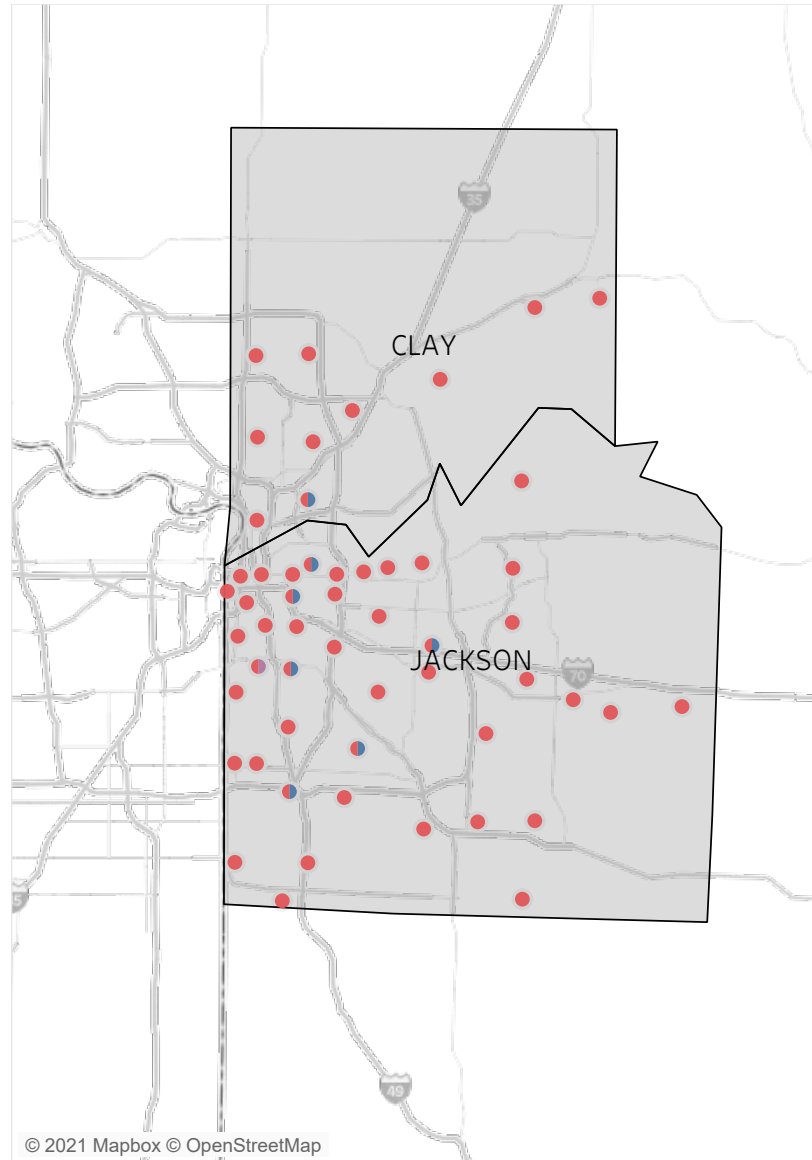

Statewide Survey Map

This map is showing zip codes the E&T programs reached. The green shade is showing MWA and red is for SkillUP. The golden color is where the two providers overlap. The gray areas perhaps have not been reached yet. NOTE: Any shade of color other than the three shown in the legend shows the presence of more than one provider.

■ HITE ■ MWA ■ SkillUP

Metropolitan Survey Map

Metro St. Louis E&T programs survey zip codes

Kansas City area E&T programs survey zip codes

Created by: FSD Operations Team
Updated: October 15, 2021

HITE

MWA

SkillUP

Survey counts

Survey on Program Line

County Name	Program			Grand Total
	HITE	MWA	SkillUP	
Grand Total	14	2,436	6,531	8,981
Ripley		48	1,698	1,746
St. Louis County	1	9	861	871
St. Louis City	1	4	780	785
Scott	1	115	305	421
Jackson	1	6	396	403
St. Francois	8	270	77	355
New Madrid		49	178	227
Pemiscot		27	200	227
Dunklin		57	167	224
Mississippi	1	50	164	215
Cass			213	213
Butler		166	35	201
Laclede		145	53	198
Cape Girardeau		148	41	189
Boone		115	69	184
Greene	1	37	116	154
Stoddard		51	99	150
Howell		116	32	148
Pulaski		101	1	102
Wright		71	17	88
Cole		25	61	86
Camden		55	21	76
Phelps		17	58	75
Vernon			73	73
Lincoln		66	5	71
Bates		1	64	65
Jefferson			61	61
Wayne		51	10	61
Texas		57	3	60
Warren		41	13	54
Adair		39	13	52
Shannon		37	14	51
Buchanan		5	44	49
Jasper			47	47
Marion		25	22	47
Clay		1	40	41
Randolph		27	12	39
Franklin		2	35	37
Monroe		4	33	37
Washington		15	22	37
Iron		29	6	35
Miller		18	15	33

Survey on Program Line

County Name	HITE	Program		Grand Total
		MWA	SkillUP	
Putnam		1	3	4
Clinton		3		3
Gasconade		2	1	3
Linn		1	2	3
Livingston		2	1	3
Ralls		1	2	3
Dade			2	2
Hickory			2	2
Maries		1	1	2
Nodaway			2	2
Ray			2	2
St. Clair			2	2
Stone		1	1	2
Andrew			1	1
Barton			1	1
Cedar			1	1
Chariton			1	1
Daviess			1	1
Harrison			1	1
Mercer			1	1