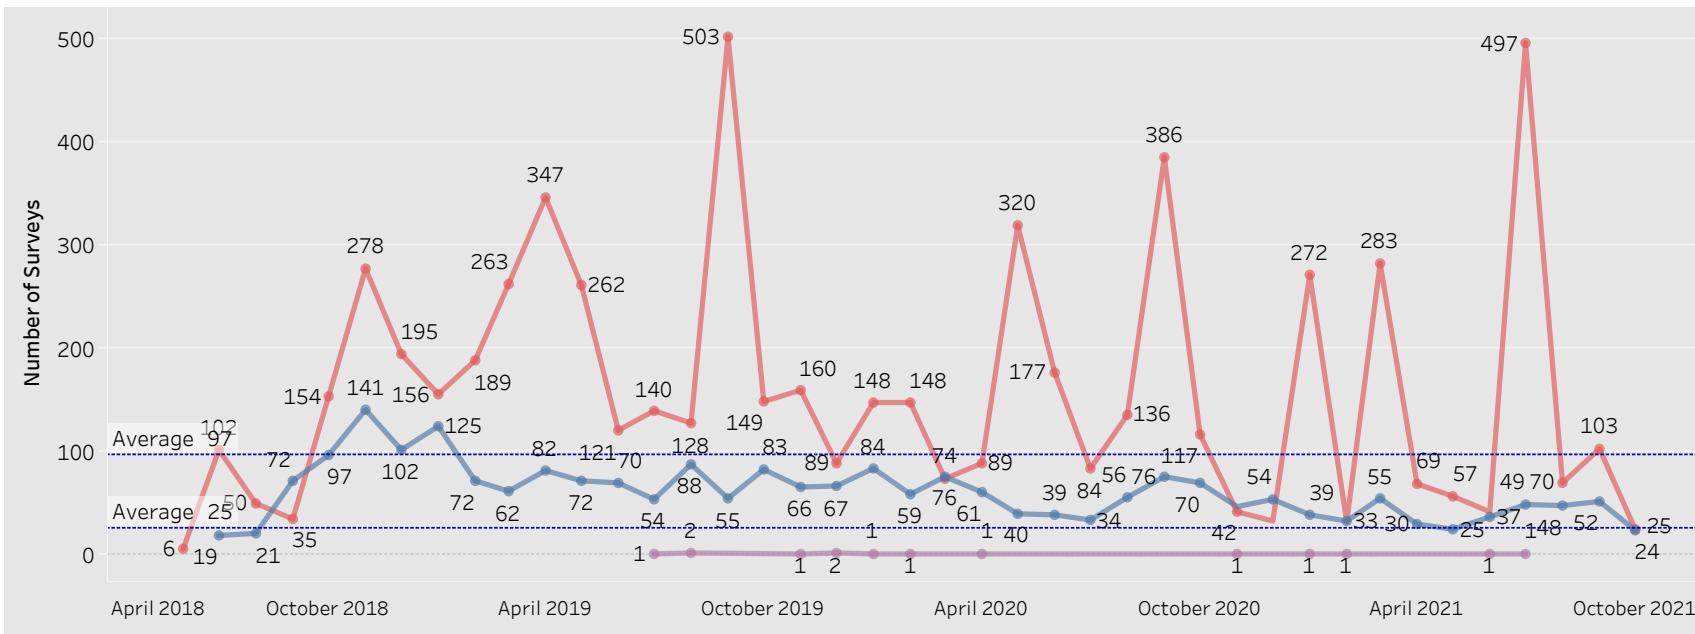

E&T Engagement Effectiveness Survey Dashboard - By Program

Created by: FSD Operations Team
 Updated: October 15, 2021

■ HITE ■ MWA ■ SkillUP

E&T Engagement Effectiveness Survey Dashboard - By Sources

Created by: FSD Operations Team
 Updated: October 15, 2021

Statewide Survey Map

This map is showing zip codes the E&T programs reached. The green shade is showing MWA and red is for SkillUP. The golden color is where the two providers overlap. The gray areas perhaps have not been reached yet. NOTE: Any shade of color other than the three shown in the legend shows the presence of more than one provider.