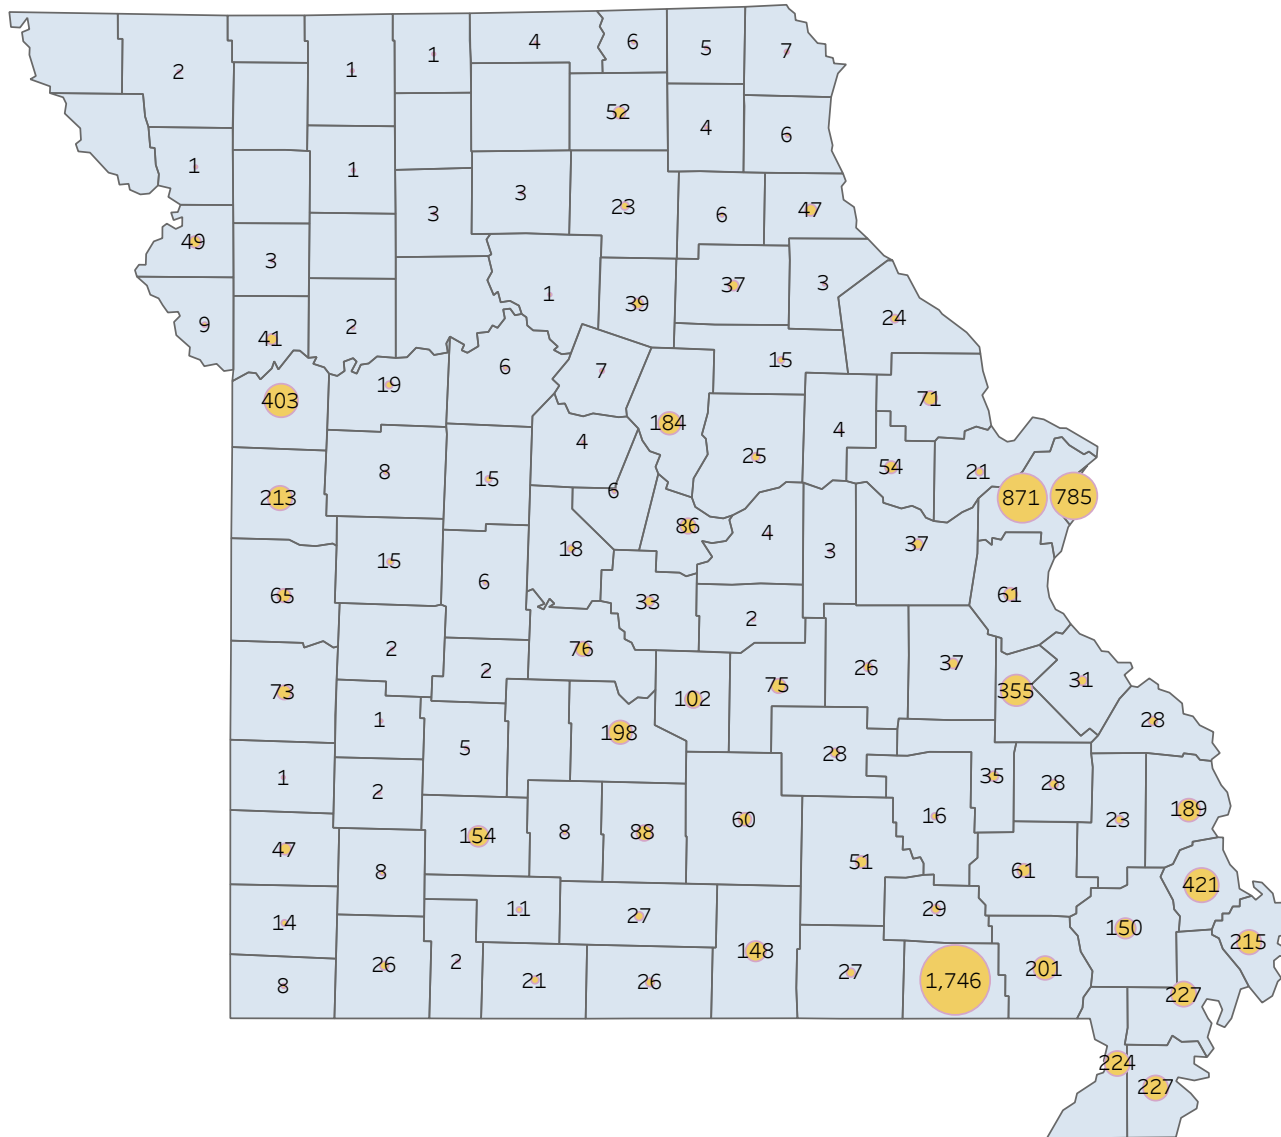

Statewide Survey Map

This map is showing zip codes the E&T programs reached. The green shade is showing MWA and red is for SkillUP. The golden color is where the two providers overlap. The gray areas perhaps have not been reached yet. NOTE: Any shade of color other than the three shown in the legend shows the presence of more than one provider.

■ HITE ■ MWA ■ SkillUP

Metropolitan Survey Map

Metro St. Louis E&T programs survey zip codes

Kansas City area E&T programs survey zip codes

Created by: FSD Operations Team
Updated: October 15, 2021

HITE

MWA

SkillUP

Survey counts

Survey on Program Line

County Name	Program			Grand Total
	HITE	MWA	SkillUP	
Grand Total	14	2,436	6,531	8,981
Ripley		48	1,698	1,746
St. Louis County	1	9	861	871
St. Louis City	1	4	780	785
Scott	1	115	305	421
Jackson	1	6	396	403
St. Francois	8	270	77	355
New Madrid		49	178	227
Pemiscot		27	200	227
Dunklin		57	167	224
Mississippi	1	50	164	215
Cass			213	213
Butler		166	35	201
Laclede		145	53	198
Cape Girardeau		148	41	189
Boone		115	69	184
Greene	1	37	116	154
Stoddard		51	99	150
Howell		116	32	148
Pulaski		101	1	102
Wright		71	17	88
Cole		25	61	86
Camden		55	21	76
Phelps		17	58	75
Vernon			73	73
Lincoln		66	5	71
Bates		1	64	65
Jefferson			61	61
Wayne		51	10	61
Texas		57	3	60
Warren		41	13	54
Adair		39	13	52
Shannon		37	14	51
Buchanan		5	44	49
Jasper			47	47
Marion		25	22	47
Clay		1	40	41
Randolph		27	12	39
Franklin		2	35	37
Monroe		4	33	37
Washington		15	22	37
Iron		29	6	35
Miller		18	15	33