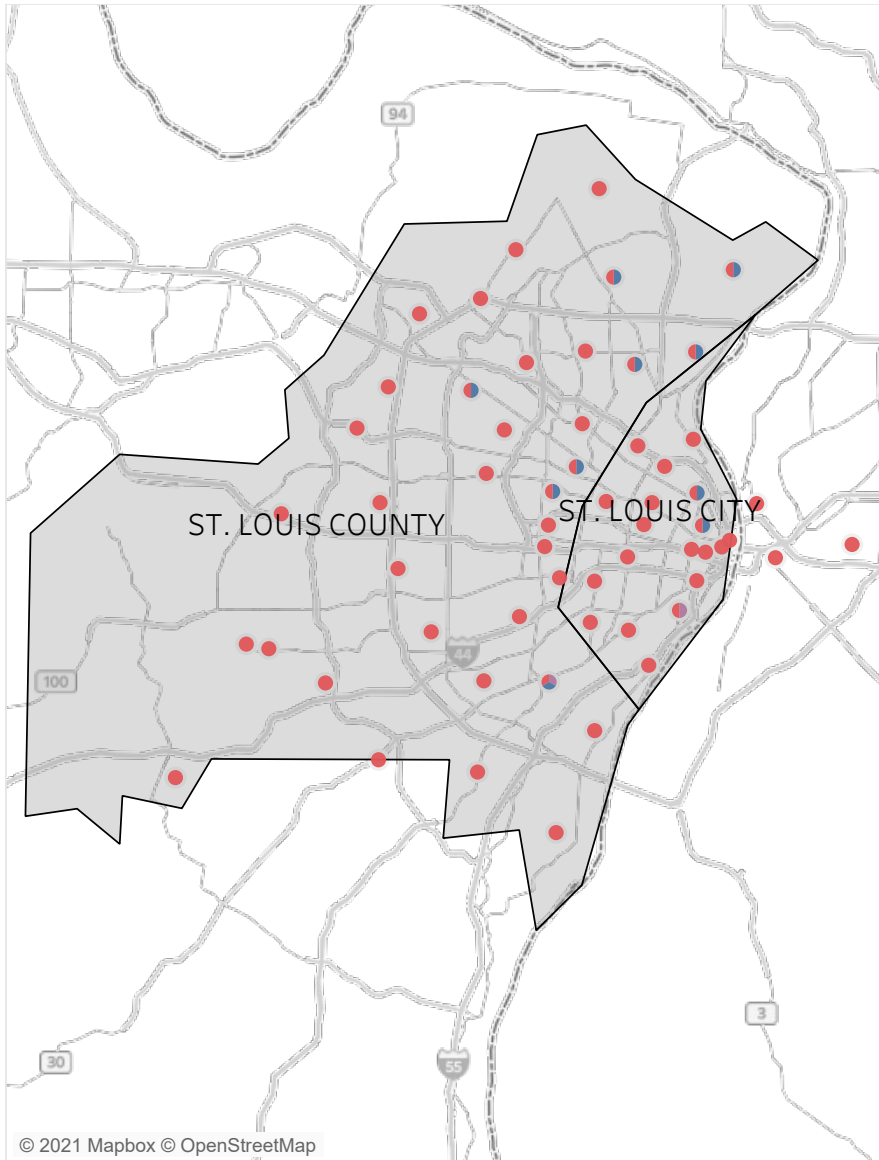

# Statewide Survey Map

This map is showing zip codes the E&T programs reached. The green shade is showing MWA and red is for SkillUP. The golden color is where the two providers overlap. The gray areas perhaps have not been reached yet. NOTE: Any shade of color other than the three shown in the legend shows the presence of more than one provider.

## Metropolitan Survey Map

Metro St. Louis E&T programs survey zip codes

Kansas City area E&T programs survey zip codes

Created by: FSD Operations Team  
Updated: September 2, 2021

HITE

MWA

SkillUP