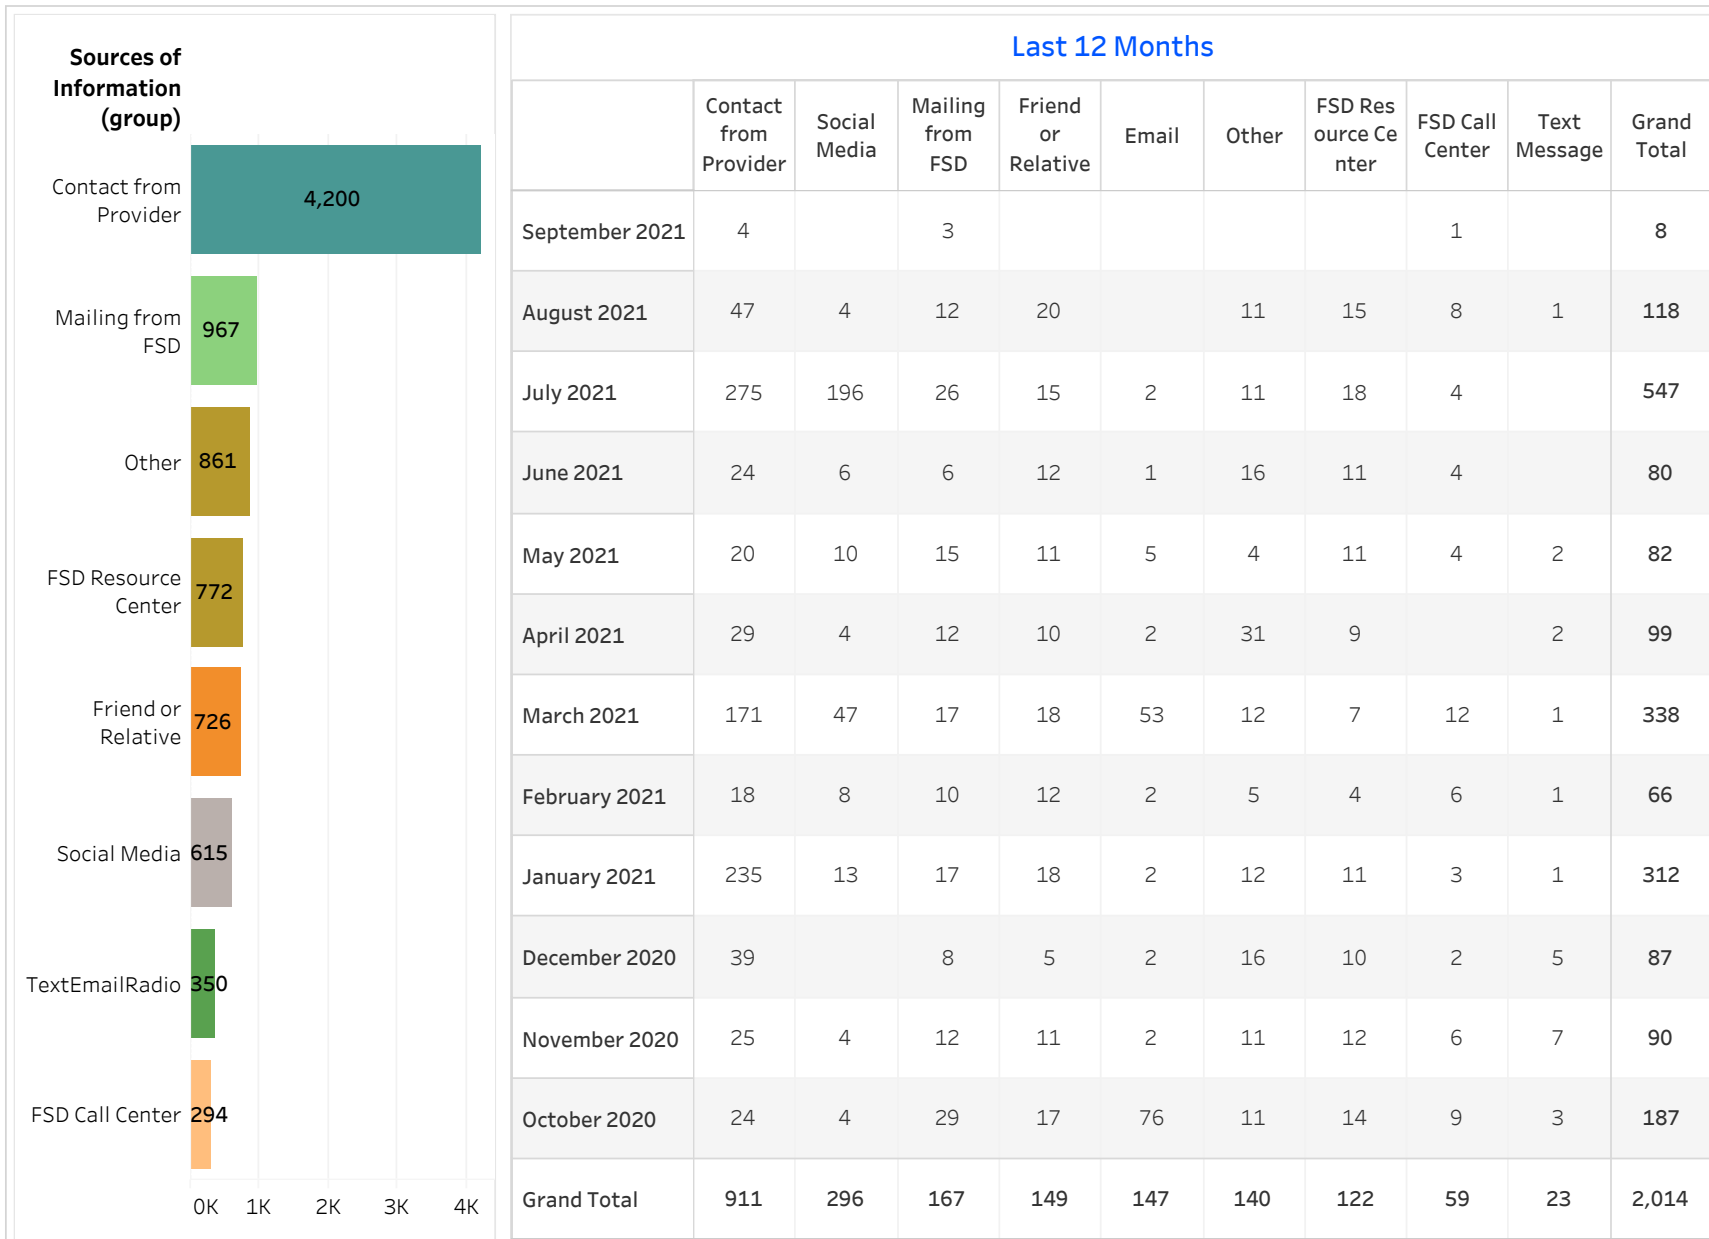

# E&T Engagement Effectiveness Survey Dashboard - By Program

Created by: FSD Operations Team  
 Updated: September 2, 2021

HITE MWA SkillUP

## E&T Engagement Effectiveness Survey Dashboard - By Sources

Created by: FSD Operations Team  
 Updated: September 2, 2021

# Statewide Survey Map

This map is showing zip codes the E&T programs reached. The green shade is showing MWA and red is for SkillUP. The golden color is where the two providers overlap. The gray areas perhaps have not been reached yet. NOTE: Any shade of color other than the three shown in the legend shows the presence of more than one provider.