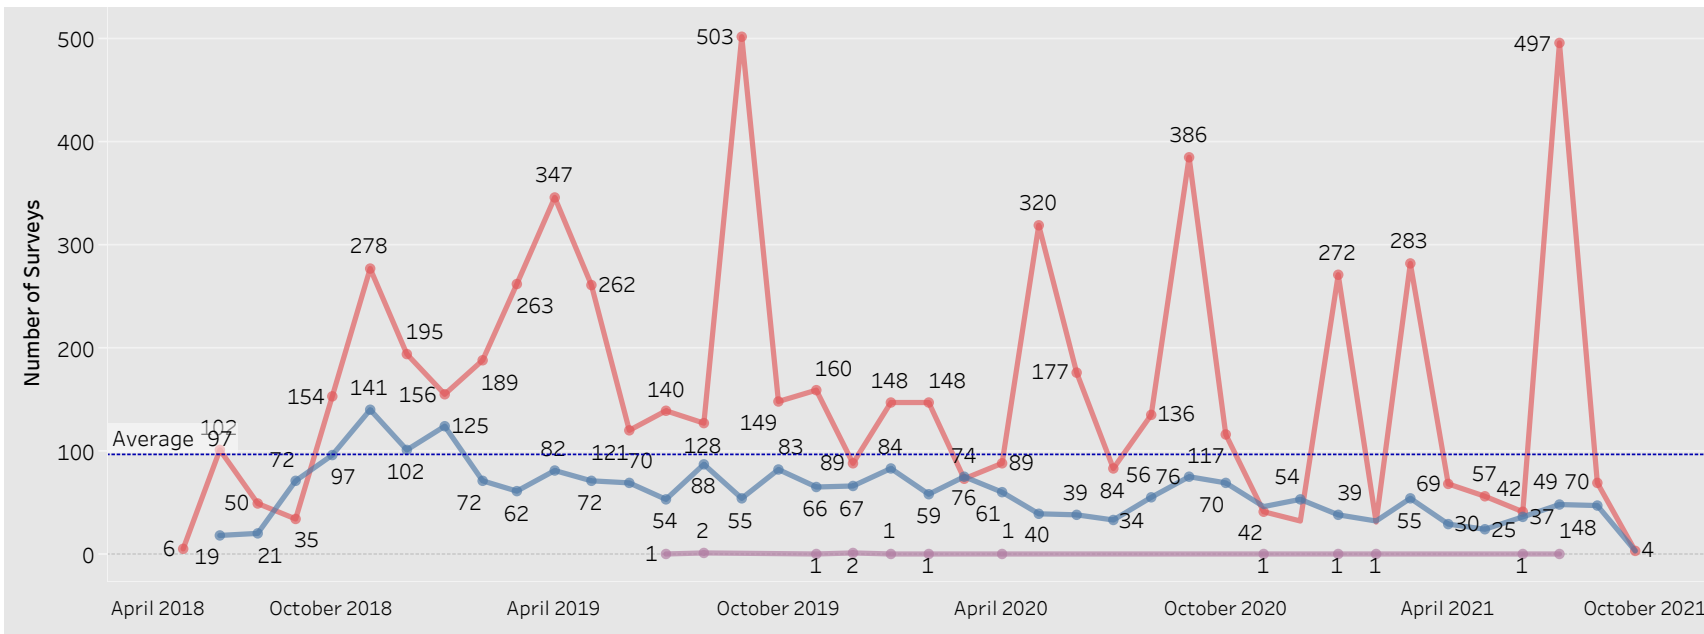

# E&T Engagement Effectiveness Survey Dashboard - By Program

Created by: FSD Operations Team  
 Updated: September 2, 2021

HITE MWA SkillUP

## E&T Engagement Effectiveness Survey Dashboard - By Sources

Created by: FSD Operations Team  
 Updated: September 2, 2021

# Statewide Survey Map

This map is showing zip codes the E&T programs reached. The green shade is showing MWA and red is for SkillUP. The golden color is where the two providers overlap. The gray areas perhaps have not been reached yet. NOTE: Any shade of color other than the three shown in the legend shows the presence of more than one provider.