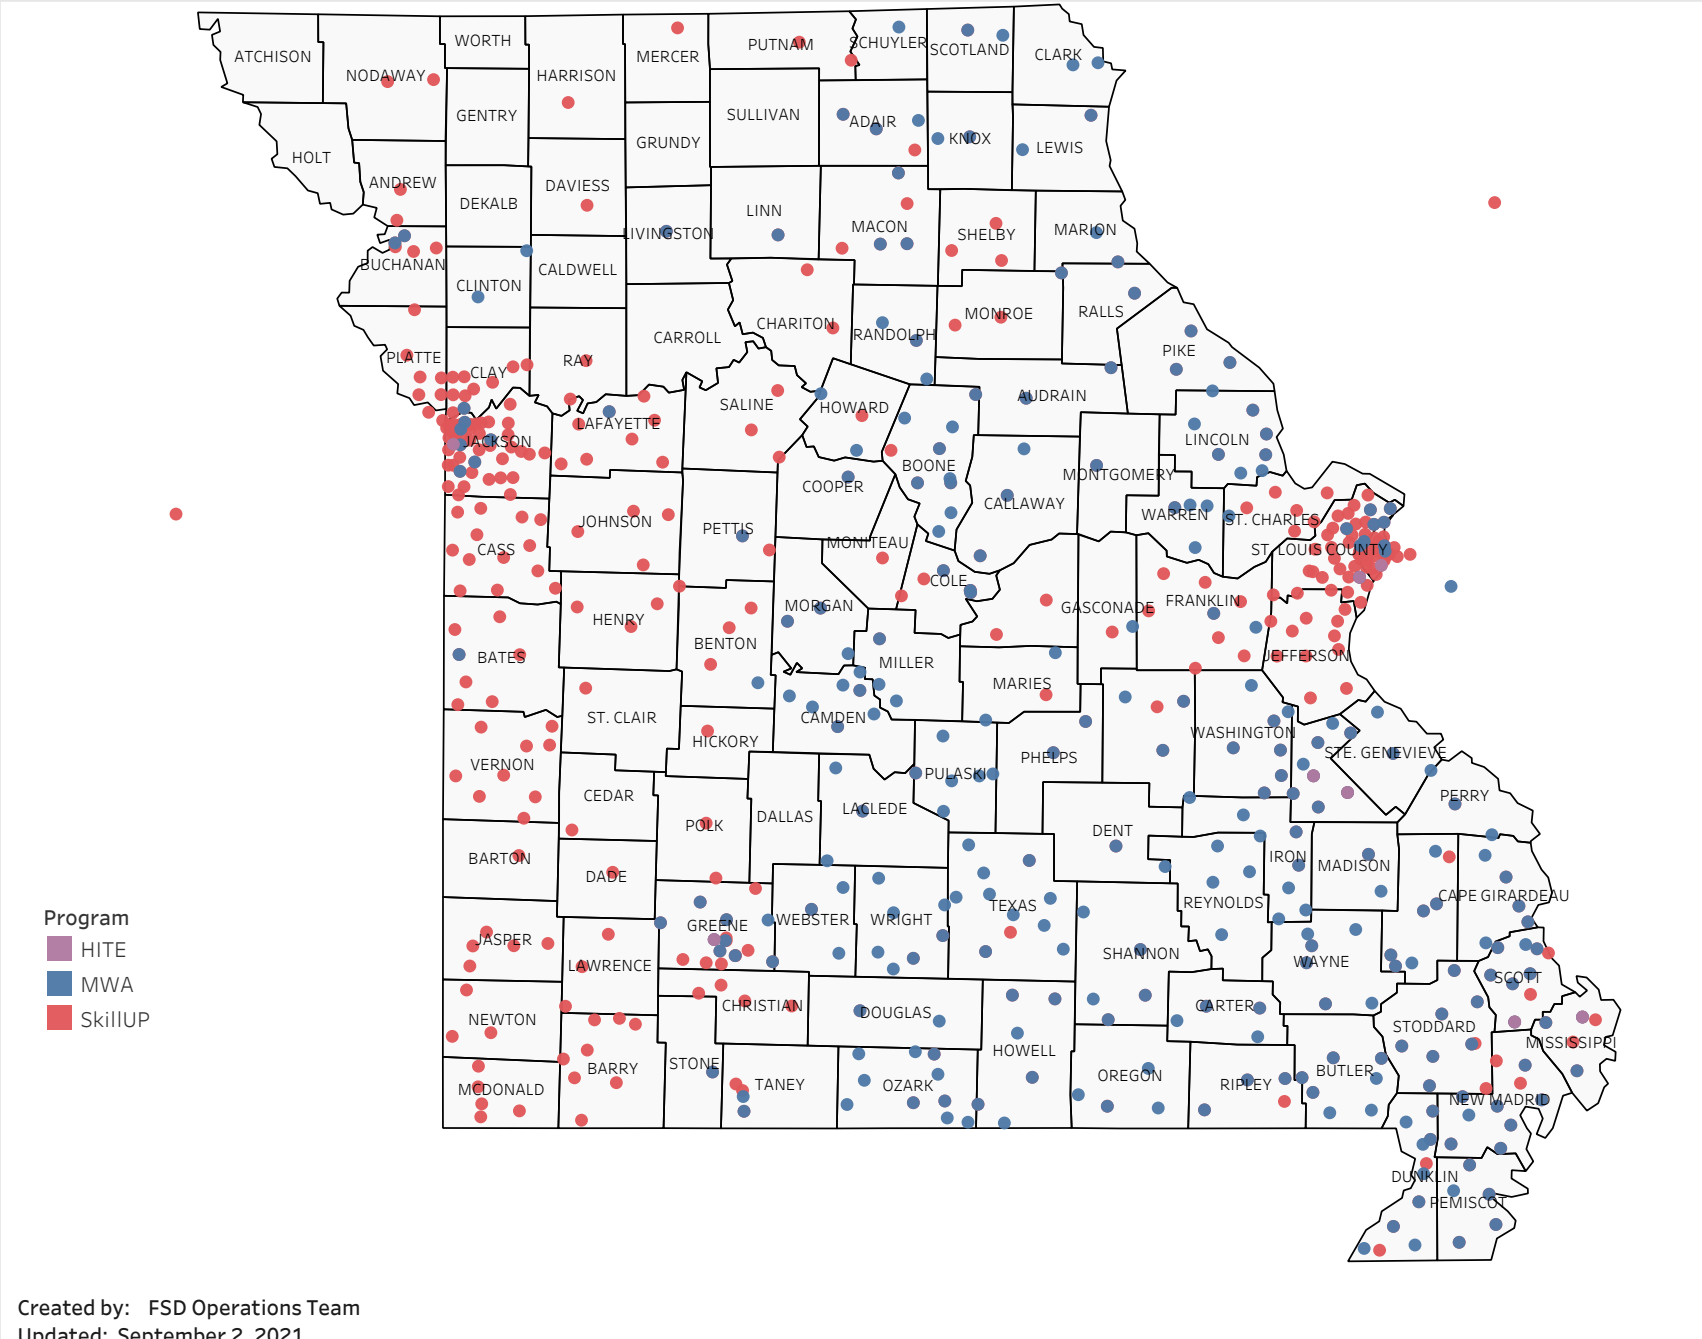

# E&T Engagement Effectiveness Survey Dashboard - By Program

Created by: FSD Operations Team  
 Updated: September 2, 2021

HITE MWA SkillUP

# Statewide Survey Map

This map is showing zip codes the E&T programs reached. The green shade is showing MWA and red is for SkillUP. The golden color is where the two providers overlap. The gray areas perhaps have not been reached yet. NOTE: Any shade of color other than the three shown in the legend shows the presence of more than one provider.

# Survey on Program Line

County Name	Program			Grand Total
	HITE	MWA	SkillUP	
Grand Total	14	2,364	6,407	8,785
Ripley		47	1,635	1,682
St. Louis County	1	9	845	855
St. Louis City	1	4	775	780
Scott	1	110	299	410
Jackson	1	6	392	399
St. Francois	8	263	77	348
New Madrid		49	174	223
Dunklin		57	163	220
Pemiscot		27	188	215
Cass			213	213
Mississippi	1	48	163	212
Butler		161	34	195
Laclede		142	53	195
Boone		113	69	182
Cape Girardeau		137	40	177
Greene	1	37	116	154
Howell		116	32	148
Stoddard		51	97	148
Pulaski		99	1	100
Wright		69	17	86
Cole		22	61	83
Phelps		17	58	75
Camden		53	21	74
Vernon			73	73
Lincoln		63	5	68
Bates		1	64	65
Jefferson			61	61
Texas		57	3	60
Wayne		50	10	60
Warren		39	13	52
Shannon		37	14	51
Adair		36	13	49
Buchanan		5	44	49
Jasper			47	47
Marion		25	22	47
Clay		1	39	40
Franklin		2	35	37
Monroe		3	33	36
Randolph		23	12	35
Washington		13	22	35
Miller		18	15	33
Iron		27	5	32

# Survey on Program Line

County Name	HITE	Program		Grand Total
		MWA	SkillUP	
Clinton		3		3
Linn		1	2	3
Livingston		2	1	3
Polk			3	3
Ralls		1	2	3
Dade			2	2
Gasconade		1	1	2
Hickory			2	2
Maries		1	1	2
Nodaway			2	2
Ray			2	2
St. Clair			2	2
Stone		1	1	2
Andrew			1	1
Barton			1	1
Cedar			1	1
Chariton			1	1
Daviess			1	1
Harrison			1	1
Mercer			1	1