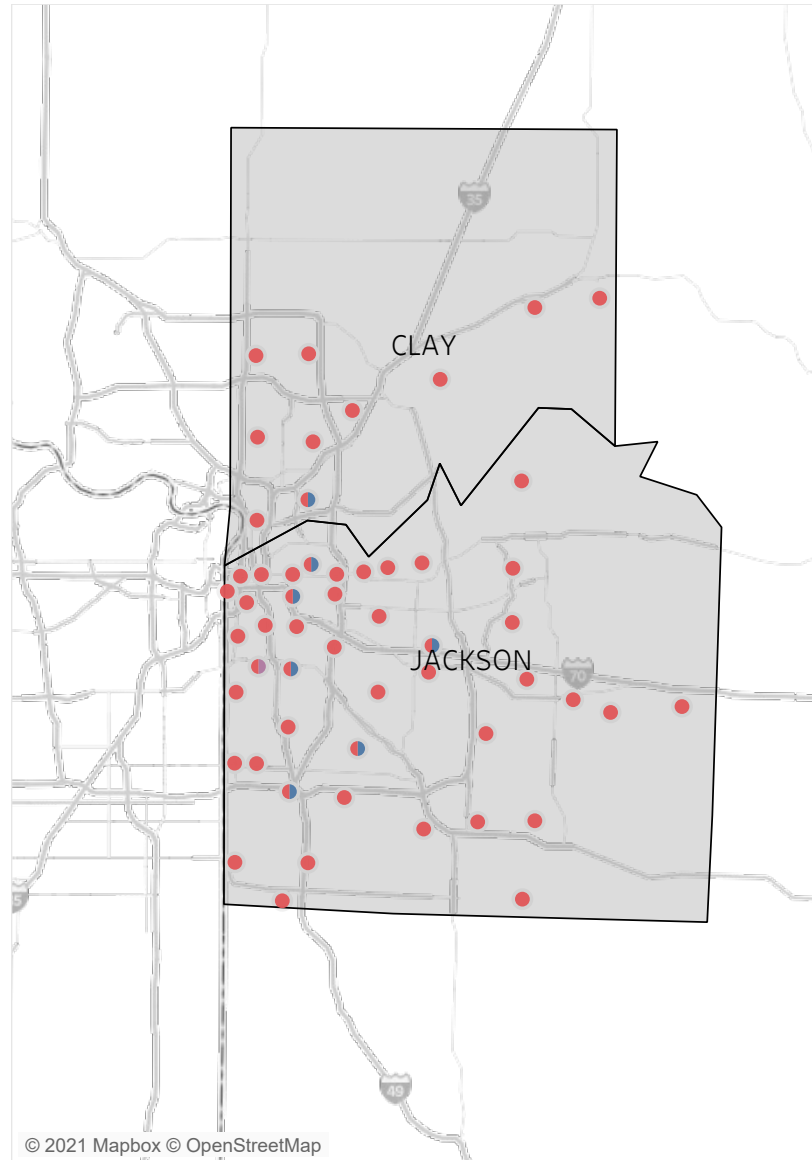

# Statewide Survey Map

This map is showing zip codes the E&T programs reached. The green shade is showing MWA and red is for SkillUP. The golden color is where the two providers overlap. The gray areas perhaps have not been reached yet. NOTE: Any shade of color other than the three shown in the legend shows the presence of more than one provider.

## Metropolitan Survey Map

Metro St. Louis E&T programs survey zip codes

Kansas City area E&T programs survey zip codes

Created by: FSD Operations Team  
Updated: September 2, 2021

HITE

MWA

SkillUP