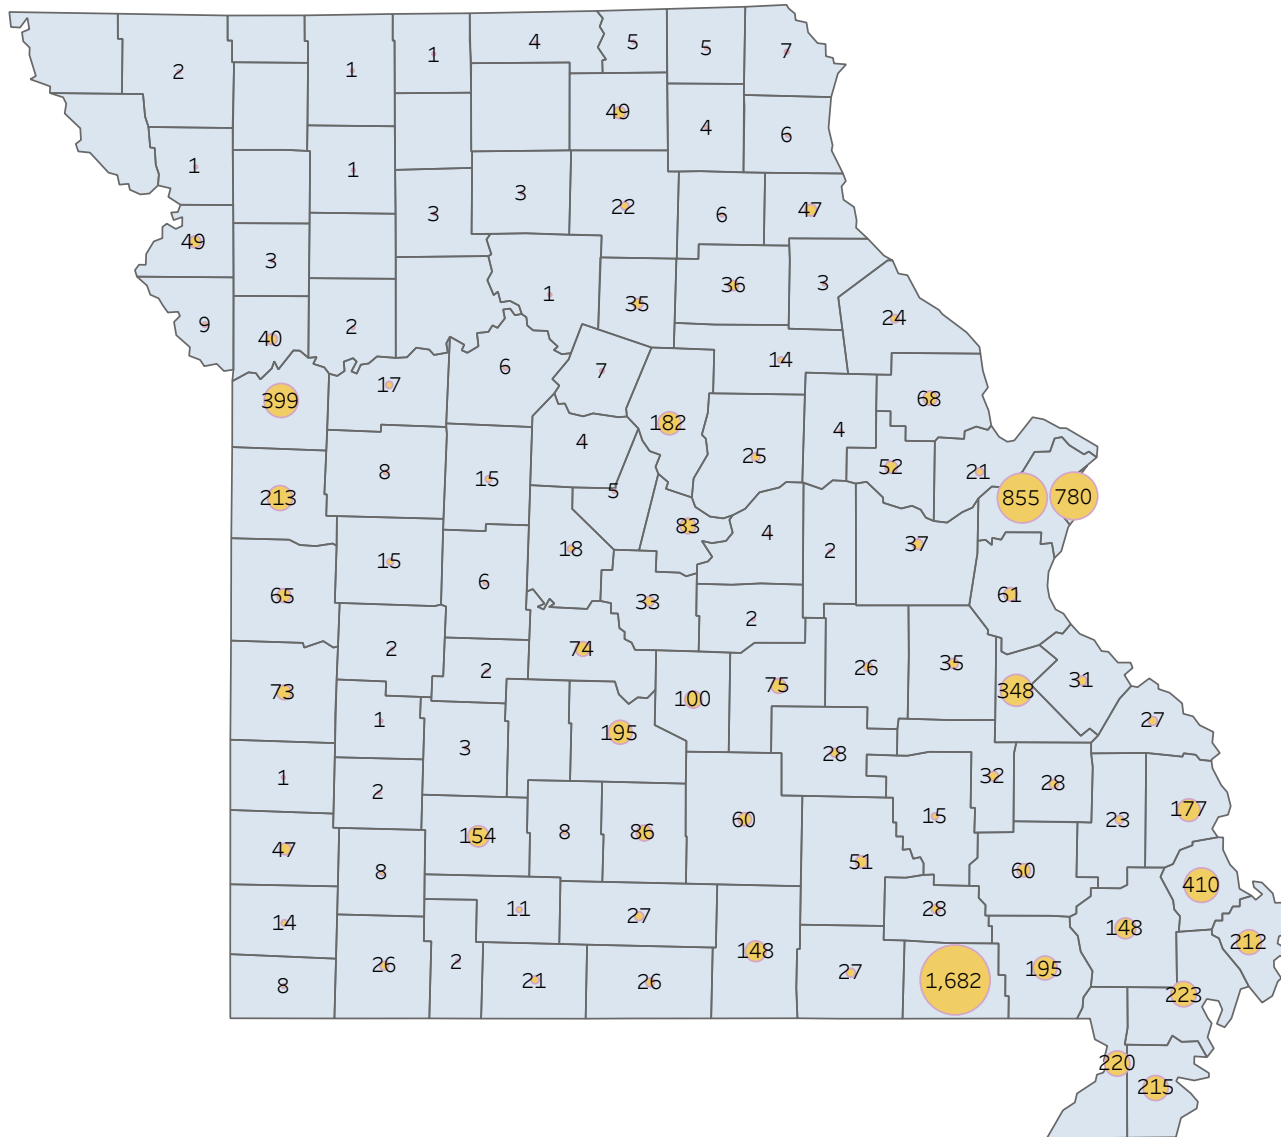

# Statewide Survey Map

This map is showing zip codes the E&T programs reached. The green shade is showing MWA and red is for SkillUP. The golden color is where the two providers overlap. The gray areas perhaps have not been reached yet. NOTE: Any shade of color other than the three shown in the legend shows the presence of more than one provider.

## Metropolitan Survey Map

Metro St. Louis E&T programs survey zip codes

Kansas City area E&T programs survey zip codes

Created by: FSD Operations Team  
Updated: September 2, 2021

HITE

MWA

SkillUP

# Survey counts

# Survey on Program Line

County Name	Program			Grand Total
	HITE	MWA	SkillUP	
Grand Total	14	2,364	6,407	8,785
Ripley		47	1,635	1,682
St. Louis County	1	9	845	855
St. Louis City	1	4	775	780
Scott	1	110	299	410
Jackson	1	6	392	399
St. Francois	8	263	77	348
New Madrid		49	174	223
Dunklin		57	163	220
Pemiscot		27	188	215
Cass			213	213
Mississippi	1	48	163	212
Butler		161	34	195
Laclede		142	53	195
Boone		113	69	182
Cape Girardeau		137	40	177
Greene	1	37	116	154
Howell		116	32	148
Stoddard		51	97	148
Pulaski		99	1	100
Wright		69	17	86
Cole		22	61	83
Phelps		17	58	75
Camden		53	21	74
Vernon			73	73
Lincoln		63	5	68
Bates		1	64	65
Jefferson			61	61
Texas		57	3	60
Wayne		50	10	60
Warren		39	13	52
Shannon		37	14	51
Adair		36	13	49
Buchanan		5	44	49
Jasper			47	47
Marion		25	22	47
Clay		1	39	40
Franklin		2	35	37
Monroe		3	33	36
Randolph		23	12	35
Washington		13	22	35
Miller		18	15	33
Iron		27	5	32