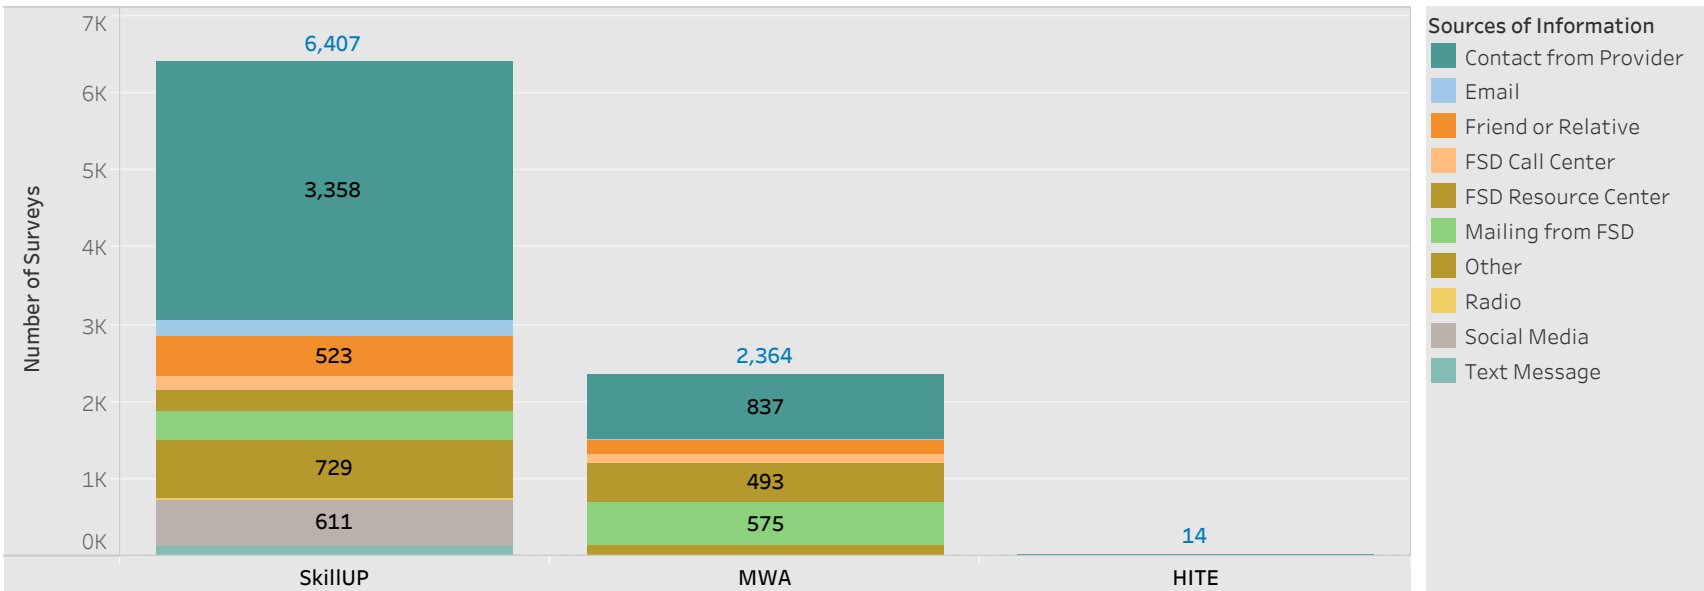

# E&T Engagement Effectiveness Survey Dashboard - By Program

Created by: FSD Operations Team  
 Updated: September 2, 2021

HITE MWA SkillUP

## E&T Engagement Effectiveness Survey Dashboard - By Sources

Created by: FSD Operations Team  
 Updated: September 2, 2021

# Statewide Survey Map

This map is showing zip codes the E&T programs reached. The green shade is showing MWA and red is for SkillUP. The golden color is where the two providers overlap. The gray areas perhaps have not been reached yet. NOTE: Any shade of color other than the three shown in the legend shows the presence of more than one provider.