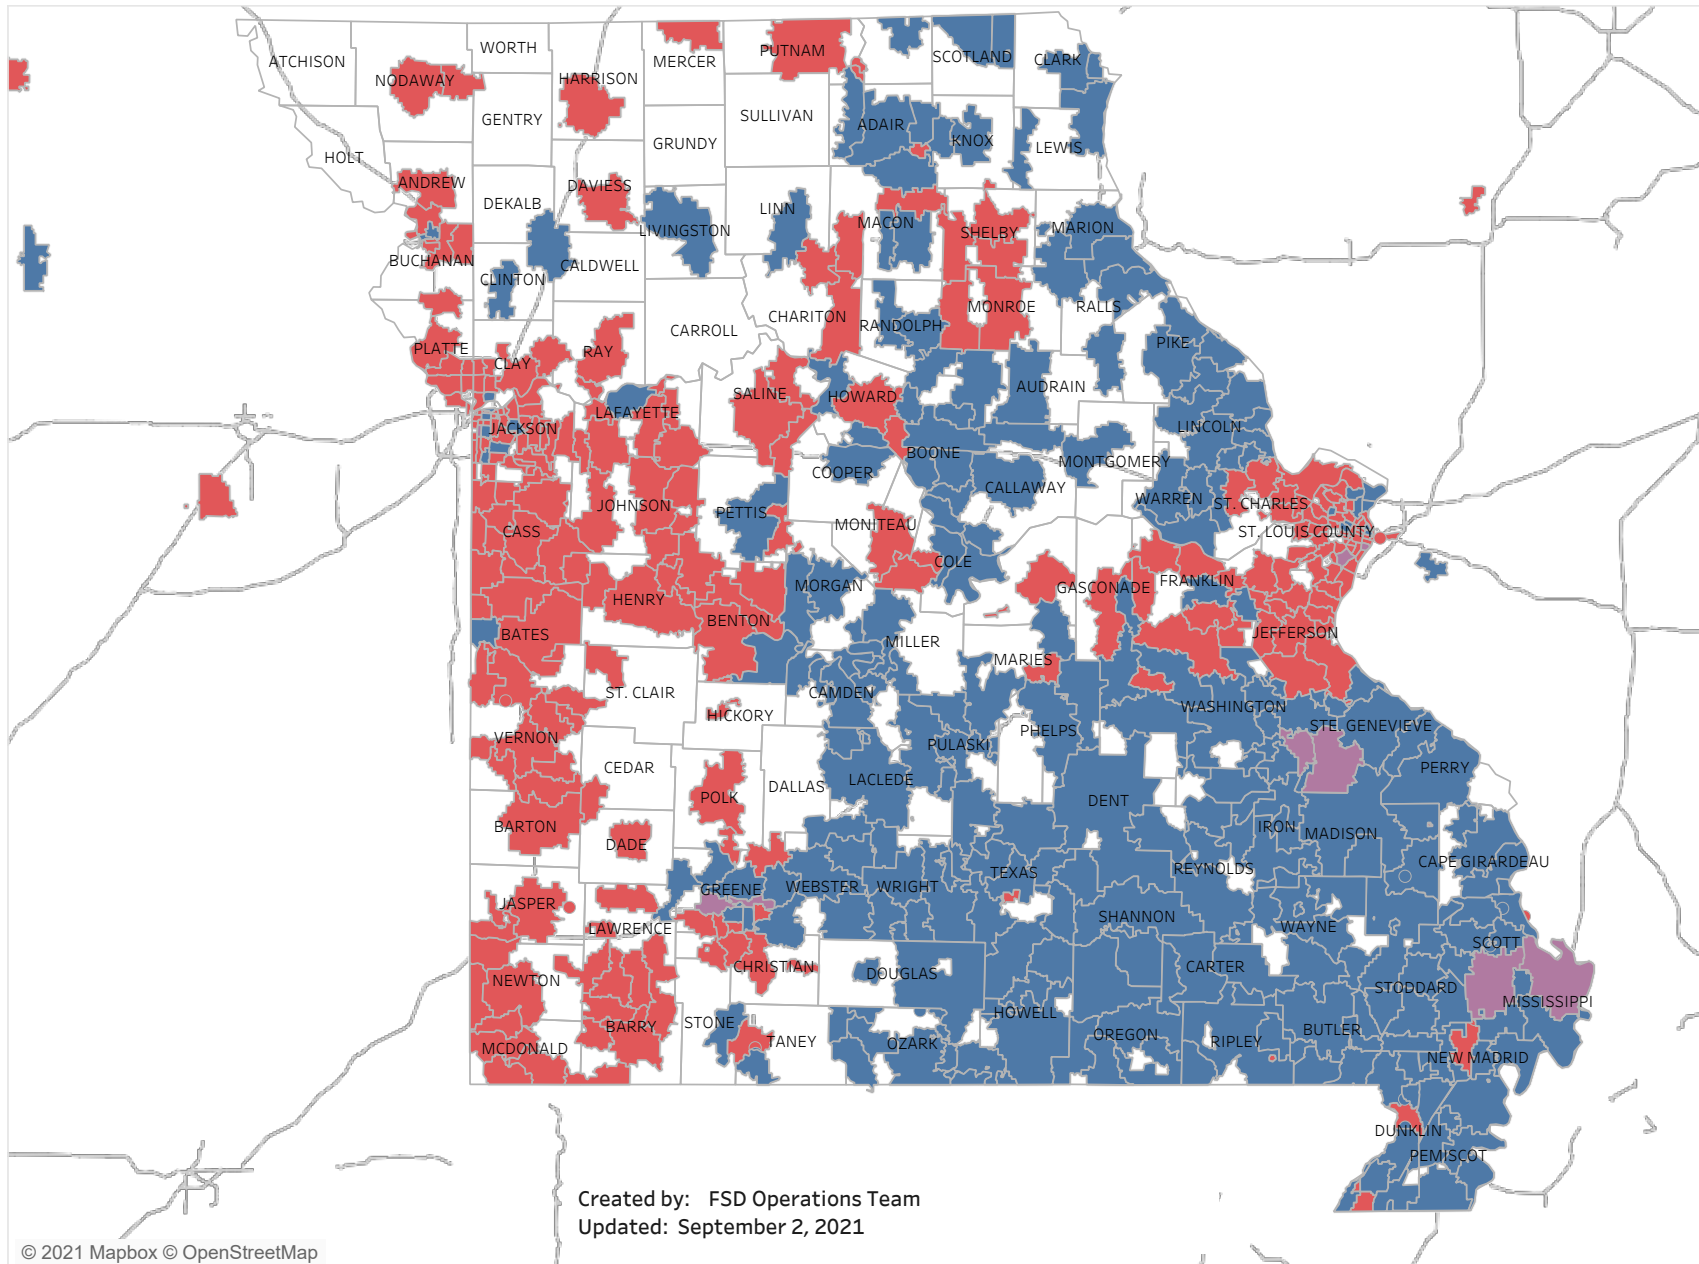

This map is showing zip codes the E&T programs reached. The green shade is showing MWA and red is for SkillUP. The golden color is where the two providers overlap. The gray areas perhaps have not been reached yet. NOTE: Any shade of color other than the three shown in the legend shows the presence of more than one provider.

■ HITE   ■ MWA   ■ SkillUP