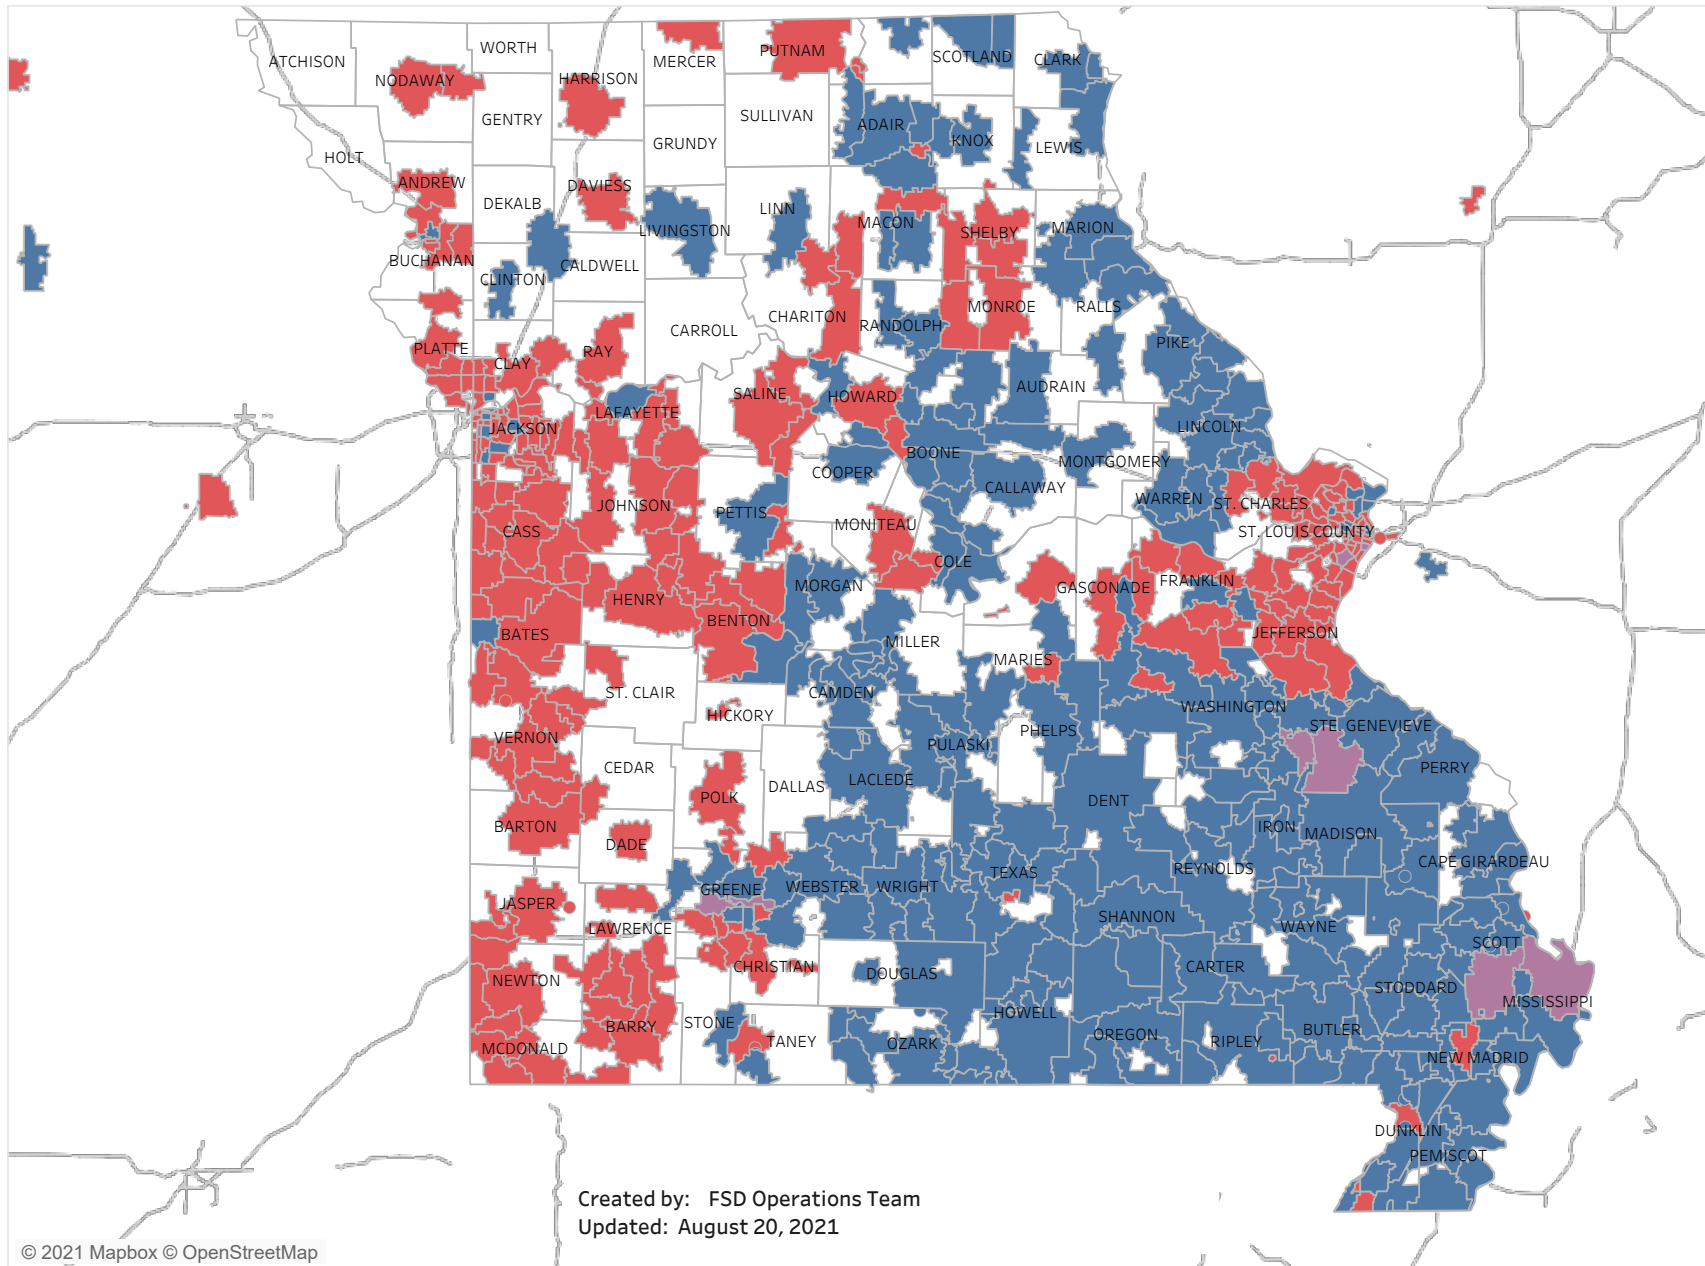

This map is showing zip codes the E&T programs reached. The green shade is showing MWA and red is for SkillUP. The golden color is where the two providers overlap. The gray areas perhaps have not been reached yet. NOTE: Any shade of color other than the three shown in the legend shows the presence of more than one provider.

■ HITE   ■ MWA   ■ SkillUP