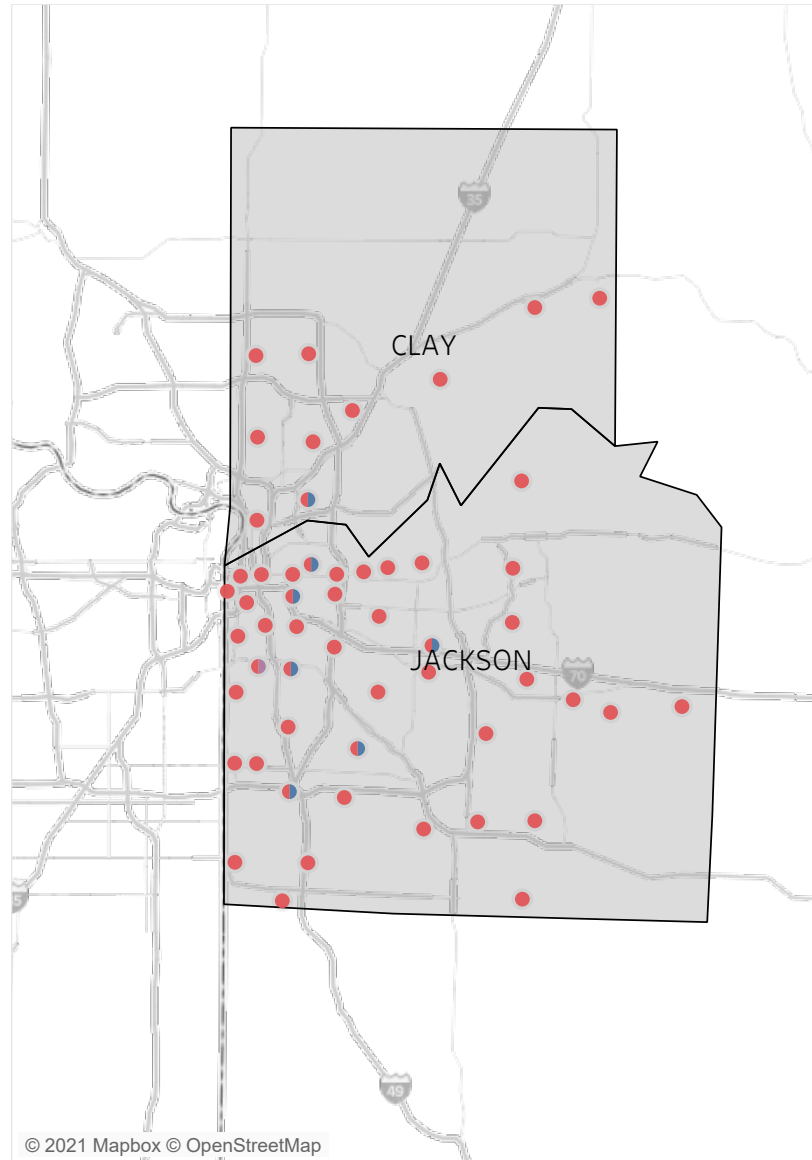

# Statewide Survey Map

This map is showing zip codes the E&T programs reached. The green shade is showing MWA and red is for SkillUP. The golden color is where the two providers overlap. The gray areas perhaps have not been reached yet. NOTE: Any shade of color other than the three shown in the legend shows the presence of more than one provider.

## Metropolitan Survey Map

Metro St. Louis E&T programs survey zip codes

Kansas City area E&T programs survey zip codes

Created by: FSD Operations Team  
Updated: August 20, 2021

HITE

MWA

SkillUP