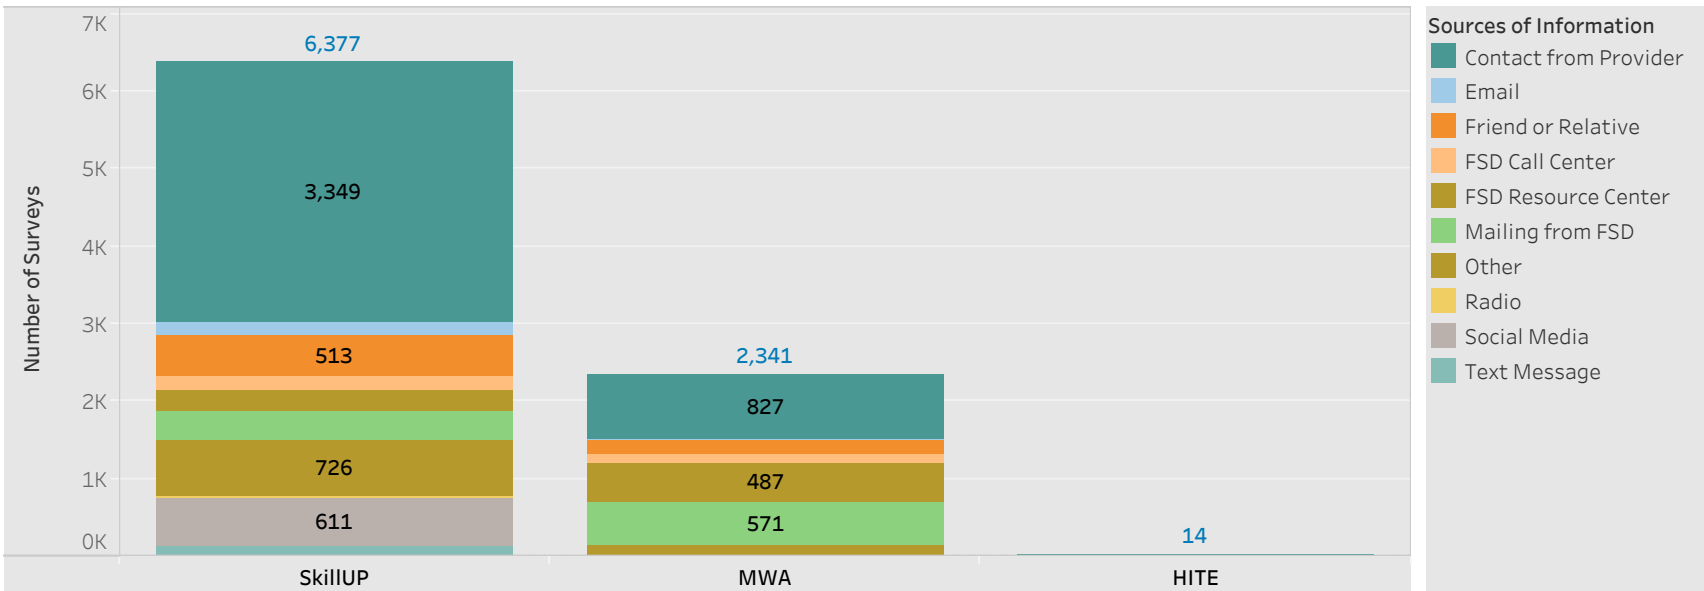

# E&T Engagement Effectiveness Survey Dashboard - By Program

Created by: FSD Operations Team  
 Updated: August 20, 2021

HITE MWA SkillUP

## E&T Engagement Effectiveness Survey Dashboard - By Sources

Created by: FSD Operations Team  
 Updated: August 20, 2021

# Statewide Survey Map

This map is showing zip codes the E&T programs reached. The green shade is showing MWA and red is for SkillUP. The golden color is where the two providers overlap. The gray areas perhaps have not been reached yet. NOTE: Any shade of color other than the three shown in the legend shows the presence of more than one provider.