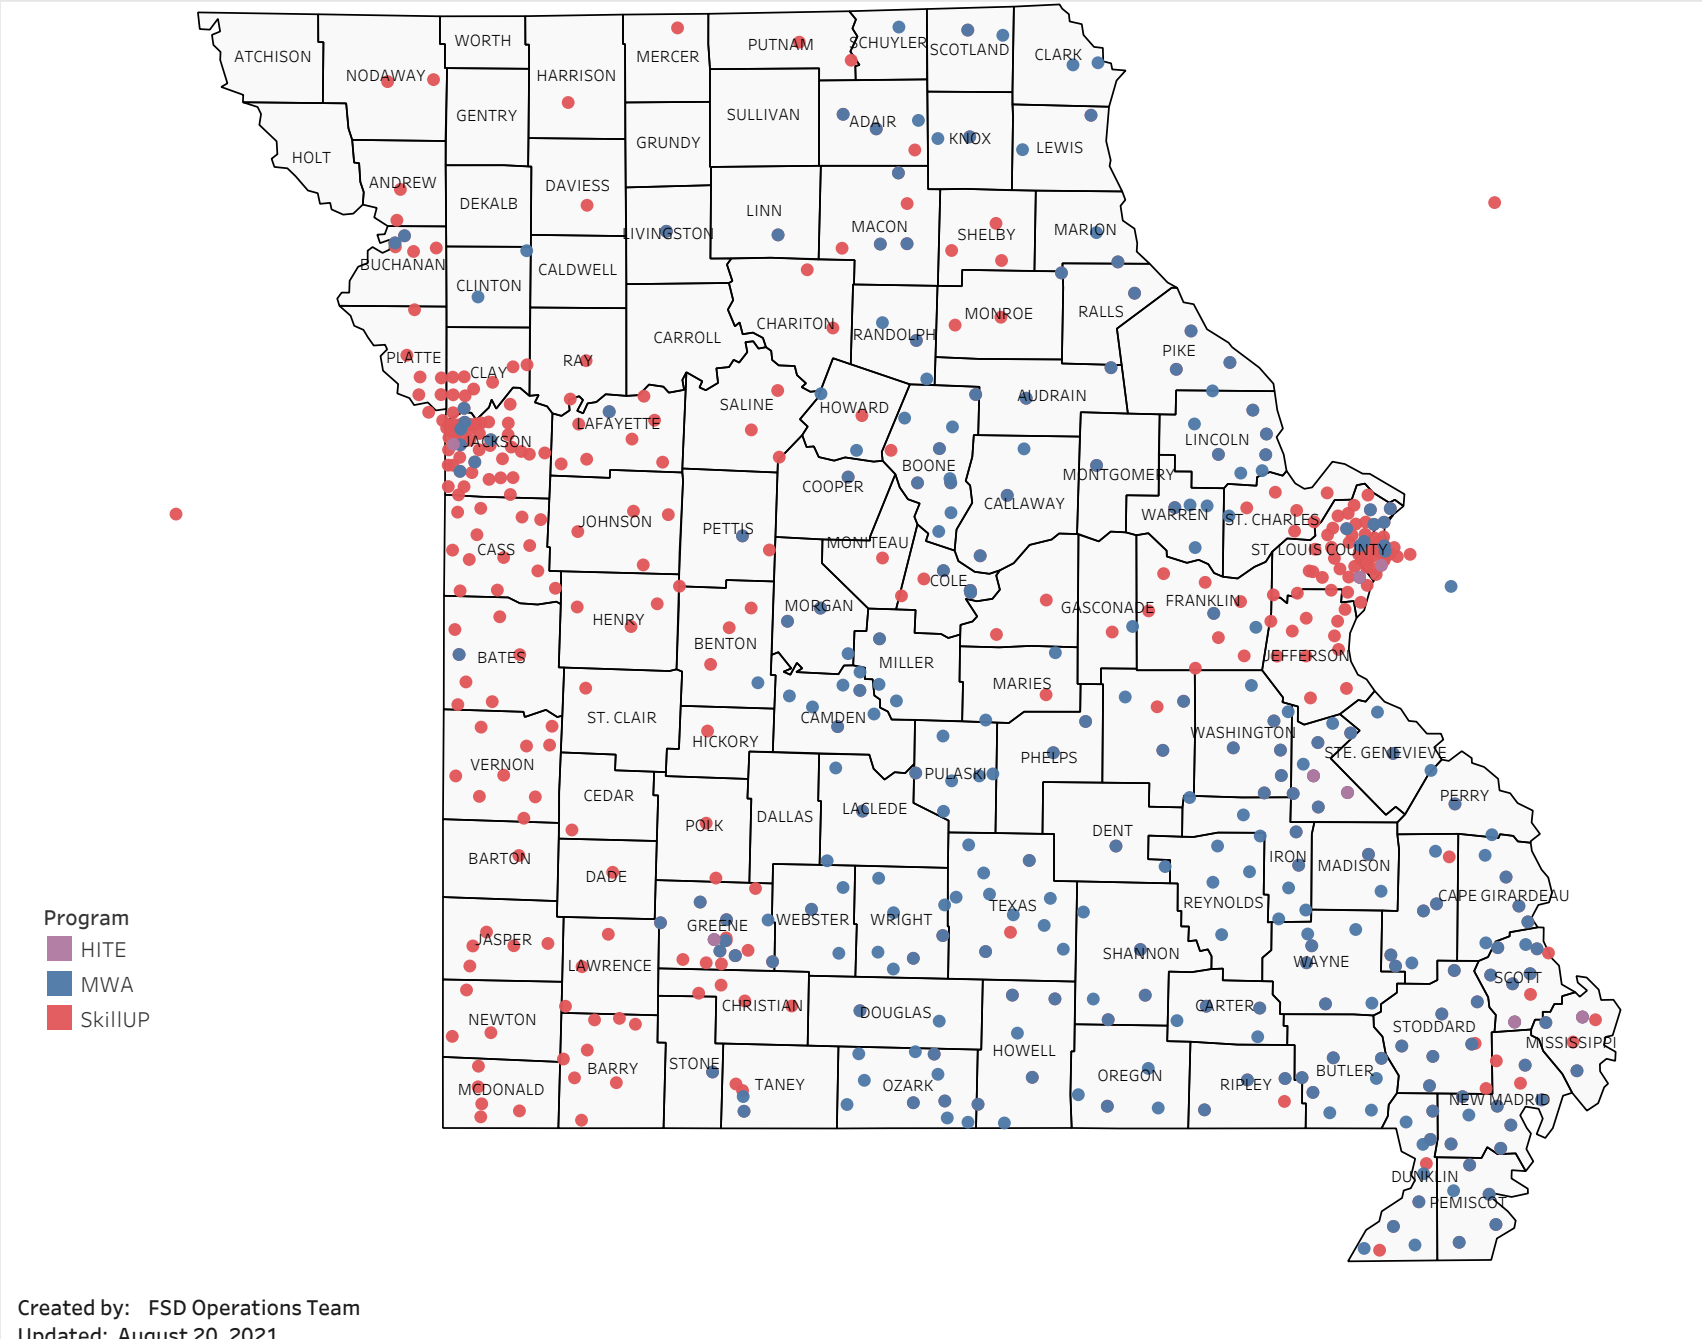

# E&T Engagement Effectiveness Survey Dashboard - By Program

Created by: FSD Operations Team  
 Updated: August 20, 2021

HITE MWA SkillUP

# Statewide Survey Map

This map is showing zip codes the E&T programs reached. The green shade is showing MWA and red is for SkillUP. The golden color is where the two providers overlap. The gray areas perhaps have not been reached yet. NOTE: Any shade of color other than the three shown in the legend shows the presence of more than one provider.

# Survey on Program Line

County Name	Program			Grand Total
	HITE	MWA	SkillUP	
Grand Total	14	2,341	6,377	8,732
Ripley		47	1,635	1,682
St. Louis County	1	9	844	854
St. Louis City	1	4	775	780
Scott	1	109	291	401
Jackson	1	6	391	398
St. Francois	8	260	77	345
New Madrid		49	172	221
Cass			213	213
Dunklin		57	155	212
Pemiscot		27	184	211
Mississippi	1	48	161	210
Laclede		142	53	195
Butler		160	34	194
Boone		113	69	182
Cape Girardeau		132	40	172
Greene	1	37	116	154
Stoddard		51	97	148
Howell		115	32	147
Pulaski		98	1	99
Wright		68	17	85
Cole		20	59	79
Phelps		17	58	75
Camden		53	21	74
Vernon			73	73
Lincoln		63	5	68
Bates		1	64	65
Jefferson			61	61
Texas		57	3	60
Wayne		50	10	60
Warren		39	13	52
Shannon		36	14	50
Buchanan		5	44	49
Adair		35	13	48
Jasper			47	47
Marion		25	22	47
Clay		1	39	40
Franklin		2	35	37
Monroe		3	33	36
Washington		13	22	35
Randolph		22	12	34
Miller		18	15	33
Iron		27	5	32

# Survey on Program Line

County Name	HITE	Program		Grand Total
		MWA	SkillUP	
Clinton		3		3
Linn		1	2	3
Livingston		2	1	3
Polk			3	3
Ralls		1	2	3
Dade			2	2
Gasconade		1	1	2
Hickory			2	2
Maries		1	1	2
Nodaway			2	2
Ray			2	2
St. Clair			2	2
Stone		1	1	2
Andrew			1	1
Barton			1	1
Cedar			1	1
Chariton			1	1
Daviess			1	1
Harrison			1	1
Mercer			1	1