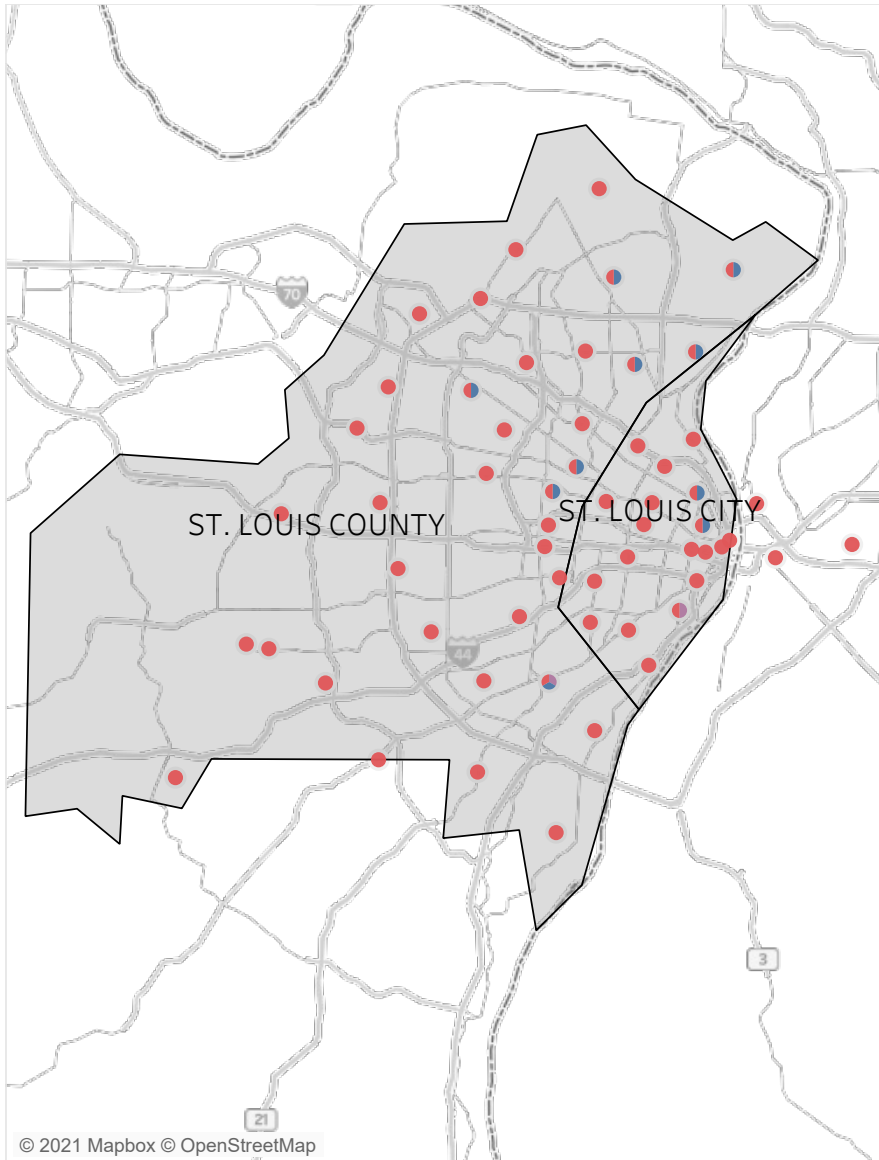

# Statewide Survey Map

This map is showing zip codes the E&T programs reached. The green shade is showing MWA and red is for SkillUP. The golden color is where the two providers overlap. The gray areas perhaps have not been reached yet. NOTE: Any shade of color other than the three shown in the legend shows the presence of more than one provider.

## Metropolitan Survey Map

Metro St. Louis E&T programs survey zip codes

Kansas City area E&T programs survey zip codes

Created by: FSD Operations Team  
Updated: August 20, 2021

HITE

MWA

SkillUP