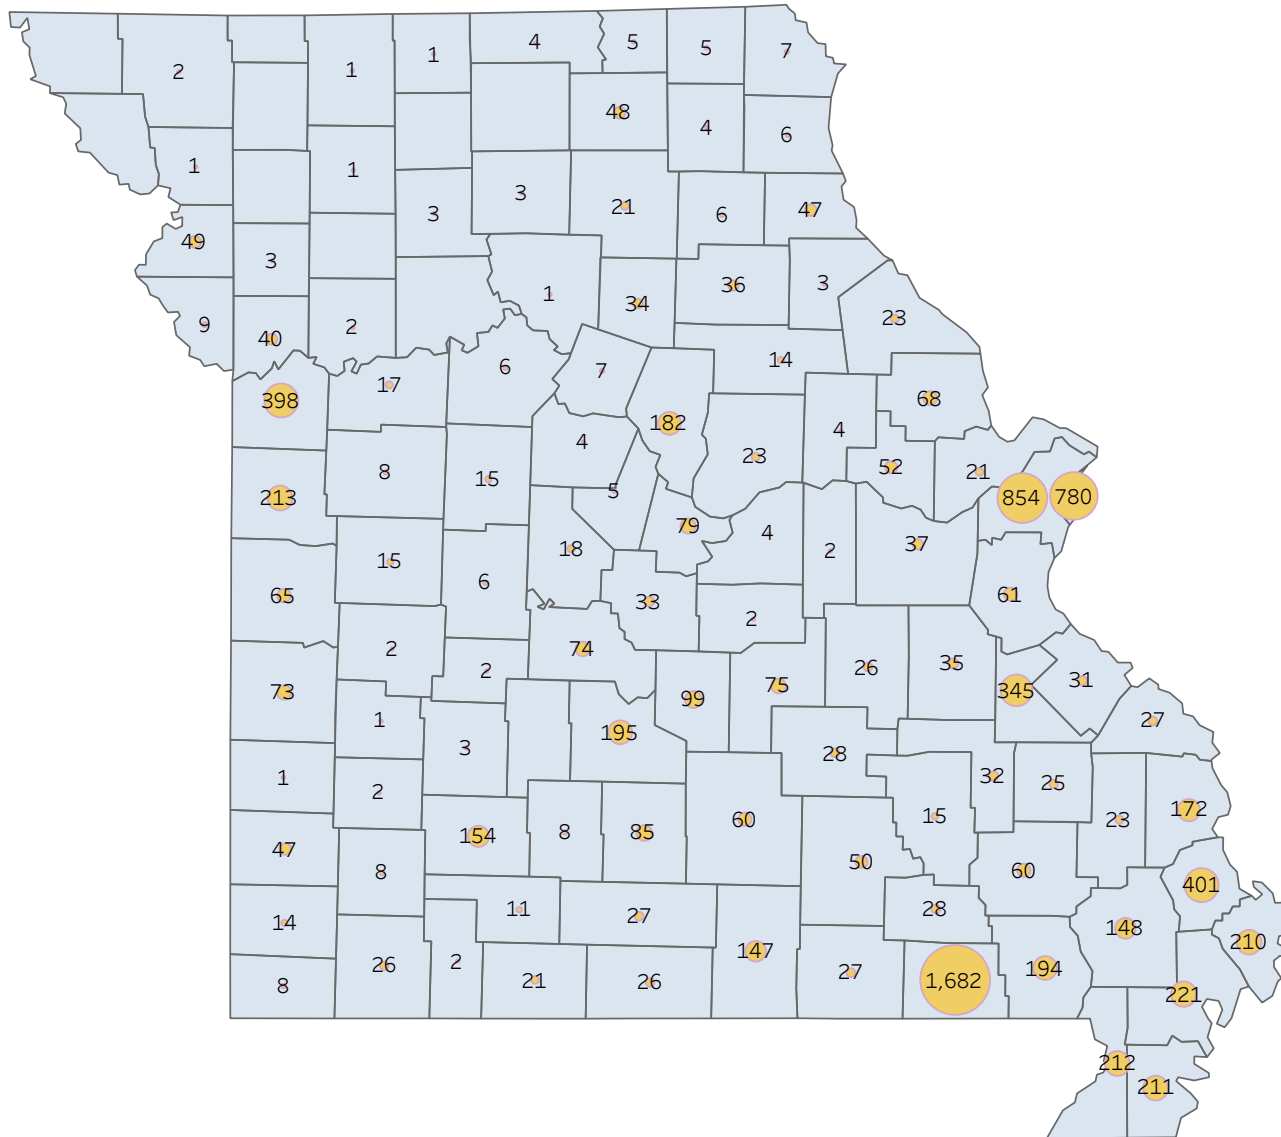

# Statewide Survey Map

This map is showing zip codes the E&T programs reached. The green shade is showing MWA and red is for SkillUP. The golden color is where the two providers overlap. The gray areas perhaps have not been reached yet. NOTE: Any shade of color other than the three shown in the legend shows the presence of more than one provider.

## Metropolitan Survey Map

Metro St. Louis E&T programs survey zip codes

Kansas City area E&T programs survey zip codes

Created by: FSD Operations Team  
Updated: August 20, 2021

HITE

MWA

SkillUP

# Survey counts

# Survey on Program Line

County Name	Program			Grand Total
	HITE	MWA	SkillUP	
Grand Total	14	2,341	6,377	8,732
Ripley		47	1,635	1,682
St. Louis County	1	9	844	854
St. Louis City	1	4	775	780
Scott	1	109	291	401
Jackson	1	6	391	398
St. Francois	8	260	77	345
New Madrid		49	172	221
Cass			213	213
Dunklin		57	155	212
Pemiscot		27	184	211
Mississippi	1	48	161	210
Laclede		142	53	195
Butler		160	34	194
Boone		113	69	182
Cape Girardeau		132	40	172
Greene	1	37	116	154
Stoddard		51	97	148
Howell		115	32	147
Pulaski		98	1	99
Wright		68	17	85
Cole		20	59	79
Phelps		17	58	75
Camden		53	21	74
Vernon			73	73
Lincoln		63	5	68
Bates		1	64	65
Jefferson			61	61
Texas		57	3	60
Wayne		50	10	60
Warren		39	13	52
Shannon		36	14	50
Buchanan		5	44	49
Adair		35	13	48
Jasper			47	47
Marion		25	22	47
Clay		1	39	40
Franklin		2	35	37
Monroe		3	33	36
Washington		13	22	35
Randolph		22	12	34
Miller		18	15	33
Iron		27	5	32