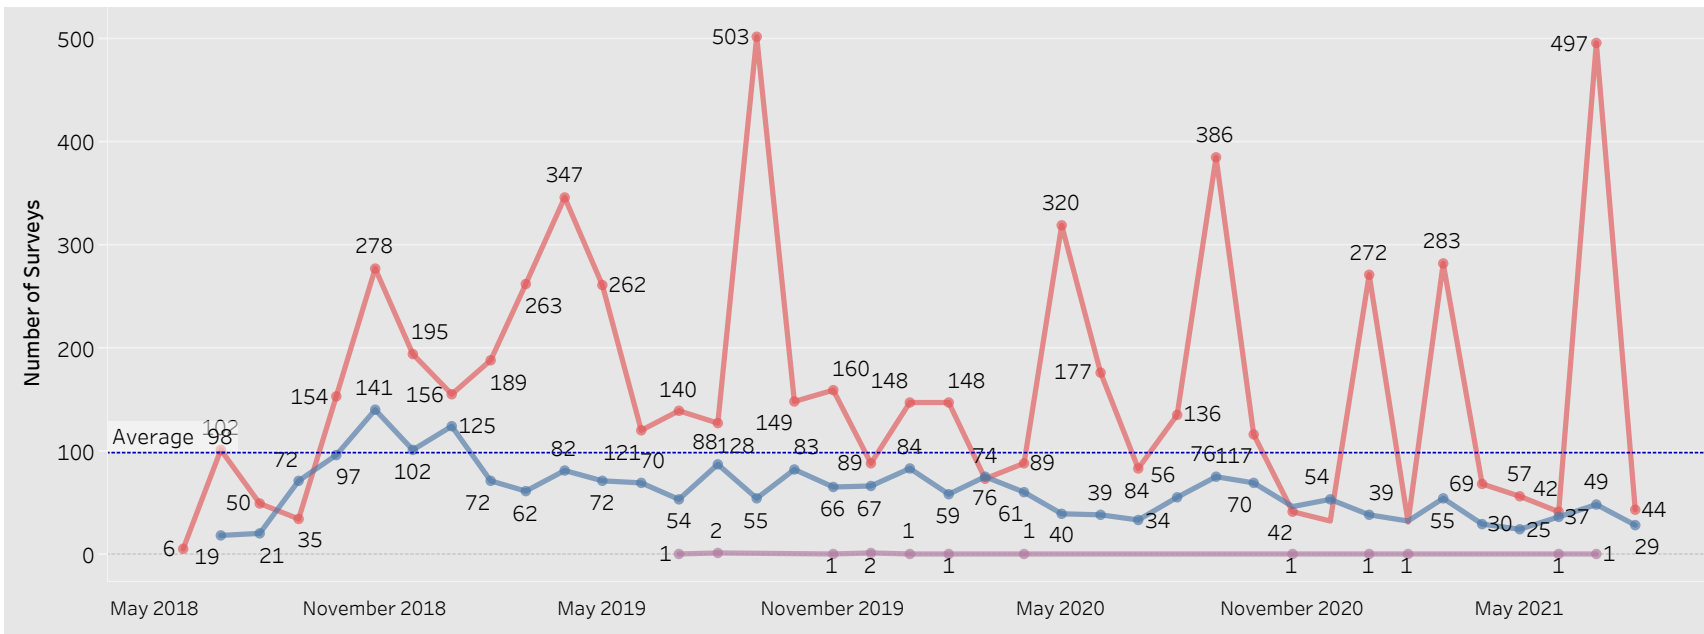

# E&T Engagement Effectiveness Survey Dashboard - By Program

Created by: FSD Operations Team  
 Updated: August 20, 2021

HITE MWA SkillUP

## E&T Engagement Effectiveness Survey Dashboard - By Sources

Created by: FSD Operations Team  
 Updated: August 20, 2021

# Statewide Survey Map

This map is showing zip codes the E&T programs reached. The green shade is showing MWA and red is for SkillUP. The golden color is where the two providers overlap. The gray areas perhaps have not been reached yet. NOTE: Any shade of color other than the three shown in the legend shows the presence of more than one provider.