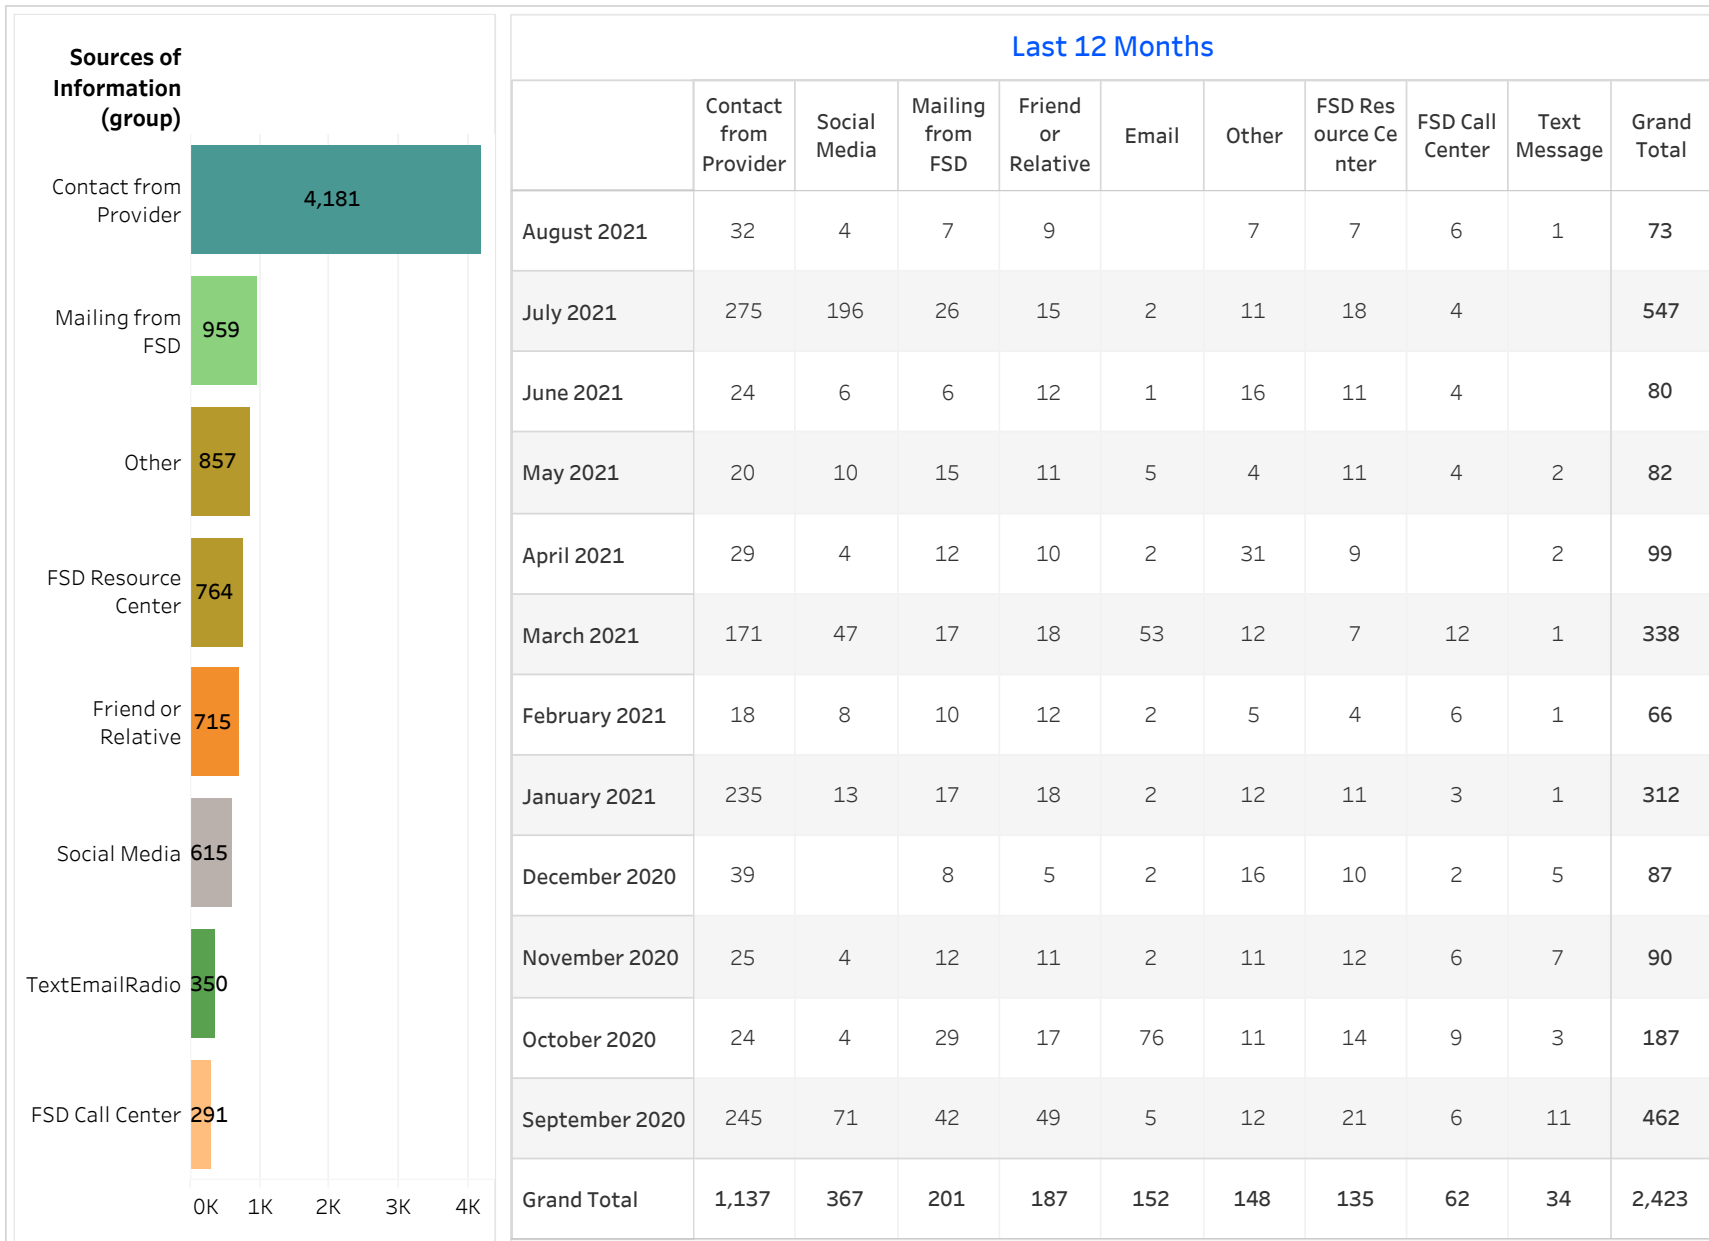

# E&T Engagement Effectiveness Survey Dashboard - By Program

Created by: FSD Operations Team  
 Updated: August 20, 2021

HITE MWA SkillUP

## E&T Engagement Effectiveness Survey Dashboard - By Sources

Created by: FSD Operations Team  
 Updated: August 20, 2021

# Statewide Survey Map

This map is showing zip codes the E&T programs reached. The green shade is showing MWA and red is for SkillUP. The golden color is where the two providers overlap. The gray areas perhaps have not been reached yet. NOTE: Any shade of color other than the three shown in the legend shows the presence of more than one provider.