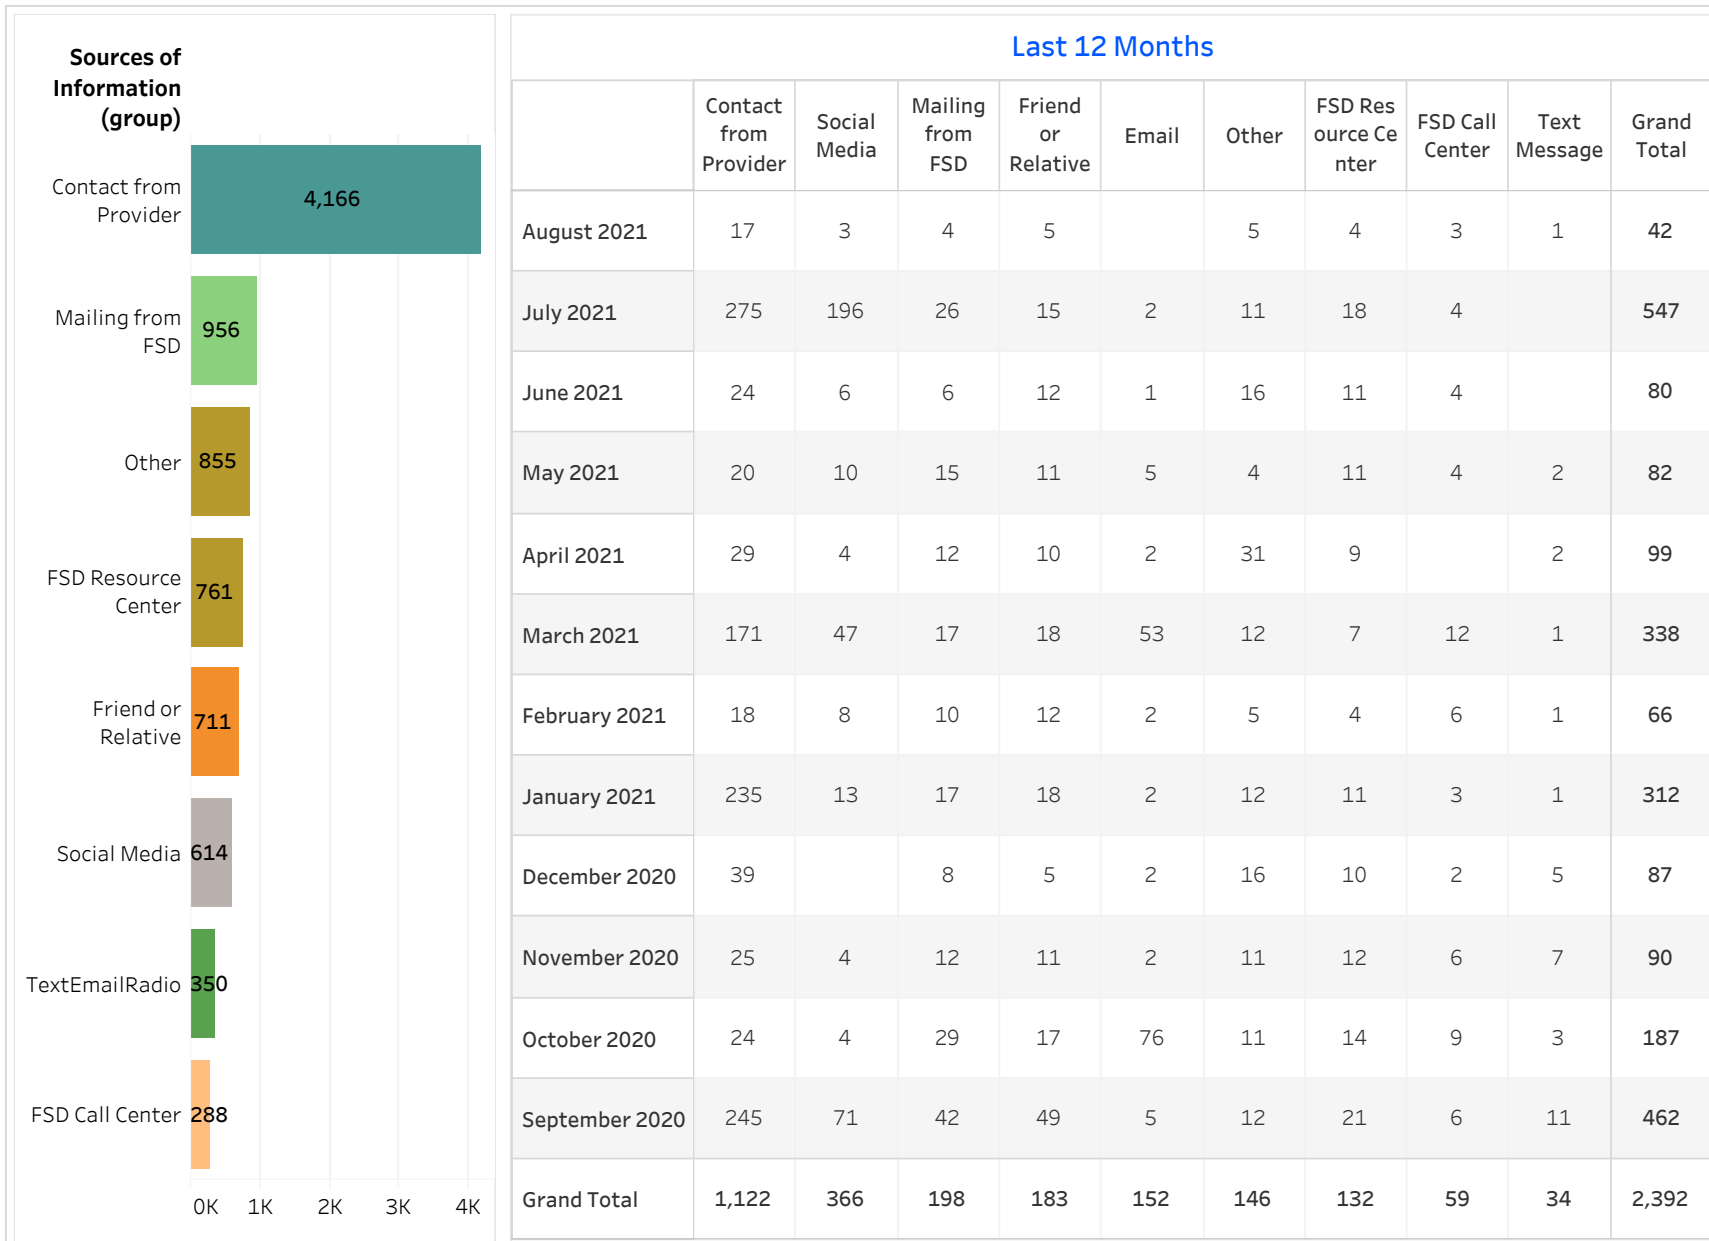

# E&T Engagement Effectiveness Survey Dashboard - By Program

Created by: FSD Operations Team  
 Updated: August 12, 2021

HITE MWA SkillUP

## E&T Engagement Effectiveness Survey Dashboard - By Sources

Created by: FSD Operations Team  
 Updated: August 12, 2021

# Statewide Survey Map

This map is showing zip codes the E&T programs reached. The green shade is showing MWA and red is for SkillUP. The golden color is where the two providers overlap. The gray areas perhaps have not been reached yet. NOTE: Any shade of color other than the three shown in the legend shows the presence of more than one provider.