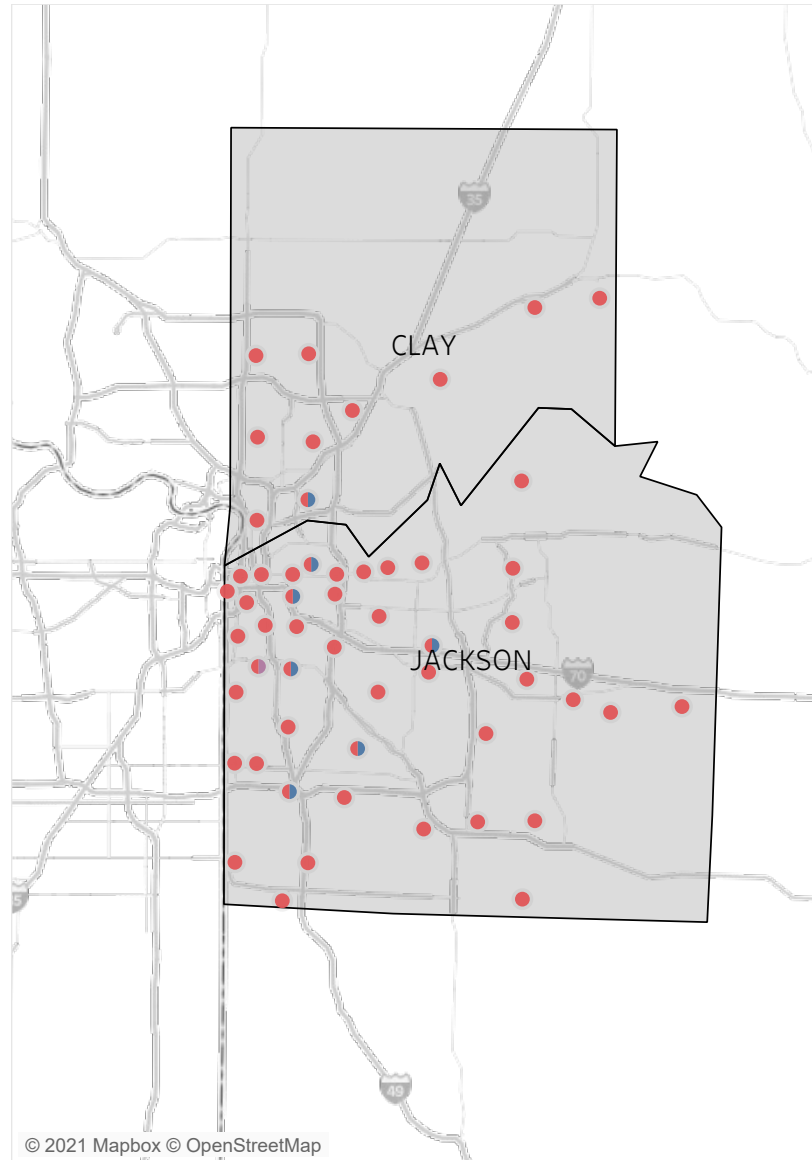

# Statewide Survey Map

This map is showing zip codes the E&T programs reached. The green shade is showing MWA and red is for SkillUP. The golden color is where the two providers overlap. The gray areas perhaps have not been reached yet. NOTE: Any shade of color other than the three shown in the legend shows the presence of more than one provider.

## Metropolitan Survey Map

Metro St. Louis E&T programs survey zip codes

Kansas City area E&T programs survey zip codes

Created by: FSD Operations Team  
Updated: August 12, 2021

HITE

MWA

SkillUP