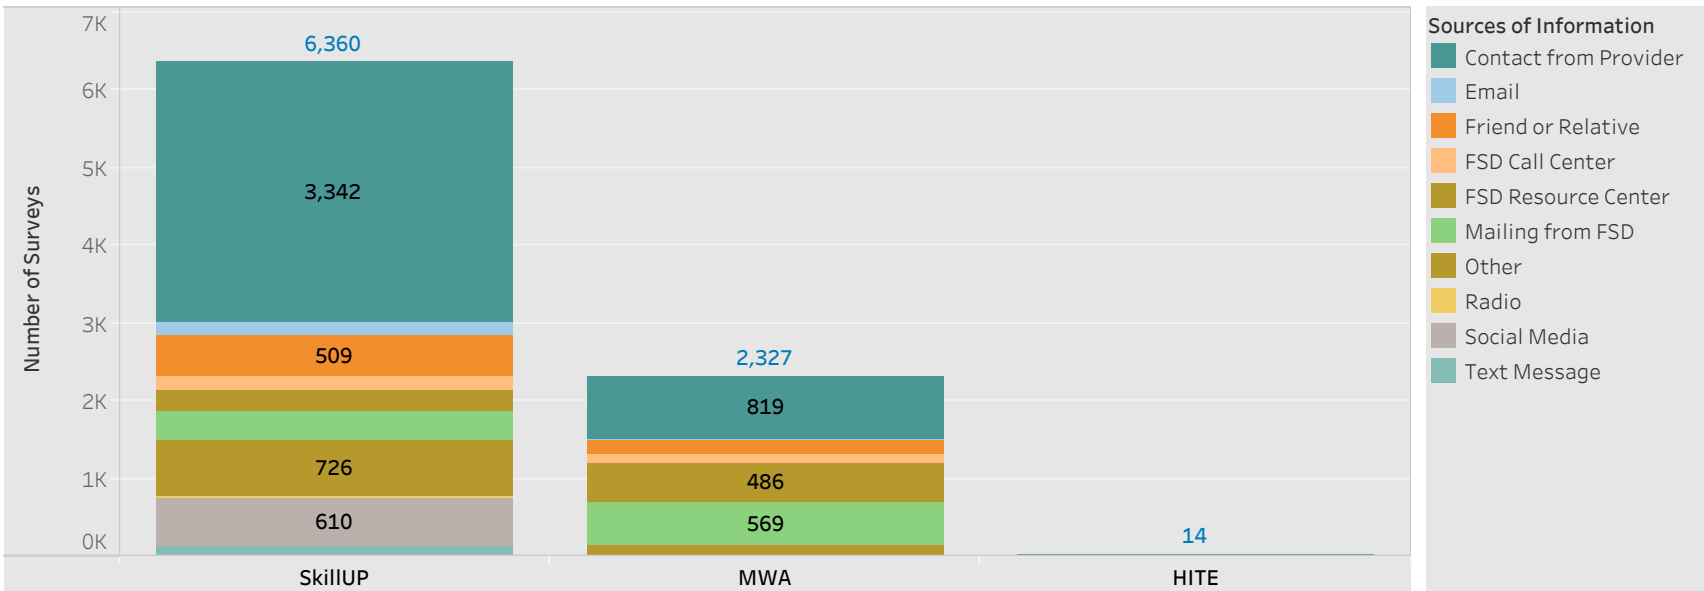

# E&T Engagement Effectiveness Survey Dashboard - By Program

Created by: FSD Operations Team  
 Updated: August 12, 2021

HITE MWA SkillUP

## E&T Engagement Effectiveness Survey Dashboard - By Sources

Created by: FSD Operations Team  
 Updated: August 12, 2021

# Statewide Survey Map

This map is showing zip codes the E&T programs reached. The green shade is showing MWA and red is for SkillUP. The golden color is where the two providers overlap. The gray areas perhaps have not been reached yet. NOTE: Any shade of color other than the three shown in the legend shows the presence of more than one provider.