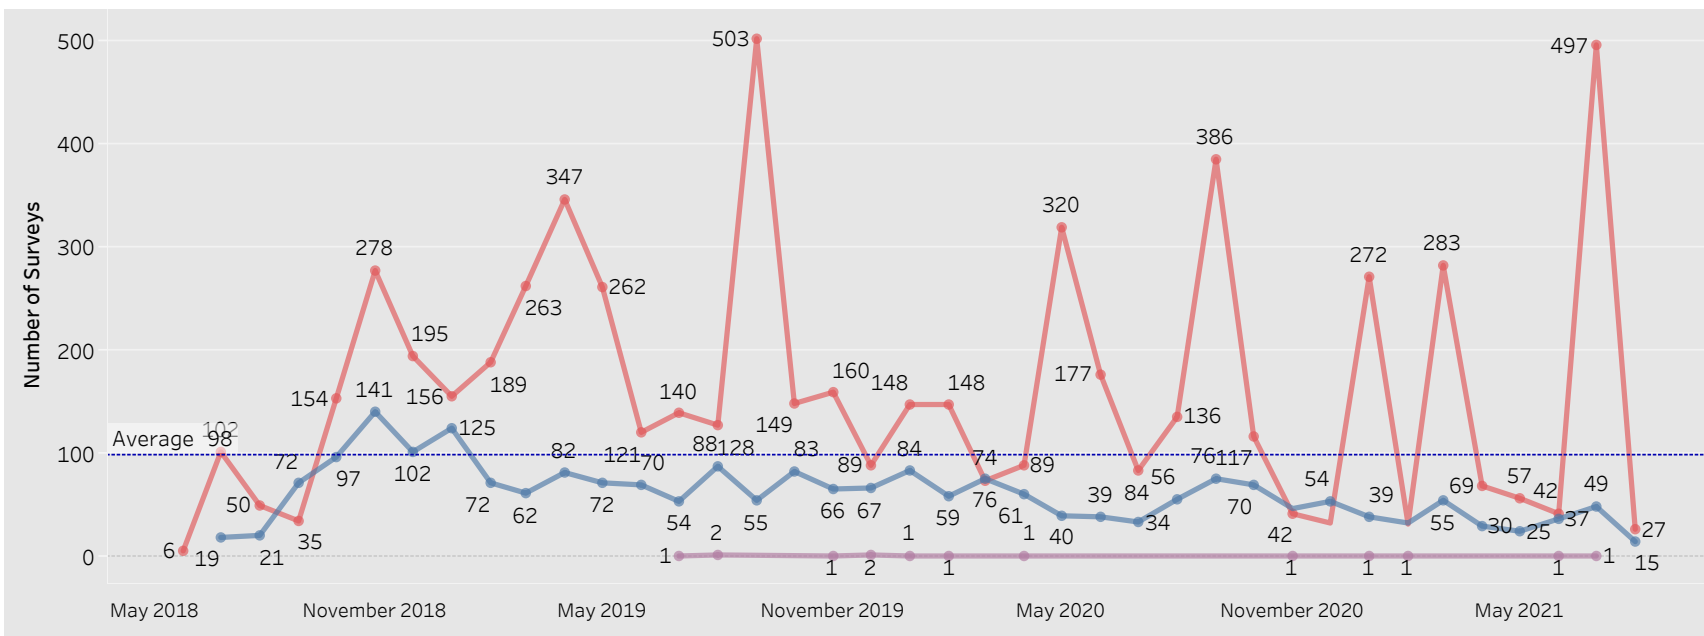

# E&T Engagement Effectiveness Survey Dashboard - By Program

Created by: FSD Operations Team  
 Updated: August 12, 2021

HITE MWA SkillUP

## E&T Engagement Effectiveness Survey Dashboard - By Sources

Created by: FSD Operations Team  
 Updated: August 12, 2021

# Statewide Survey Map

This map is showing zip codes the E&T programs reached. The green shade is showing MWA and red is for SkillUP. The golden color is where the two providers overlap. The gray areas perhaps have not been reached yet. NOTE: Any shade of color other than the three shown in the legend shows the presence of more than one provider.