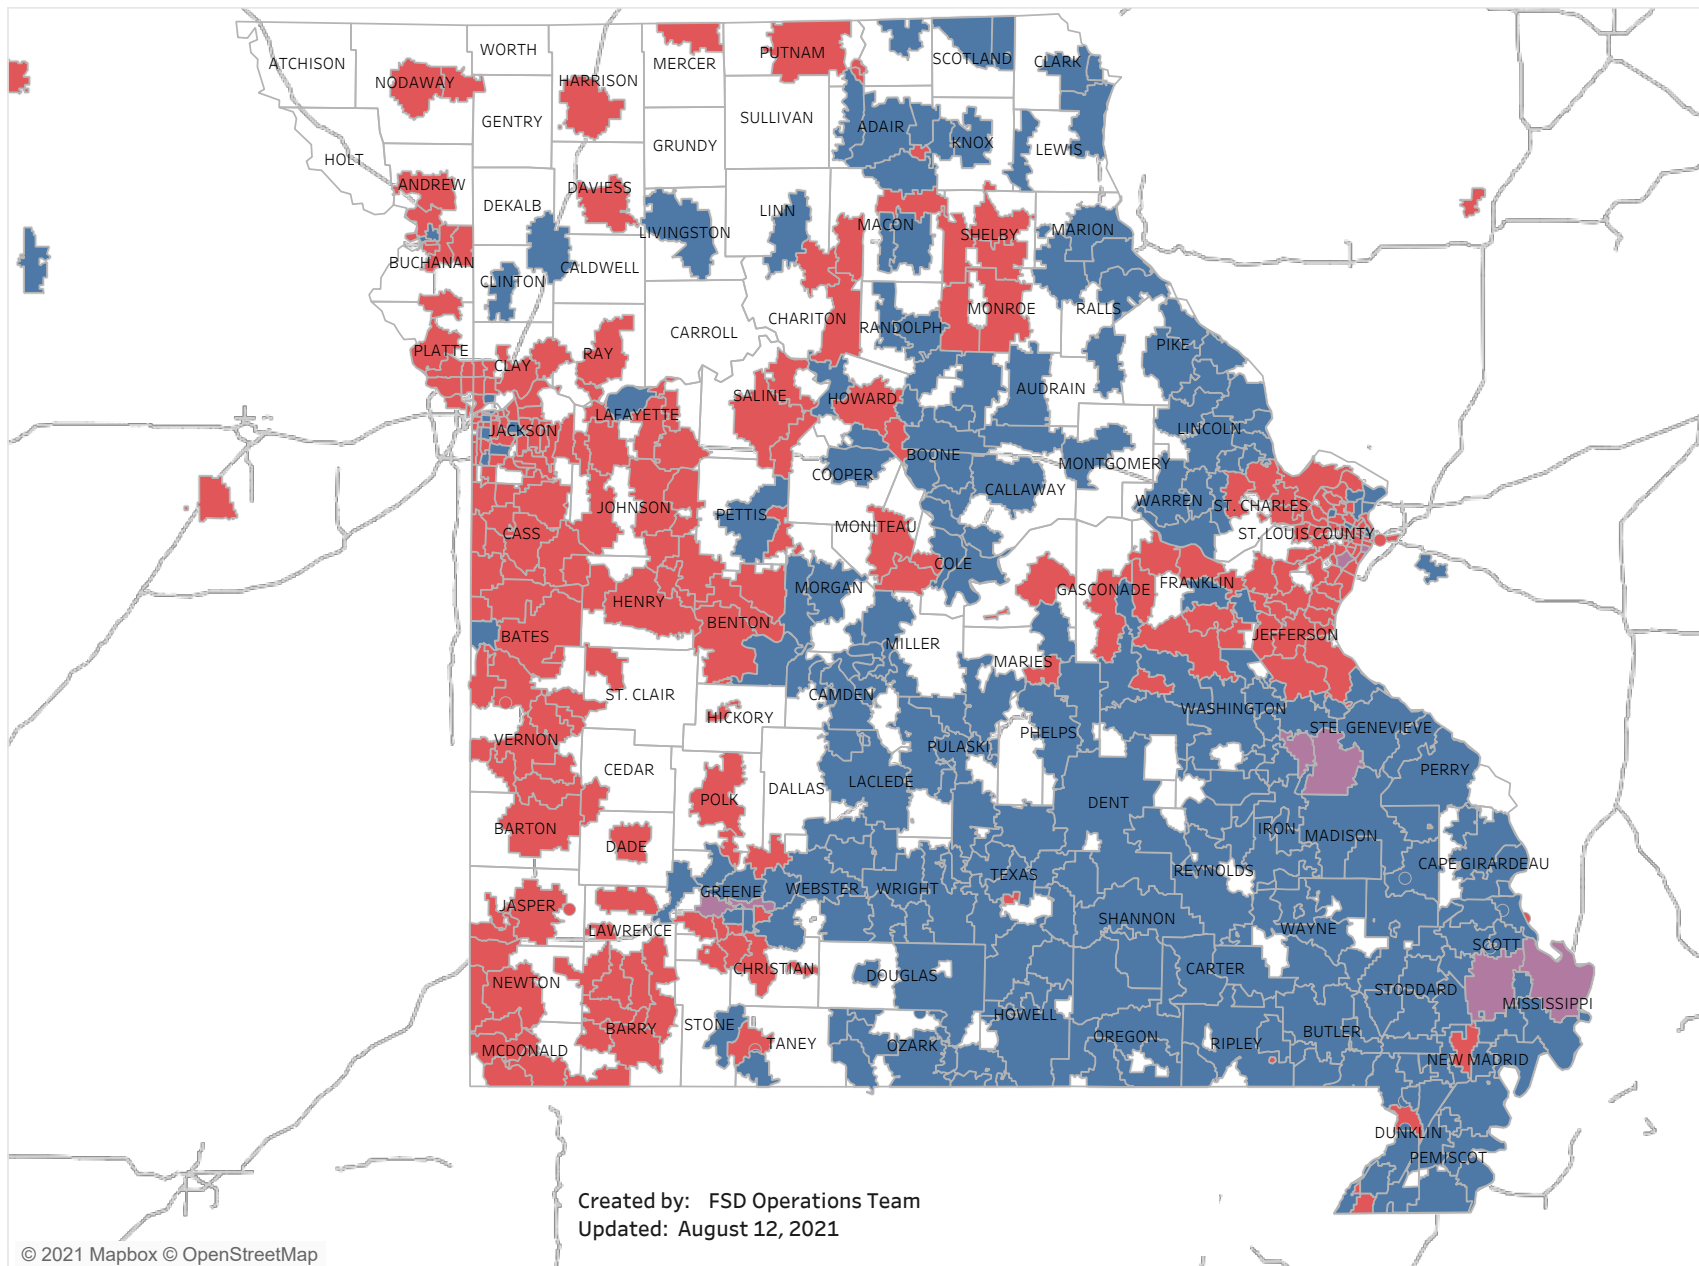

This map is showing zip codes the E&T programs reached. The green shade is showing MWA and red is for SkillUP. The golden color is where the two providers overlap. The gray areas perhaps have not been reached yet. NOTE: Any shade of color other than the three shown in the legend shows the presence of more than one provider.

■ HITE   ■ MWA   ■ SkillUP