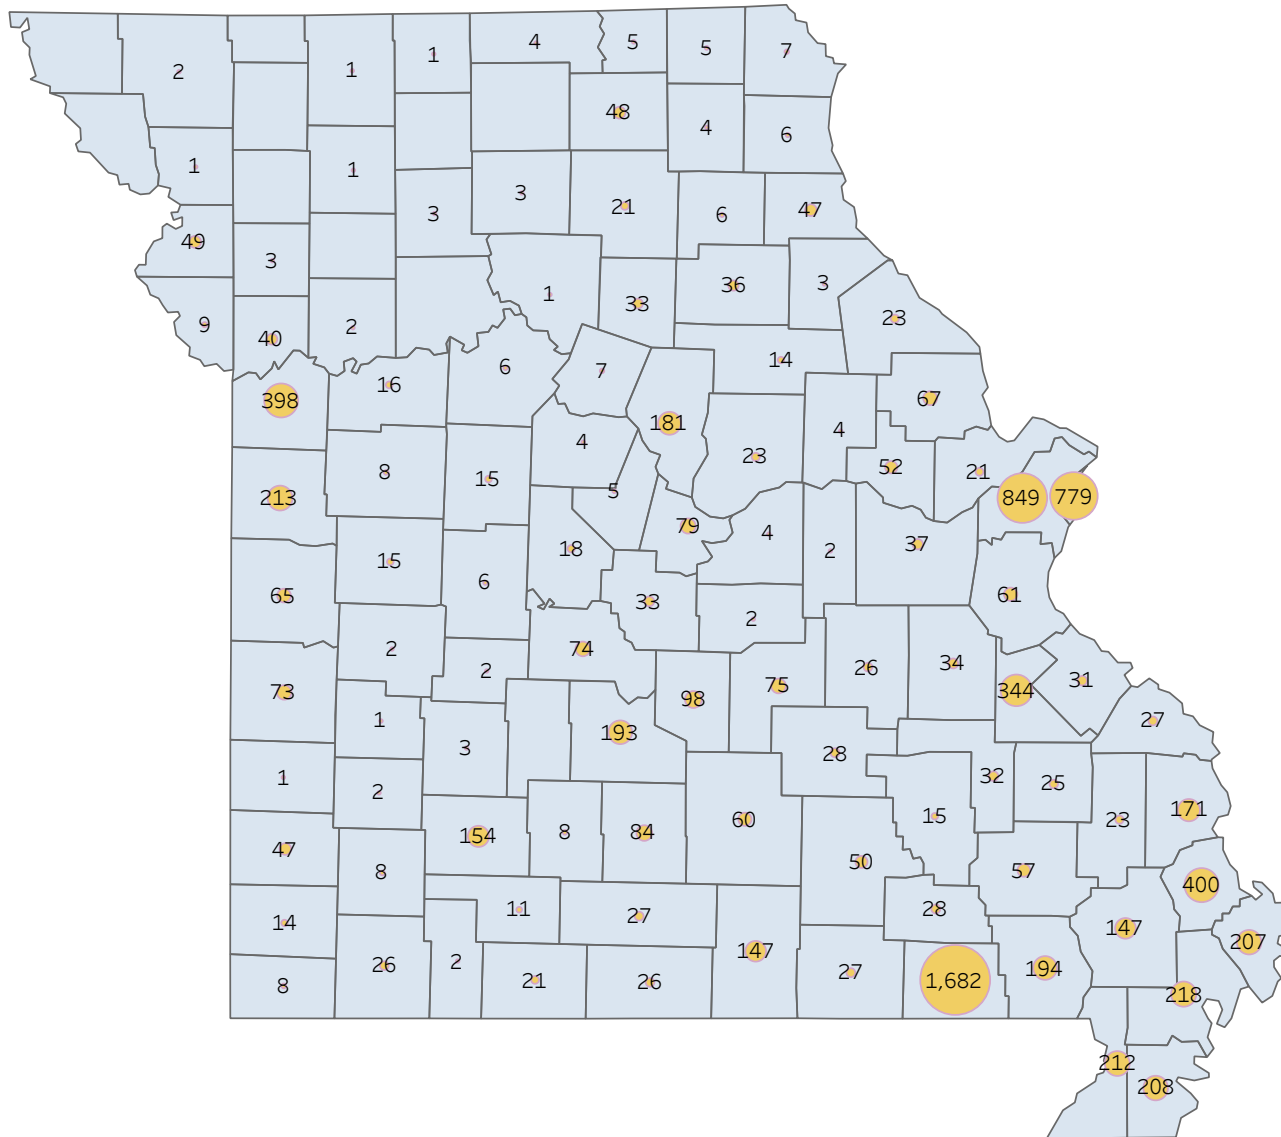

# Statewide Survey Map

This map is showing zip codes the E&T programs reached. The green shade is showing MWA and red is for SkillUP. The golden color is where the two providers overlap. The gray areas perhaps have not been reached yet. NOTE: Any shade of color other than the three shown in the legend shows the presence of more than one provider.

## Metropolitan Survey Map

Metro St. Louis E&T programs survey zip codes

Kansas City area E&T programs survey zip codes

Created by: FSD Operations Team  
Updated: August 12, 2021

HITE

MWA

SkillUP

# Survey counts

# Survey on Program Line

County Name	Program			Grand Total
	HITE	MWA	SkillUP	
Grand Total	14	2,327	6,360	8,701
Ripley		47	1,635	1,682
St. Louis County	1	8	840	849
St. Louis City	1	4	774	779
Scott	1	108	291	400
Jackson	1	6	391	398
St. Francois	8	259	77	344
New Madrid		49	169	218
Cass			213	213
Dunklin		57	155	212
Pemiscot		27	181	208
Mississippi	1	48	158	207
Butler		160	34	194
Laclede		140	53	193
Boone		112	69	181
Cape Girardeau		131	40	171
Greene	1	37	116	154
Howell		115	32	147
Stoddard		51	96	147
Pulaski		97	1	98
Wright		67	17	84
Cole		20	59	79
Phelps		17	58	75
Camden		53	21	74
Vernon			73	73
Lincoln		62	5	67
Bates		1	64	65
Jefferson			61	61
Texas		57	3	60
Wayne		47	10	57
Warren		39	13	52
Shannon		36	14	50
Buchanan		5	44	49
Adair		35	13	48
Jasper			47	47
Marion		25	22	47
Clay		1	39	40
Franklin		2	35	37
Monroe		3	33	36
Washington		12	22	34
Miller		18	15	33
Randolph		22	11	33
Iron		27	5	32