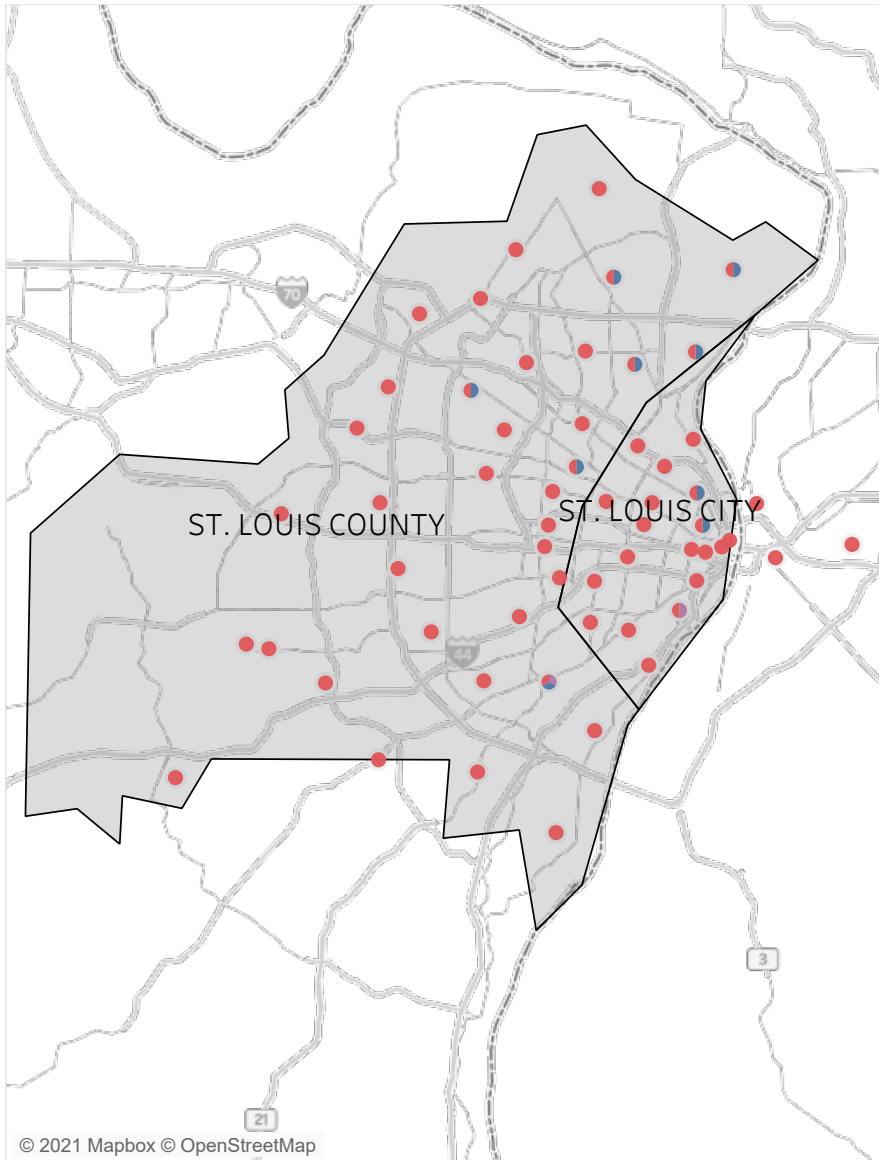

# Statewide Survey Map

This map is showing zip codes the E&T programs reached. The green shade is showing MWA and red is for SkillUP. The golden color is where the two providers overlap. The gray areas perhaps have not been reached yet. NOTE: Any shade of color other than the three shown in the legend shows the presence of more than one provider.

## Metropolitan Survey Map

Metro St. Louis E&T programs survey zip codes

Kansas City area E&T programs survey zip codes

Created by: FSD Operations Team  
Updated: August 12, 2021

HITE

MWA

SkillUP