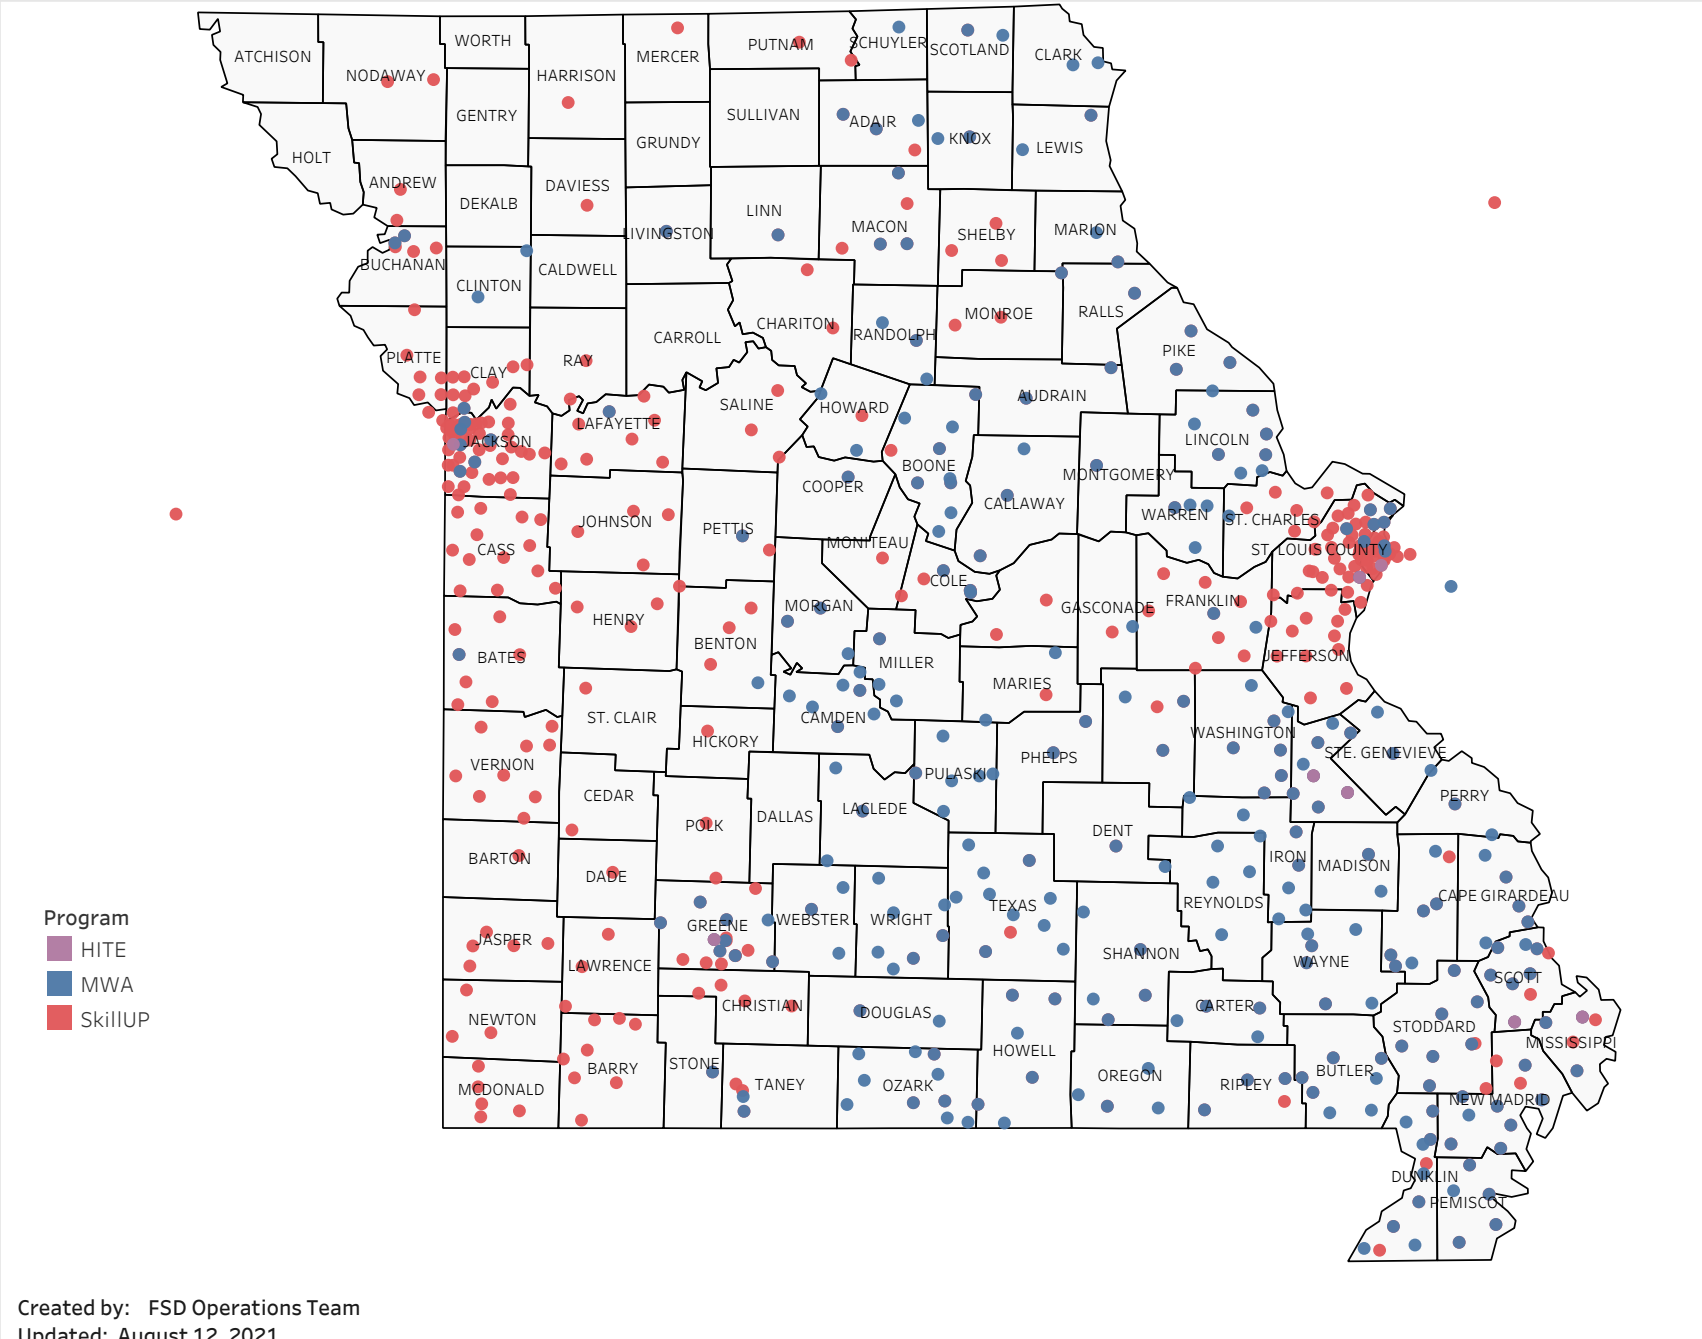

# E&T Engagement Effectiveness Survey Dashboard - By Program

Created by: FSD Operations Team  
 Updated: August 12, 2021

HITE MWA SkillUP

# Statewide Survey Map

This map is showing zip codes the E&T programs reached. The green shade is showing MWA and red is for SkillUP. The golden color is where the two providers overlap. The gray areas perhaps have not been reached yet. NOTE: Any shade of color other than the three shown in the legend shows the presence of more than one provider.

# Survey on Program Line

County Name	Program			Grand Total
	HITE	MWA	SkillUP	
Grand Total	14	2,327	6,360	8,701
Ripley		47	1,635	1,682
St. Louis County	1	8	840	849
St. Louis City	1	4	774	779
Scott	1	108	291	400
Jackson	1	6	391	398
St. Francois	8	259	77	344
New Madrid		49	169	218
Cass			213	213
Dunklin		57	155	212
Pemiscot		27	181	208
Mississippi	1	48	158	207
Butler		160	34	194
Laclede		140	53	193
Boone		112	69	181
Cape Girardeau		131	40	171
Greene	1	37	116	154
Howell		115	32	147
Stoddard		51	96	147
Pulaski		97	1	98
Wright		67	17	84
Cole		20	59	79
Phelps		17	58	75
Camden		53	21	74
Vernon			73	73
Lincoln		62	5	67
Bates		1	64	65
Jefferson			61	61
Texas		57	3	60
Wayne		47	10	57
Warren		39	13	52
Shannon		36	14	50
Buchanan		5	44	49
Adair		35	13	48
Jasper			47	47
Marion		25	22	47
Clay		1	39	40
Franklin		2	35	37
Monroe		3	33	36
Washington		12	22	34
Miller		18	15	33
Randolph		22	11	33
Iron		27	5	32

# Survey on Program Line

County Name	HITE	Program		Grand Total
		MWA	SkillUP	
Clinton		3		3
Linn		1	2	3
Livingston		2	1	3
Polk			3	3
Ralls		1	2	3
Dade			2	2
Gasconade		1	1	2
Hickory			2	2
Maries		1	1	2
Nodaway			2	2
Ray			2	2
St. Clair			2	2
Stone		1	1	2
Andrew			1	1
Barton			1	1
Cedar			1	1
Chariton			1	1
Daviess			1	1
Harrison			1	1
Mercer			1	1