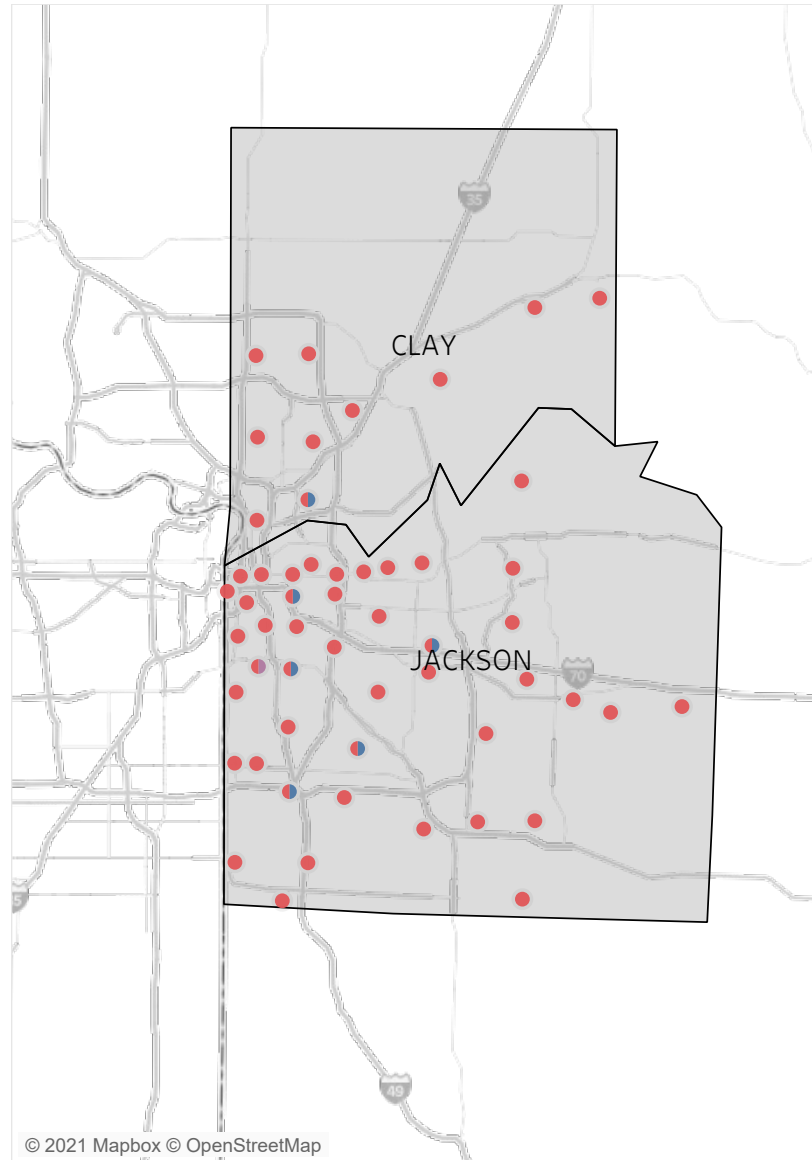

E&T Engagement Effectiveness Survey Dashboard - By Program

E&T Engagement Effectiveness Survey Dashboard - By Sources

Created by: FSD Operations Team
 Updated: July 8, 2021

Statewide Survey Map

This map is showing zip codes the E&T programs reached. The green shade is showing MWA and red is for SkillUP. The golden color is where the two providers overlap. The gray areas perhaps have not been reached yet. NOTE: Any shade of color other than the three shown in the legend shows the presence of more than one provider.

■ HITE ■ MWA ■ SkillUP

Created by: FSD Operations Team
Updated: July 8, 2021

Metropolitan Survey Map

Metro St. Louis E&T programs survey zip codes

Kansas City area E&T programs survey zip codes

Created by: FSD Operations Team
Updated: July 8, 2021

HITE

MWA

SkillUP

Survey counts

Survey on Program Line

County Name	Program			Grand Total
	HITE	MWA	SkillUP	
Grand Total	13	2,271	5,845	8,129
Ripley		47	1,213	1,260
St. Louis County	1	8	828	837
St. Louis City	1	4	762	767
Scott	1	106	281	388
Jackson	1	5	376	382
St. Francois	7	253	77	337
New Madrid		49	169	218
Cass			213	213
Dunklin		57	149	206
Mississippi	1	48	156	205
Pemiscot		27	178	205
Laclede		138	50	188
Butler		156	28	184
Boone		111	68	179
Cape Girardeau		122	39	161
Greene	1	35	113	149
Howell		115	32	147
Stoddard		51	94	145
Pulaski		95	1	96
Wright		67	17	84
Cole		16	59	75
Camden		53	21	74
Phelps		17	56	73
Vernon			73	73
Lincoln		62	5	67
Bates		1	64	65
Jefferson			61	61
Texas		57	3	60
Warren		38	13	51
Wayne		44	7	51
Buchanan		5	44	49
Shannon		34	14	48
Jasper			47	47
Marion		25	22	47
Adair		31	13	44
Franklin		2	35	37
Monroe		3	33	36
Clay		1	34	35
Miller		18	15	33
Randolph		22	11	33
Iron		27	5	32
Washington		11	21	32