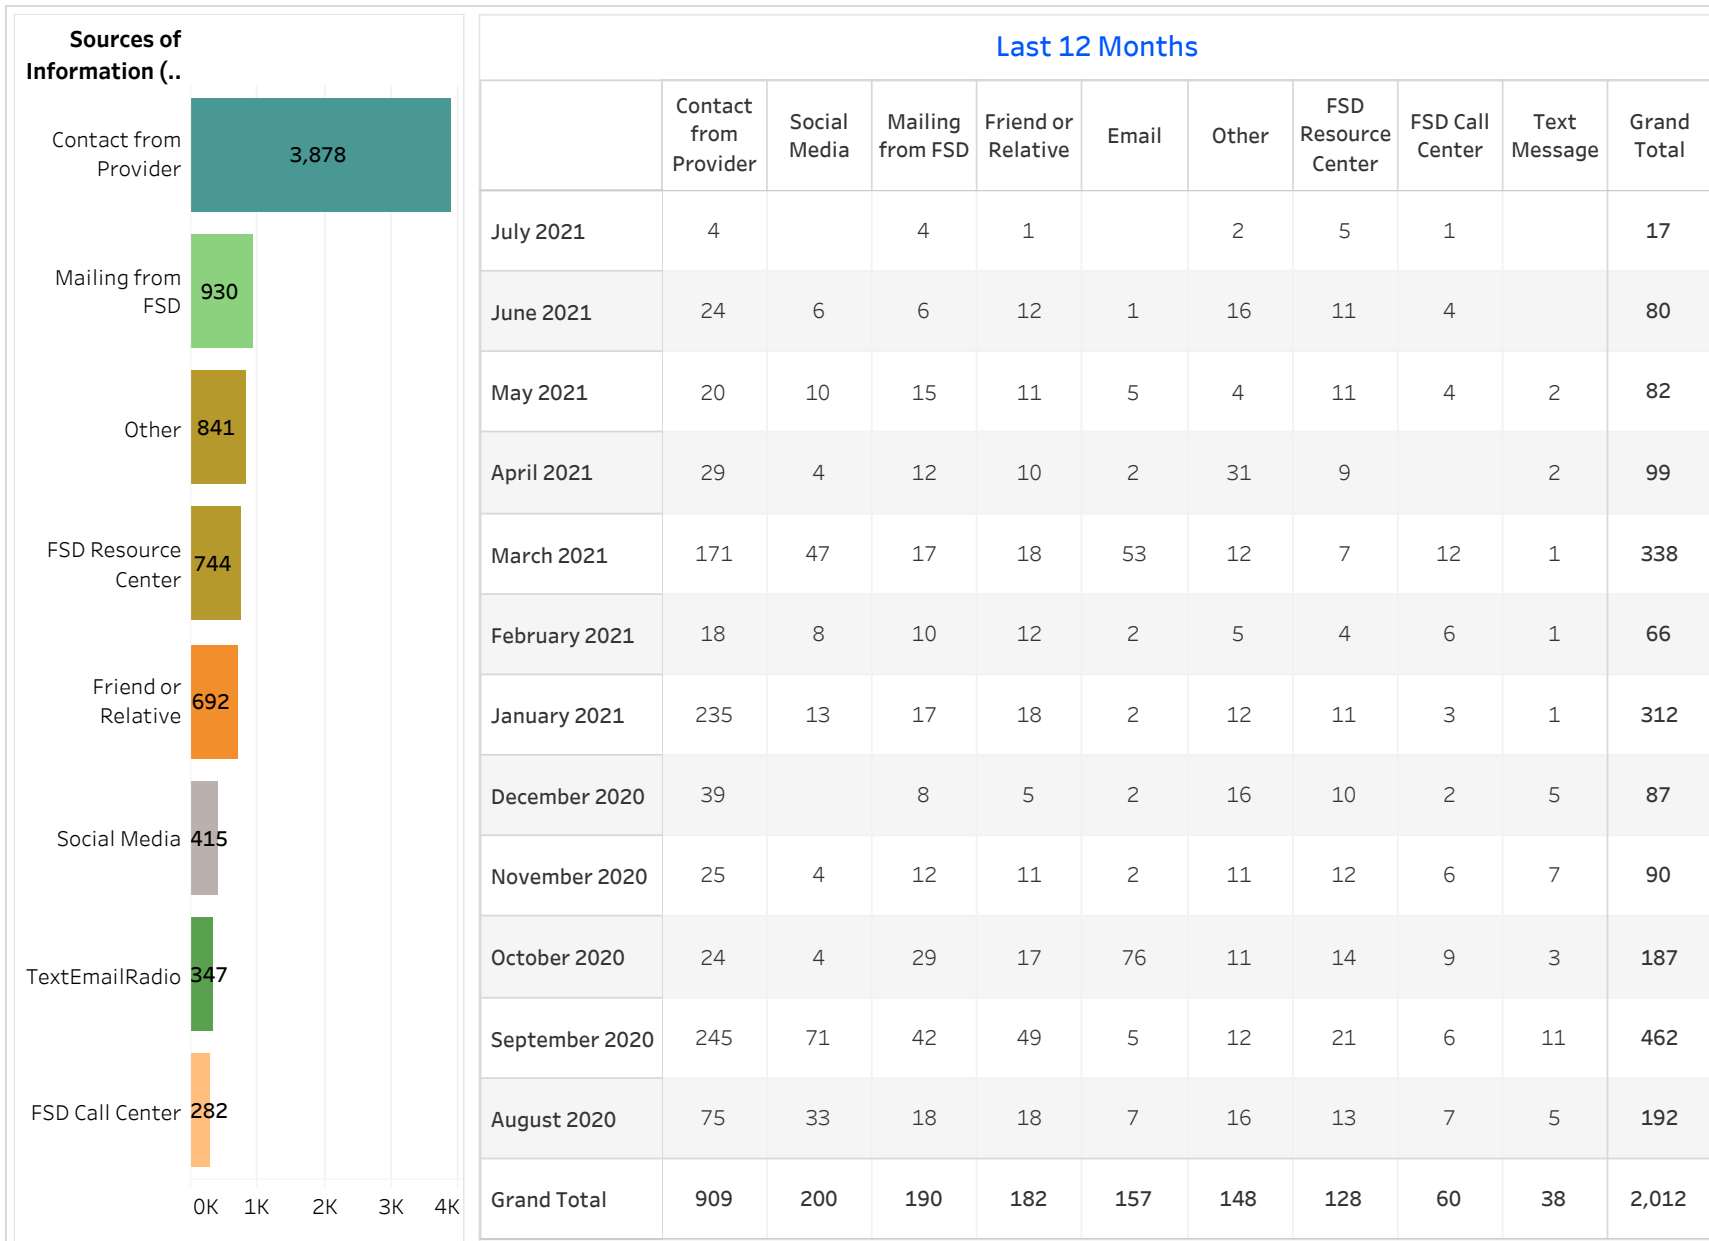

E&T Engagement Effectiveness Survey Dashboard - By Program

E&T Engagement Effectiveness Survey Dashboard - By Sources

Created by: FSD Operations Team
 Updated: July 8, 2021

Statewide Survey Map

This map is showing zip codes the E&T programs reached. The green shade is showing MWA and red is for SkillUP. The golden color is where the two providers overlap. The gray areas perhaps have not been reached yet. NOTE: Any shade of color other than the three shown in the legend shows the presence of more than one provider.

■ HITE ■ MWA ■ SkillUP

Created by: FSD Operations Team
Updated: July 8, 2021

Metropolitan Survey Map

Metro St. Louis E&T programs survey zip codes

Kansas City area E&T programs survey zip codes

Created by: FSD Operations Team
Updated: July 8, 2021

HITE

MWA

SkillUP

Survey counts

Survey on Program Line

County Name	Program			Grand Total
	HITE	MWA	SkillUP	
Grand Total	13	2,271	5,845	8,129
Ripley		47	1,213	1,260
St. Louis County	1	8	828	837
St. Louis City	1	4	762	767
Scott	1	106	281	388
Jackson	1	5	376	382
St. Francois	7	253	77	337
New Madrid		49	169	218
Cass			213	213
Dunklin		57	149	206
Mississippi	1	48	156	205
Pemiscot		27	178	205
Laclede		138	50	188
Butler		156	28	184
Boone		111	68	179
Cape Girardeau		122	39	161
Greene	1	35	113	149
Howell		115	32	147
Stoddard		51	94	145
Pulaski		95	1	96
Wright		67	17	84
Cole		16	59	75
Camden		53	21	74
Phelps		17	56	73
Vernon			73	73
Lincoln		62	5	67
Bates		1	64	65
Jefferson			61	61
Texas		57	3	60
Warren		38	13	51
Wayne		44	7	51
Buchanan		5	44	49
Shannon		34	14	48
Jasper			47	47
Marion		25	22	47
Adair		31	13	44
Franklin		2	35	37
Monroe		3	33	36
Clay		1	34	35
Miller		18	15	33
Randolph		22	11	33
Iron		27	5	32
Washington		11	21	32