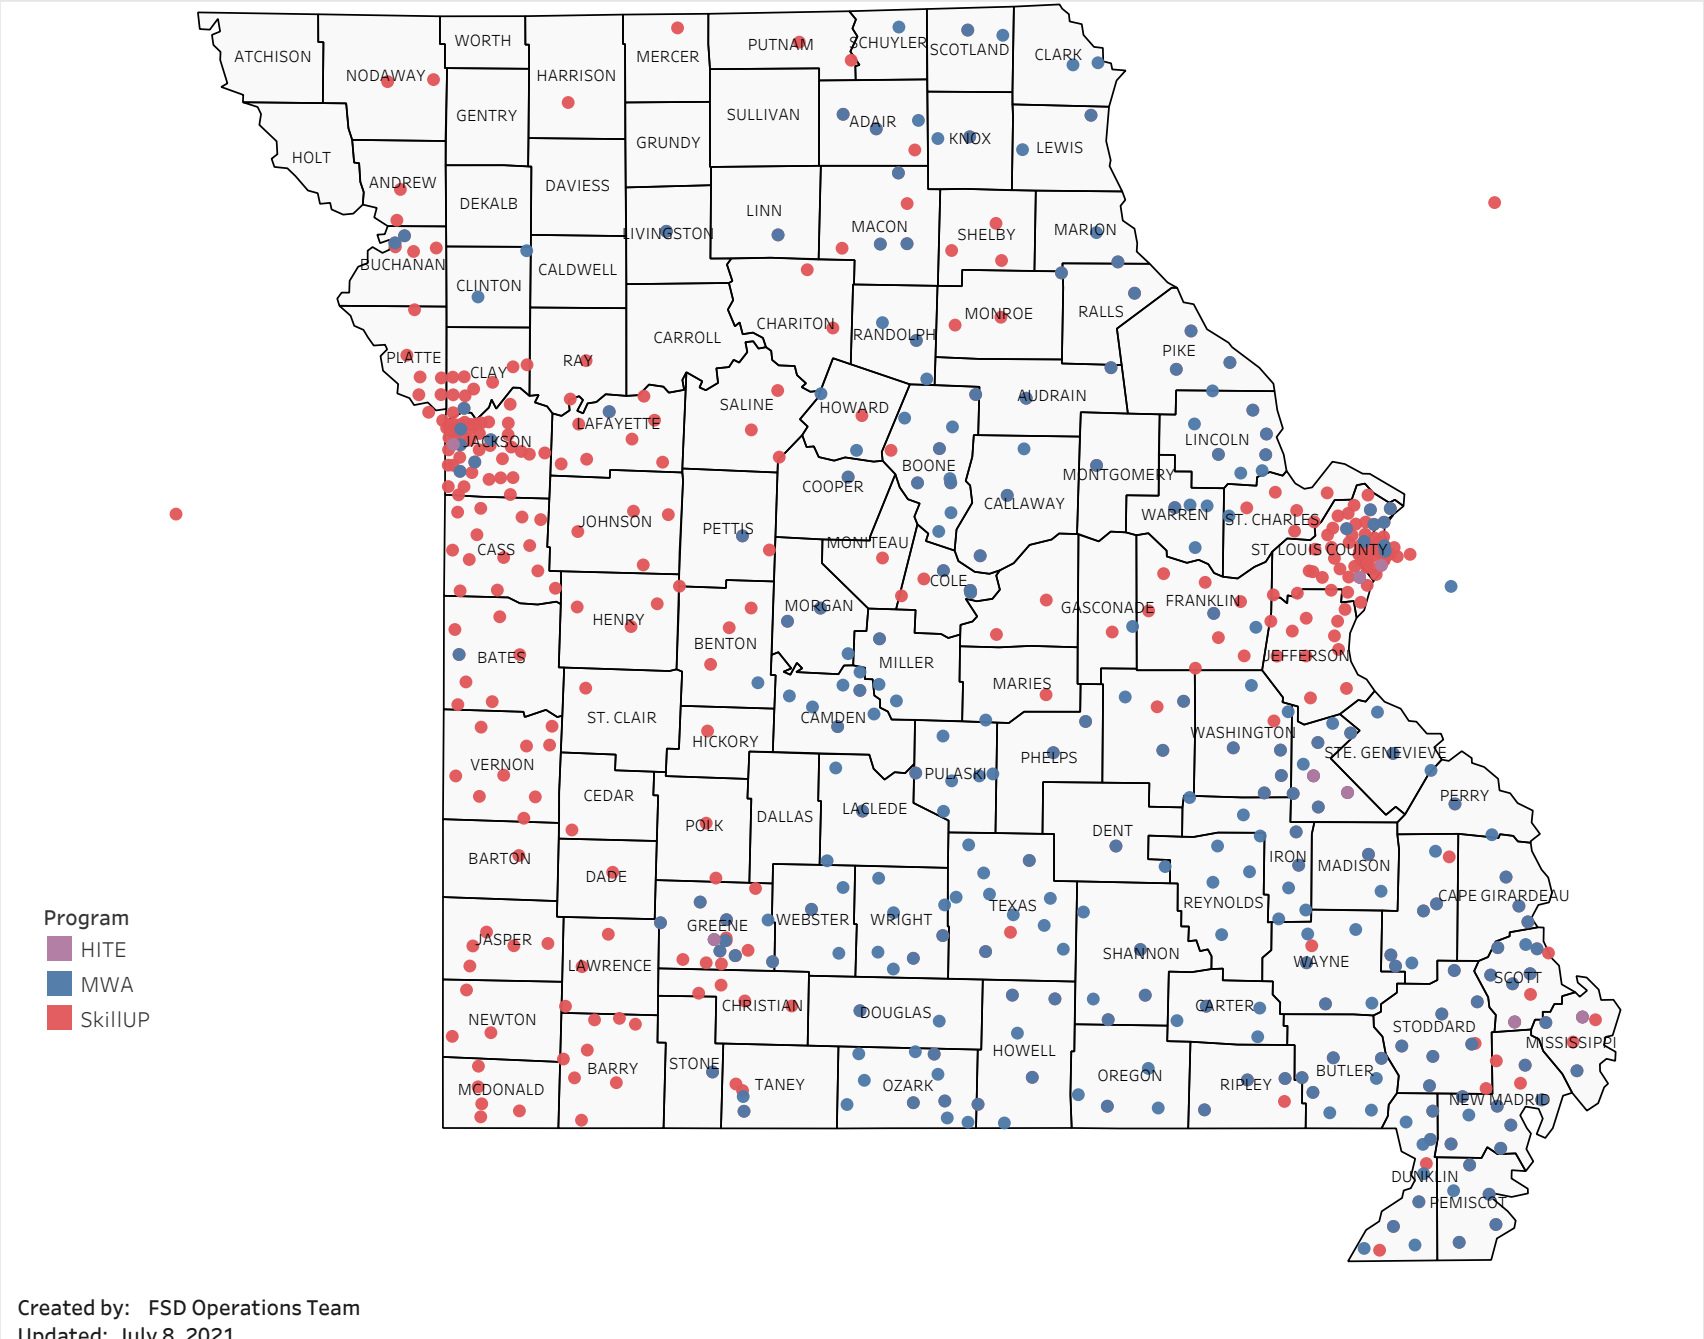

E&T Engagement Effectiveness Survey Dashboard - By Program

E&T Engagement Effectiveness Survey Dashboard - By Sources

Created by: FSD Operations Team
 Updated: July 8, 2021

Statewide Survey Map

This map is showing zip codes the E&T programs reached. The green shade is showing MWA and red is for SkillUP. The golden color is where the two providers overlap. The gray areas perhaps have not been reached yet. NOTE: Any shade of color other than the three shown in the legend shows the presence of more than one provider.

HITE

MWA

SkillUP

Survey counts

Survey on Program Line

County Name	Program			Grand Total
	HITE	MWA	SkillUP	
Grand Total	13	2,271	5,845	8,129
Ripley		47	1,213	1,260
St. Louis County	1	8	828	837
St. Louis City	1	4	762	767
Scott	1	106	281	388
Jackson	1	5	376	382
St. Francois	7	253	77	337
New Madrid		49	169	218
Cass			213	213
Dunklin		57	149	206
Mississippi	1	48	156	205
Pemiscot		27	178	205
Laclede		138	50	188
Butler		156	28	184
Boone		111	68	179
Cape Girardeau		122	39	161
Greene	1	35	113	149
Howell		115	32	147
Stoddard		51	94	145
Pulaski		95	1	96
Wright		67	17	84
Cole		16	59	75
Camden		53	21	74
Phelps		17	56	73
Vernon			73	73
Lincoln		62	5	67
Bates		1	64	65
Jefferson			61	61
Texas		57	3	60
Warren		38	13	51
Wayne		44	7	51
Buchanan		5	44	49
Shannon		34	14	48
Jasper			47	47
Marion		25	22	47
Adair		31	13	44
Franklin		2	35	37
Monroe		3	33	36
Clay		1	34	35
Miller		18	15	33
Randolph		22	11	33
Iron		27	5	32
Washington		11	21	32

Survey on Program Line

County Name	HITE	Program		Grand Total
		MWA	SkillUP	
Clinton		3		3
Linn		1	2	3
Livingston		2	1	3
Polk			3	3
Ralls		1	2	3
Dade			2	2
Gasconade		1	1	2
Hickory			2	2
Nodaway			2	2
Ray			2	2
St. Clair			2	2
Stone		1	1	2
Andrew			1	1
Barton			1	1
Cedar			1	1
Chariton			1	1
Harrison			1	1
Maries			1	1
Mercer			1	1