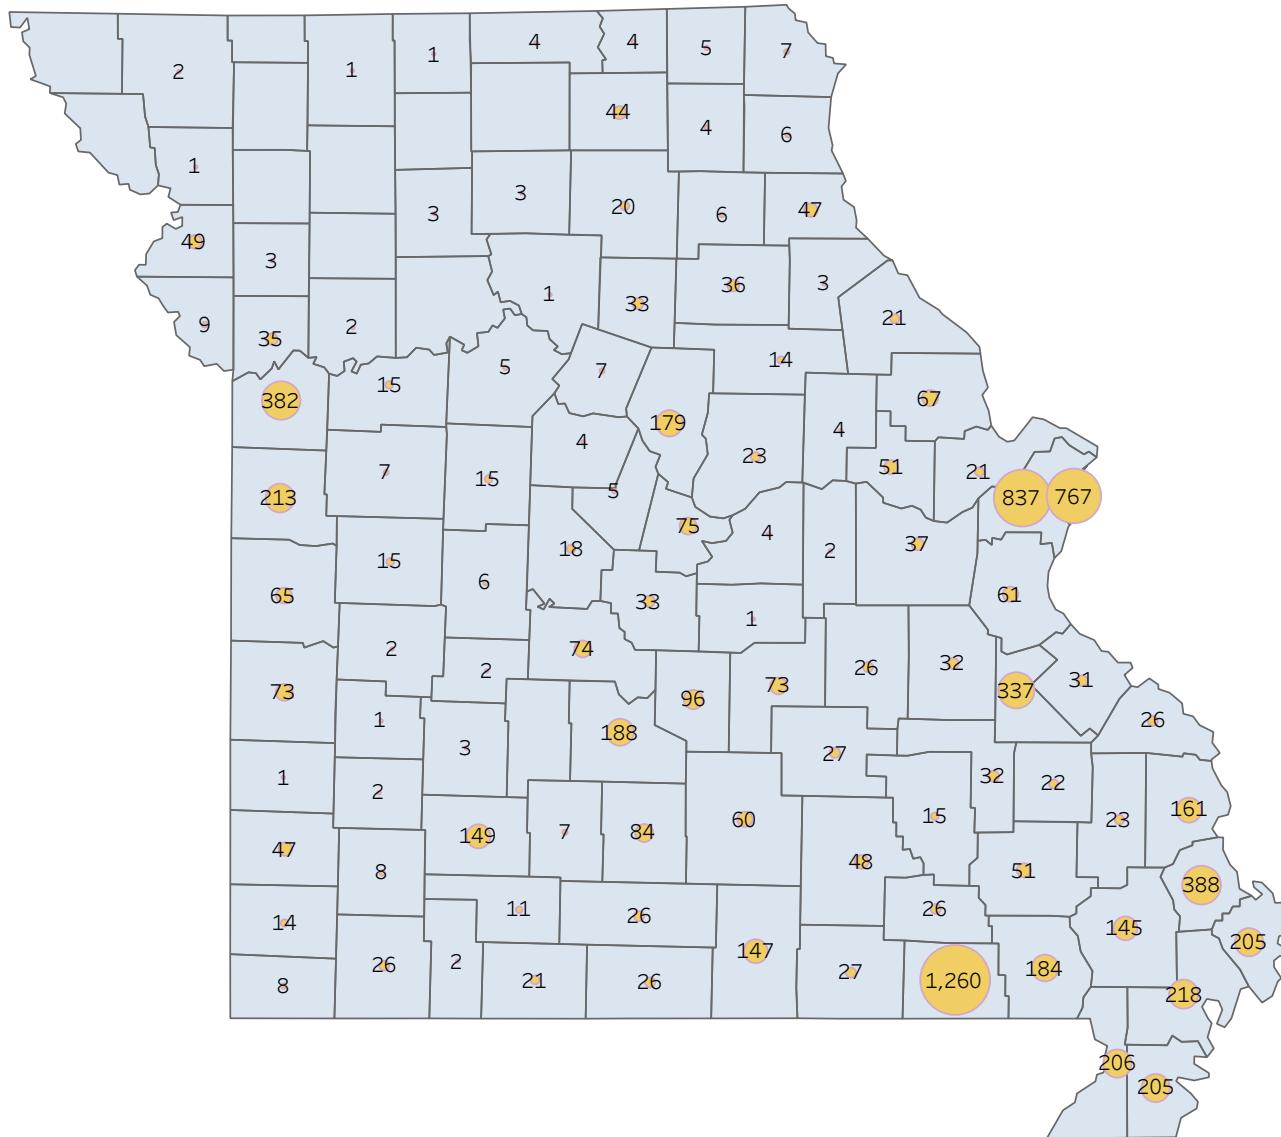

E&T Engagement Effectiveness Survey Dashboard - By Program

E&T Engagement Effectiveness Survey Dashboard - By Sources

Created by: FSD Operations Team
 Updated: July 8, 2021

Statewide Survey Map

This map is showing zip codes the E&T programs reached. The green shade is showing MWA and red is for SkillUP. The golden color is where the two providers overlap. The gray areas perhaps have not been reached yet. NOTE: Any shade of color other than the three shown in the legend shows the presence of more than one provider.

■ HITE ■ MWA ■ SkillUP

Created by: FSD Operations Team
Updated: July 8, 2021

Metropolitan Survey Map

Metro St. Louis E&T programs survey zip codes

Kansas City area E&T programs survey zip codes

Created by: FSD Operations Team
Updated: July 8, 2021

HITE

MWA

SkillUP

Survey counts

Survey on Program Line

County Name	Program			Grand Total
	HITE	MWA	SkillUP	
Grand Total	13	2,271	5,845	8,129
Ripley		47	1,213	1,260
St. Louis County	1	8	828	837
St. Louis City	1	4	762	767
Scott	1	106	281	388
Jackson	1	5	376	382
St. Francois	7	253	77	337
New Madrid		49	169	218
Cass			213	213
Dunklin		57	149	206
Mississippi	1	48	156	205
Pemiscot		27	178	205
Laclede		138	50	188
Butler		156	28	184
Boone		111	68	179
Cape Girardeau		122	39	161
Greene	1	35	113	149
Howell		115	32	147
Stoddard		51	94	145
Pulaski		95	1	96
Wright		67	17	84
Cole		16	59	75
Camden		53	21	74
Phelps		17	56	73
Vernon			73	73
Lincoln		62	5	67
Bates		1	64	65
Jefferson			61	61
Texas		57	3	60
Warren		38	13	51
Wayne		44	7	51
Buchanan		5	44	49
Shannon		34	14	48
Jasper			47	47
Marion		25	22	47
Adair		31	13	44
Franklin		2	35	37
Monroe		3	33	36
Clay		1	34	35
Miller		18	15	33
Randolph		22	11	33
Iron		27	5	32
Washington		11	21	32