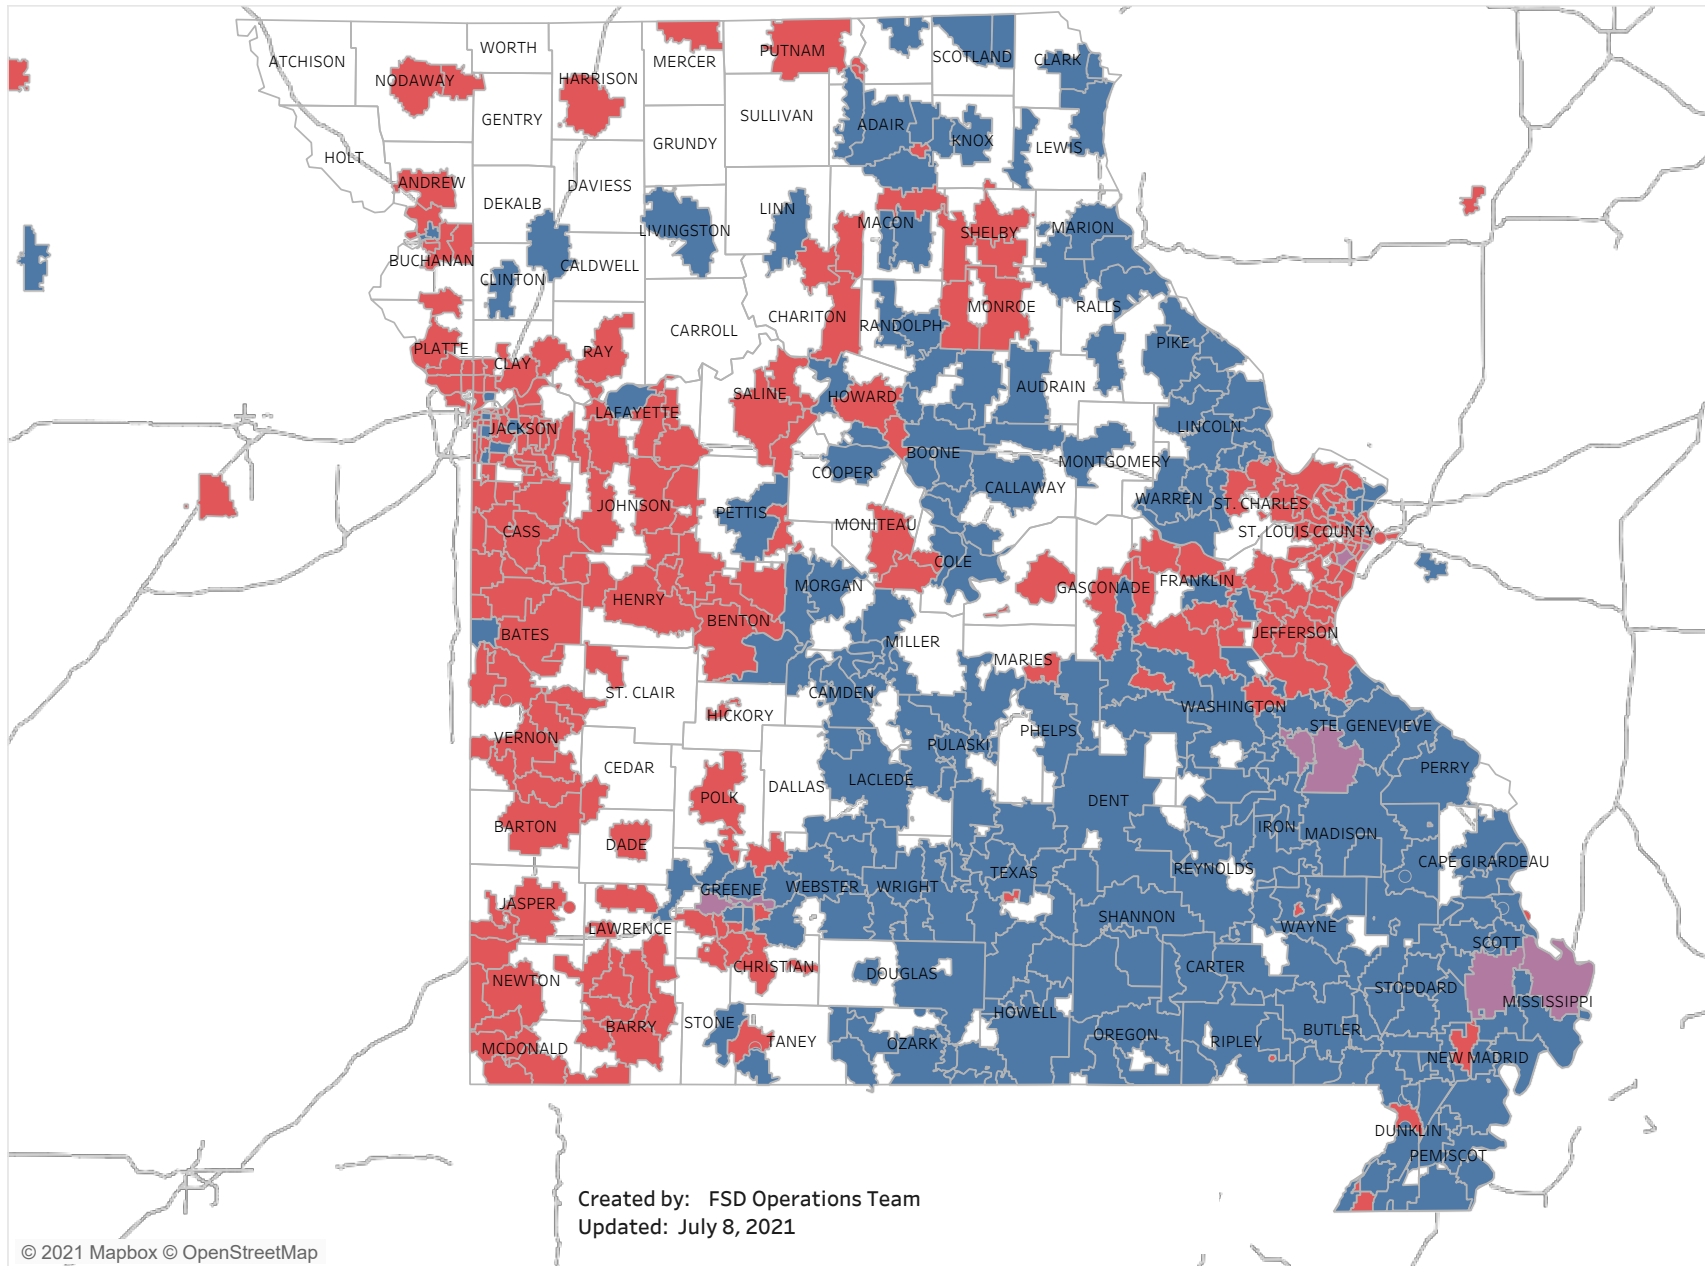

E&T Engagement Effectiveness Survey Dashboard - By Program

E&T Engagement Effectiveness Survey Dashboard - By Sources

Created by: FSD Operations Team
 Updated: July 8, 2021

Statewide Survey Map

This map is showing zip codes the E&T programs reached. The green shade is showing MWA and red is for SkillUP. The golden color is where the two providers overlap. The gray areas perhaps have not been reached yet. NOTE: Any shade of color other than the three shown in the legend shows the presence of more than one provider.

■ HITE ■ MWA ■ SkillUP

Created by: FSD Operations Team
Updated: July 8, 2021

Metropolitan Survey Map

Metro St. Louis E&T programs survey zip codes

Kansas City area E&T programs survey zip codes

Created by: FSD Operations Team
Updated: July 8, 2021

HITE

MWA

SkillUP

Survey counts

Survey on Program Line

County Name	Program			Grand Total
	HITE	MWA	SkillUP	
Grand Total	13	2,271	5,845	8,129
Ripley		47	1,213	1,260
St. Louis County	1	8	828	837
St. Louis City	1	4	762	767
Scott	1	106	281	388
Jackson	1	5	376	382
St. Francois	7	253	77	337
New Madrid		49	169	218
Cass			213	213
Dunklin		57	149	206
Mississippi	1	48	156	205
Pemiscot		27	178	205
Laclede		138	50	188
Butler		156	28	184
Boone		111	68	179
Cape Girardeau		122	39	161
Greene	1	35	113	149
Howell		115	32	147
Stoddard		51	94	145
Pulaski		95	1	96
Wright		67	17	84
Cole		16	59	75
Camden		53	21	74
Phelps		17	56	73
Vernon			73	73
Lincoln		62	5	67
Bates		1	64	65
Jefferson			61	61
Texas		57	3	60
Warren		38	13	51
Wayne		44	7	51
Buchanan		5	44	49
Shannon		34	14	48
Jasper			47	47
Marion		25	22	47
Adair		31	13	44
Franklin		2	35	37
Monroe		3	33	36
Clay		1	34	35
Miller		18	15	33
Randolph		22	11	33
Iron		27	5	32
Washington		11	21	32