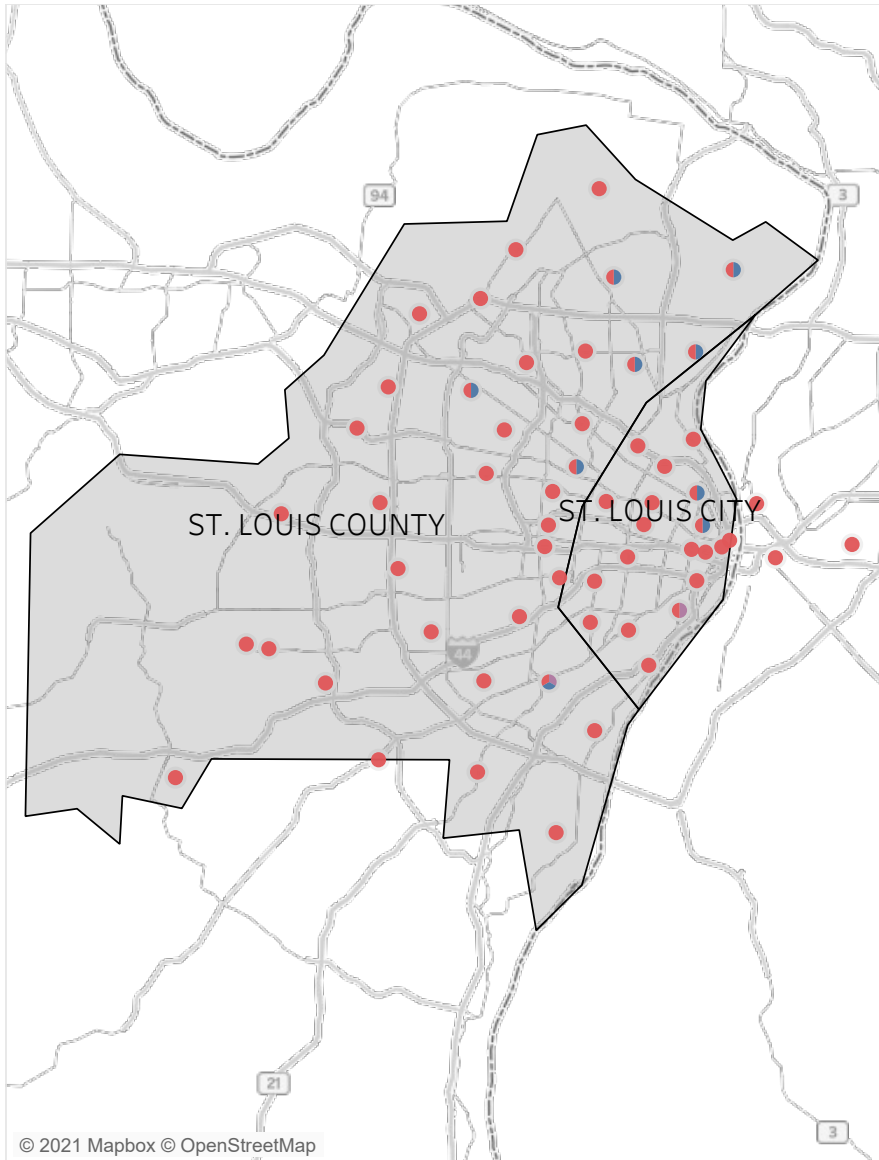

E&T Engagement Effectiveness Survey Dashboard - By Program

E&T Engagement Effectiveness Survey Dashboard - By Sources

Created by: FSD Operations Team
 Updated: July 8, 2021

Statewide Survey Map

This map is showing zip codes the E&T programs reached. The green shade is showing MWA and red is for SkillUP. The golden color is where the two providers overlap. The gray areas perhaps have not been reached yet. NOTE: Any shade of color other than the three shown in the legend shows the presence of more than one provider.

■ HITE ■ MWA ■ SkillUP

Created by: FSD Operations Team
Updated: July 8, 2021

Metropolitan Survey Map

Metro St. Louis E&T programs survey zip codes

Kansas City area E&T programs survey zip codes

Created by: FSD Operations Team
Updated: July 8, 2021

HITE

MWA

SkillUP

Survey counts

Survey on Program Line

County Name	Program			Grand Total
	HITE	MWA	SkillUP	
Grand Total	13	2,271	5,845	8,129
Ripley		47	1,213	1,260
St. Louis County	1	8	828	837
St. Louis City	1	4	762	767
Scott	1	106	281	388
Jackson	1	5	376	382
St. Francois	7	253	77	337
New Madrid		49	169	218
Cass			213	213
Dunklin		57	149	206
Mississippi	1	48	156	205
Pemiscot		27	178	205
Laclede		138	50	188
Butler		156	28	184
Boone		111	68	179
Cape Girardeau		122	39	161
Greene	1	35	113	149
Howell		115	32	147
Stoddard		51	94	145
Pulaski		95	1	96
Wright		67	17	84
Cole		16	59	75
Camden		53	21	74
Phelps		17	56	73
Vernon			73	73
Lincoln		62	5	67
Bates		1	64	65
Jefferson			61	61
Texas		57	3	60
Warren		38	13	51
Wayne		44	7	51
Buchanan		5	44	49
Shannon		34	14	48
Jasper			47	47
Marion		25	22	47
Adair		31	13	44
Franklin		2	35	37
Monroe		3	33	36
Clay		1	34	35
Miller		18	15	33
Randolph		22	11	33
Iron		27	5	32
Washington		11	21	32