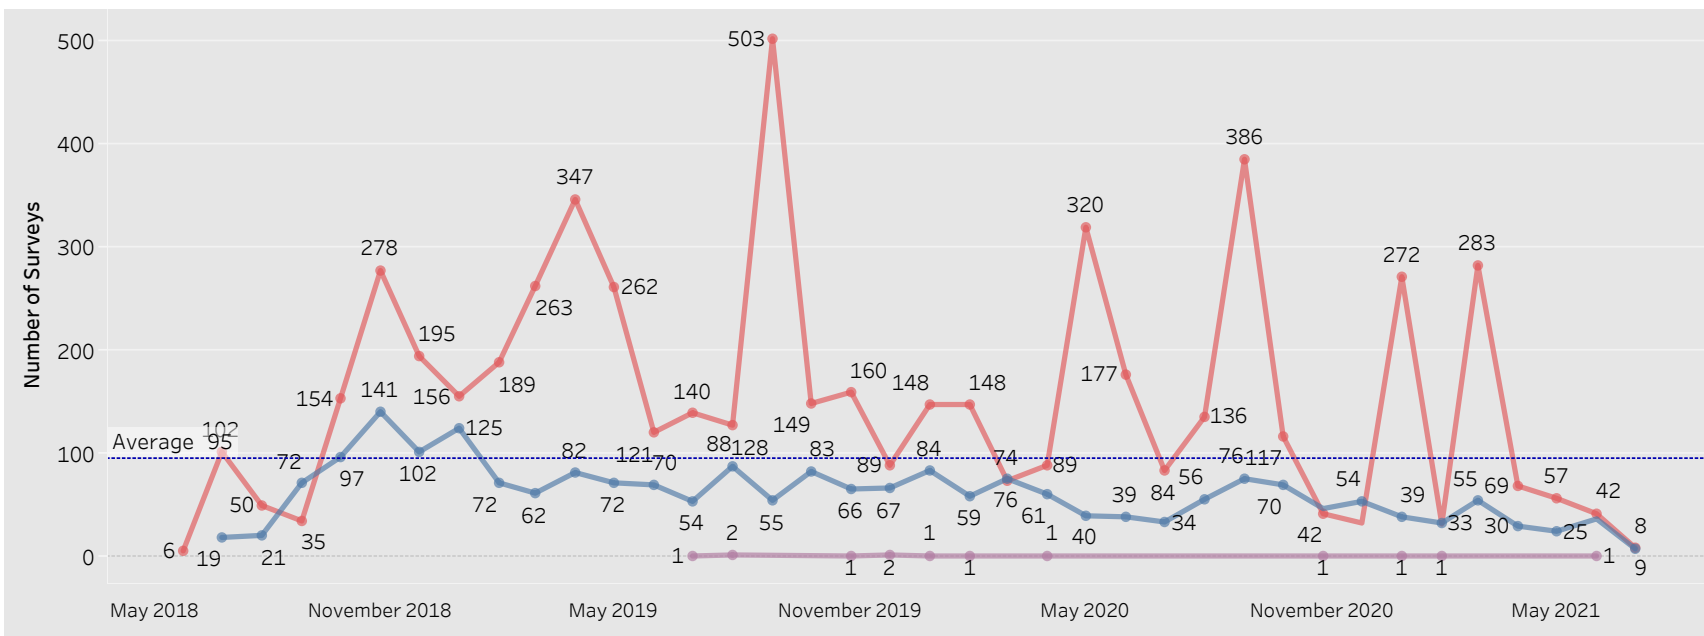

E&T Engagement Effectiveness Survey Dashboard - By Program

E&T Engagement Effectiveness Survey Dashboard - By Sources

Created by: FSD Operations Team
 Updated: July 8, 2021

Statewide Survey Map

This map is showing zip codes the E&T programs reached. The green shade is showing MWA and red is for SkillUP. The golden color is where the two providers overlap. The gray areas perhaps have not been reached yet. NOTE: Any shade of color other than the three shown in the legend shows the presence of more than one provider.

■ HITE ■ MWA ■ SkillUP

Created by: FSD Operations Team
Updated: July 8, 2021

Metropolitan Survey Map

Metro St. Louis E&T programs survey zip codes

Kansas City area E&T programs survey zip codes

Created by: FSD Operations Team
Updated: July 8, 2021

HITE

MWA

SkillUP

Survey counts

Survey on Program Line

County Name	Program			Grand Total
	HITE	MWA	SkillUP	
Grand Total	13	2,271	5,845	8,129
Ripley		47	1,213	1,260
St. Louis County	1	8	828	837
St. Louis City	1	4	762	767
Scott	1	106	281	388
Jackson	1	5	376	382
St. Francois	7	253	77	337
New Madrid		49	169	218
Cass			213	213
Dunklin		57	149	206
Mississippi	1	48	156	205
Pemiscot		27	178	205
Laclede		138	50	188
Butler		156	28	184
Boone		111	68	179
Cape Girardeau		122	39	161
Greene	1	35	113	149
Howell		115	32	147
Stoddard		51	94	145
Pulaski		95	1	96
Wright		67	17	84
Cole		16	59	75
Camden		53	21	74
Phelps		17	56	73
Vernon			73	73
Lincoln		62	5	67
Bates		1	64	65
Jefferson			61	61
Texas		57	3	60
Warren		38	13	51
Wayne		44	7	51
Buchanan		5	44	49
Shannon		34	14	48
Jasper			47	47
Marion		25	22	47
Adair		31	13	44
Franklin		2	35	37
Monroe		3	33	36
Clay		1	34	35
Miller		18	15	33
Randolph		22	11	33
Iron		27	5	32
Washington		11	21	32