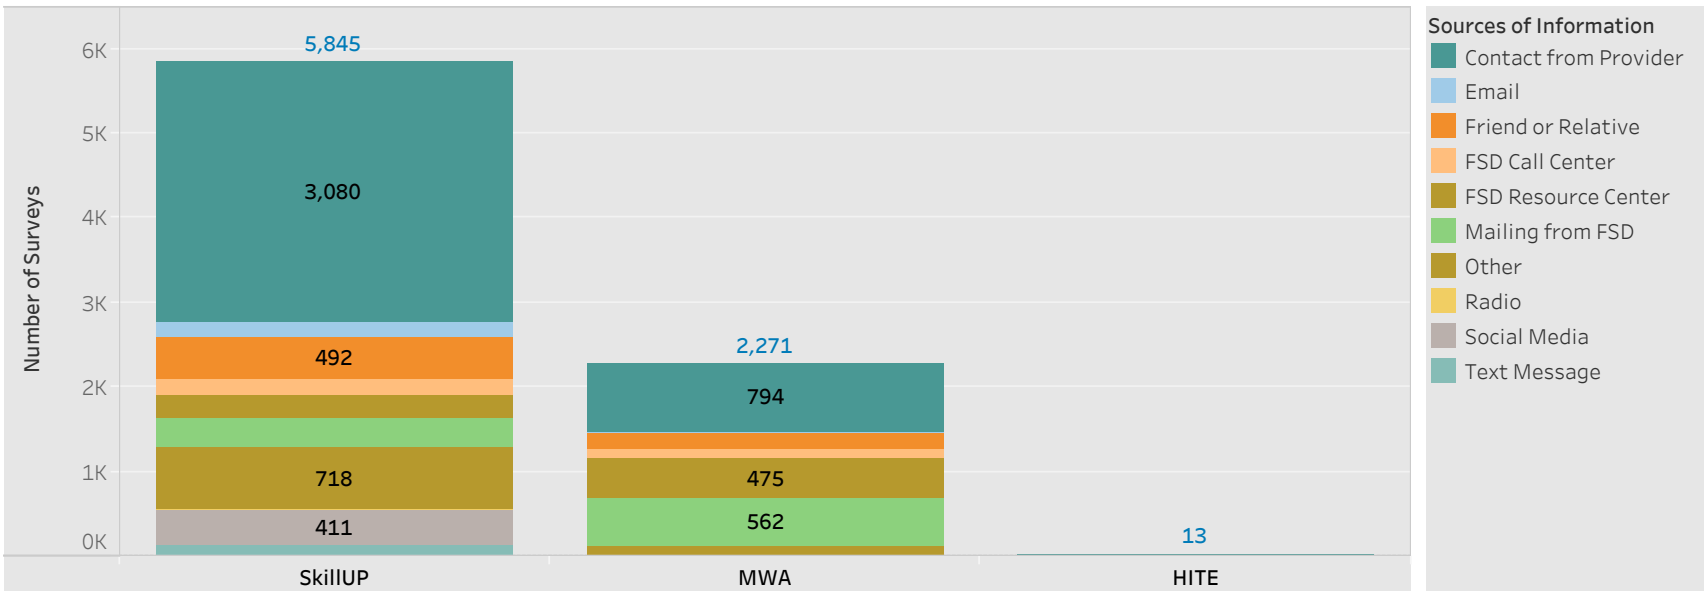

E&T Engagement Effectiveness Survey Dashboard - By Program

E&T Engagement Effectiveness Survey Dashboard - By Sources

Created by: FSD Operations Team
 Updated: July 8, 2021

Statewide Survey Map

This map is showing zip codes the E&T programs reached. The green shade is showing MWA and red is for SkillUP. The golden color is where the two providers overlap. The gray areas perhaps have not been reached yet. NOTE: Any shade of color other than the three shown in the legend shows the presence of more than one provider.

■ HITE ■ MWA ■ SkillUP

Created by: FSD Operations Team
Updated: July 8, 2021

Metropolitan Survey Map

Metro St. Louis E&T programs survey zip codes

Kansas City area E&T programs survey zip codes

Created by: FSD Operations Team
Updated: July 8, 2021

HITE

MWA

SkillUP

Survey counts

Survey on Program Line

County Name	Program			Grand Total
	HITE	MWA	SkillUP	
Grand Total	13	2,271	5,845	8,129
Ripley		47	1,213	1,260
St. Louis County	1	8	828	837
St. Louis City	1	4	762	767
Scott	1	106	281	388
Jackson	1	5	376	382
St. Francois	7	253	77	337
New Madrid		49	169	218
Cass			213	213
Dunklin		57	149	206
Mississippi	1	48	156	205
Pemiscot		27	178	205
Laclede		138	50	188
Butler		156	28	184
Boone		111	68	179
Cape Girardeau		122	39	161
Greene	1	35	113	149
Howell		115	32	147
Stoddard		51	94	145
Pulaski		95	1	96
Wright		67	17	84
Cole		16	59	75
Camden		53	21	74
Phelps		17	56	73
Vernon			73	73
Lincoln		62	5	67
Bates		1	64	65
Jefferson			61	61
Texas		57	3	60
Warren		38	13	51
Wayne		44	7	51
Buchanan		5	44	49
Shannon		34	14	48
Jasper			47	47
Marion		25	22	47
Adair		31	13	44
Franklin		2	35	37
Monroe		3	33	36
Clay		1	34	35
Miller		18	15	33
Randolph		22	11	33
Iron		27	5	32
Washington		11	21	32