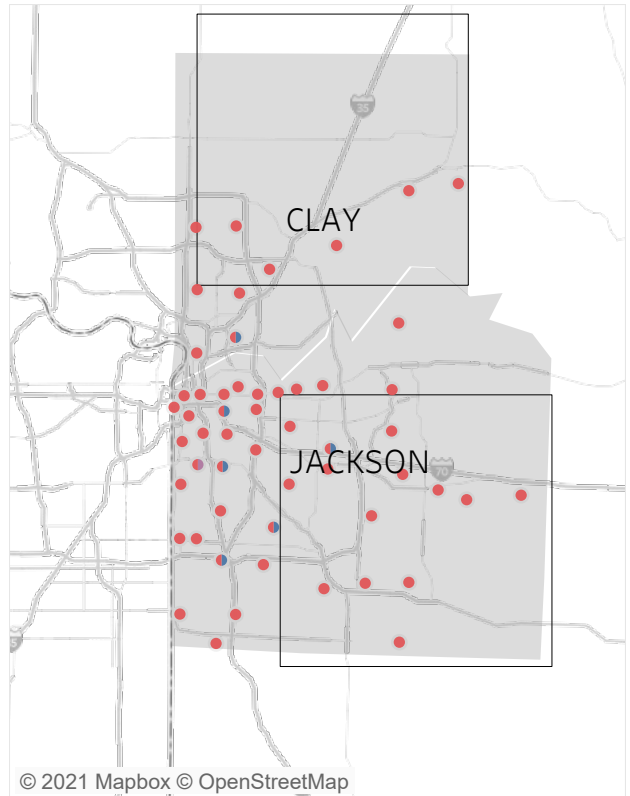

Updated: June 11, 2021

Statewide Survey Map

- Program**
- HITE
 - MWA
 - SkillUP

Team

Metropolitan Survey Map

Metro St. Louis E&T programs
survey zip codes

Kansas City area E&T programs
survey zip codes

Created by: FSD Operations Team
Updated: June 11, 2021

■ HITE

■ MWA

■ SkillUP

Survey counts

Survey on Program Line

County Name	HITE	Program		Grand ..
		MWA	SkillUP	
Grand Total	12	2,231	5,820	8,063
Ripley		47	1,213	1,260
St. Louis County	1	8	824	833
St. Louis City	1	4	758	763
Scott	1	104	280	385
Jackson	1	5	375	381
St. Francois	6	251	77	334
New Madrid		49	168	217
Cass			213	213
Pemiscot		27	178	205
Mississippi	1	48	153	202
Dunklin		57	144	201
Laclede		137	50	187
Butler		155	28	183
Boone		111	66	177
Cape Girardeau		118	39	157
Howell		114	32	146
Greene	1	31	113	145
Stoddard		51	94	145
Pulaski		93	1	94
Wright		67	17	84
Cole		15	59	74
Camden		52	21	73
Phelps		17	56	73
Vernon			73	73
Bates		1	64	65
Lincoln		59	5	64
Jefferson			61	61
Texas		57	3	60
Warren		37	13	50
Wayne		43	7	50
Buchanan		5	44	49
Jasper			47	47
Marion		25	22	47
Shannon		32	14	46
Adair		29	13	42
Franklin		2	35	37
Clay		1	34	35
Monroe			33	33
Iron		27	5	32
Miller		17	15	32
Randolph		20	11	31
Ste. Genevieve		30	1	31
Washington		10	20	30
Dent		16	11	27
Oregon		26	1	27
Barry			26	26
Douglas		19	7	26
Ozark		24	2	26
Perry		24	2	26
Carter		21	4	25
Crawford		5	20	25
Bollinger		6	17	23