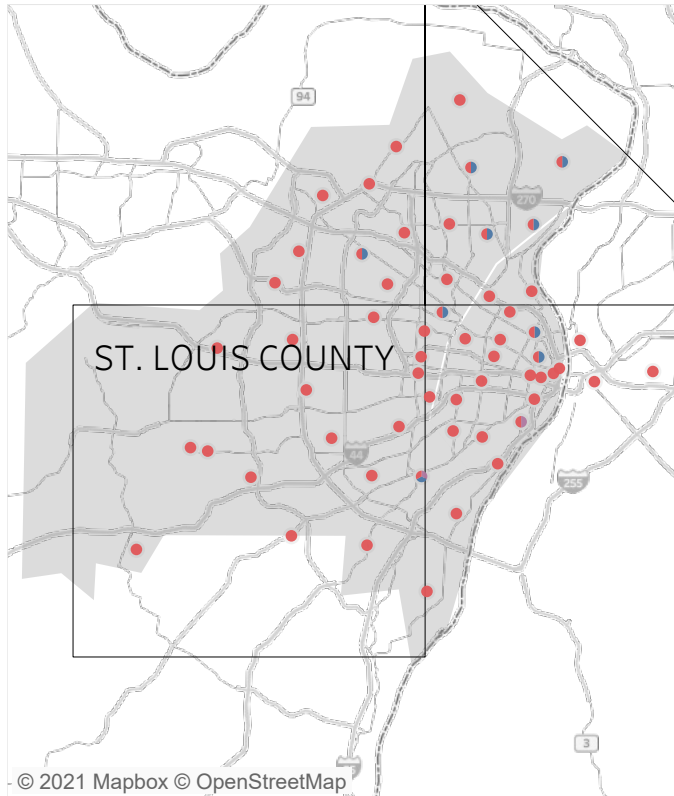

Updated: June 11, 2021

Statewide Survey Map

- Program**
- HITE
 - MWA
 - SkillUP

Team

Metropolitan Survey Map

Metro St. Louis E&T programs
survey zip codes

Kansas City area E&T programs
survey zip codes

Created by: FSD Operations Team
Updated: June 11, 2021

■ HITE

■ MWA

■ SkillUP

Survey counts

Survey on Program Line

County Name	HITE	Program		Grand ..
		MWA	SkillUP	
Grand Total	12	2,231	5,820	8,063
Ripley		47	1,213	1,260
St. Louis County	1	8	824	833
St. Louis City	1	4	758	763
Scott	1	104	280	385
Jackson	1	5	375	381
St. Francois	6	251	77	334
New Madrid		49	168	217
Cass			213	213
Pemiscot		27	178	205
Mississippi	1	48	153	202
Dunklin		57	144	201
Laclede		137	50	187
Butler		155	28	183
Boone		111	66	177
Cape Girardeau		118	39	157
Howell		114	32	146
Greene	1	31	113	145
Stoddard		51	94	145
Pulaski		93	1	94
Wright		67	17	84
Cole		15	59	74
Camden		52	21	73
Phelps		17	56	73
Vernon			73	73
Bates		1	64	65
Lincoln		59	5	64
Jefferson			61	61
Texas		57	3	60
Warren		37	13	50
Wayne		43	7	50
Buchanan		5	44	49
Jasper			47	47
Marion		25	22	47
Shannon		32	14	46
Adair		29	13	42
Franklin		2	35	37
Clay		1	34	35
Monroe			33	33
Iron		27	5	32
Miller		17	15	32
Randolph		20	11	31
Ste. Genevieve		30	1	31
Washington		10	20	30
Dent		16	11	27
Oregon		26	1	27
Barry			26	26
Douglas		19	7	26
Ozark		24	2	26
Perry		24	2	26
Carter		21	4	25
Crawford		5	20	25
Bollinger		6	17	23