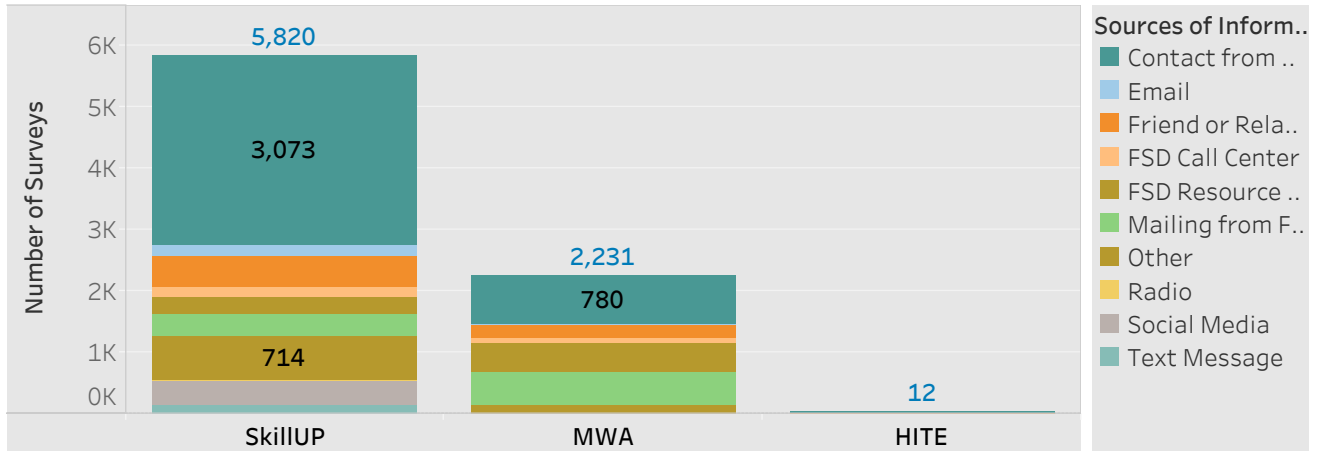

E&T Engagement Effectiveness Survey Dashboard - By Program

Created by: FSD Operations Team
 Updated: June 11, 2021

■ HITE ■ MWA ■ SkillUP

E&T Engagement Effectiveness Survey Dashboard - By Sources

Created by: FSD Operations Team

Updated: June 11, 2021

Statewide Survey Map

- Program**
- HITE
 - MWA
 - SkillUP

Team

Metropolitan Survey Map

Metro St. Louis E&T programs
survey zip codes

Kansas City area E&T programs
survey zip codes

Created by: FSD Operations Team
Updated: June 11, 2021

■ HITE

■ MWA

■ SkillUP

Survey counts

Survey on Program Line

County Name	HITE	Program		Grand ..
		MWA	SkillUP	
Grand Total	12	2,231	5,820	8,063
Ripley		47	1,213	1,260
St. Louis County	1	8	824	833
St. Louis City	1	4	758	763
Scott	1	104	280	385
Jackson	1	5	375	381
St. Francois	6	251	77	334
New Madrid		49	168	217
Cass			213	213
Pemiscot		27	178	205
Mississippi	1	48	153	202
Dunklin		57	144	201
Laclede		137	50	187
Butler		155	28	183
Boone		111	66	177
Cape Girardeau		118	39	157
Howell		114	32	146
Greene	1	31	113	145
Stoddard		51	94	145
Pulaski		93	1	94
Wright		67	17	84
Cole		15	59	74
Camden		52	21	73
Phelps		17	56	73
Vernon			73	73
Bates		1	64	65
Lincoln		59	5	64
Jefferson			61	61
Texas		57	3	60
Warren		37	13	50
Wayne		43	7	50
Buchanan		5	44	49
Jasper			47	47
Marion		25	22	47
Shannon		32	14	46
Adair		29	13	42
Franklin		2	35	37
Clay		1	34	35
Monroe			33	33
Iron		27	5	32
Miller		17	15	32
Randolph		20	11	31
Ste. Genevieve		30	1	31
Washington		10	20	30
Dent		16	11	27
Oregon		26	1	27
Barry			26	26
Douglas		19	7	26
Ozark		24	2	26
Perry		24	2	26
Carter		21	4	25
Crawford		5	20	25
Bollinger		6	17	23