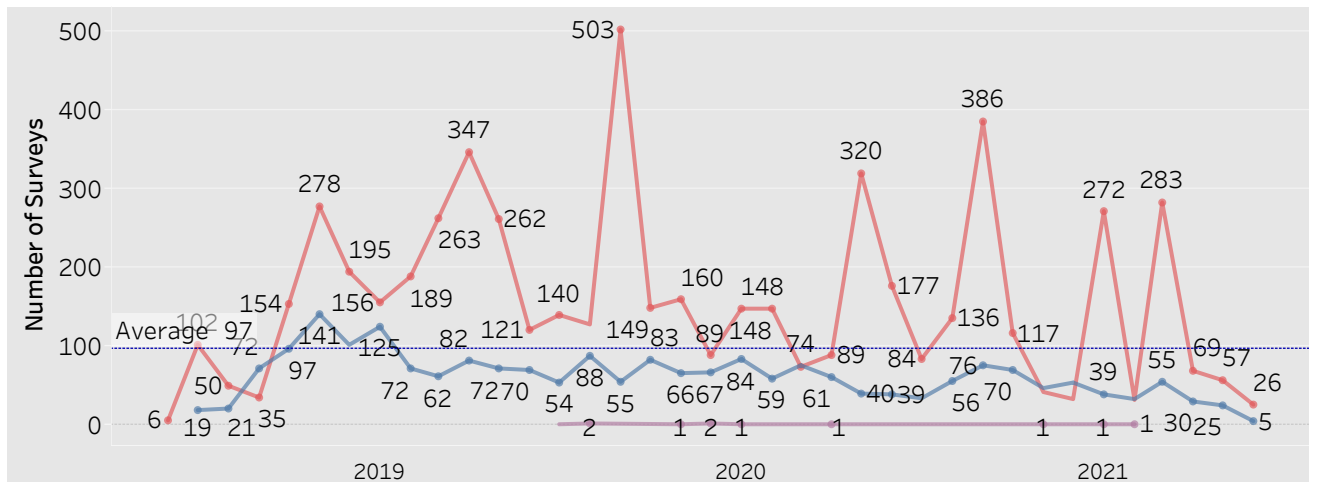

E&T Engagement Effectiveness Survey Dashboard - By Program

Created by: FSD Operations Team
 Updated: June 11, 2021

■ HITE ■ MWA ■ SkillUP

E&T Engagement Effectiveness Survey Dashboard - By Sources

Created by: FSD Operations Team

Updated: June 11, 2021

Statewide Survey Map

- Program**
- HITE
 - MWA
 - SkillUP

Team

Metropolitan Survey Map

Metro St. Louis E&T programs
survey zip codes

Kansas City area E&T programs
survey zip codes

Created by: FSD Operations Team
Updated: June 11, 2021

■ HITE

■ MWA

■ SkillUP

Survey counts

Survey on Program Line

County Name	HITE	Program		Grand ..
		MWA	SkillUP	
Grand Total	12	2,231	5,820	8,063
Ripley		47	1,213	1,260
St. Louis County	1	8	824	833
St. Louis City	1	4	758	763
Scott	1	104	280	385
Jackson	1	5	375	381
St. Francois	6	251	77	334
New Madrid		49	168	217
Cass			213	213
Pemiscot		27	178	205
Mississippi	1	48	153	202
Dunklin		57	144	201
Laclede		137	50	187
Butler		155	28	183
Boone		111	66	177
Cape Girardeau		118	39	157
Howell		114	32	146
Greene	1	31	113	145
Stoddard		51	94	145
Pulaski		93	1	94
Wright		67	17	84
Cole		15	59	74
Camden		52	21	73
Phelps		17	56	73
Vernon			73	73
Bates		1	64	65
Lincoln		59	5	64
Jefferson			61	61
Texas		57	3	60
Warren		37	13	50
Wayne		43	7	50
Buchanan		5	44	49
Jasper			47	47
Marion		25	22	47
Shannon		32	14	46
Adair		29	13	42
Franklin		2	35	37
Clay		1	34	35
Monroe			33	33
Iron		27	5	32
Miller		17	15	32
Randolph		20	11	31
Ste. Genevieve		30	1	31
Washington		10	20	30
Dent		16	11	27
Oregon		26	1	27
Barry			26	26
Douglas		19	7	26
Ozark		24	2	26
Perry		24	2	26
Carter		21	4	25
Crawford		5	20	25
Bollinger		6	17	23