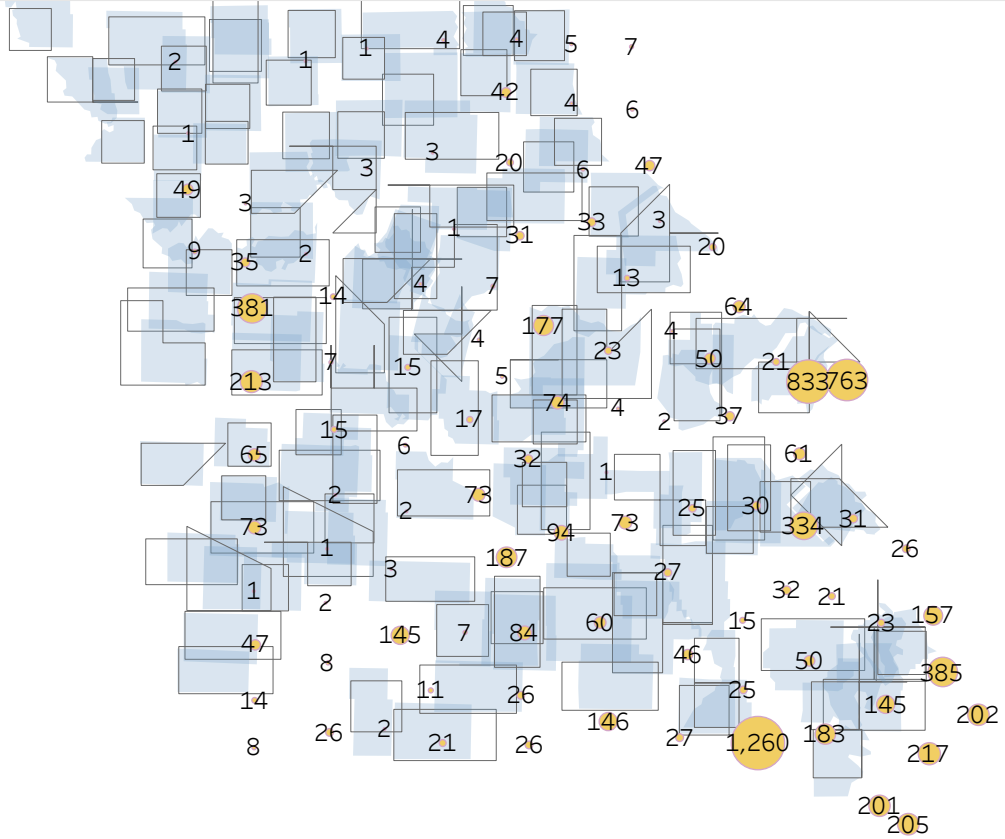

Updated: June 11, 2021

Statewide Survey Map

- Program**
- HITE
 - MWA
 - SkillUP

Team

Metropolitan Survey Map

Metro St. Louis E&T programs
survey zip codes

Kansas City area E&T programs
survey zip codes

Created by: FSD Operations Team
Updated: June 11, 2021

■ HITE

■ MWA

■ SkillUP

Survey counts

Survey on Program Line

County Name	HITE	Program		Grand ..
		MWA	SkillUP	
Grand Total	12	2,231	5,820	8,063
Ripley		47	1,213	1,260
St. Louis County	1	8	824	833
St. Louis City	1	4	758	763
Scott	1	104	280	385
Jackson	1	5	375	381
St. Francois	6	251	77	334
New Madrid		49	168	217
Cass			213	213
Pemiscot		27	178	205
Mississippi	1	48	153	202
Dunklin		57	144	201
Laclede		137	50	187
Butler		155	28	183
Boone		111	66	177
Cape Girardeau		118	39	157
Howell		114	32	146
Greene	1	31	113	145
Stoddard		51	94	145
Pulaski		93	1	94
Wright		67	17	84
Cole		15	59	74
Camden		52	21	73
Phelps		17	56	73
Vernon			73	73
Bates		1	64	65
Lincoln		59	5	64
Jefferson			61	61
Texas		57	3	60
Warren		37	13	50
Wayne		43	7	50
Buchanan		5	44	49
Jasper			47	47
Marion		25	22	47
Shannon		32	14	46
Adair		29	13	42
Franklin		2	35	37
Clay		1	34	35
Monroe			33	33
Iron		27	5	32
Miller		17	15	32
Randolph		20	11	31
Ste. Genevieve		30	1	31
Washington		10	20	30
Dent		16	11	27
Oregon		26	1	27
Barry			26	26
Douglas		19	7	26
Ozark		24	2	26
Perry		24	2	26
Carter		21	4	25
Crawford		5	20	25
Bollinger		6	17	23