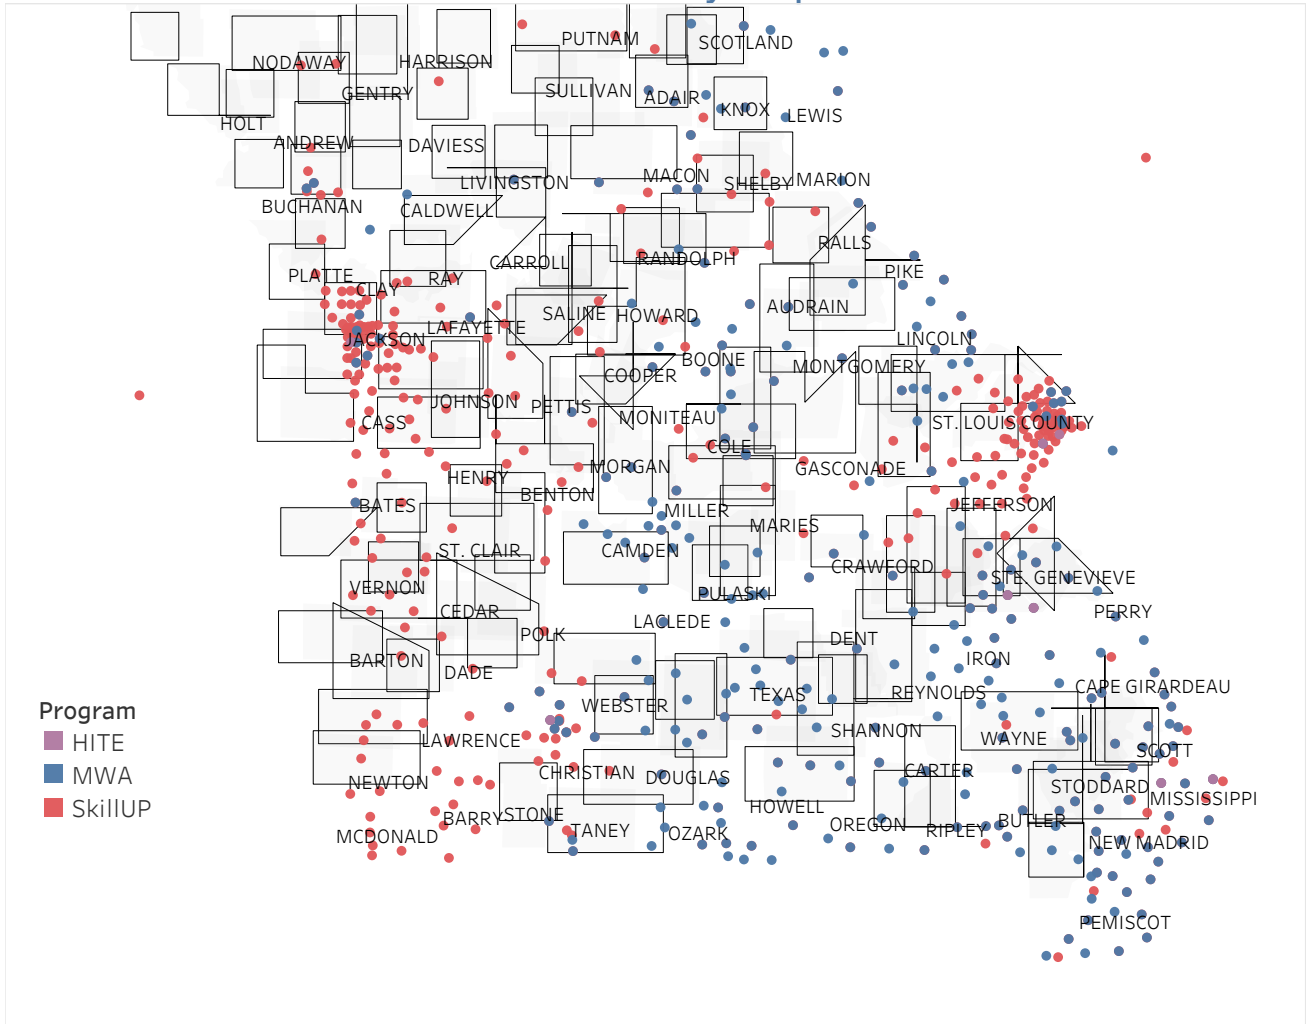

E&T Engagement Effectiveness Survey Dashboard - By Program

Created by: FSD Operations Team
 Updated: June 11, 2021

■ HITE ■ MWA ■ SkillUP

E&T Engagement Effectiveness Survey Dashboard - By Sources

Created by: FSD Operations Team

Updated: June 11, 2021

Statewide Survey Map

- Program**
- HITE
 - MWA
 - SkillUP

Team

Metropolitan Survey Map

Metro St. Louis E&T programs
survey zip codes

Kansas City area E&T programs
survey zip codes

Created by: FSD Operations Team
Updated: June 11, 2021

■ HITE

■ MWA

■ SkillUP

Survey counts

Survey on Program Line

County Name	HITE	Program		Grand ..
		MWA	SkillUP	
Grand Total	12	2,231	5,820	8,063
Ripley		47	1,213	1,260
St. Louis County	1	8	824	833
St. Louis City	1	4	758	763
Scott	1	104	280	385
Jackson	1	5	375	381
St. Francois	6	251	77	334
New Madrid		49	168	217
Cass			213	213
Pemiscot		27	178	205
Mississippi	1	48	153	202
Dunklin		57	144	201
Laclede		137	50	187
Butler		155	28	183
Boone		111	66	177
Cape Girardeau		118	39	157
Howell		114	32	146
Greene	1	31	113	145
Stoddard		51	94	145
Pulaski		93	1	94
Wright		67	17	84
Cole		15	59	74
Camden		52	21	73
Phelps		17	56	73
Vernon			73	73
Bates		1	64	65
Lincoln		59	5	64
Jefferson			61	61
Texas		57	3	60
Warren		37	13	50
Wayne		43	7	50
Buchanan		5	44	49
Jasper			47	47
Marion		25	22	47
Shannon		32	14	46
Adair		29	13	42
Franklin		2	35	37
Clay		1	34	35
Monroe			33	33
Iron		27	5	32
Miller		17	15	32
Randolph		20	11	31
Ste. Genevieve		30	1	31
Washington		10	20	30
Dent		16	11	27
Oregon		26	1	27
Barry			26	26
Douglas		19	7	26
Ozark		24	2	26
Perry		24	2	26
Carter		21	4	25
Crawford		5	20	25
Bollinger		6	17	23