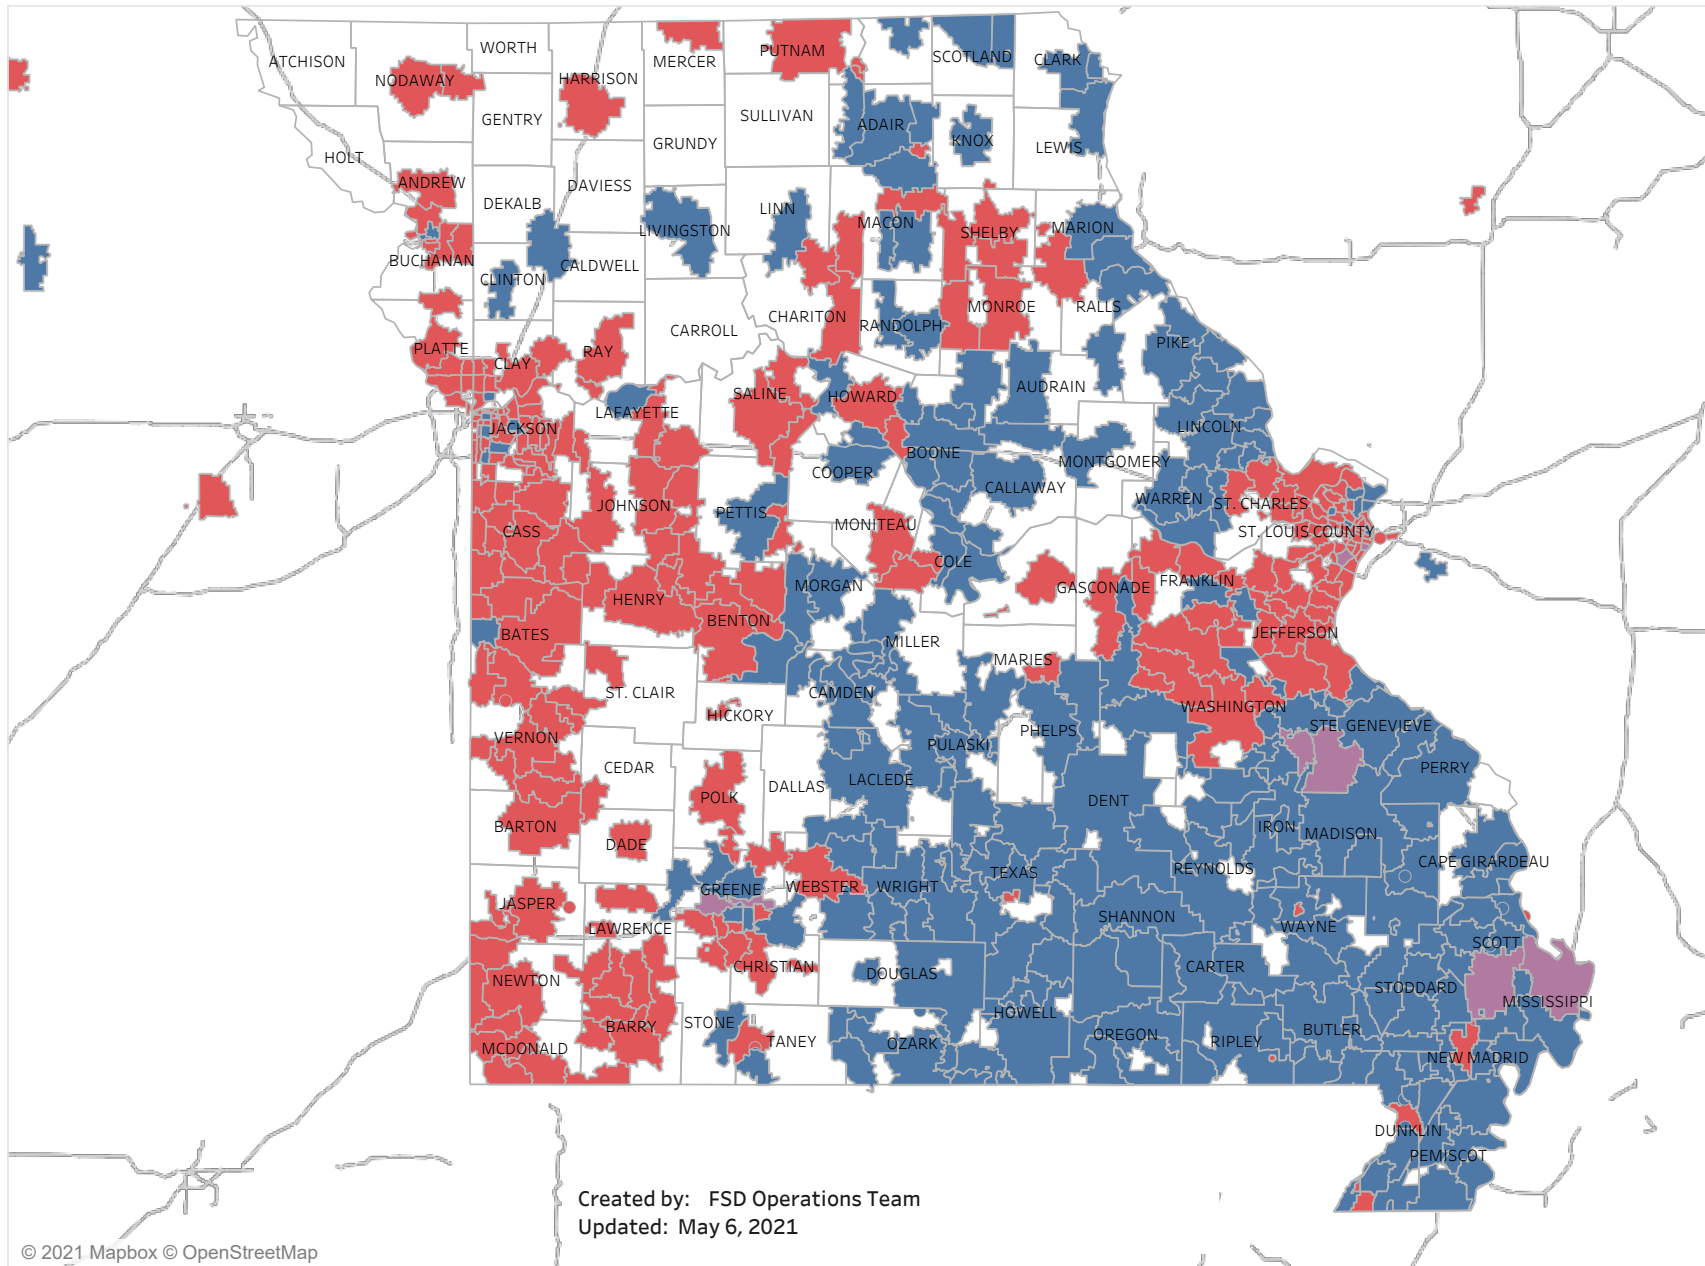

This map is showing zip codes the E&T programs reached. The green shade is showing MWA and red is for SkillUP. The golden color is where the two providers overlap. The gray areas perhaps have not been reached yet. NOTE: Any shade of color other than the three shown in the legend shows the presence of more than one provider.

■ HITE   ■ MWA   ■ SkillUP