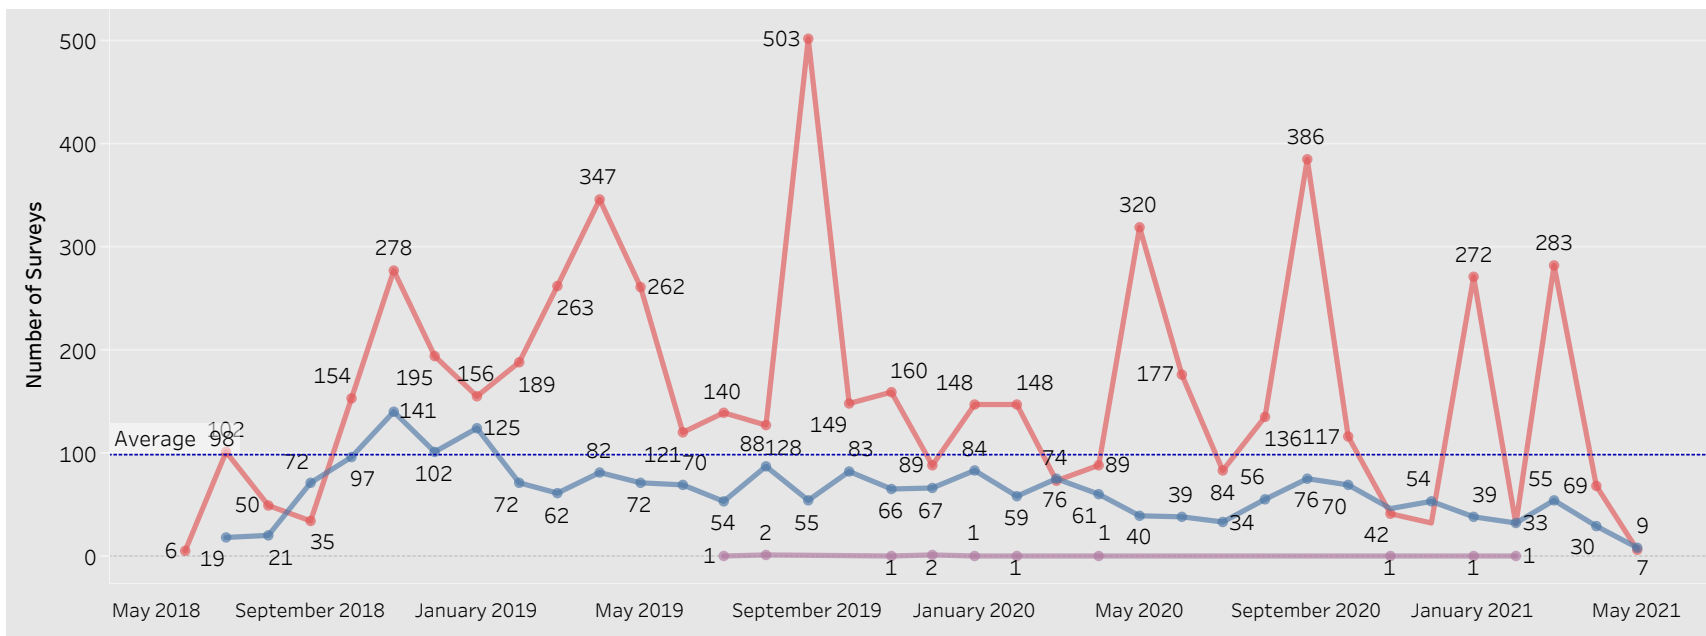

E&T Engagement Effectiveness Survey Dashboard - By Program

Created by: FSD Operations Team
 Updated: May 6, 2021

HITE MWA SkillUP

E&T Engagement Effectiveness Survey Dashboard - By Sources

Created by: FSD Operations Team
 Updated: May 6, 2021

Statewide Survey Map

This map is showing zip codes the E&T programs reached. The green shade is showing MWA and red is for SkillUP. The golden color is where the two providers overlap. The gray areas perhaps have not been reached yet. NOTE: Any shade of color other than the three shown in the legend shows the presence of more than one provider.