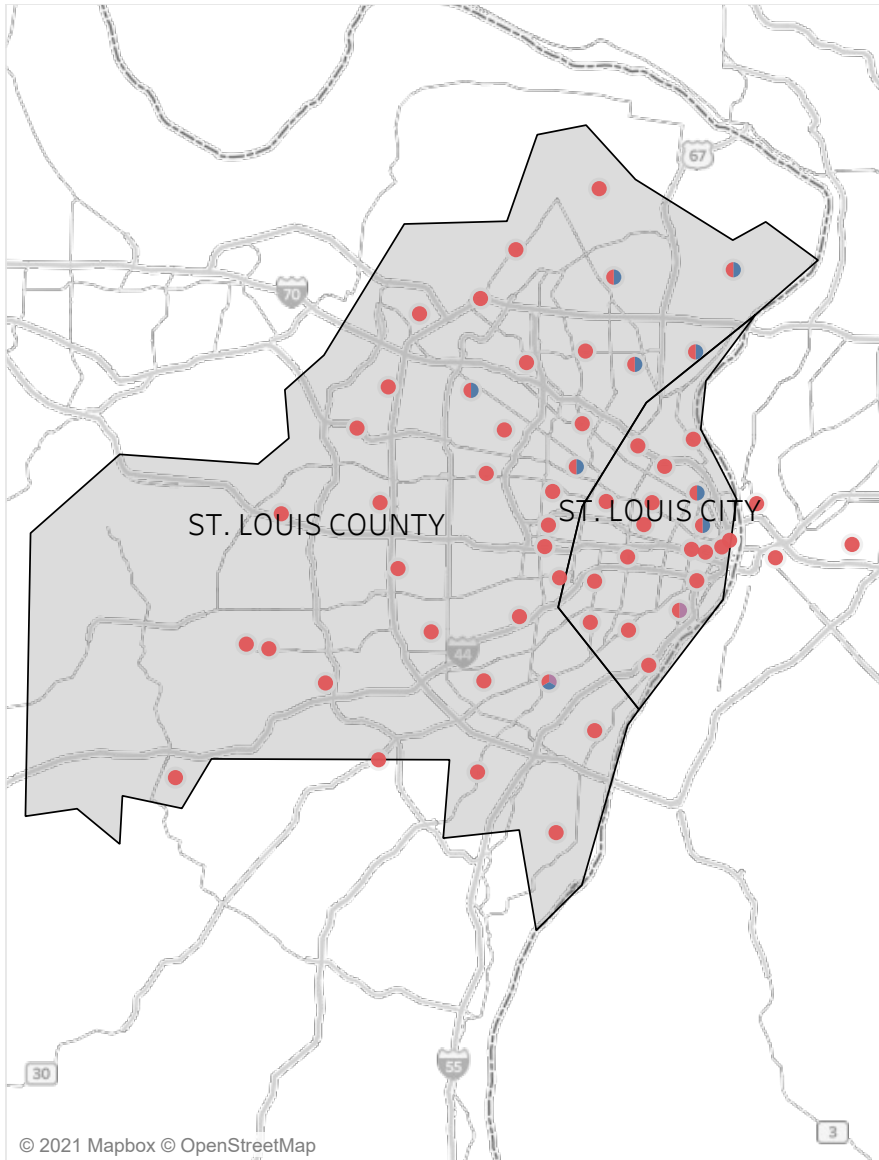

Statewide Survey Map

This map is showing zip codes the E&T programs reached. The green shade is showing MWA and red is for SkillUP. The golden color is where the two providers overlap. The gray areas perhaps have not been reached yet. NOTE: Any shade of color other than the three shown in the legend shows the presence of more than one provider.

■ HITE ■ MWA ■ SkillUP

Metropolitan Survey Map

Metro St. Louis E&T programs survey zip codes

Kansas City area E&T programs survey zip codes

Created by: FSD Operations Team
Updated: May 6, 2021

HITE

MWA

SkillUP

Survey counts

Survey on Program Line

County Name	Program			Grand Total
	HITE	MWA	SkillUP	
Grand Total	12	2,210	5,744	7,966
Ripley		46	1,213	1,259
St. Louis County	1	8	812	821
St. Louis City	1	4	744	749
Scott	1	104	279	384
Jackson	1	5	374	380
St. Francois	6	250	74	330
Cass			213	213
New Madrid		49	160	209
Pemiscot		27	171	198
Mississippi	1	48	147	196
Dunklin		57	135	192
Laclede		137	50	187
Butler		155	28	183
Boone		109	66	175
Cape Girardeau		115	38	153
Howell		113	32	145
Stoddard		51	92	143
Greene	1	27	109	137
Pulaski		92	1	93
Wright		67	17	84
Camden		52	21	73
Phelps		17	56	73
Vernon			73	73
Cole		15	57	72
Bates		1	64	65
Lincoln		57	5	62
Texas		57	3	60
Jefferson			59	59
Wayne		43	7	50
Buchanan		5	44	49
Warren		36	13	49
Jasper			47	47
Marion		25	22	47
Shannon		32	14	46
Adair		29	13	42
Franklin		2	35	37
Clay		1	34	35
Monroe			33	33
Iron		27	5	32
Miller		17	15	32
Randolph		20	11	31
Ste. Genevieve		30	1	31

Survey on Program Line

County Name	HITE	Program		Grand Total
		MWA	SkillUP	
Knox		2	1	3
Linn		1	2	3
Livingston		2	1	3
Polk			3	3
Ralls		1	2	3
Dade			2	2
Gasconade		1	1	2
Hickory			2	2
Nodaway			2	2
Ray			2	2
St. Clair			2	2
Stone		1	1	2
Andrew			1	1
Barton			1	1
Cedar			1	1
Chariton			1	1
Harrison			1	1
Maries			1	1
Mercer			1	1