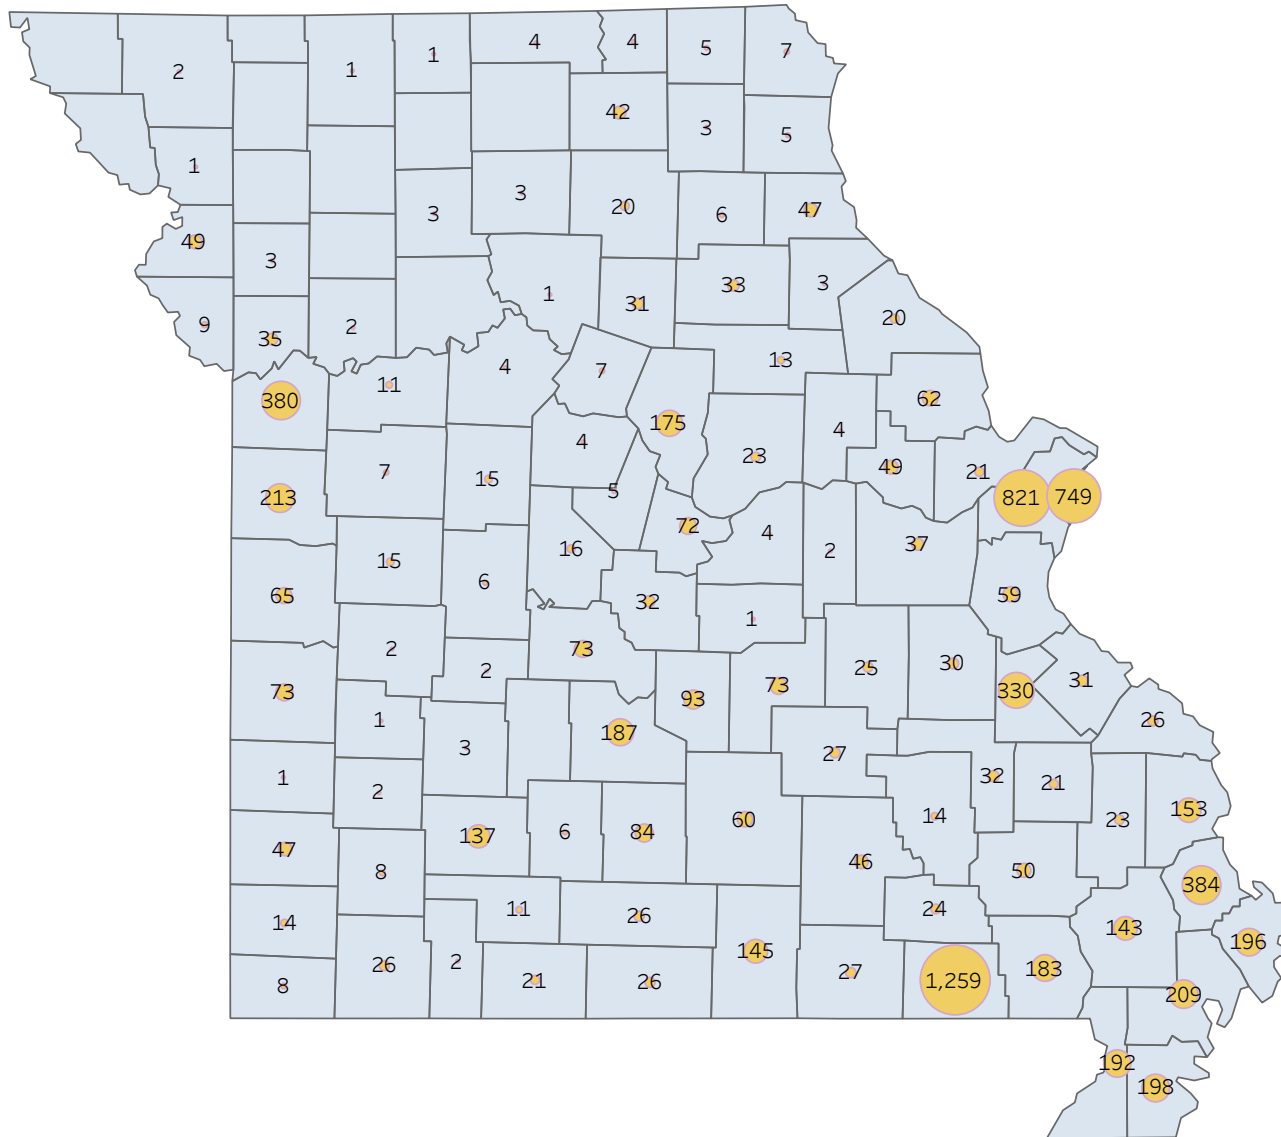

Statewide Survey Map

This map is showing zip codes the E&T programs reached. The green shade is showing MWA and red is for SkillUP. The golden color is where the two providers overlap. The gray areas perhaps have not been reached yet. NOTE: Any shade of color other than the three shown in the legend shows the presence of more than one provider.

■ HITE ■ MWA ■ SkillUP

Metropolitan Survey Map

Metro St. Louis E&T programs survey zip codes

Kansas City area E&T programs survey zip codes

Created by: FSD Operations Team
Updated: May 6, 2021

HITE

MWA

SkillUP

Survey counts

Survey on Program Line

County Name	Program			Grand Total
	HITE	MWA	SkillUP	
Grand Total	12	2,210	5,744	7,966
Ripley		46	1,213	1,259
St. Louis County	1	8	812	821
St. Louis City	1	4	744	749
Scott	1	104	279	384
Jackson	1	5	374	380
St. Francois	6	250	74	330
Cass			213	213
New Madrid		49	160	209
Pemiscot		27	171	198
Mississippi	1	48	147	196
Dunklin		57	135	192
Laclede		137	50	187
Butler		155	28	183
Boone		109	66	175
Cape Girardeau		115	38	153
Howell		113	32	145
Stoddard		51	92	143
Greene	1	27	109	137
Pulaski		92	1	93
Wright		67	17	84
Camden		52	21	73
Phelps		17	56	73
Vernon			73	73
Cole		15	57	72
Bates		1	64	65
Lincoln		57	5	62
Texas		57	3	60
Jefferson			59	59
Wayne		43	7	50
Buchanan		5	44	49
Warren		36	13	49
Jasper			47	47
Marion		25	22	47
Shannon		32	14	46
Adair		29	13	42
Franklin		2	35	37
Clay		1	34	35
Monroe			33	33
Iron		27	5	32
Miller		17	15	32
Randolph		20	11	31
Ste. Genevieve		30	1	31