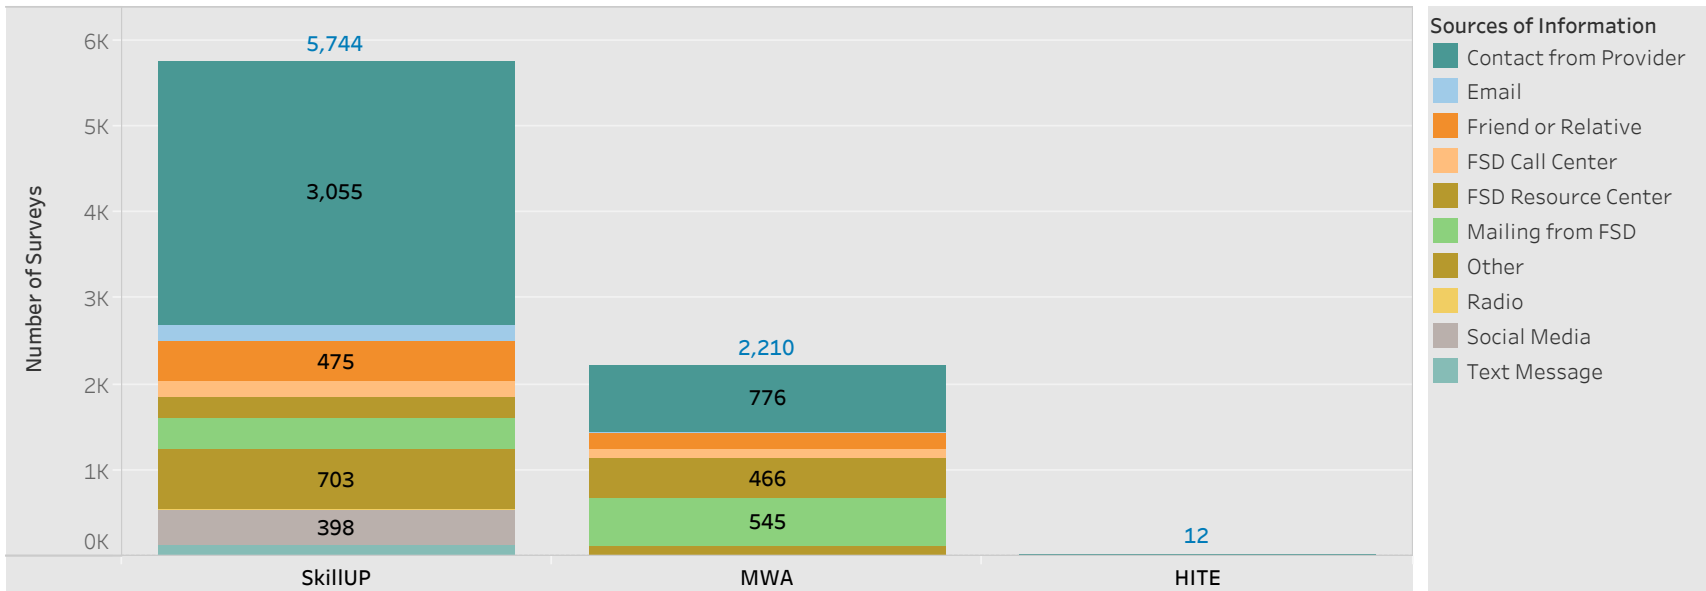

E&T Engagement Effectiveness Survey Dashboard - By Program

Created by: FSD Operations Team
 Updated: May 6, 2021

HITE MWA SkillUP

E&T Engagement Effectiveness Survey Dashboard - By Sources

Created by: FSD Operations Team
 Updated: May 6, 2021

Statewide Survey Map

This map is showing zip codes the E&T programs reached. The green shade is showing MWA and red is for SkillUP. The golden color is where the two providers overlap. The gray areas perhaps have not been reached yet. NOTE: Any shade of color other than the three shown in the legend shows the presence of more than one provider.

■ HITE ■ MWA ■ SkillUP

Metropolitan Survey Map

Metro St. Louis E&T programs survey zip codes

Kansas City area E&T programs survey zip codes

Created by: FSD Operations Team
Updated: May 6, 2021

HITE

MWA

SkillUP

Survey counts

Survey on Program Line

County Name	Program			Grand Total
	HITE	MWA	SkillUP	
Grand Total	12	2,210	5,744	7,966
Ripley		46	1,213	1,259
St. Louis County	1	8	812	821
St. Louis City	1	4	744	749
Scott	1	104	279	384
Jackson	1	5	374	380
St. Francois	6	250	74	330
Cass			213	213
New Madrid		49	160	209
Pemiscot		27	171	198
Mississippi	1	48	147	196
Dunklin		57	135	192
Laclede		137	50	187
Butler		155	28	183
Boone		109	66	175
Cape Girardeau		115	38	153
Howell		113	32	145
Stoddard		51	92	143
Greene	1	27	109	137
Pulaski		92	1	93
Wright		67	17	84
Camden		52	21	73
Phelps		17	56	73
Vernon			73	73
Cole		15	57	72
Bates		1	64	65
Lincoln		57	5	62
Texas		57	3	60
Jefferson			59	59
Wayne		43	7	50
Buchanan		5	44	49
Warren		36	13	49
Jasper			47	47
Marion		25	22	47
Shannon		32	14	46
Adair		29	13	42
Franklin		2	35	37
Clay		1	34	35
Monroe			33	33
Iron		27	5	32
Miller		17	15	32
Randolph		20	11	31
Ste. Genevieve		30	1	31