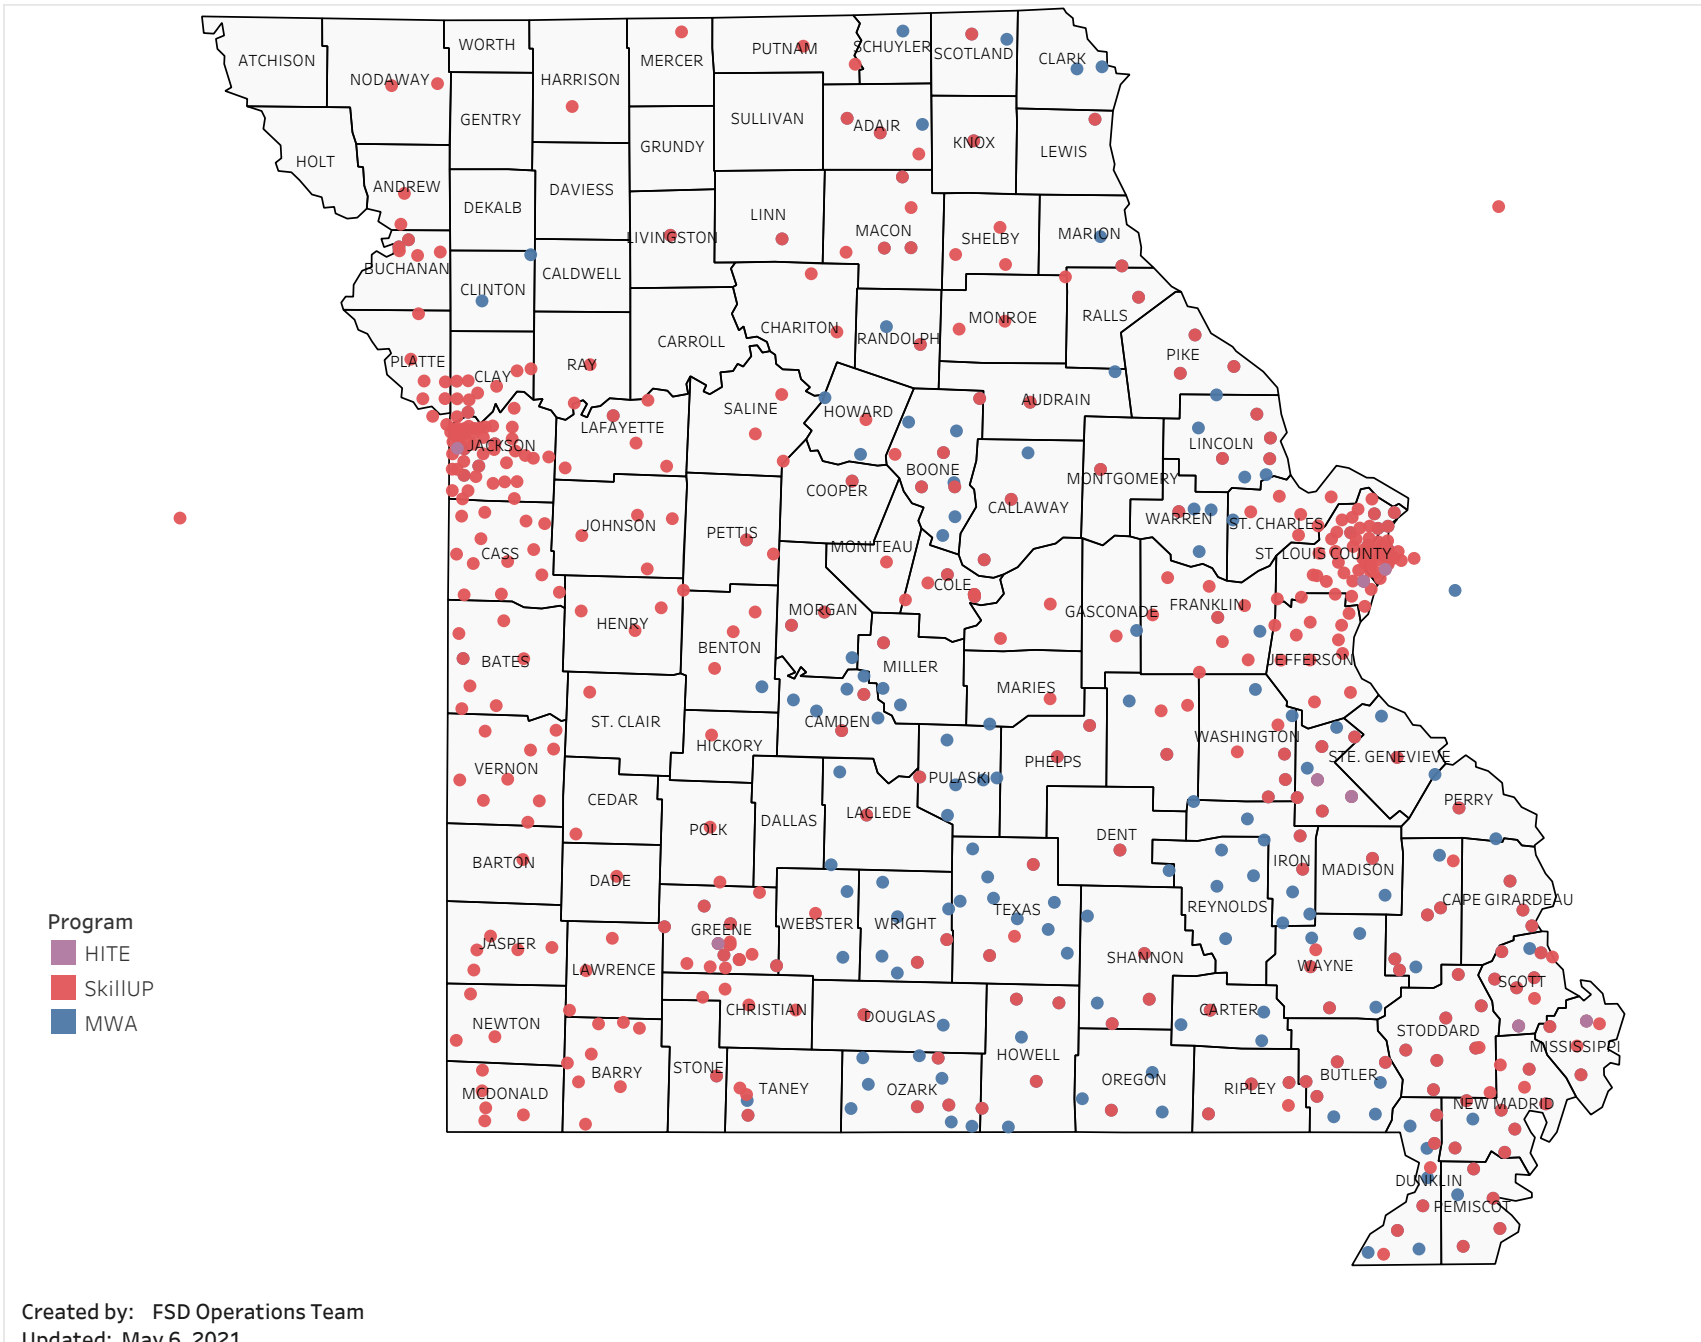

Statewide Survey Map

This map is showing zip codes the E&T programs reached. The green shade is showing MWA and red is for SkillUP. The golden color is where the two providers overlap. The gray areas perhaps have not been reached yet. NOTE: Any shade of color other than the three shown in the legend shows the presence of more than one provider.

■ HITE ■ MWA ■ SkillUP

Metropolitan Survey Map

Metro St. Louis E&T programs survey zip codes

Kansas City area E&T programs survey zip codes

Created by: FSD Operations Team
Updated: May 6, 2021

HITE

MWA

SkillUP

Survey counts

Survey on Program Line

County Name	Program			Grand Total
	HITE	MWA	SkillUP	
Grand Total	12	2,210	5,744	7,966
Ripley		46	1,213	1,259
St. Louis County	1	8	812	821
St. Louis City	1	4	744	749
Scott	1	104	279	384
Jackson	1	5	374	380
St. Francois	6	250	74	330
Cass			213	213
New Madrid		49	160	209
Pemiscot		27	171	198
Mississippi	1	48	147	196
Dunklin		57	135	192
Laclede		137	50	187
Butler		155	28	183
Boone		109	66	175
Cape Girardeau		115	38	153
Howell		113	32	145
Stoddard		51	92	143
Greene	1	27	109	137
Pulaski		92	1	93
Wright		67	17	84
Camden		52	21	73
Phelps		17	56	73
Vernon			73	73
Cole		15	57	72
Bates		1	64	65
Lincoln		57	5	62
Texas		57	3	60
Jefferson			59	59
Wayne		43	7	50
Buchanan		5	44	49
Warren		36	13	49
Jasper			47	47
Marion		25	22	47
Shannon		32	14	46
Adair		29	13	42
Franklin		2	35	37
Clay		1	34	35
Monroe			33	33
Iron		27	5	32
Miller		17	15	32
Randolph		20	11	31
Ste. Genevieve		30	1	31

Survey on Program Line

County Name	HITE	Program		Grand Total
		MWA	SkillUP	
Knox		2	1	3
Linn		1	2	3
Livingston		2	1	3
Polk			3	3
Ralls		1	2	3
Dade			2	2
Gasconade		1	1	2
Hickory			2	2
Nodaway			2	2
Ray			2	2
St. Clair			2	2
Stone		1	1	2
Andrew			1	1
Barton			1	1
Cedar			1	1
Chariton			1	1
Harrison			1	1
Maries			1	1
Mercer			1	1