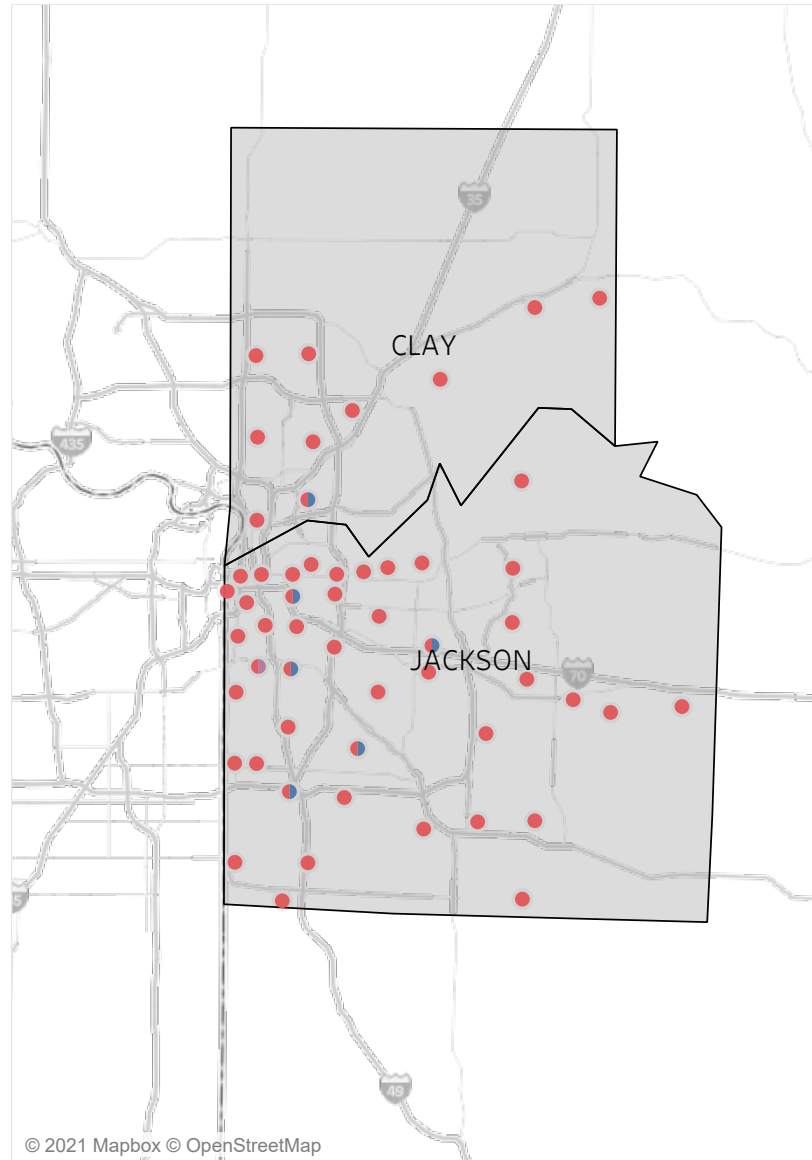

Statewide Survey Map

This map is showing zip codes the E&T programs reached. The green shade is showing MWA and red is for SkillUP. The golden color is where the two providers overlap. The gray areas perhaps have not been reached yet. NOTE: Any shade of color other than the three shown in the legend shows the presence of more than one provider.

■ HITE ■ MWA ■ SkillUP

Metropolitan Survey Map

Metro St. Louis E&T programs survey zip codes

Kansas City area E&T programs survey zip codes

Created by: FSD Operations Team
Updated: May 6, 2021

HITE

MWA

SkillUP

Survey counts

Survey on Program Line

County Name	Program			Grand Total
	HITE	MWA	SkillUP	
Grand Total	12	2,210	5,744	7,966
Ripley		46	1,213	1,259
St. Louis County	1	8	812	821
St. Louis City	1	4	744	749
Scott	1	104	279	384
Jackson	1	5	374	380
St. Francois	6	250	74	330
Cass			213	213
New Madrid		49	160	209
Pemiscot		27	171	198
Mississippi	1	48	147	196
Dunklin		57	135	192
Laclede		137	50	187
Butler		155	28	183
Boone		109	66	175
Cape Girardeau		115	38	153
Howell		113	32	145
Stoddard		51	92	143
Greene	1	27	109	137
Pulaski		92	1	93
Wright		67	17	84
Camden		52	21	73
Phelps		17	56	73
Vernon			73	73
Cole		15	57	72
Bates		1	64	65
Lincoln		57	5	62
Texas		57	3	60
Jefferson			59	59
Wayne		43	7	50
Buchanan		5	44	49
Warren		36	13	49
Jasper			47	47
Marion		25	22	47
Shannon		32	14	46
Adair		29	13	42
Franklin		2	35	37
Clay		1	34	35
Monroe			33	33
Iron		27	5	32
Miller		17	15	32
Randolph		20	11	31
Ste. Genevieve		30	1	31