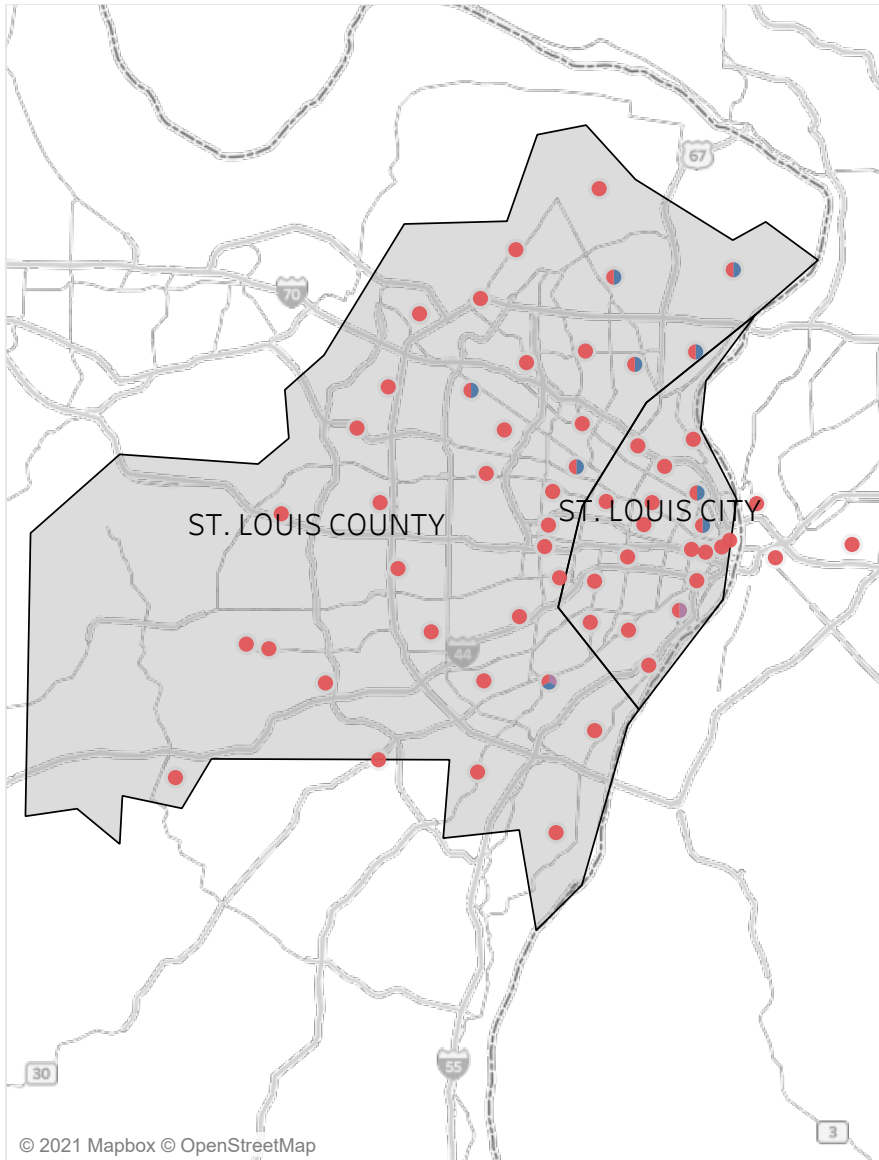

Statewide Survey Map

This map is showing zip codes the E&T programs reached. The green shade is showing MWA and red is for SkillUP. The golden color is where the two providers overlap. The gray areas perhaps have not been reached yet. NOTE: Any shade of color other than the three shown in the legend shows the presence of more than one provider.

■ HITE ■ MWA ■ SkillUP

Metropolitan Survey Map

Metro St. Louis E&T programs survey zip codes

Kansas City area E&T programs survey zip codes

Created by: FSD Operations Team
Updated: May 13, 2021

HITE

MWA

SkillUP

Survey counts

Survey on Program Line

County Name	Program			Grand Total
	HITE	MWA	SkillUP	
Grand Total	12	2,212	5,754	7,978
Ripley		47	1,213	1,260
St. Louis County	1	8	814	823
St. Louis City	1	4	746	751
Scott	1	104	279	384
Jackson	1	5	374	380
St. Francois	6	250	74	330
Cass			213	213
New Madrid		49	160	209
Pemiscot		27	171	198
Mississippi	1	48	148	197
Dunklin		57	135	192
Laclede		137	50	187
Butler		155	28	183
Boone		109	66	175
Cape Girardeau		115	38	153
Howell		113	32	145
Stoddard		51	94	145
Greene	1	27	109	137
Pulaski		92	1	93
Wright		67	17	84
Camden		52	21	73
Phelps		17	56	73
Vernon			73	73
Cole		15	57	72
Bates		1	64	65
Lincoln		57	5	62
Texas		57	3	60
Jefferson			59	59
Wayne		43	7	50
Buchanan		5	44	49
Warren		36	13	49
Jasper			47	47
Marion		25	22	47
Shannon		32	14	46
Adair		29	13	42
Franklin		2	35	37
Clay		1	34	35
Monroe			33	33
Iron		27	5	32
Miller		17	15	32
Randolph		20	11	31
Ste. Genevieve		30	1	31

Survey on Program Line

County Name	HITE	Program		Grand Total
		MWA	SkillUP	
Knox		2	1	3
Linn		1	2	3
Livingston		2	1	3
Polk			3	3
Ralls		1	2	3
Dade			2	2
Gasconade		1	1	2
Hickory			2	2
Nodaway			2	2
Ray			2	2
St. Clair			2	2
Stone		1	1	2
Andrew			1	1
Barton			1	1
Cedar			1	1
Chariton			1	1
Harrison			1	1
Maries			1	1
Mercer			1	1