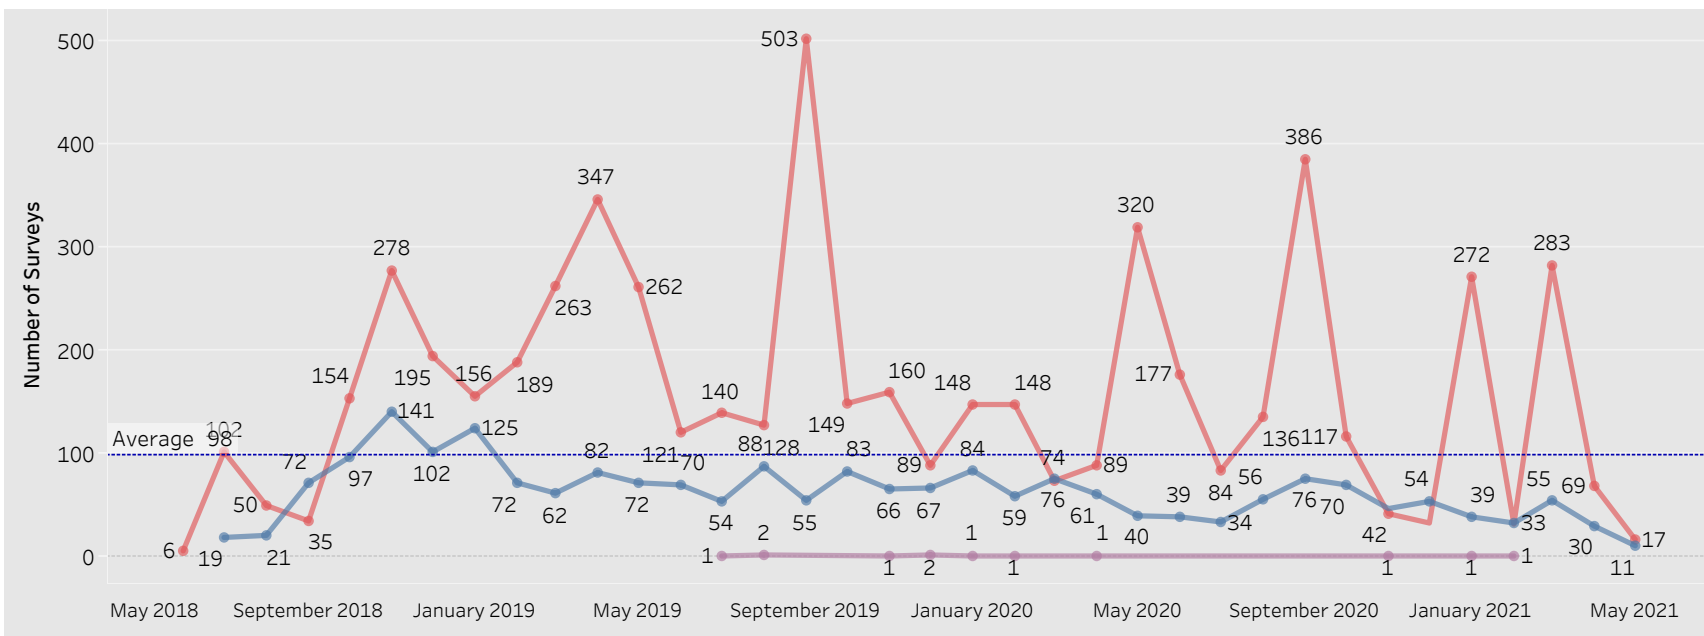

E&T Engagement Effectiveness Survey Dashboard - By Program

Created by: FSD Operations Team
 Updated: May 13, 2021

■ HITE ■ MWA ■ SkillUP

E&T Engagement Effectiveness Survey Dashboard - By Sources

Created by: FSD Operations Team
 Updated: May 13, 2021

Statewide Survey Map

This map is showing zip codes the E&T programs reached. The green shade is showing MWA and red is for SkillUP. The golden color is where the two providers overlap. The gray areas perhaps have not been reached yet. NOTE: Any shade of color other than the three shown in the legend shows the presence of more than one provider.