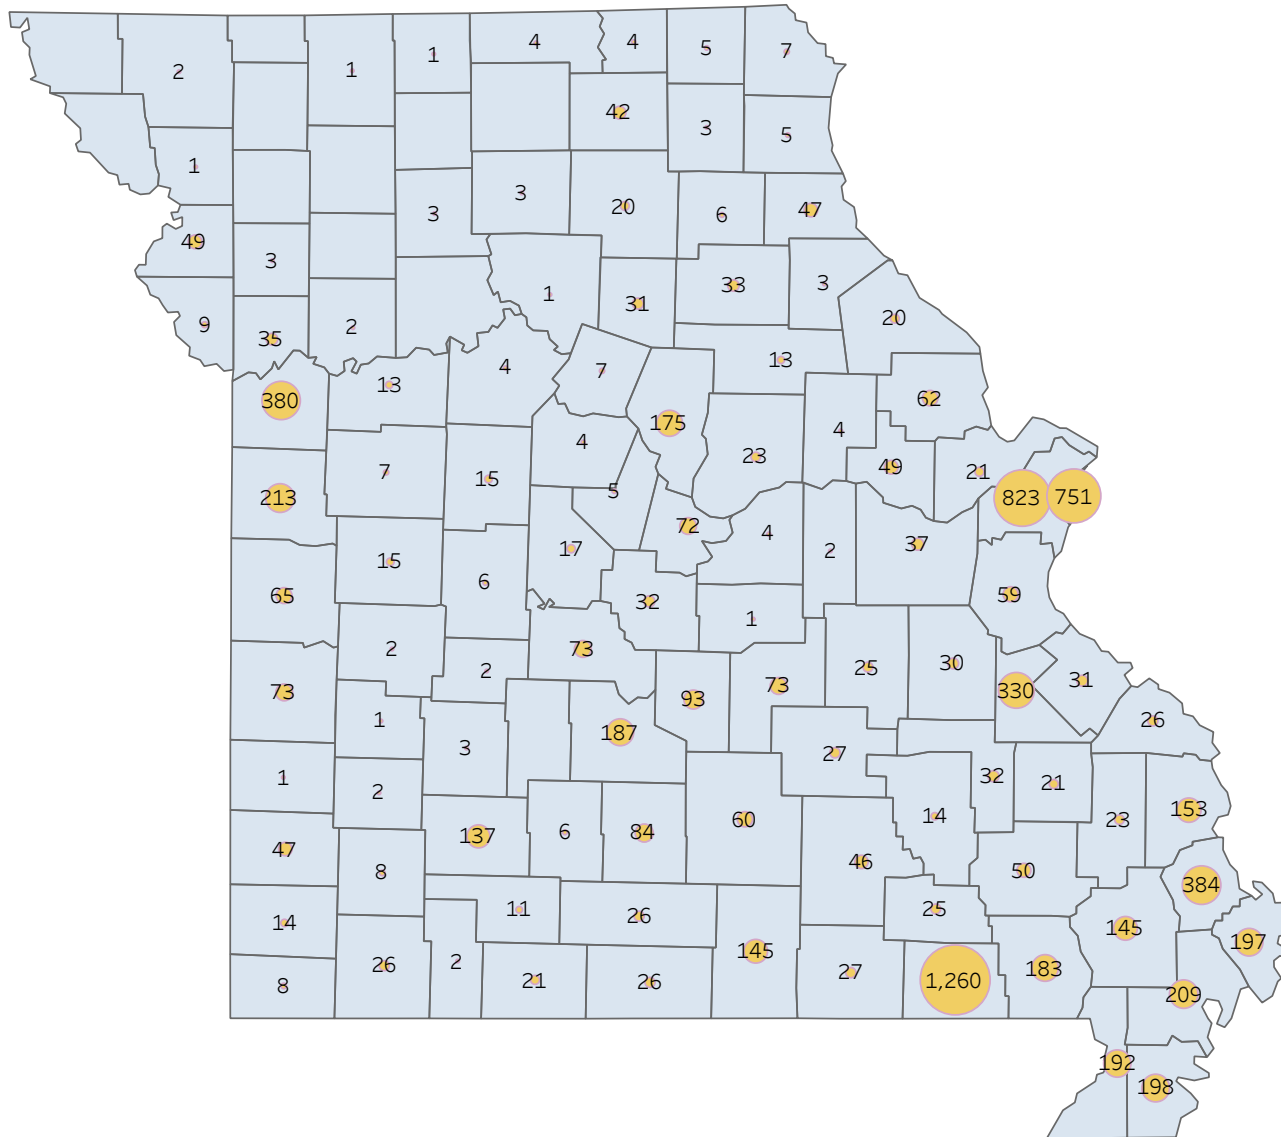

Statewide Survey Map

This map is showing zip codes the E&T programs reached. The green shade is showing MWA and red is for SkillUP. The golden color is where the two providers overlap. The gray areas perhaps have not been reached yet. NOTE: Any shade of color other than the three shown in the legend shows the presence of more than one provider.

■ HITE ■ MWA ■ SkillUP

Metropolitan Survey Map

Metro St. Louis E&T programs survey zip codes

Kansas City area E&T programs survey zip codes

Created by: FSD Operations Team
Updated: May 13, 2021

HITE

MWA

SkillUP

Survey counts

Survey on Program Line

County Name	Program			Grand Total
	HITE	MWA	SkillUP	
Grand Total	12	2,212	5,754	7,978
Ripley		47	1,213	1,260
St. Louis County	1	8	814	823
St. Louis City	1	4	746	751
Scott	1	104	279	384
Jackson	1	5	374	380
St. Francois	6	250	74	330
Cass			213	213
New Madrid		49	160	209
Pemiscot		27	171	198
Mississippi	1	48	148	197
Dunklin		57	135	192
Laclede		137	50	187
Butler		155	28	183
Boone		109	66	175
Cape Girardeau		115	38	153
Howell		113	32	145
Stoddard		51	94	145
Greene	1	27	109	137
Pulaski		92	1	93
Wright		67	17	84
Camden		52	21	73
Phelps		17	56	73
Vernon			73	73
Cole		15	57	72
Bates		1	64	65
Lincoln		57	5	62
Texas		57	3	60
Jefferson			59	59
Wayne		43	7	50
Buchanan		5	44	49
Warren		36	13	49
Jasper			47	47
Marion		25	22	47
Shannon		32	14	46
Adair		29	13	42
Franklin		2	35	37
Clay		1	34	35
Monroe			33	33
Iron		27	5	32
Miller		17	15	32
Randolph		20	11	31
Ste. Genevieve		30	1	31