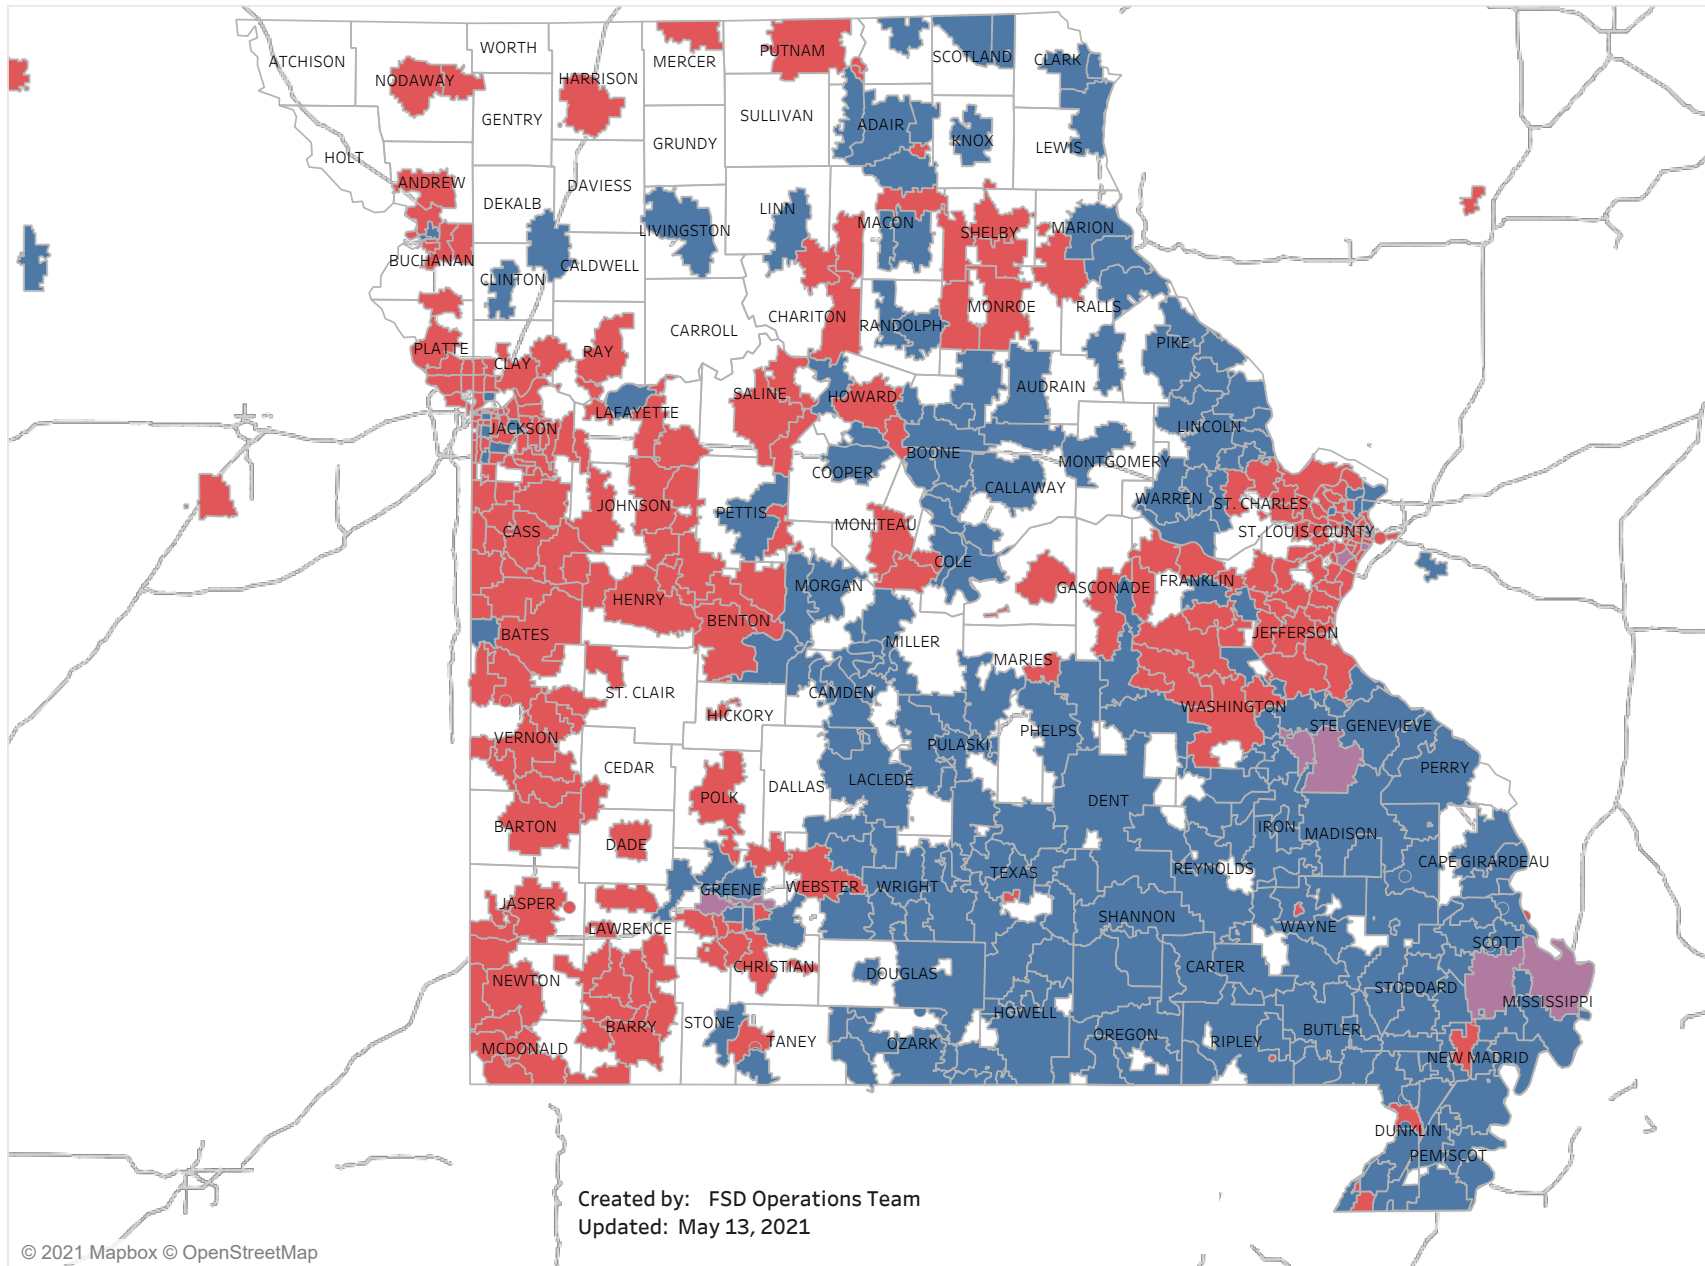

This map is showing zip codes the E&T programs reached. The green shade is showing MWA and red is for SkillUP. The golden color is where the two providers overlap. The gray areas perhaps have not been reached yet. NOTE: Any shade of color other than the three shown in the legend shows the presence of more than one provider.

■ HITE   ■ MWA   ■ SkillUP