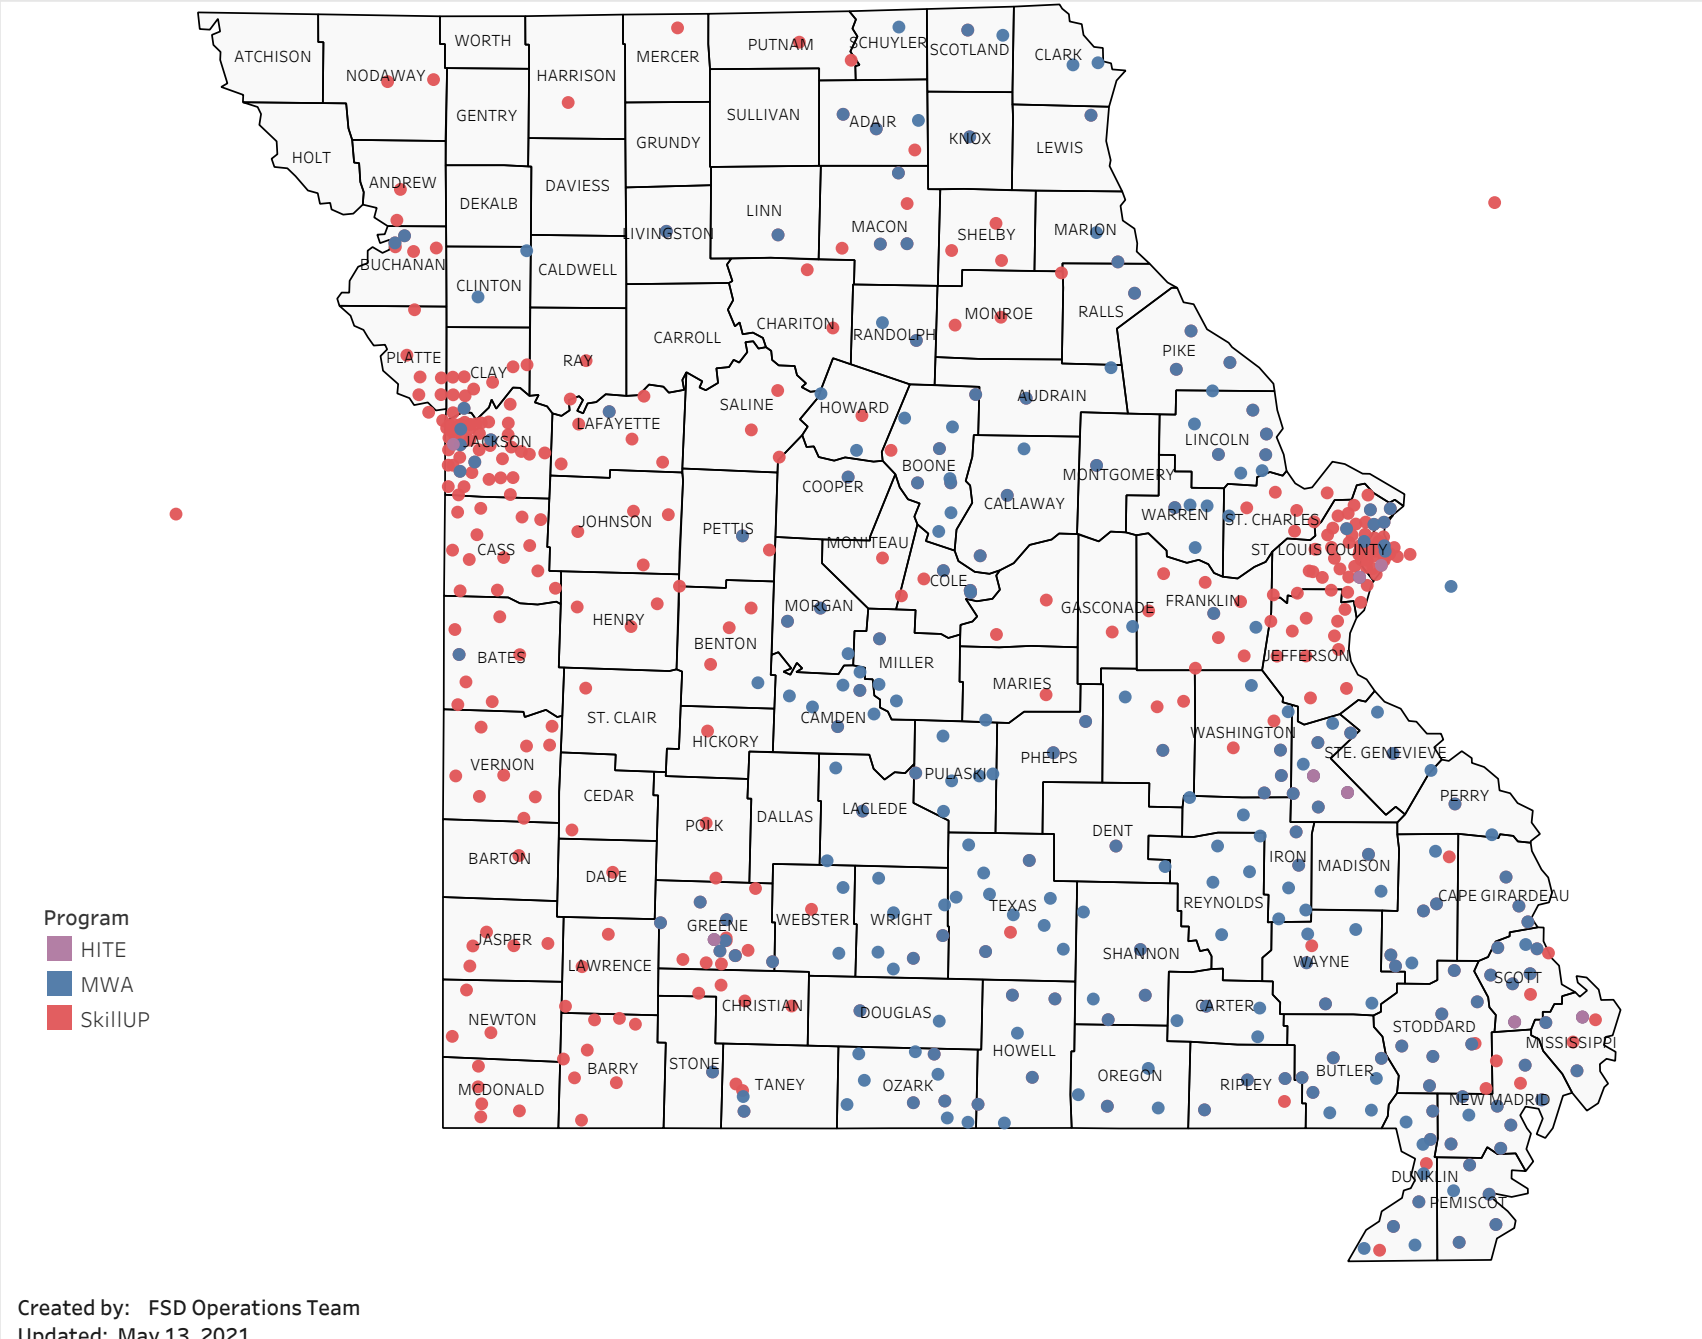

Statewide Survey Map

This map is showing zip codes the E&T programs reached. The green shade is showing MWA and red is for SkillUP. The golden color is where the two providers overlap. The gray areas perhaps have not been reached yet. NOTE: Any shade of color other than the three shown in the legend shows the presence of more than one provider.

■ HITE ■ MWA ■ SkillUP

Metropolitan Survey Map

Metro St. Louis E&T programs survey zip codes

Kansas City area E&T programs survey zip codes

Created by: FSD Operations Team
Updated: May 13, 2021

HITE

MWA

SkillUP

Survey counts

Survey on Program Line

County Name	Program			Grand Total
	HITE	MWA	SkillUP	
Grand Total	12	2,212	5,754	7,978
Ripley		47	1,213	1,260
St. Louis County	1	8	814	823
St. Louis City	1	4	746	751
Scott	1	104	279	384
Jackson	1	5	374	380
St. Francois	6	250	74	330
Cass			213	213
New Madrid		49	160	209
Pemiscot		27	171	198
Mississippi	1	48	148	197
Dunklin		57	135	192
Laclede		137	50	187
Butler		155	28	183
Boone		109	66	175
Cape Girardeau		115	38	153
Howell		113	32	145
Stoddard		51	94	145
Greene	1	27	109	137
Pulaski		92	1	93
Wright		67	17	84
Camden		52	21	73
Phelps		17	56	73
Vernon			73	73
Cole		15	57	72
Bates		1	64	65
Lincoln		57	5	62
Texas		57	3	60
Jefferson			59	59
Wayne		43	7	50
Buchanan		5	44	49
Warren		36	13	49
Jasper			47	47
Marion		25	22	47
Shannon		32	14	46
Adair		29	13	42
Franklin		2	35	37
Clay		1	34	35
Monroe			33	33
Iron		27	5	32
Miller		17	15	32
Randolph		20	11	31
Ste. Genevieve		30	1	31

Survey on Program Line

County Name	HITE	Program		Grand Total
		MWA	SkillUP	
Knox		2	1	3
Linn		1	2	3
Livingston		2	1	3
Polk			3	3
Ralls		1	2	3
Dade			2	2
Gasconade		1	1	2
Hickory			2	2
Nodaway			2	2
Ray			2	2
St. Clair			2	2
Stone		1	1	2
Andrew			1	1
Barton			1	1
Cedar			1	1
Chariton			1	1
Harrison			1	1
Maries			1	1
Mercer			1	1