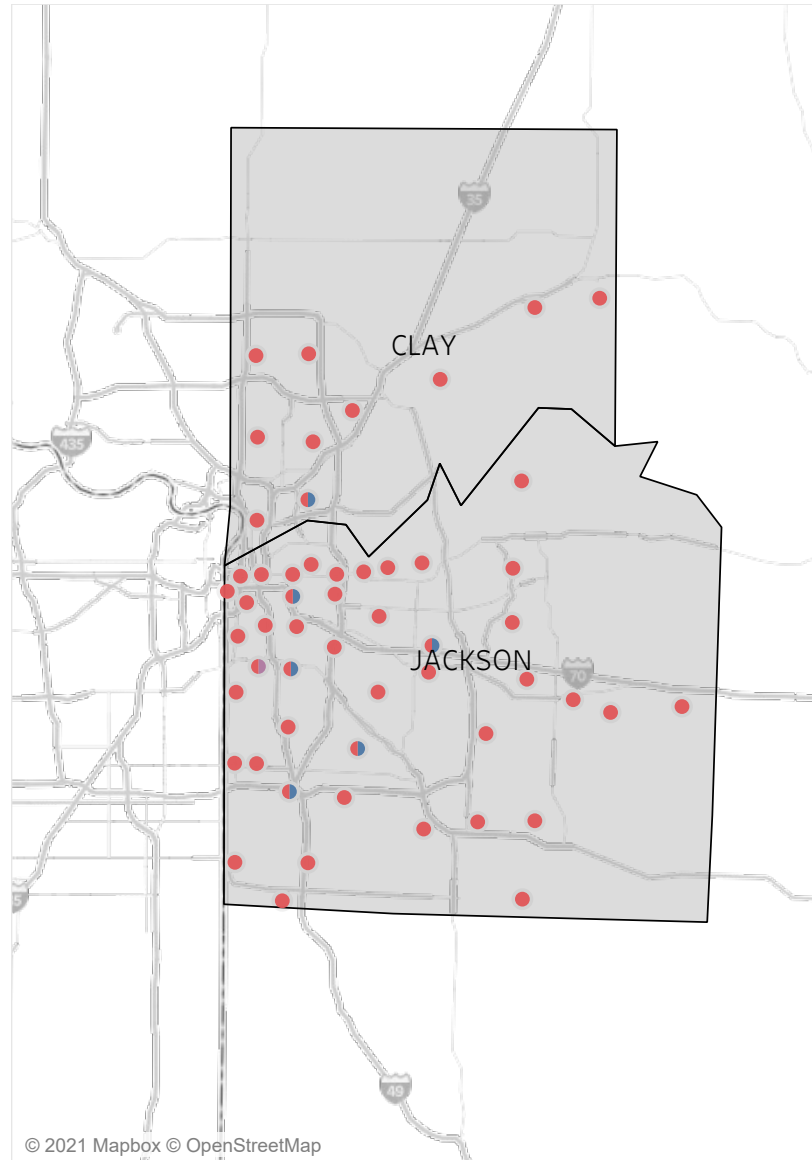

Statewide Survey Map

This map is showing zip codes the E&T programs reached. The green shade is showing MWA and red is for SkillUP. The golden color is where the two providers overlap. The gray areas perhaps have not been reached yet. NOTE: Any shade of color other than the three shown in the legend shows the presence of more than one provider.

■ HITE ■ MWA ■ SkillUP

Metropolitan Survey Map

Metro St. Louis E&T programs survey zip codes

Kansas City area E&T programs survey zip codes

Created by: FSD Operations Team
Updated: May 13, 2021

HITE

MWA

SkillUP

Survey counts

Survey on Program Line

County Name	Program			Grand Total
	HITE	MWA	SkillUP	
Grand Total	12	2,212	5,754	7,978
Ripley		47	1,213	1,260
St. Louis County	1	8	814	823
St. Louis City	1	4	746	751
Scott	1	104	279	384
Jackson	1	5	374	380
St. Francois	6	250	74	330
Cass			213	213
New Madrid		49	160	209
Pemiscot		27	171	198
Mississippi	1	48	148	197
Dunklin		57	135	192
Laclede		137	50	187
Butler		155	28	183
Boone		109	66	175
Cape Girardeau		115	38	153
Howell		113	32	145
Stoddard		51	94	145
Greene	1	27	109	137
Pulaski		92	1	93
Wright		67	17	84
Camden		52	21	73
Phelps		17	56	73
Vernon			73	73
Cole		15	57	72
Bates		1	64	65
Lincoln		57	5	62
Texas		57	3	60
Jefferson			59	59
Wayne		43	7	50
Buchanan		5	44	49
Warren		36	13	49
Jasper			47	47
Marion		25	22	47
Shannon		32	14	46
Adair		29	13	42
Franklin		2	35	37
Clay		1	34	35
Monroe			33	33
Iron		27	5	32
Miller		17	15	32
Randolph		20	11	31
Ste. Genevieve		30	1	31