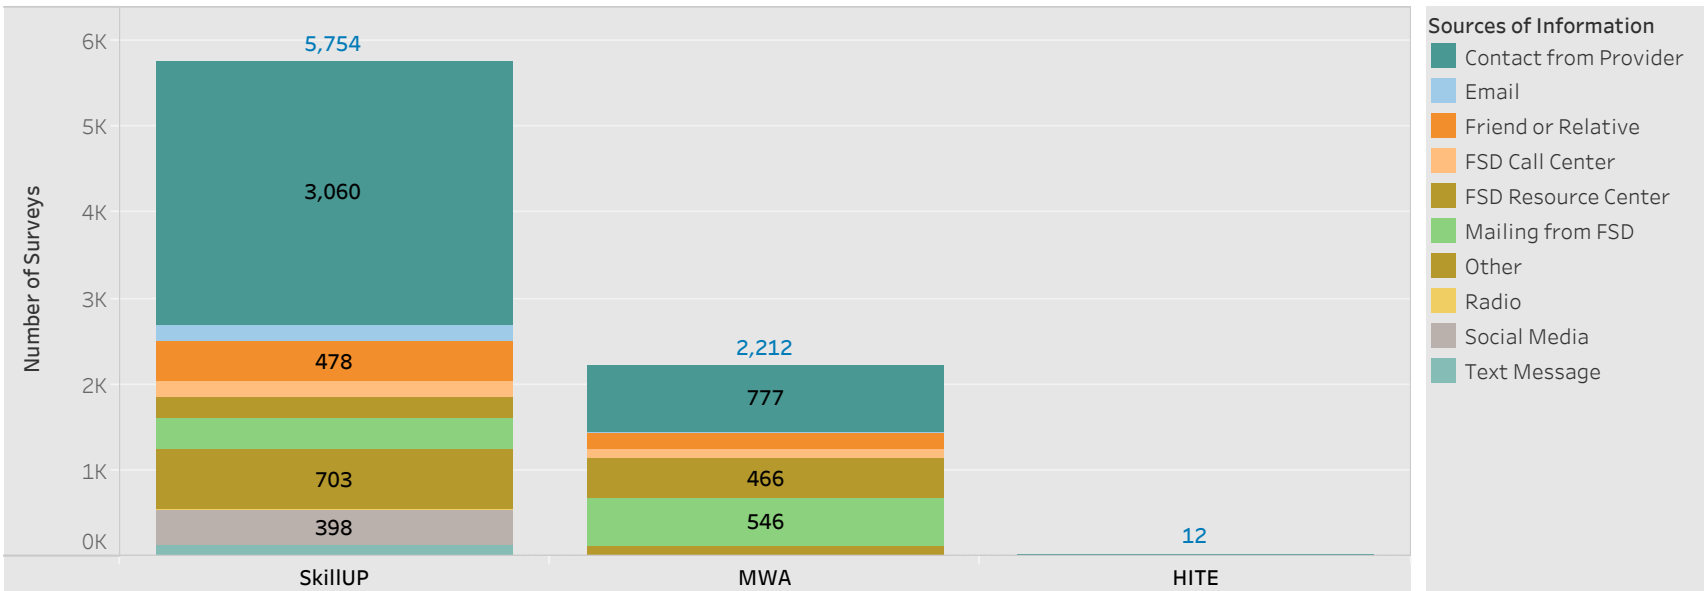

E&T Engagement Effectiveness Survey Dashboard - By Program

Created by: FSD Operations Team
 Updated: May 13, 2021

■ HITE ■ MWA ■ SkillUP

E&T Engagement Effectiveness Survey Dashboard - By Sources

Created by: FSD Operations Team
 Updated: May 13, 2021

Statewide Survey Map

This map is showing zip codes the E&T programs reached. The green shade is showing MWA and red is for SkillUP. The golden color is where the two providers overlap. The gray areas perhaps have not been reached yet. NOTE: Any shade of color other than the three shown in the legend shows the presence of more than one provider.

■ HITE ■ MWA ■ SkillUP

Metropolitan Survey Map

Metro St. Louis E&T programs survey zip codes

Kansas City area E&T programs survey zip codes

Created by: FSD Operations Team
Updated: May 13, 2021

HITE

MWA

SkillUP

Survey counts

Survey on Program Line

County Name	Program			Grand Total
	HITE	MWA	SkillUP	
Grand Total	12	2,212	5,754	7,978
Ripley		47	1,213	1,260
St. Louis County	1	8	814	823
St. Louis City	1	4	746	751
Scott	1	104	279	384
Jackson	1	5	374	380
St. Francois	6	250	74	330
Cass			213	213
New Madrid		49	160	209
Pemiscot		27	171	198
Mississippi	1	48	148	197
Dunklin		57	135	192
Laclede		137	50	187
Butler		155	28	183
Boone		109	66	175
Cape Girardeau		115	38	153
Howell		113	32	145
Stoddard		51	94	145
Greene	1	27	109	137
Pulaski		92	1	93
Wright		67	17	84
Camden		52	21	73
Phelps		17	56	73
Vernon			73	73
Cole		15	57	72
Bates		1	64	65
Lincoln		57	5	62
Texas		57	3	60
Jefferson			59	59
Wayne		43	7	50
Buchanan		5	44	49
Warren		36	13	49
Jasper			47	47
Marion		25	22	47
Shannon		32	14	46
Adair		29	13	42
Franklin		2	35	37
Clay		1	34	35
Monroe			33	33
Iron		27	5	32
Miller		17	15	32
Randolph		20	11	31
Ste. Genevieve		30	1	31