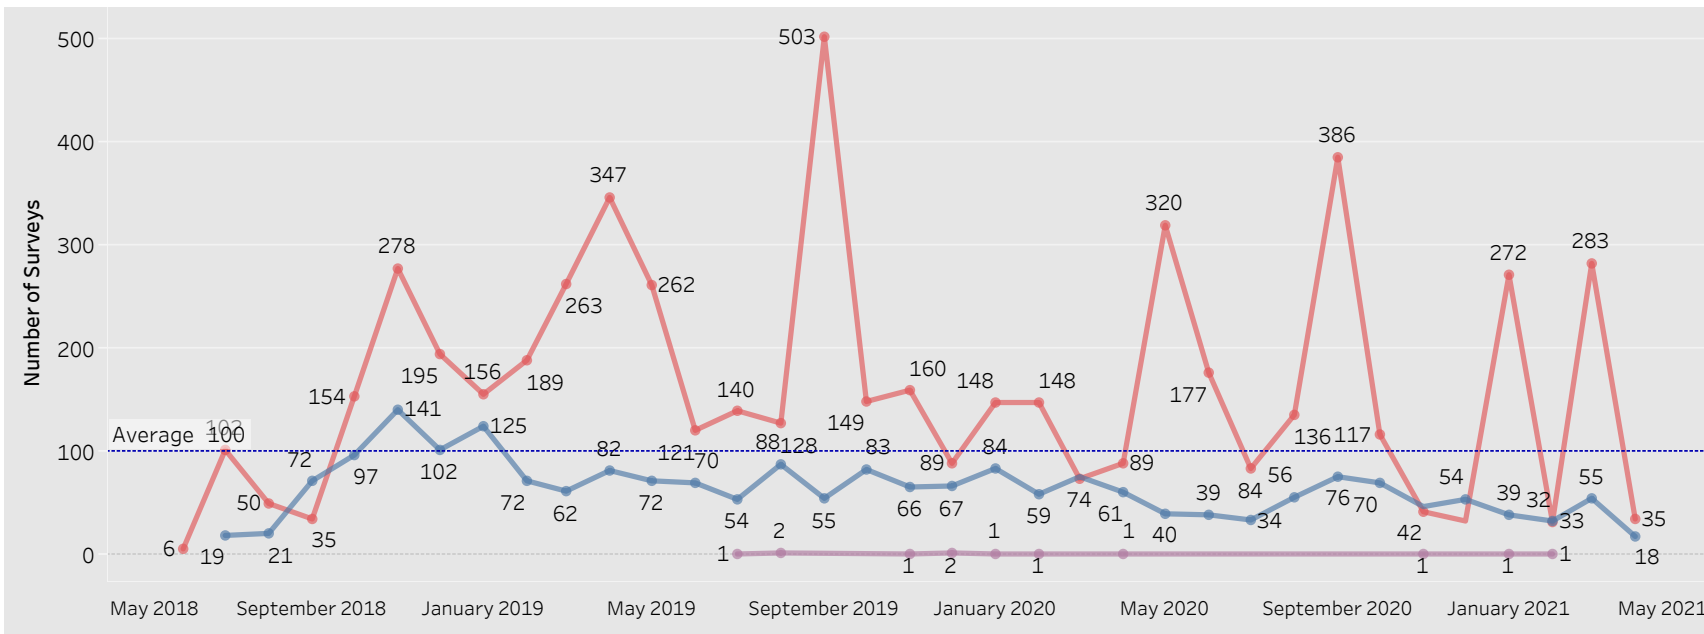

# E&T Engagement Effectiveness Survey Dashboard - By Program

Created by: FSD Operations Team  
 Updated: April 22, 2021

HITE MWA SkillUP

## E&T Engagement Effectiveness Survey Dashboard - By Sources

Created by: FSD Operations Team  
 Updated: April 22, 2021

# Statewide Survey Map

This map is showing zip codes the E&T programs reached. The green shade is showing MWA and red is for SkillUP. The golden color is where the two providers overlap. The gray areas perhaps have not been reached yet. NOTE: Any shade of color other than the three shown in the legend shows the presence of more than one provider.