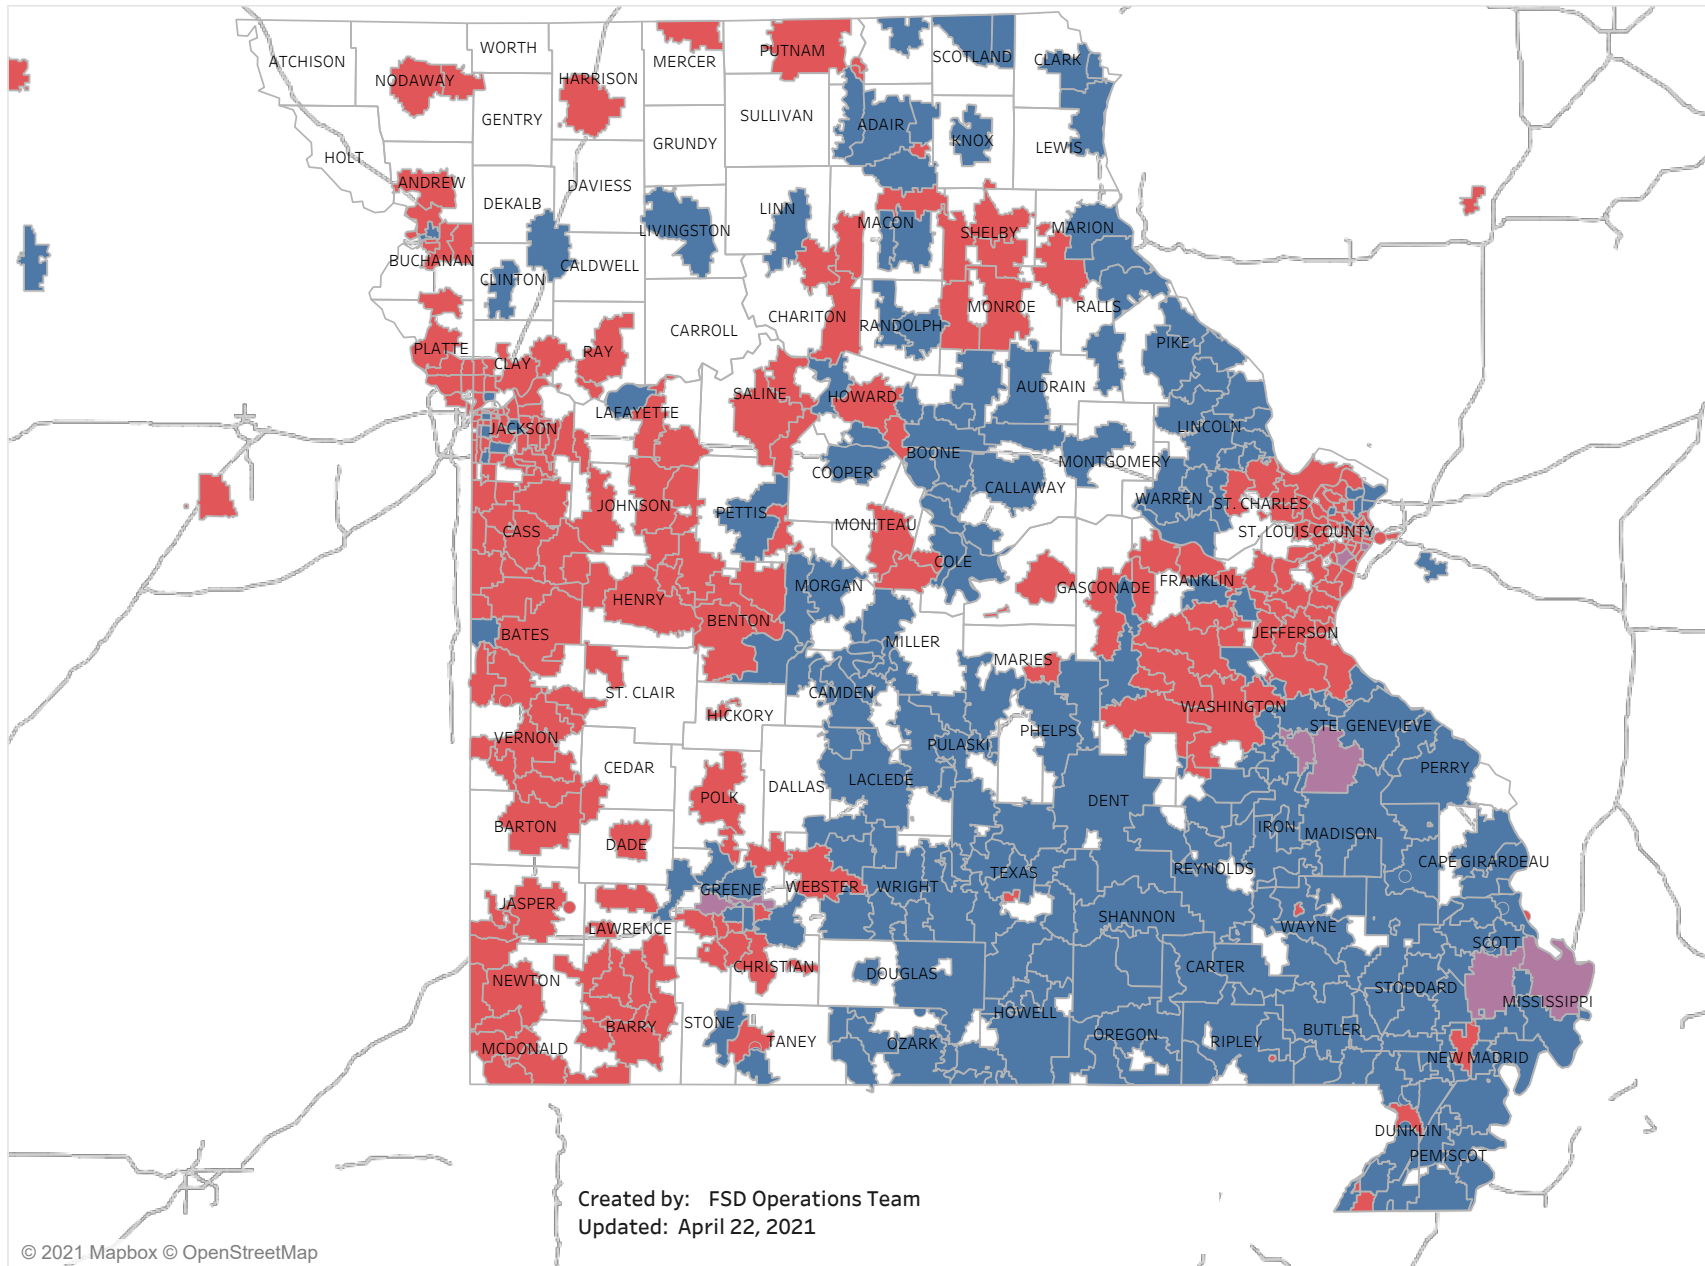

This map is showing zip codes the E&T programs reached. The green shade is showing MWA and red is for SkillUP. The golden color is where the two providers overlap. The gray areas perhaps have not been reached yet. NOTE: Any shade of color other than the three shown in the legend shows the presence of more than one provider.

■ HITE   ■ MWA   ■ SkillUP