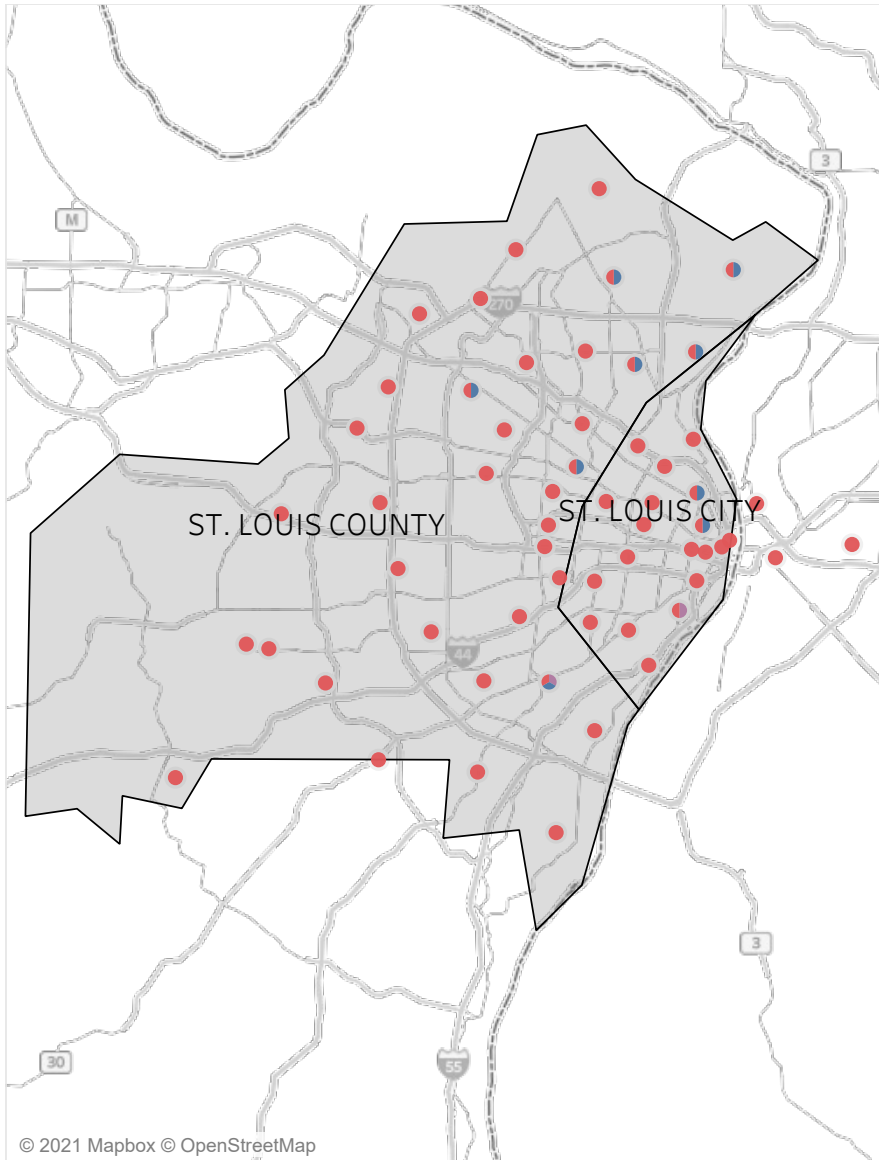

# Statewide Survey Map

This map is showing zip codes the E&T programs reached. The green shade is showing MWA and red is for SkillUP. The golden color is where the two providers overlap. The gray areas perhaps have not been reached yet. NOTE: Any shade of color other than the three shown in the legend shows the presence of more than one provider.

## Metropolitan Survey Map

Metro St. Louis E&T programs survey zip codes

Kansas City area E&T programs survey zip codes

Created by: FSD Operations Team  
Updated: April 22, 2021

HITE

MWA

SkillUP