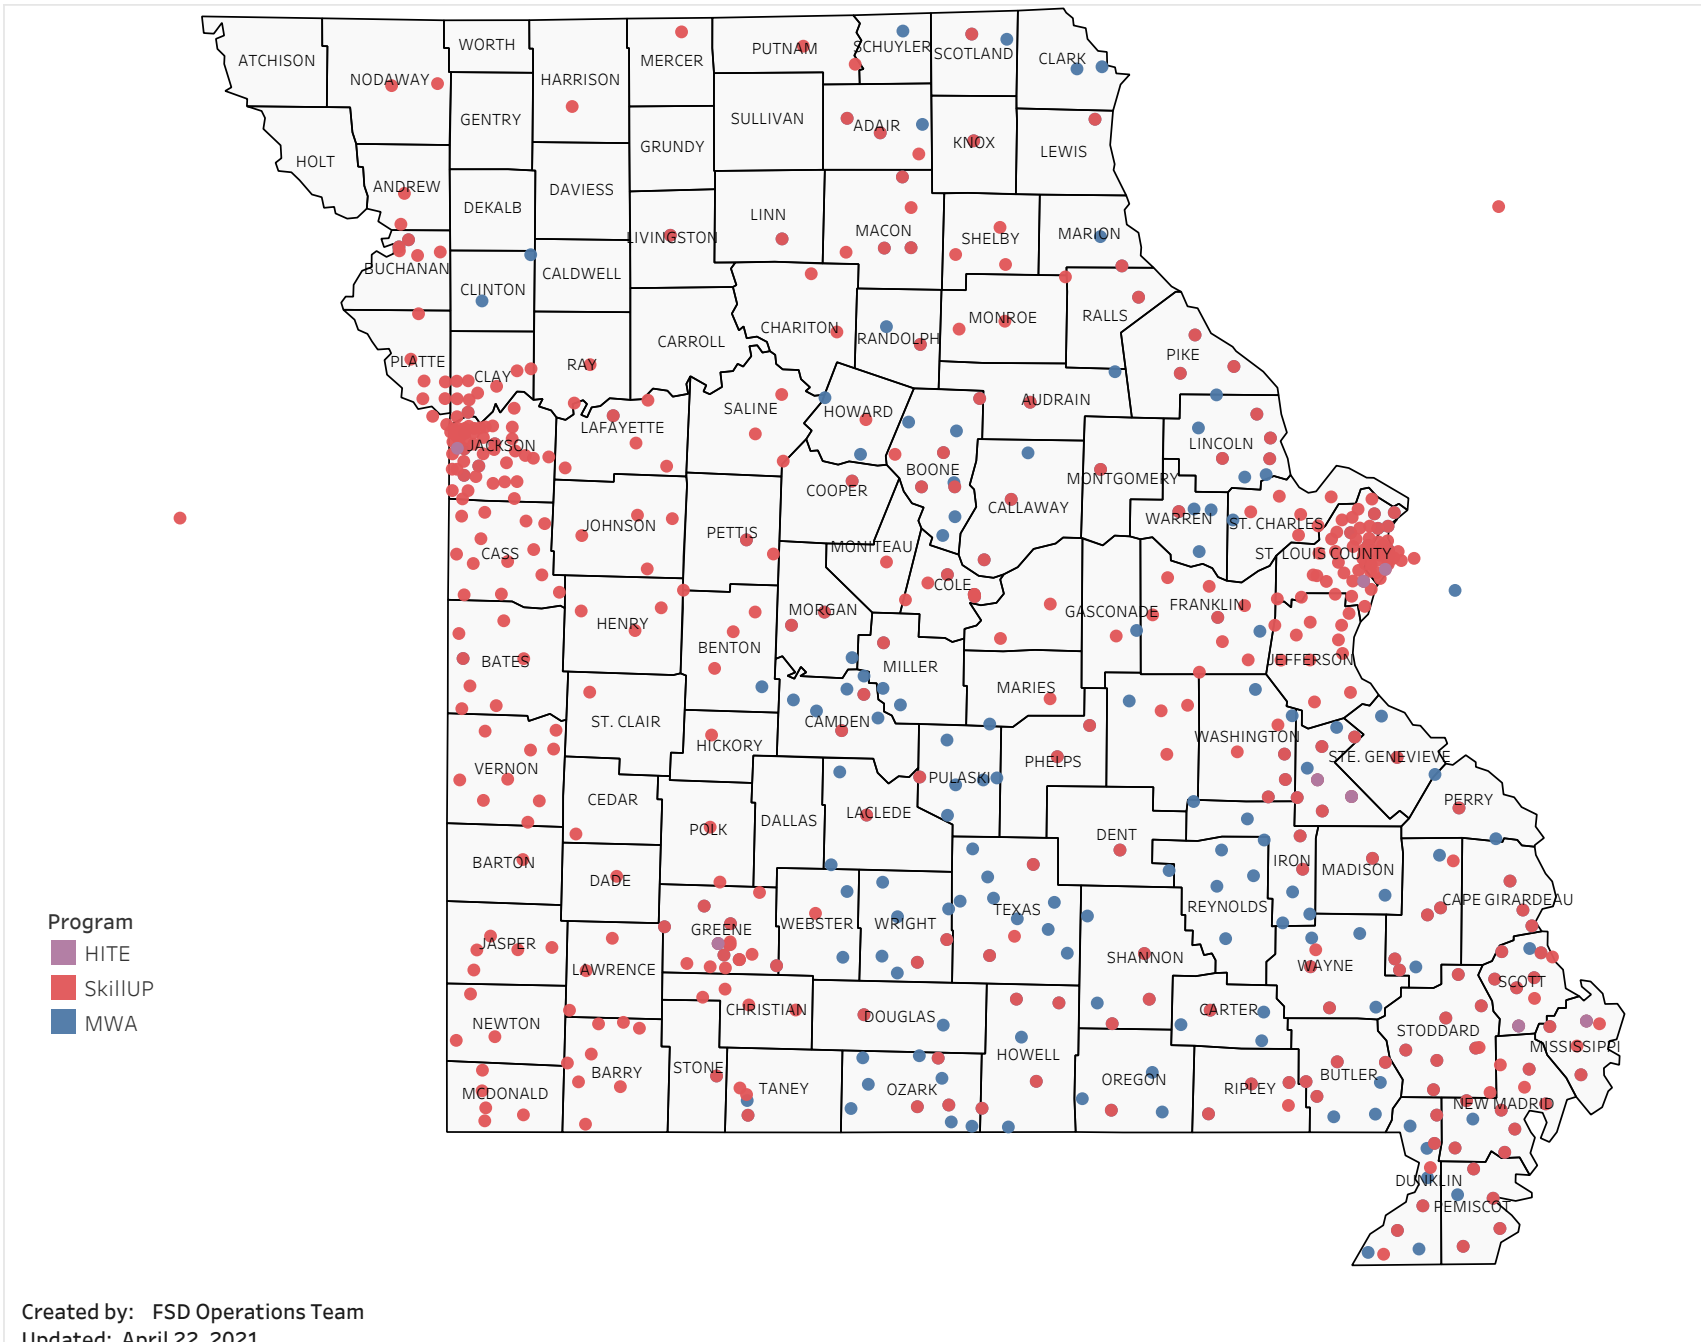

# E&T Engagement Effectiveness Survey Dashboard - By Program

Created by: FSD Operations Team  
 Updated: April 22, 2021

HITE MWA SkillUP

# Statewide Survey Map

This map is showing zip codes the E&T programs reached. The green shade is showing MWA and red is for SkillUP. The golden color is where the two providers overlap. The gray areas perhaps have not been reached yet. NOTE: Any shade of color other than the three shown in the legend shows the presence of more than one provider.

# Survey on Program Line

County Name	Program			Grand Total
	HITE	MWA	SkillUP	
Grand Total	12	2,189	5,703	7,904
Ripley		46	1,213	1,259
St. Louis County	1	8	809	818
St. Louis City	1	4	739	744
Jackson	1	5	374	380
Scott	1	104	256	361
St. Francois	6	250	73	329
Cass			213	213
New Madrid		46	157	203
Pemiscot		27	171	198
Dunklin		57	135	192
Mississippi	1	45	146	192
Laclede		137	50	187
Butler		153	28	181
Boone		109	65	174
Cape Girardeau		113	38	151
Howell		112	32	144
Stoddard		51	92	143
Greene	1	27	108	136
Pulaski		89	1	90
Wright		66	17	83
Camden		52	21	73
Phelps		17	56	73
Vernon			73	73
Cole		15	57	72
Bates		1	63	64
Lincoln		56	5	61
Texas		57	3	60
Jefferson			59	59
Buchanan		5	44	49
Warren		36	13	49
Wayne		42	7	49
Jasper			47	47
Marion		24	22	46
Shannon		32	14	46
Adair		28	13	41
Franklin		2	35	37
Clay		1	34	35
Monroe			33	33
Iron		27	5	32
Miller		17	15	32
Randolph		20	11	31
Ste. Genevieve		30	1	31

# Survey on Program Line

County Name	HITE	Program		Grand Total
		MWA	SkillUP	
Knox		2	1	3
Linn		1	2	3
Livingston		2	1	3
Polk			3	3
Ralls		1	2	3
Dade			2	2
Gasconade		1	1	2
Hickory			2	2
Nodaway			2	2
Ray			2	2
Stone		1	1	2
Andrew			1	1
Barton			1	1
Cedar			1	1
Chariton			1	1
Harrison			1	1
Maries			1	1
Mercer			1	1
St. Clair			1	1