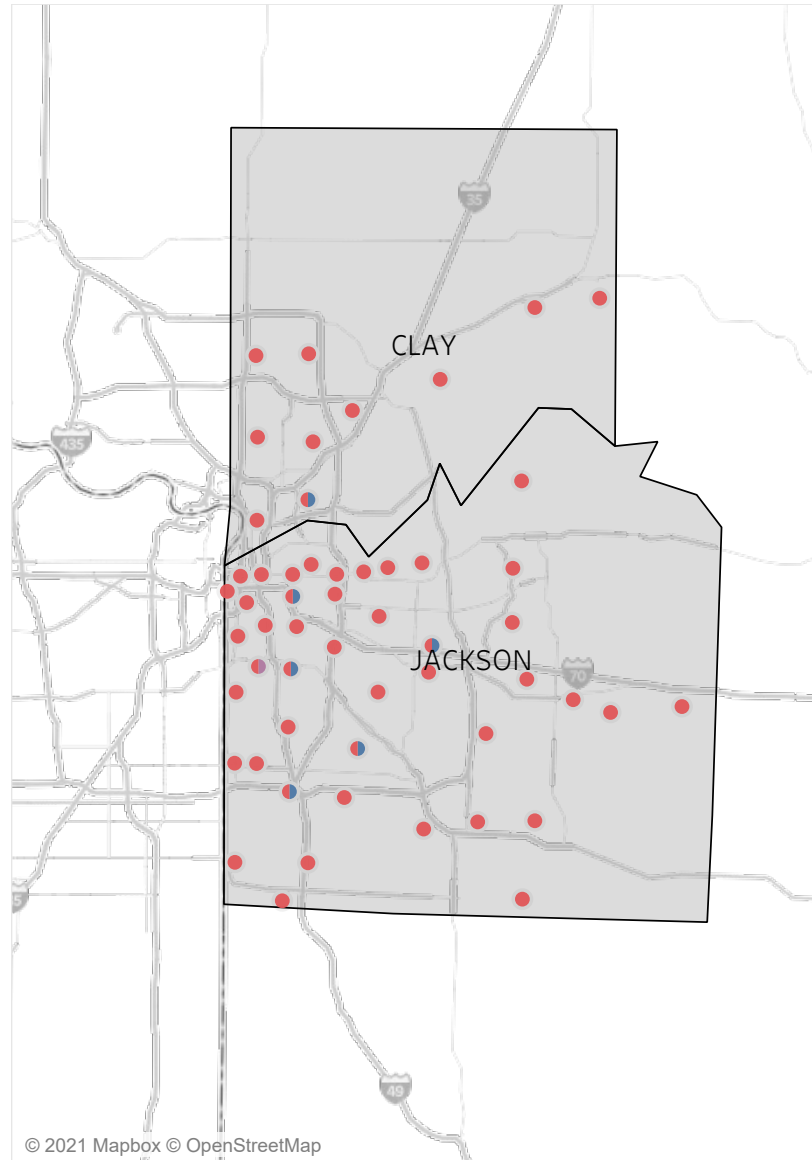

# Statewide Survey Map

This map is showing zip codes the E&T programs reached. The green shade is showing MWA and red is for SkillUP. The golden color is where the two providers overlap. The gray areas perhaps have not been reached yet. NOTE: Any shade of color other than the three shown in the legend shows the presence of more than one provider.

## Metropolitan Survey Map

Metro St. Louis E&T programs survey zip codes

Kansas City area E&T programs survey zip codes

Created by: FSD Operations Team  
Updated: April 22, 2021

HITE

MWA

SkillUP