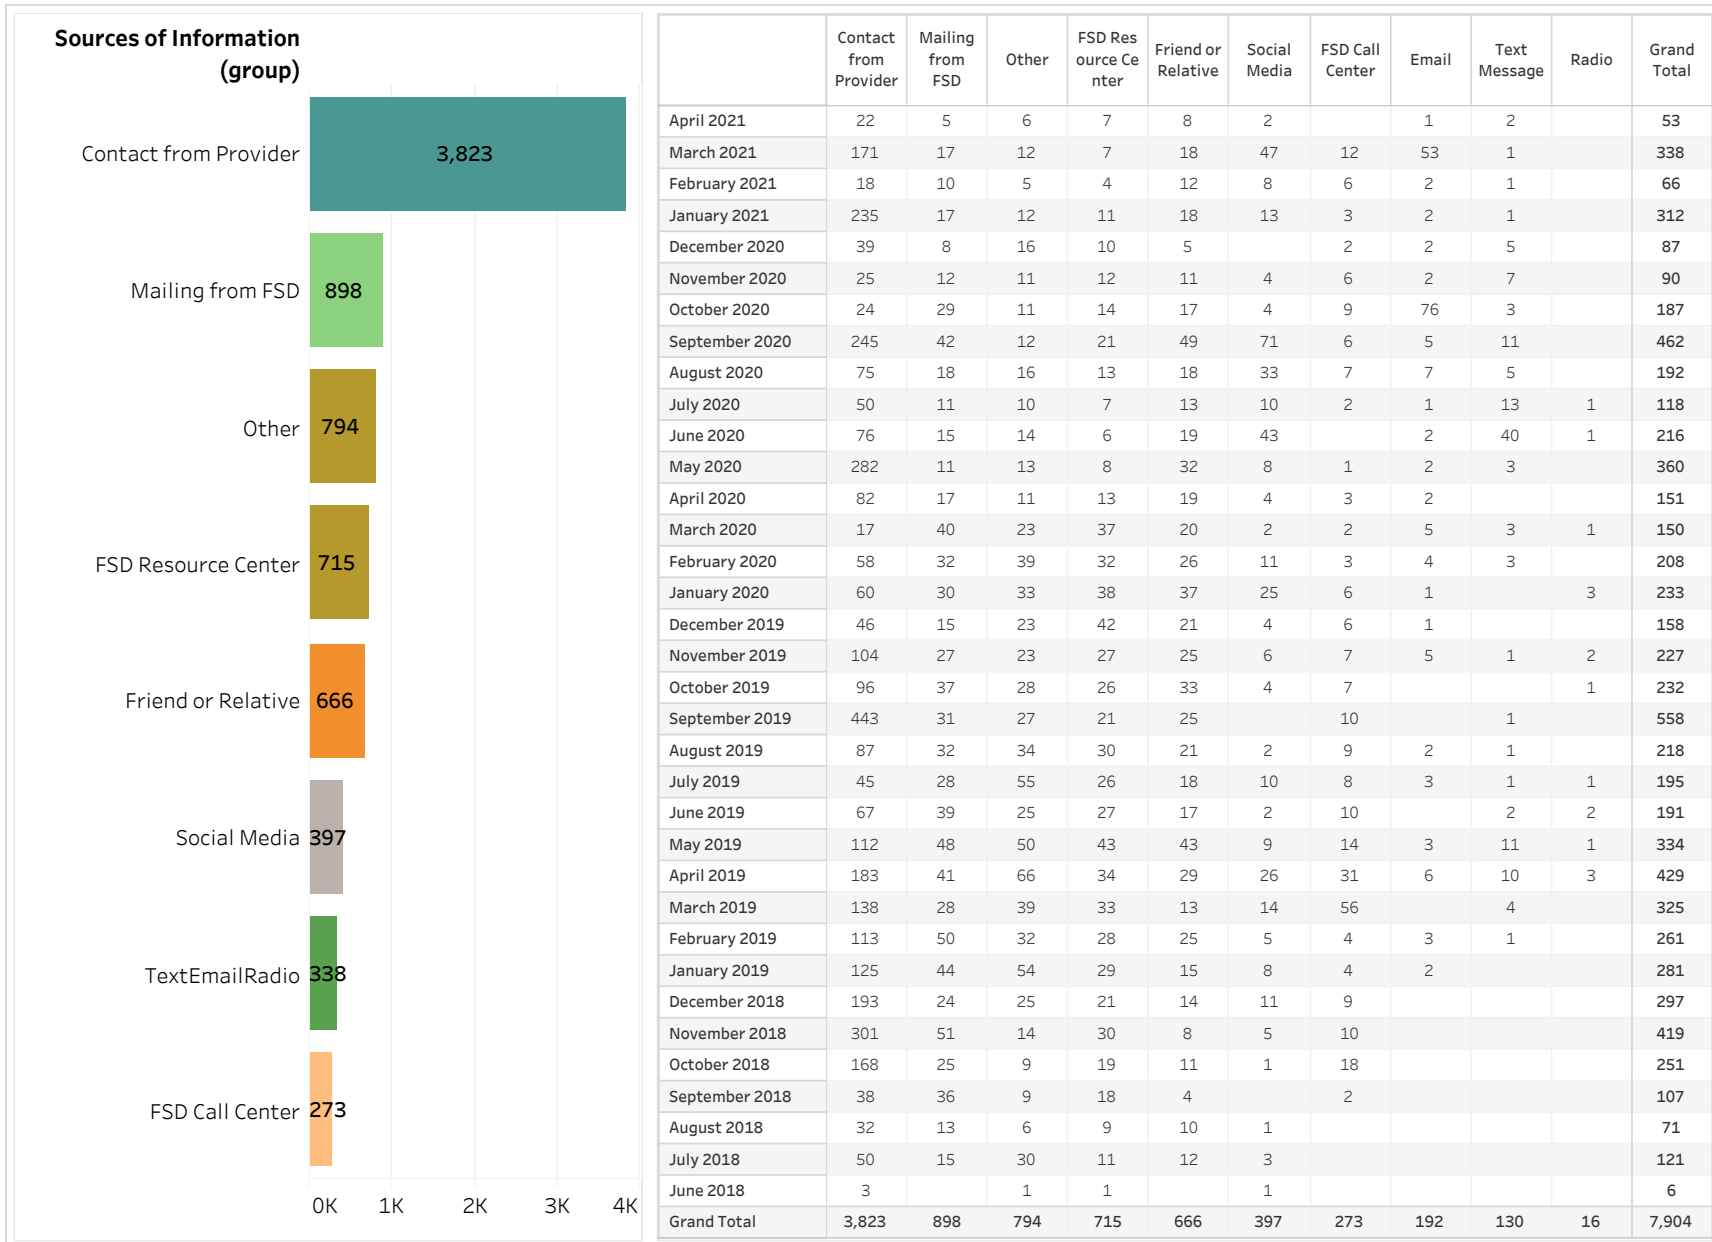

# E&T Engagement Effectiveness Survey Dashboard - By Program

Created by: FSD Operations Team  
 Updated: April 22, 2021

HITE MWA SkillUP

## E&T Engagement Effectiveness Survey Dashboard - By Sources

Created by: FSD Operations Team  
 Updated: April 22, 2021

# Statewide Survey Map

This map is showing zip codes the E&T programs reached. The green shade is showing MWA and red is for SkillUP. The golden color is where the two providers overlap. The gray areas perhaps have not been reached yet. NOTE: Any shade of color other than the three shown in the legend shows the presence of more than one provider.