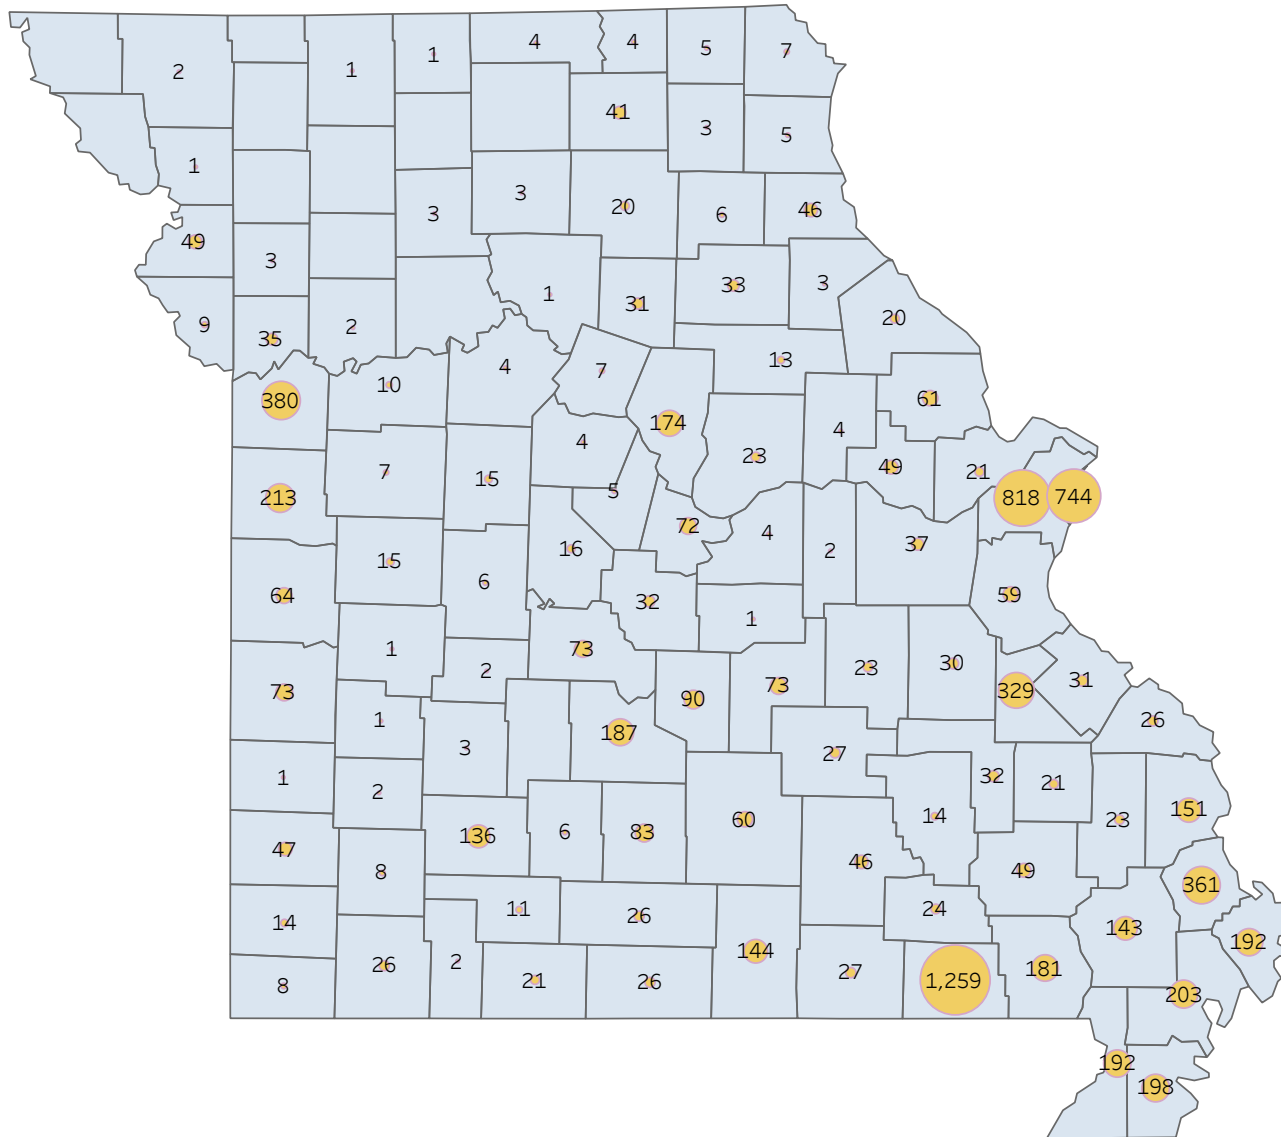

# Statewide Survey Map

This map is showing zip codes the E&T programs reached. The green shade is showing MWA and red is for SkillUP. The golden color is where the two providers overlap. The gray areas perhaps have not been reached yet. NOTE: Any shade of color other than the three shown in the legend shows the presence of more than one provider.

## Metropolitan Survey Map

Metro St. Louis E&T programs survey zip codes

Kansas City area E&T programs survey zip codes

Created by: FSD Operations Team  
Updated: April 22, 2021

HITE

MWA

SkillUP

# Survey counts

# Survey on Program Line

County Name	Program			Grand Total
	HITE	MWA	SkillUP	
Grand Total	12	2,189	5,703	7,904
Ripley		46	1,213	1,259
St. Louis County	1	8	809	818
St. Louis City	1	4	739	744
Jackson	1	5	374	380
Scott	1	104	256	361
St. Francois	6	250	73	329
Cass			213	213
New Madrid		46	157	203
Pemiscot		27	171	198
Dunklin		57	135	192
Mississippi	1	45	146	192
Laclede		137	50	187
Butler		153	28	181
Boone		109	65	174
Cape Girardeau		113	38	151
Howell		112	32	144
Stoddard		51	92	143
Greene	1	27	108	136
Pulaski		89	1	90
Wright		66	17	83
Camden		52	21	73
Phelps		17	56	73
Vernon			73	73
Cole		15	57	72
Bates		1	63	64
Lincoln		56	5	61
Texas		57	3	60
Jefferson			59	59
Buchanan		5	44	49
Warren		36	13	49
Wayne		42	7	49
Jasper			47	47
Marion		24	22	46
Shannon		32	14	46
Adair		28	13	41
Franklin		2	35	37
Clay		1	34	35
Monroe			33	33
Iron		27	5	32
Miller		17	15	32
Randolph		20	11	31
Ste. Genevieve		30	1	31