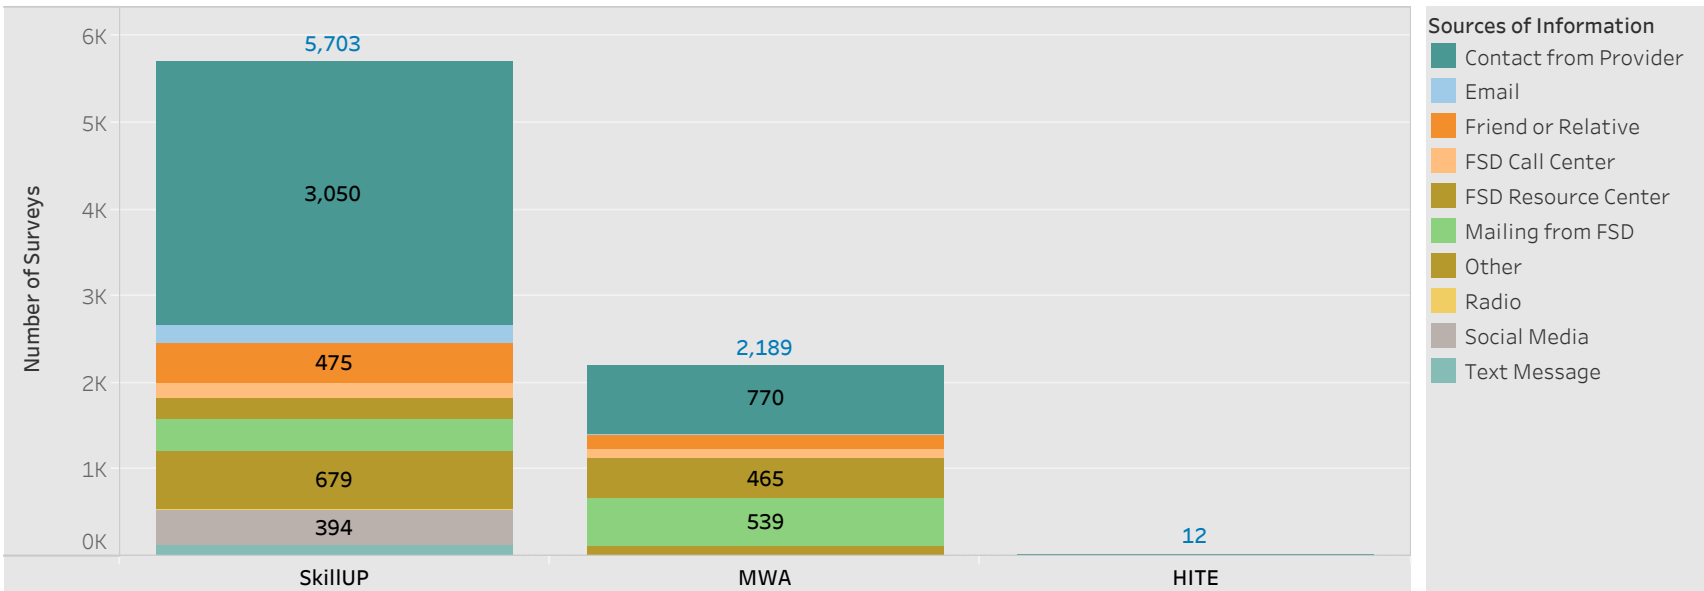

# E&T Engagement Effectiveness Survey Dashboard - By Program

Created by: FSD Operations Team  
 Updated: April 22, 2021

HITE MWA SkillUP

## E&T Engagement Effectiveness Survey Dashboard - By Sources

Created by: FSD Operations Team  
 Updated: April 22, 2021

# Statewide Survey Map

This map is showing zip codes the E&T programs reached. The green shade is showing MWA and red is for SkillUP. The golden color is where the two providers overlap. The gray areas perhaps have not been reached yet. NOTE: Any shade of color other than the three shown in the legend shows the presence of more than one provider.