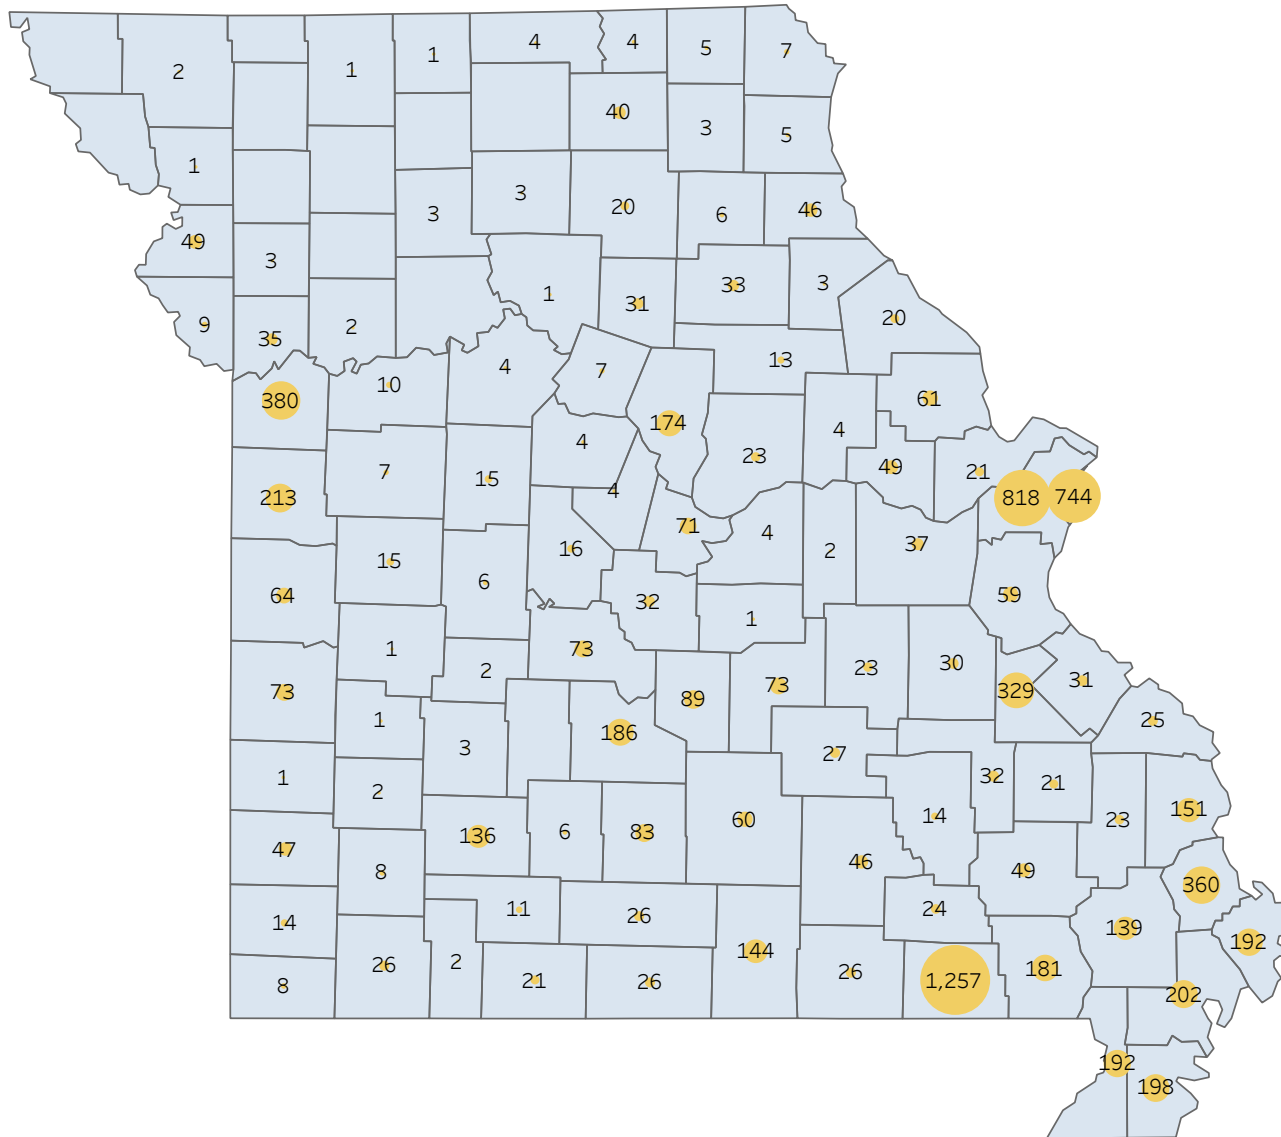

Statewide Survey Map

This map is showing zip codes the E&T programs reached. The green shade is showing MWA and red is for SkillUP. The golden color is where the two providers overlap. The gray areas perhaps have not been reached yet. NOTE: Any shade of color other than the three shown in the legend shows the presence of more than one provider.

■ HITE ■ MWA ■ SkillUP

Created by: FSD Operations Team
Updated: April 15, 2021

Metropolitan Survey Map

Metro St. Louis E&T programs survey zip codes

Kansas City area E&T programs survey zip codes

Created by: FSD Operations Team
Updated: April 15, 2021

HITE

MWA

SkillUP

Survey counts

Survey on Program Line

County Name	Program			Grand Total
	HITE	MWA	SkillUP	
Grand Total	12	2,184	5,693	7,889
Ripley		46	1,211	1,257
St. Louis County	1	8	809	818
St. Louis City	1	4	739	744
Jackson	1	5	374	380
Scott	1	103	256	360
St. Francois	6	250	73	329
Cass			213	213
New Madrid		46	156	202
Pemiscot		27	171	198
Dunklin		57	135	192
Mississippi	1	45	146	192
Laclede		137	49	186
Butler		153	28	181
Boone		109	65	174
Cape Girardeau		113	38	151
Howell		112	32	144
Stoddard		51	88	139
Greene	1	27	108	136
Pulaski		88	1	89
Wright		66	17	83
Camden		52	21	73
Phelps		17	56	73
Vernon			73	73
Cole		15	56	71
Bates		1	63	64
Lincoln		56	5	61
Texas		57	3	60
Jefferson			59	59
Buchanan		5	44	49
Warren		36	13	49
Wayne		42	7	49
Jasper			47	47
Marion		24	22	46
Shannon		32	14	46
Adair		27	13	40
Franklin		2	35	37
Clay		1	34	35
Monroe			33	33
Iron		27	5	32
Miller		17	15	32
Randolph		20	11	31
Ste. Genevieve		30	1	31