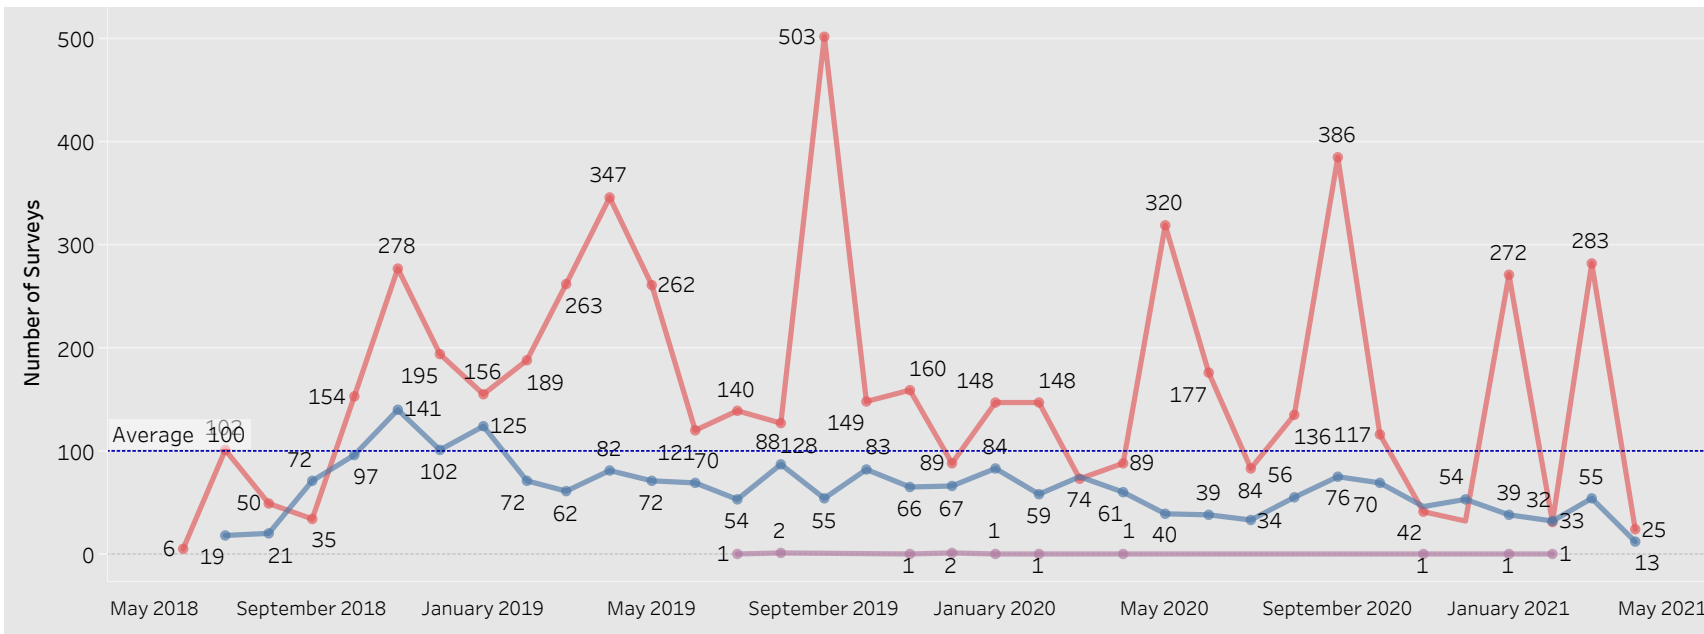

E&T Engagement Effectiveness Survey Dashboard - By Program

Created by: FSD Operations Team
 Updated: April 15, 2021

HITE MWA SkillUP

E&T Engagement Effectiveness Survey Dashboard - By Sources

Created by: FSD Operations Team
 Updated: April 15, 2021

Statewide Survey Map

This map is showing zip codes the E&T programs reached. The green shade is showing MWA and red is for SkillUP. The golden color is where the two providers overlap. The gray areas perhaps have not been reached yet. NOTE: Any shade of color other than the three shown in the legend shows the presence of more than one provider.