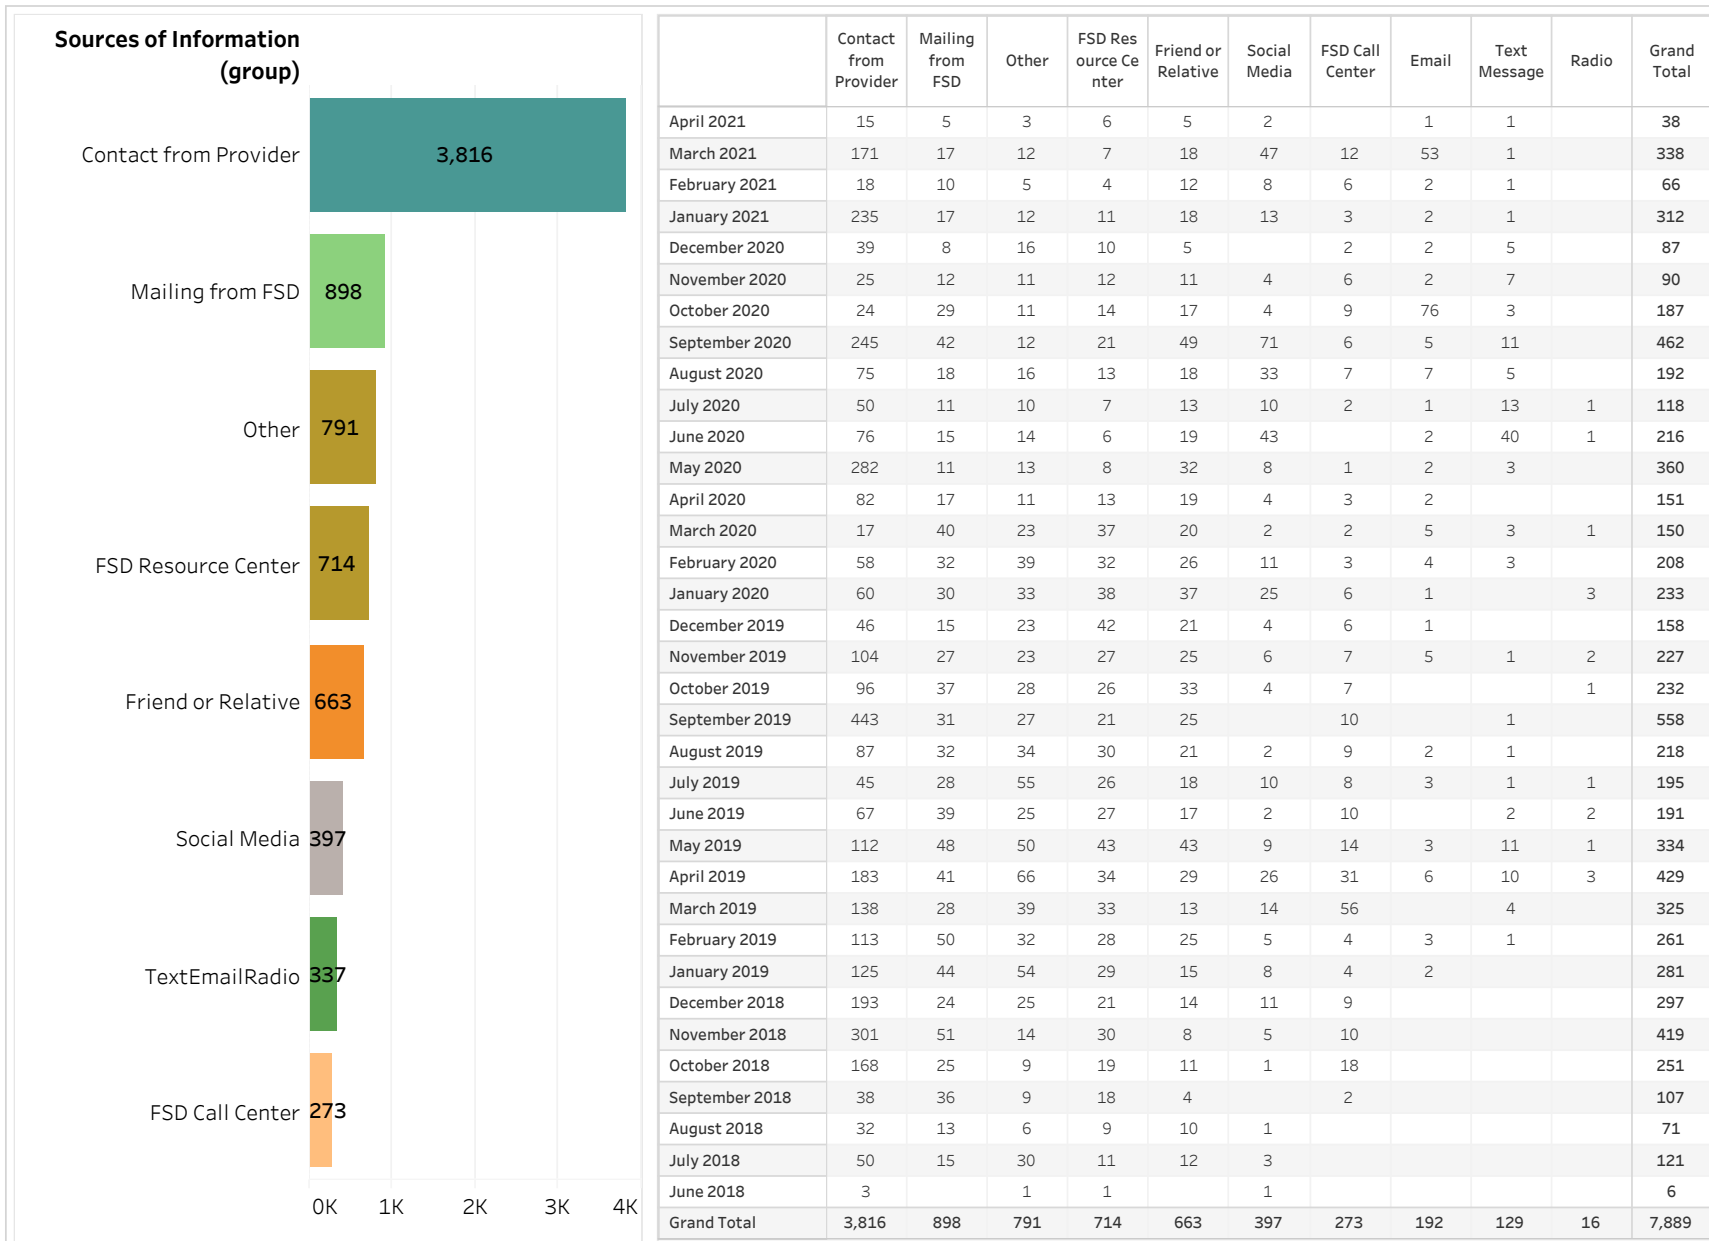

E&T Engagement Effectiveness Survey Dashboard - By Program

Created by: FSD Operations Team
 Updated: April 15, 2021

HITE MWA SkillUP

E&T Engagement Effectiveness Survey Dashboard - By Sources

Created by: FSD Operations Team
 Updated: April 15, 2021

Statewide Survey Map

This map is showing zip codes the E&T programs reached. The green shade is showing MWA and red is for SkillUP. The golden color is where the two providers overlap. The gray areas perhaps have not been reached yet. NOTE: Any shade of color other than the three shown in the legend shows the presence of more than one provider.

■ HITE ■ MWA ■ SkillUP

Created by: FSD Operations Team
Updated: April 15, 2021

Metropolitan Survey Map

Metro St. Louis E&T programs survey zip codes

Kansas City area E&T programs survey zip codes

Created by: FSD Operations Team
Updated: April 15, 2021

HITE

MWA

SkillUP

Survey counts

Survey on Program Line

County Name	Program			Grand Total
	HITE	MWA	SkillUP	
Grand Total	12	2,184	5,693	7,889
Ripley		46	1,211	1,257
St. Louis County	1	8	809	818
St. Louis City	1	4	739	744
Jackson	1	5	374	380
Scott	1	103	256	360
St. Francois	6	250	73	329
Cass			213	213
New Madrid		46	156	202
Pemiscot		27	171	198
Dunklin		57	135	192
Mississippi	1	45	146	192
Laclede		137	49	186
Butler		153	28	181
Boone		109	65	174
Cape Girardeau		113	38	151
Howell		112	32	144
Stoddard		51	88	139
Greene	1	27	108	136
Pulaski		88	1	89
Wright		66	17	83
Camden		52	21	73
Phelps		17	56	73
Vernon			73	73
Cole		15	56	71
Bates		1	63	64
Lincoln		56	5	61
Texas		57	3	60
Jefferson			59	59
Buchanan		5	44	49
Warren		36	13	49
Wayne		42	7	49
Jasper			47	47
Marion		24	22	46
Shannon		32	14	46
Adair		27	13	40
Franklin		2	35	37
Clay		1	34	35
Monroe			33	33
Iron		27	5	32
Miller		17	15	32
Randolph		20	11	31
Ste. Genevieve		30	1	31