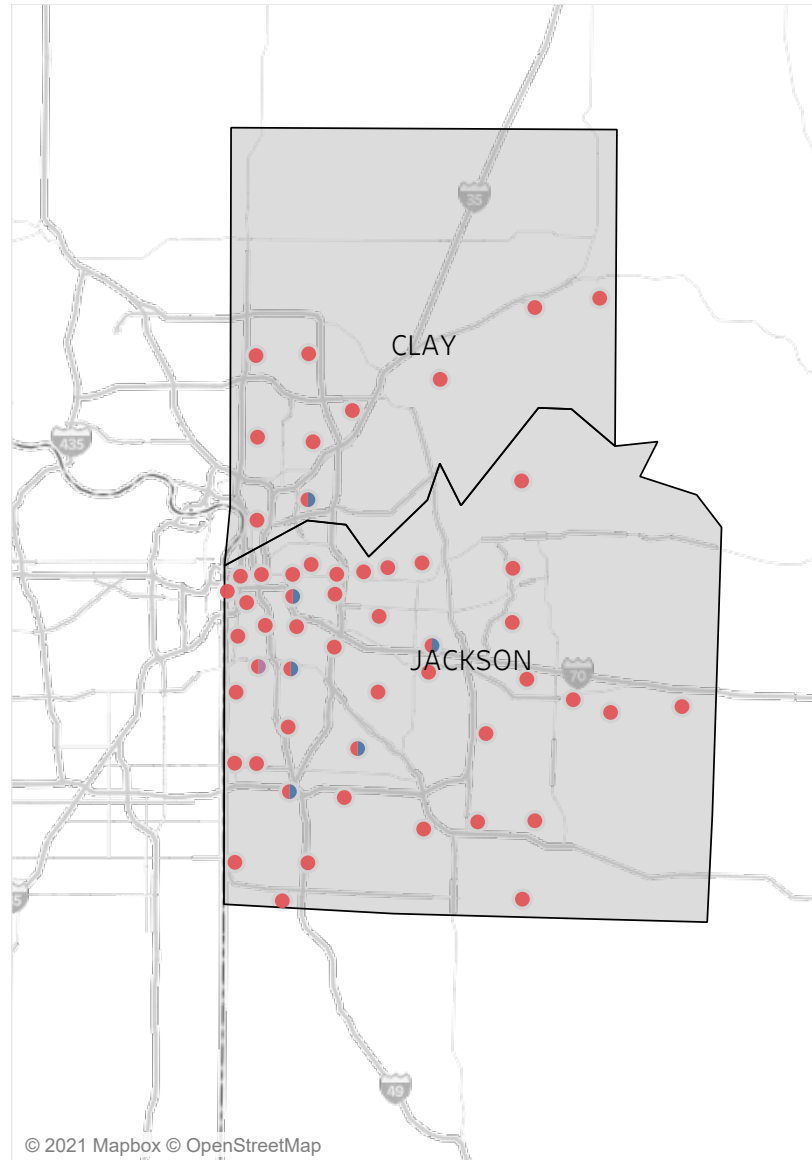

Statewide Survey Map

This map is showing zip codes the E&T programs reached. The green shade is showing MWA and red is for SkillUP. The golden color is where the two providers overlap. The gray areas perhaps have not been reached yet. NOTE: Any shade of color other than the three shown in the legend shows the presence of more than one provider.

■ HITE ■ MWA ■ SkillUP

Created by: FSD Operations Team
Updated: April 15, 2021

Metropolitan Survey Map

Metro St. Louis E&T programs survey zip codes

Kansas City area E&T programs survey zip codes

Created by: FSD Operations Team
Updated: April 15, 2021

HITE

MWA

SkillUP

Survey counts

Survey on Program Line

County Name	Program			Grand Total
	HITE	MWA	SkillUP	
Grand Total	12	2,184	5,693	7,889
Ripley		46	1,211	1,257
St. Louis County	1	8	809	818
St. Louis City	1	4	739	744
Jackson	1	5	374	380
Scott	1	103	256	360
St. Francois	6	250	73	329
Cass			213	213
New Madrid		46	156	202
Pemiscot		27	171	198
Dunklin		57	135	192
Mississippi	1	45	146	192
Laclede		137	49	186
Butler		153	28	181
Boone		109	65	174
Cape Girardeau		113	38	151
Howell		112	32	144
Stoddard		51	88	139
Greene	1	27	108	136
Pulaski		88	1	89
Wright		66	17	83
Camden		52	21	73
Phelps		17	56	73
Vernon			73	73
Cole		15	56	71
Bates		1	63	64
Lincoln		56	5	61
Texas		57	3	60
Jefferson			59	59
Buchanan		5	44	49
Warren		36	13	49
Wayne		42	7	49
Jasper			47	47
Marion		24	22	46
Shannon		32	14	46
Adair		27	13	40
Franklin		2	35	37
Clay		1	34	35
Monroe			33	33
Iron		27	5	32
Miller		17	15	32
Randolph		20	11	31
Ste. Genevieve		30	1	31