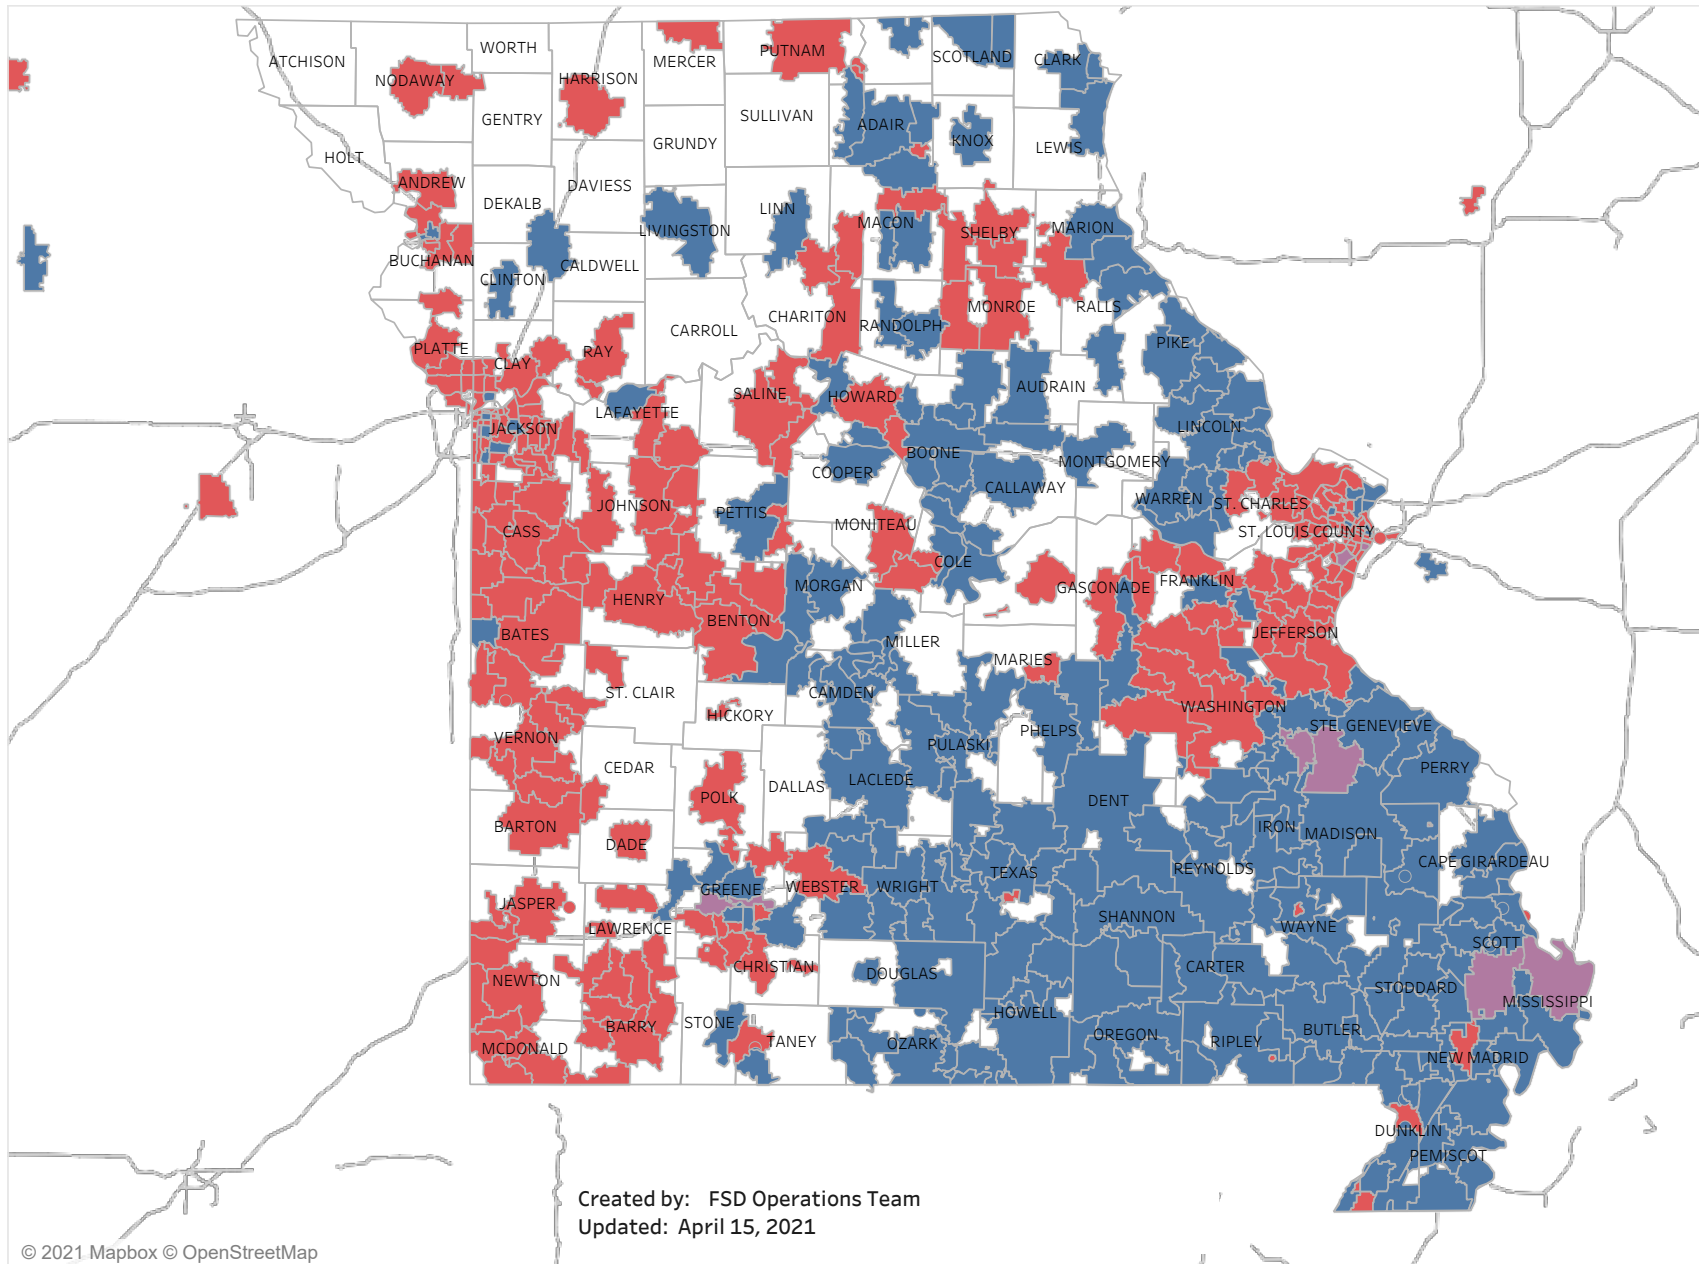

This map is showing zip codes the E&T programs reached. The green shade is showing MWA and red is for SkillUP. The golden color is where the two providers overlap. The gray areas perhaps have not been reached yet. NOTE: Any shade of color other than the three shown in the legend shows the presence of more than one provider.

■ HITE   ■ MWA   ■ SkillUP

Created by: FSD Operations Team
Updated: April 15, 2021