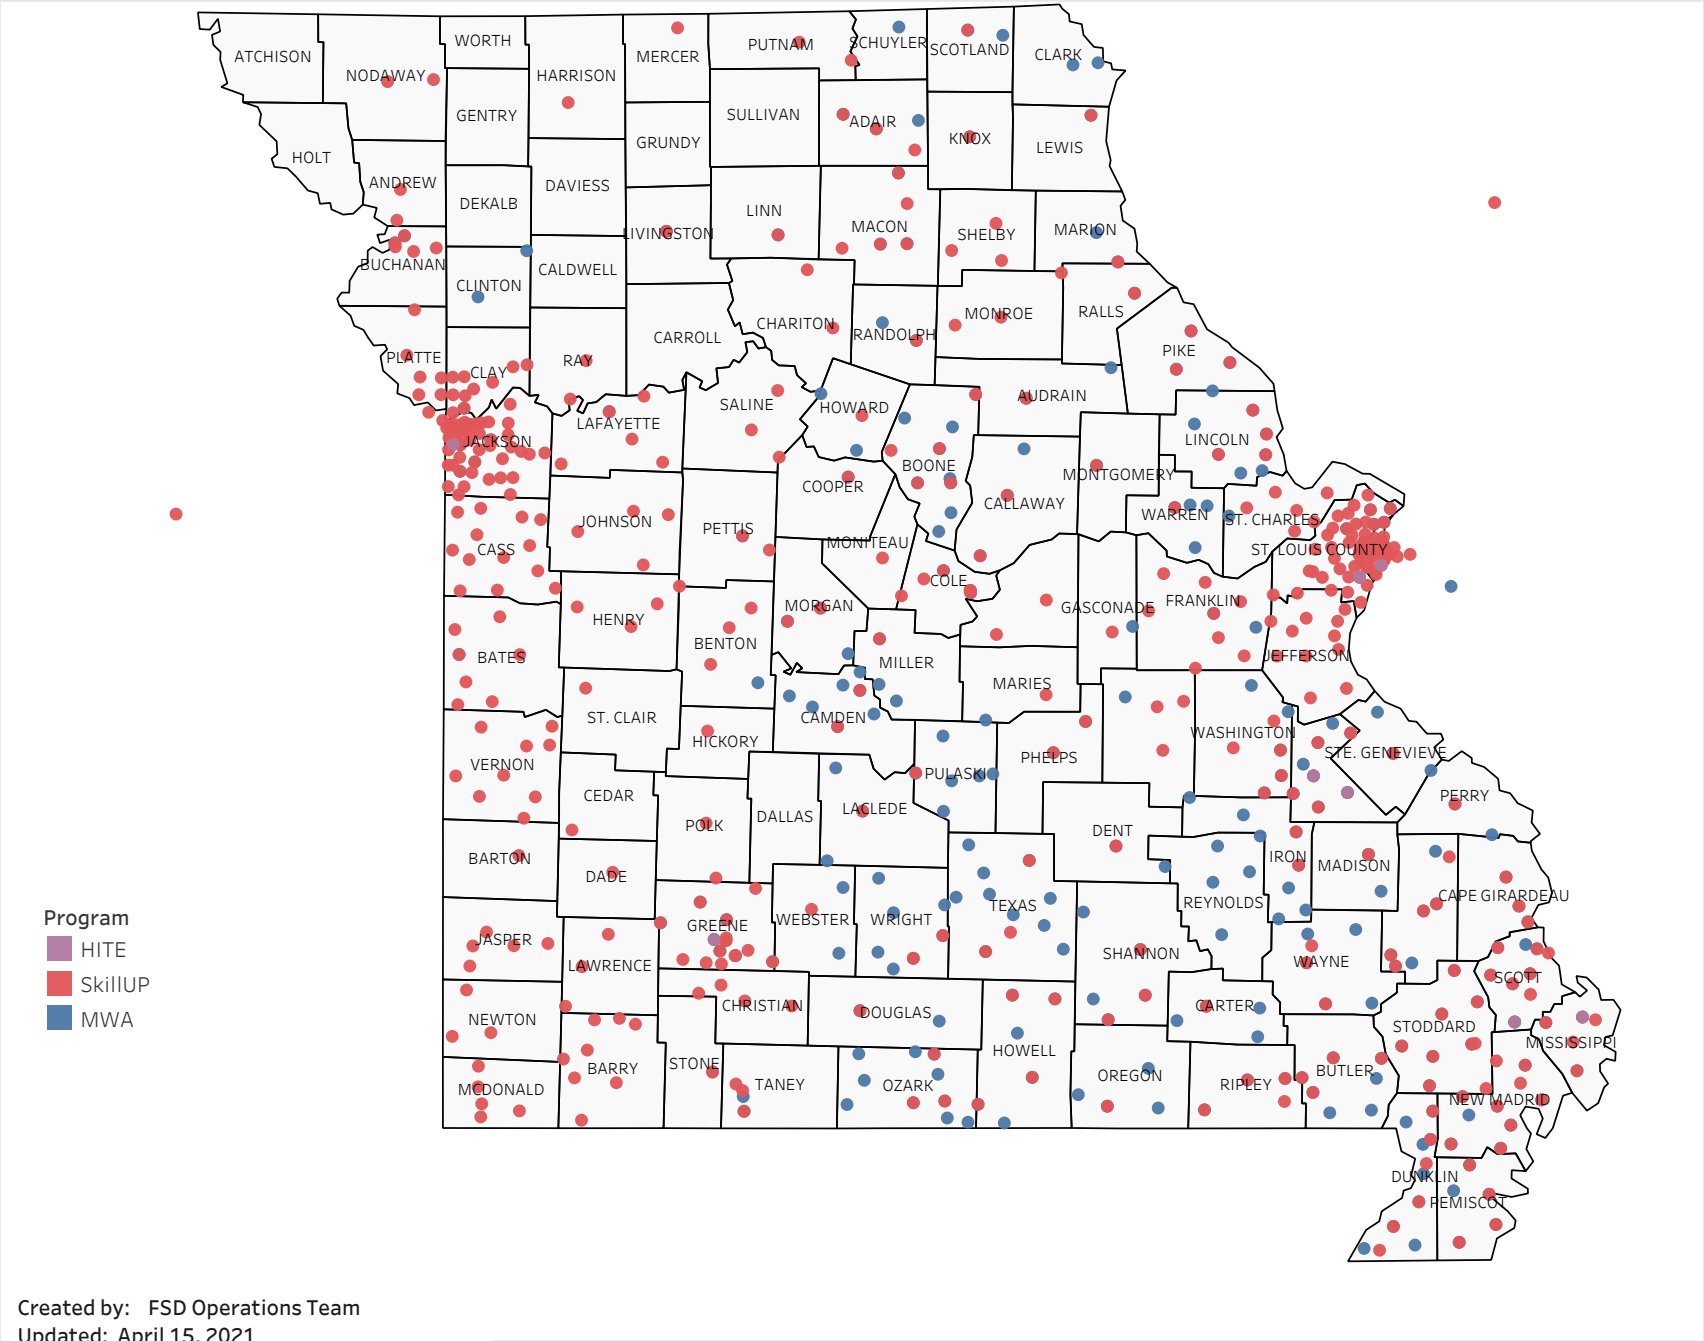

Statewide Survey Map

This map is showing zip codes the E&T programs reached. The green shade is showing MWA and red is for SkillUP. The golden color is where the two providers overlap. The gray areas perhaps have not been reached yet. NOTE: Any shade of color other than the three shown in the legend shows the presence of more than one provider.

HITE

MWA

SkillUP

Survey counts

Survey on Program Line

County Name	Program			Grand Total
	HITE	MWA	SkillUP	
Grand Total	12	2,184	5,693	7,889
Ripley		46	1,211	1,257
St. Louis County	1	8	809	818
St. Louis City	1	4	739	744
Jackson	1	5	374	380
Scott	1	103	256	360
St. Francois	6	250	73	329
Cass			213	213
New Madrid		46	156	202
Pemiscot		27	171	198
Dunklin		57	135	192
Mississippi	1	45	146	192
Laclede		137	49	186
Butler		153	28	181
Boone		109	65	174
Cape Girardeau		113	38	151
Howell		112	32	144
Stoddard		51	88	139
Greene	1	27	108	136
Pulaski		88	1	89
Wright		66	17	83
Camden		52	21	73
Phelps		17	56	73
Vernon			73	73
Cole		15	56	71
Bates		1	63	64
Lincoln		56	5	61
Texas		57	3	60
Jefferson			59	59
Buchanan		5	44	49
Warren		36	13	49
Wayne		42	7	49
Jasper			47	47
Marion		24	22	46
Shannon		32	14	46
Adair		27	13	40
Franklin		2	35	37
Clay		1	34	35
Monroe			33	33
Iron		27	5	32
Miller		17	15	32
Randolph		20	11	31
Ste. Genevieve		30	1	31

Survey on Program Line

County Name	HITE	Program		Grand Total
		MWA	SkillUP	
Knox		2	1	3
Linn		1	2	3
Livingston		2	1	3
Polk			3	3
Ralls		1	2	3
Dade			2	2
Gasconade		1	1	2
Hickory			2	2
Nodaway			2	2
Ray			2	2
Stone		1	1	2
Andrew			1	1
Barton			1	1
Cedar			1	1
Chariton			1	1
Harrison			1	1
Maries			1	1
Mercer			1	1
St. Clair			1	1