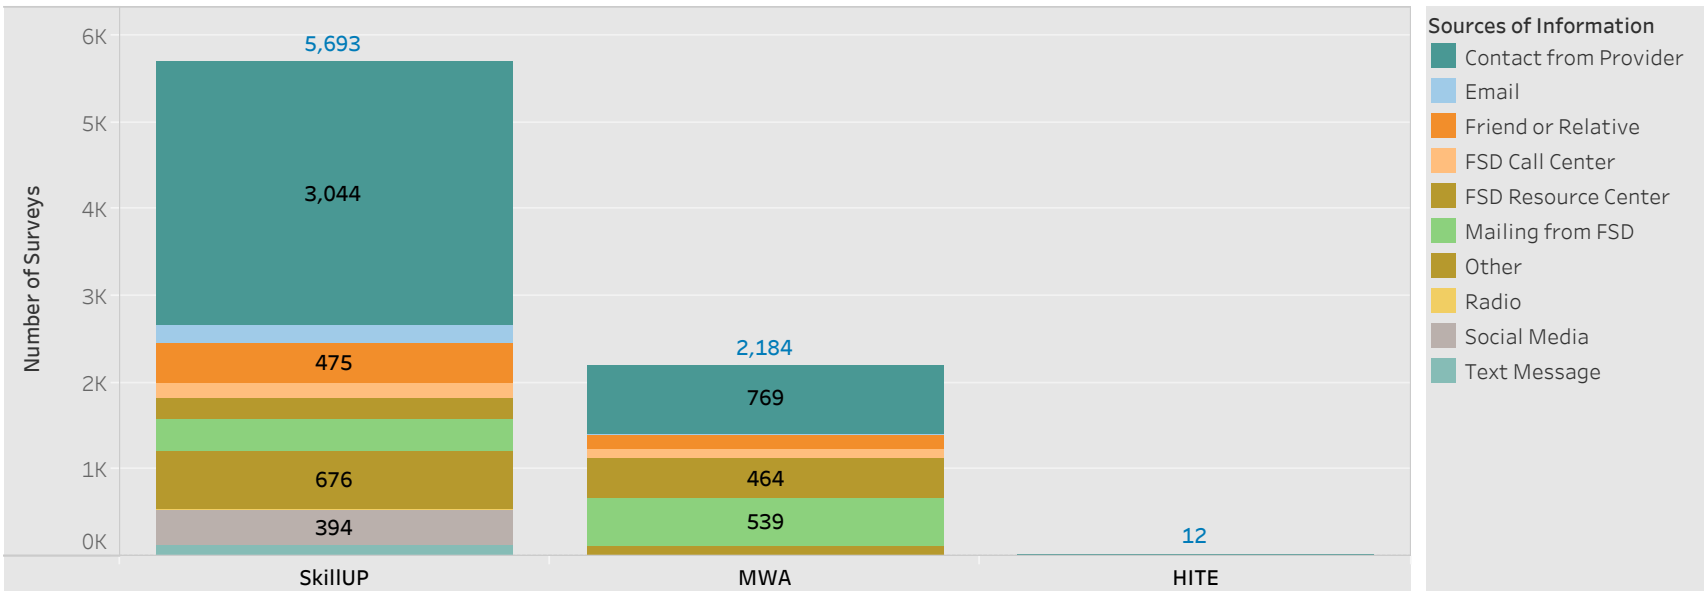

E&T Engagement Effectiveness Survey Dashboard - By Program

Created by: FSD Operations Team
 Updated: April 15, 2021

HITE MWA SkillUP

E&T Engagement Effectiveness Survey Dashboard - By Sources

Created by: FSD Operations Team
 Updated: April 15, 2021

Statewide Survey Map

This map is showing zip codes the E&T programs reached. The green shade is showing MWA and red is for SkillUP. The golden color is where the two providers overlap. The gray areas perhaps have not been reached yet. NOTE: Any shade of color other than the three shown in the legend shows the presence of more than one provider.

■ HITE ■ MWA ■ SkillUP

Created by: FSD Operations Team
Updated: April 15, 2021

Metropolitan Survey Map

Metro St. Louis E&T programs survey zip codes

Kansas City area E&T programs survey zip codes

Created by: FSD Operations Team
Updated: April 15, 2021

HITE

MWA

SkillUP

Survey counts

Survey on Program Line

County Name	Program			Grand Total
	HITE	MWA	SkillUP	
Grand Total	12	2,184	5,693	7,889
Ripley		46	1,211	1,257
St. Louis County	1	8	809	818
St. Louis City	1	4	739	744
Jackson	1	5	374	380
Scott	1	103	256	360
St. Francois	6	250	73	329
Cass			213	213
New Madrid		46	156	202
Pemiscot		27	171	198
Dunklin		57	135	192
Mississippi	1	45	146	192
Laclede		137	49	186
Butler		153	28	181
Boone		109	65	174
Cape Girardeau		113	38	151
Howell		112	32	144
Stoddard		51	88	139
Greene	1	27	108	136
Pulaski		88	1	89
Wright		66	17	83
Camden		52	21	73
Phelps		17	56	73
Vernon			73	73
Cole		15	56	71
Bates		1	63	64
Lincoln		56	5	61
Texas		57	3	60
Jefferson			59	59
Buchanan		5	44	49
Warren		36	13	49
Wayne		42	7	49
Jasper			47	47
Marion		24	22	46
Shannon		32	14	46
Adair		27	13	40
Franklin		2	35	37
Clay		1	34	35
Monroe			33	33
Iron		27	5	32
Miller		17	15	32
Randolph		20	11	31
Ste. Genevieve		30	1	31