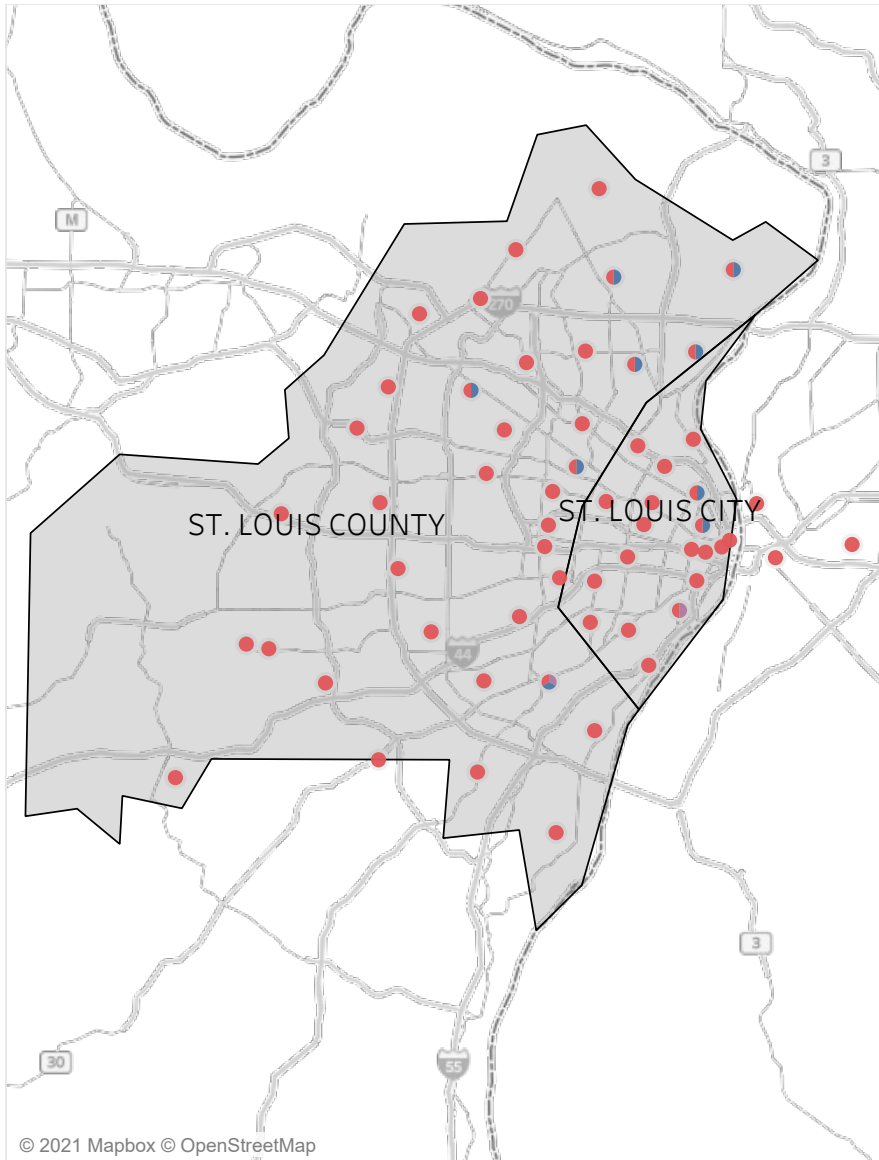

Statewide Survey Map

This map is showing zip codes the E&T programs reached. The green shade is showing MWA and red is for SkillUP. The golden color is where the two providers overlap. The gray areas perhaps have not been reached yet. NOTE: Any shade of color other than the three shown in the legend shows the presence of more than one provider.

■ HITE ■ MWA ■ SkillUP

Created by: FSD Operations Team
Updated: April 15, 2021

Metropolitan Survey Map

Metro St. Louis E&T programs survey zip codes

Kansas City area E&T programs survey zip codes

Created by: FSD Operations Team
Updated: April 15, 2021

HITE

MWA

SkillUP

Survey counts

Survey on Program Line

County Name	Program			Grand Total
	HITE	MWA	SkillUP	
Grand Total	12	2,184	5,693	7,889
Ripley		46	1,211	1,257
St. Louis County	1	8	809	818
St. Louis City	1	4	739	744
Jackson	1	5	374	380
Scott	1	103	256	360
St. Francois	6	250	73	329
Cass			213	213
New Madrid		46	156	202
Pemiscot		27	171	198
Dunklin		57	135	192
Mississippi	1	45	146	192
Laclede		137	49	186
Butler		153	28	181
Boone		109	65	174
Cape Girardeau		113	38	151
Howell		112	32	144
Stoddard		51	88	139
Greene	1	27	108	136
Pulaski		88	1	89
Wright		66	17	83
Camden		52	21	73
Phelps		17	56	73
Vernon			73	73
Cole		15	56	71
Bates		1	63	64
Lincoln		56	5	61
Texas		57	3	60
Jefferson			59	59
Buchanan		5	44	49
Warren		36	13	49
Wayne		42	7	49
Jasper			47	47
Marion		24	22	46
Shannon		32	14	46
Adair		27	13	40
Franklin		2	35	37
Clay		1	34	35
Monroe			33	33
Iron		27	5	32
Miller		17	15	32
Randolph		20	11	31
Ste. Genevieve		30	1	31