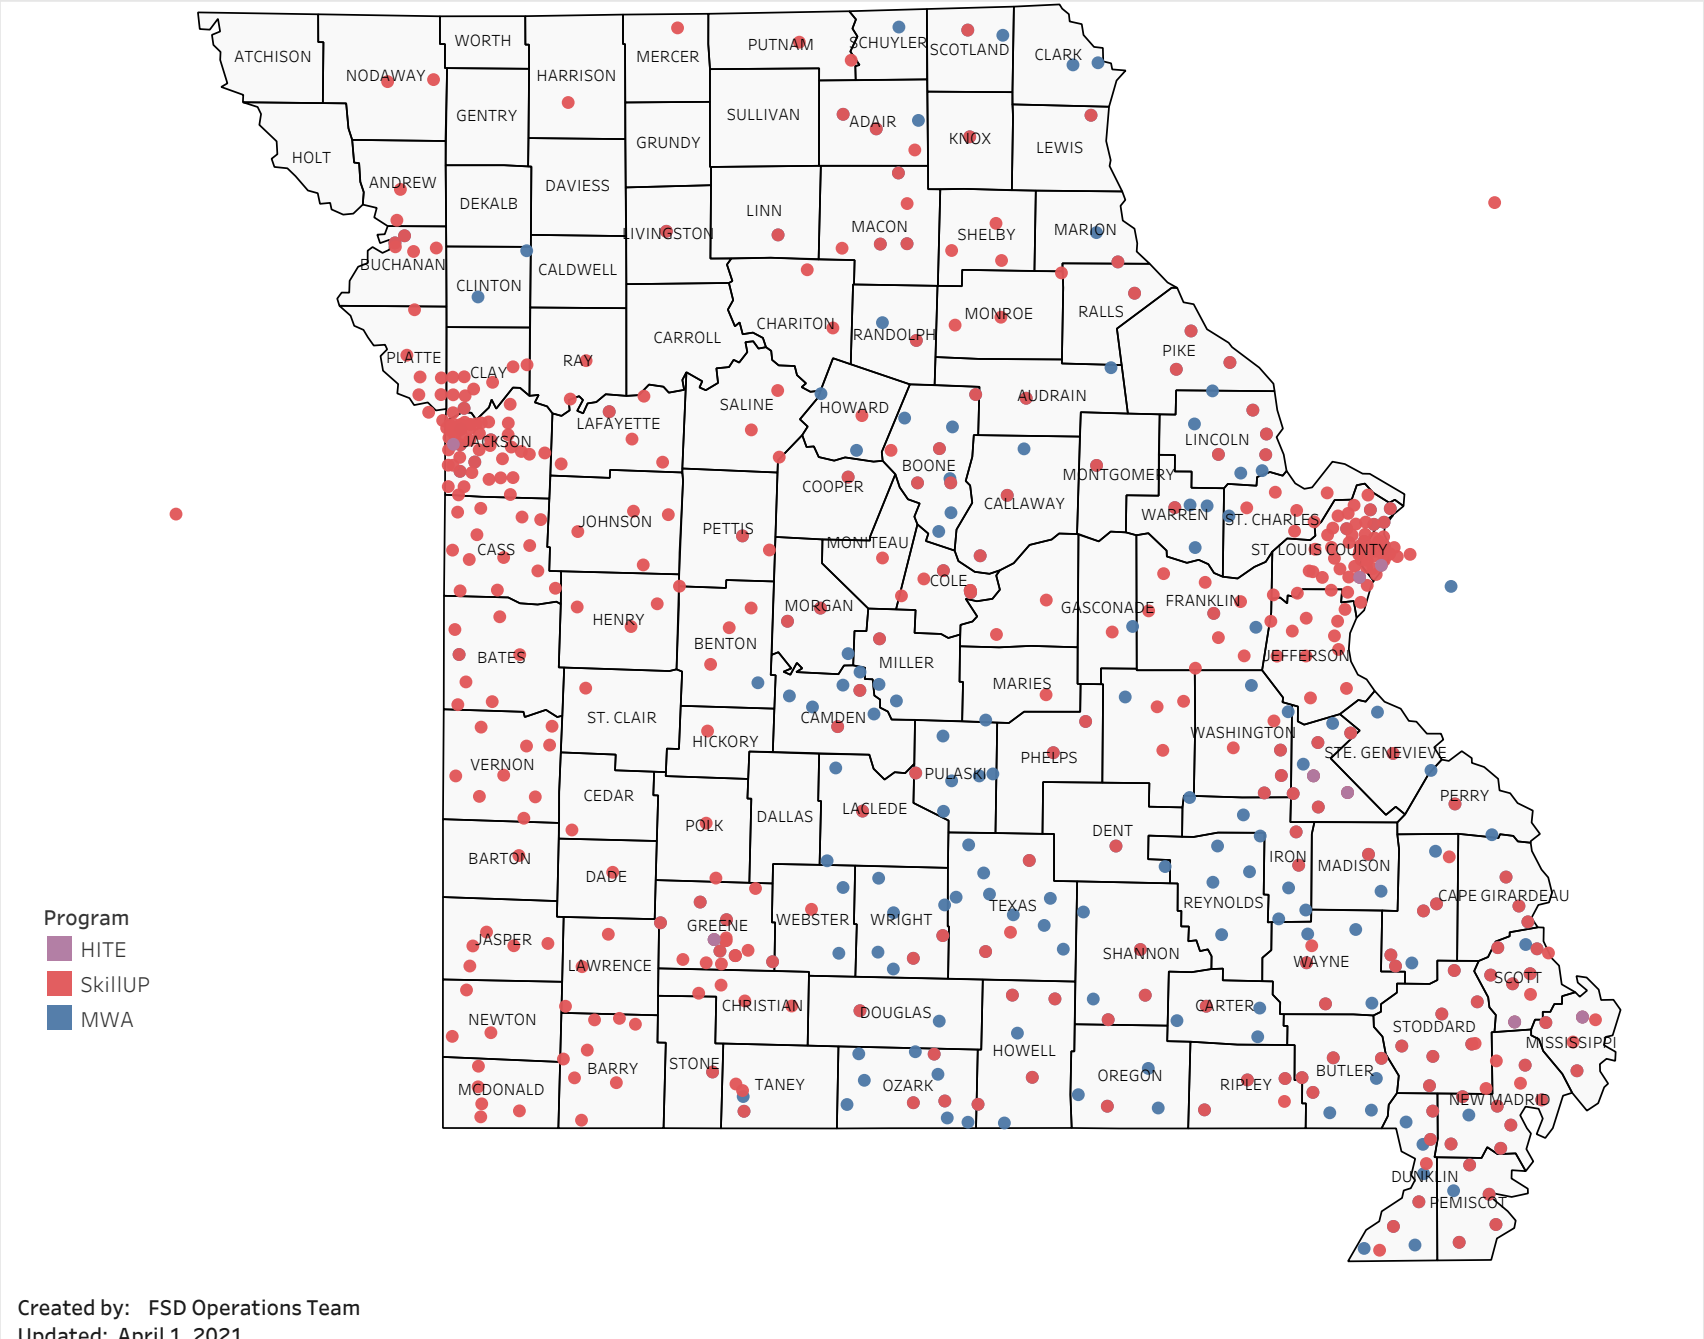

Statewide Survey Map

This map is showing zip codes the E&T programs reached. The green shade is showing MWA and red is for SkillUP. The golden color is where the two providers overlap. The gray areas perhaps have not been reached yet. NOTE: Any shade of color other than the three shown in the legend shows the presence of more than one provider.

Created by: FSD Operations Team
Updated: April 1, 2021

HITE

MWA

SkillUP

Survey on Program Line

County Name	Program			Grand Total
	HITE	MWA	SkillUP	
Grand Total	12	2,171	5,671	7,854
Ripley		46	1,211	1,257
St. Louis County	1	8	808	817
St. Louis City	1	4	731	736
Jackson	1	5	374	380
Scott	1	102	256	359
St. Francois	6	247	73	326
Cass			213	213
New Madrid		46	156	202
Pemiscot		27	166	193
Dunklin		57	135	192
Mississippi	1	45	144	190
Laclede		136	48	184
Butler		153	28	181
Boone		109	65	174
Cape Girardeau		111	38	149
Howell		110	32	142
Stoddard		51	87	138
Greene	1	27	108	136
Pulaski		87	1	88
Wright		66	17	83
Camden		52	21	73
Vernon			73	73
Phelps		17	54	71
Cole		15	55	70
Bates		1	63	64
Lincoln		55	5	60
Texas		57	3	60
Jefferson			59	59
Buchanan		5	44	49
Warren		36	13	49
Wayne		41	7	48
Jasper			47	47
Shannon		32	14	46
Marion		23	22	45
Adair		27	13	40
Franklin		2	35	37
Clay		1	34	35
Monroe			33	33
Iron		27	5	32
Miller		17	15	32
Randolph		20	11	31
Ste. Genevieve		30	1	31

Survey on Program Line

County Name	HITE	Program		Grand Total
		MWA	SkillUP	
Knox		2	1	3
Linn		1	2	3
Livingston		2	1	3
Polk			3	3
Ralls		1	2	3
Dade			2	2
Gasconade		1	1	2
Hickory			2	2
Nodaway			2	2
Ray			2	2
Stone		1	1	2
Andrew			1	1
Barton			1	1
Cedar			1	1
Chariton			1	1
Harrison			1	1
Maries			1	1
Mercer			1	1
St. Clair			1	1