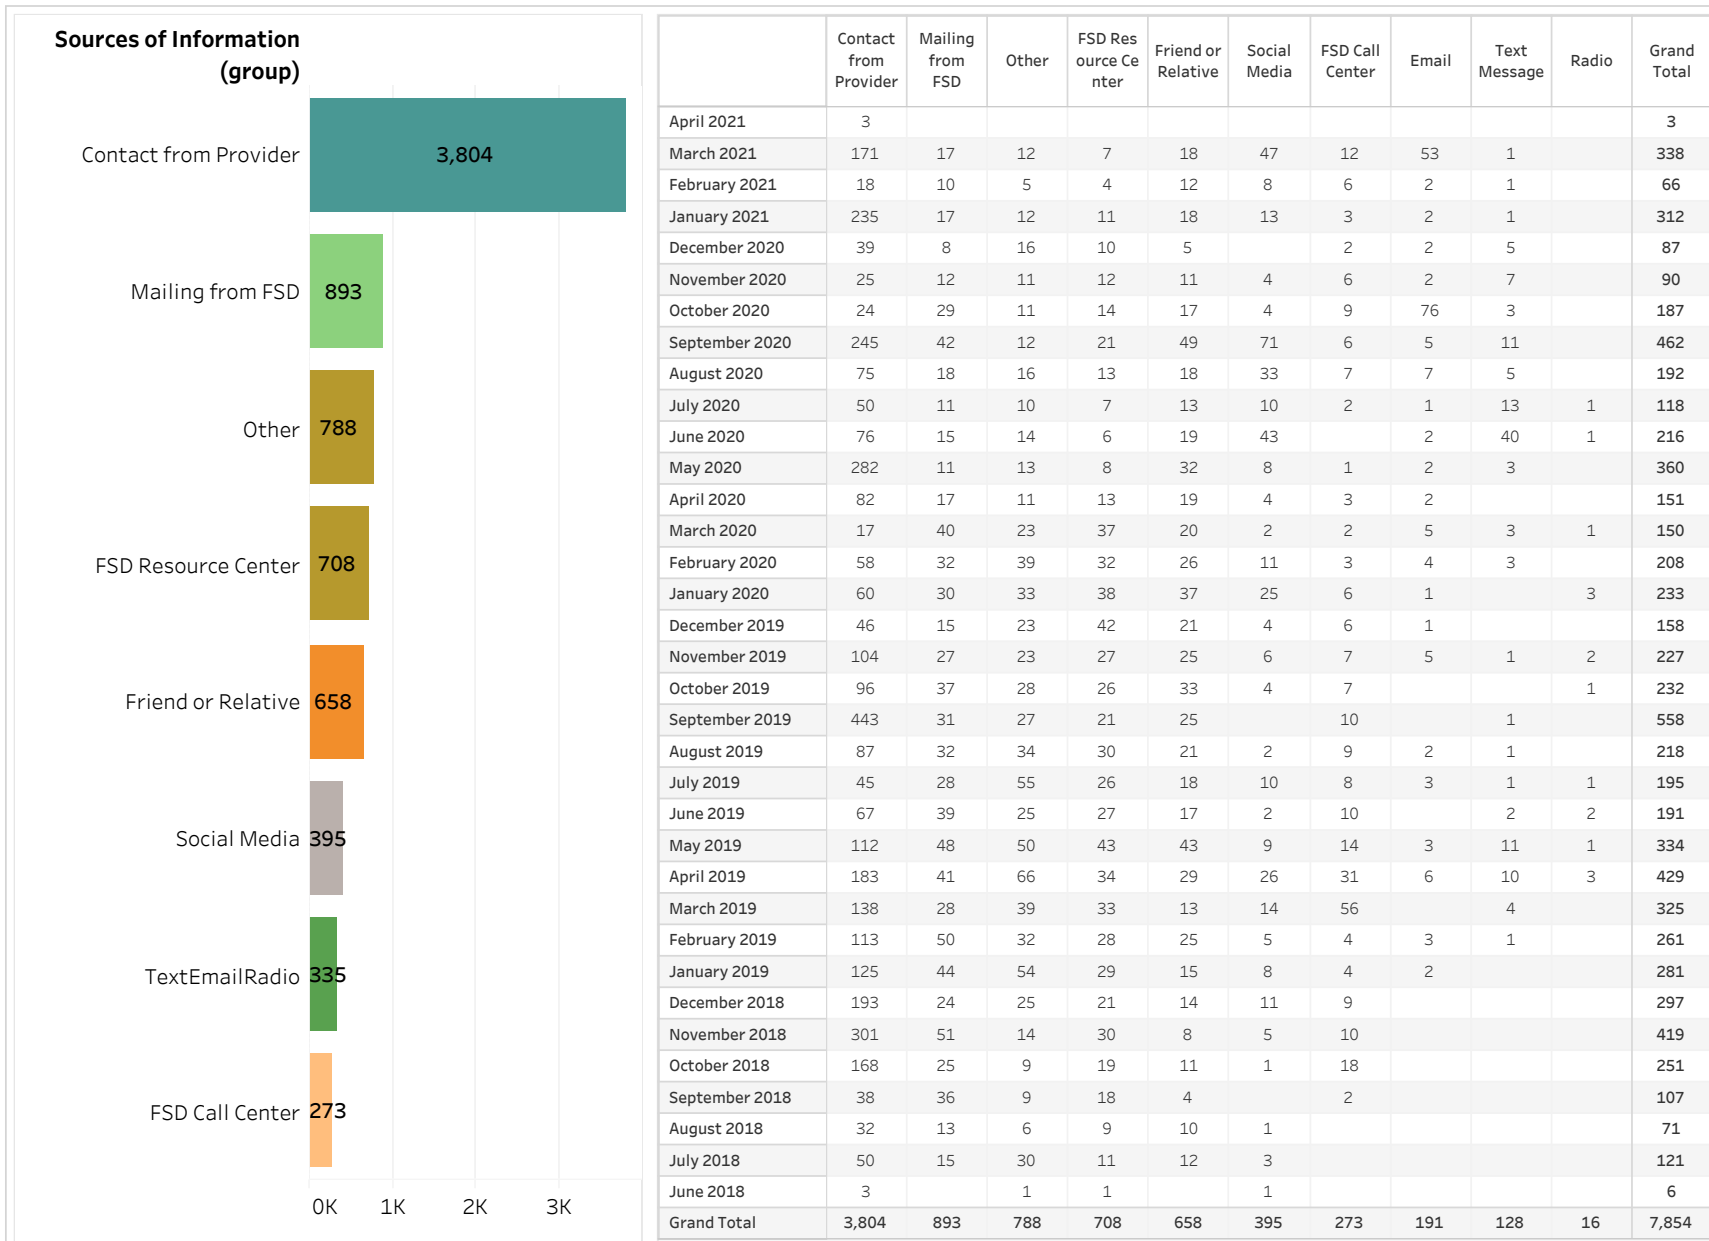

E&T Engagement Effectiveness Survey Dashboard - By Program

Created by: FSD Operations Team
 Updated: April 1, 2021

HITE MWA SkillUP

E&T Engagement Effectiveness Survey Dashboard - By Sources

Created by: FSD Operations Team
 Updated: April 1, 2021

Statewide Survey Map

This map is showing zip codes the E&T programs reached. The green shade is showing MWA and red is for SkillUP. The golden color is where the two providers overlap. The gray areas perhaps have not been reached yet. NOTE: Any shade of color other than the three shown in the legend shows the presence of more than one provider.

■ HITE ■ MWA ■ SkillUP

Created by: FSD Operations Team
Updated: April 1, 2021

Survey counts

Metropolitan Survey Map

Metro St. Louis E&T programs survey zip codes

Kansas City area E&T programs survey zip codes

Created by: FSD Operations Team
Updated: April 1, 2021

HITE

MWA

SkillUP

Survey on Program Line

County Name	Program			Grand Total
	HITE	MWA	SkillUP	
Grand Total	12	2,171	5,671	7,854
Ripley		46	1,211	1,257
St. Louis County	1	8	808	817
St. Louis City	1	4	731	736
Jackson	1	5	374	380
Scott	1	102	256	359
St. Francois	6	247	73	326
Cass			213	213
New Madrid		46	156	202
Pemiscot		27	166	193
Dunklin		57	135	192
Mississippi	1	45	144	190
Laclede		136	48	184
Butler		153	28	181
Boone		109	65	174
Cape Girardeau		111	38	149
Howell		110	32	142
Stoddard		51	87	138
Greene	1	27	108	136
Pulaski		87	1	88
Wright		66	17	83
Camden		52	21	73
Vernon			73	73
Phelps		17	54	71
Cole		15	55	70
Bates		1	63	64
Lincoln		55	5	60
Texas		57	3	60
Jefferson			59	59
Buchanan		5	44	49
Warren		36	13	49
Wayne		41	7	48
Jasper			47	47
Shannon		32	14	46
Marion		23	22	45
Adair		27	13	40
Franklin		2	35	37
Clay		1	34	35
Monroe			33	33
Iron		27	5	32
Miller		17	15	32
Randolph		20	11	31
Ste. Genevieve		30	1	31