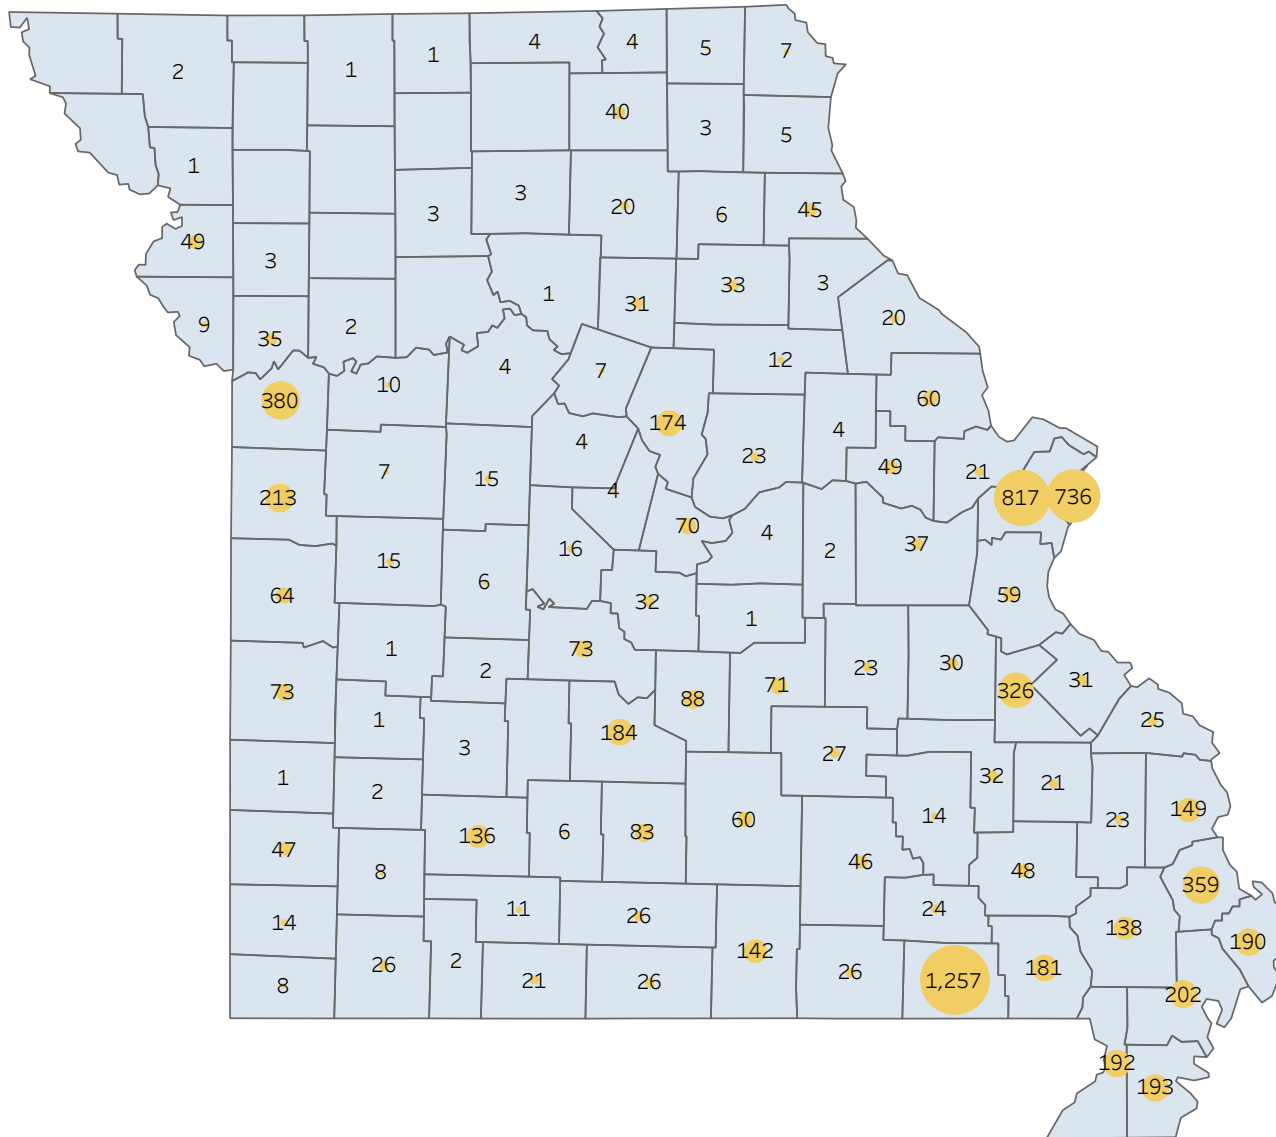

Statewide Survey Map

This map is showing zip codes the E&T programs reached. The green shade is showing MWA and red is for SkillUP. The golden color is where the two providers overlap. The gray areas perhaps have not been reached yet. NOTE: Any shade of color other than the three shown in the legend shows the presence of more than one provider.

■ HITE ■ MWA ■ SkillUP

Created by: FSD Operations Team
Updated: April 1, 2021

Survey counts

Metropolitan Survey Map

Metro St. Louis E&T programs survey zip codes

Kansas City area E&T programs survey zip codes

Created by: FSD Operations Team
Updated: April 1, 2021

HITE

MWA

SkillUP

Survey on Program Line

County Name	Program			Grand Total
	HITE	MWA	SkillUP	
Grand Total	12	2,171	5,671	7,854
Ripley		46	1,211	1,257
St. Louis County	1	8	808	817
St. Louis City	1	4	731	736
Jackson	1	5	374	380
Scott	1	102	256	359
St. Francois	6	247	73	326
Cass			213	213
New Madrid		46	156	202
Pemiscot		27	166	193
Dunklin		57	135	192
Mississippi	1	45	144	190
Laclede		136	48	184
Butler		153	28	181
Boone		109	65	174
Cape Girardeau		111	38	149
Howell		110	32	142
Stoddard		51	87	138
Greene	1	27	108	136
Pulaski		87	1	88
Wright		66	17	83
Camden		52	21	73
Vernon			73	73
Phelps		17	54	71
Cole		15	55	70
Bates		1	63	64
Lincoln		55	5	60
Texas		57	3	60
Jefferson			59	59
Buchanan		5	44	49
Warren		36	13	49
Wayne		41	7	48
Jasper			47	47
Shannon		32	14	46
Marion		23	22	45
Adair		27	13	40
Franklin		2	35	37
Clay		1	34	35
Monroe			33	33
Iron		27	5	32
Miller		17	15	32
Randolph		20	11	31
Ste. Genevieve		30	1	31

Survey on Program Line

County Name	HITE	Program		Grand Total
		MWA	SkillUP	
Knox		2	1	3
Linn		1	2	3
Livingston		2	1	3
Polk			3	3
Ralls		1	2	3
Dade			2	2
Gasconade		1	1	2
Hickory			2	2
Nodaway			2	2
Ray			2	2
Stone		1	1	2
Andrew			1	1
Barton			1	1
Cedar			1	1
Chariton			1	1
Harrison			1	1
Maries			1	1
Mercer			1	1
St. Clair			1	1