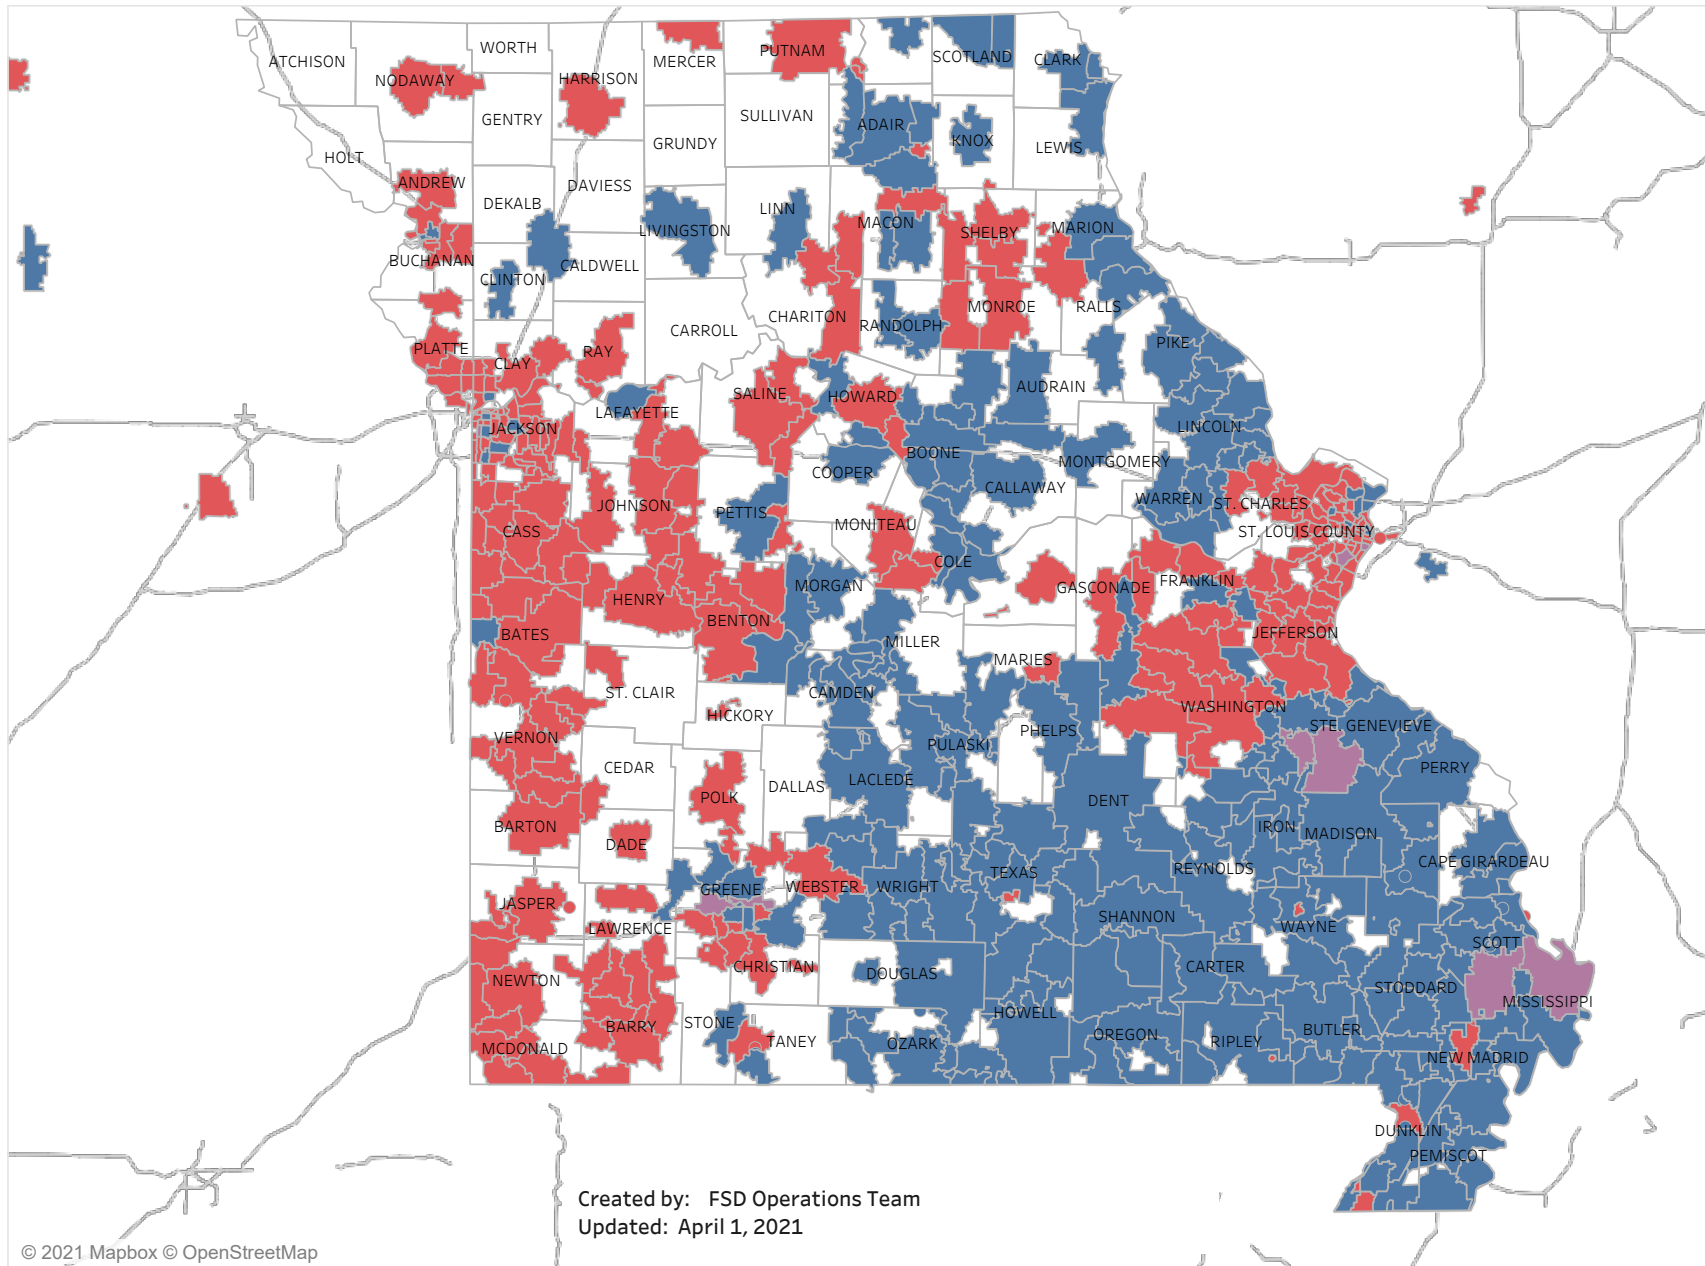

This map is showing zip codes the E&T programs reached. The green shade is showing MWA and red is for SkillUP. The golden color is where the two providers overlap. The gray areas perhaps have not been reached yet. NOTE: Any shade of color other than the three shown in the legend shows the presence of more than one provider.

■ HITE   ■ MWA   ■ SkillUP

Created by: FSD Operations Team
Updated: April 1, 2021