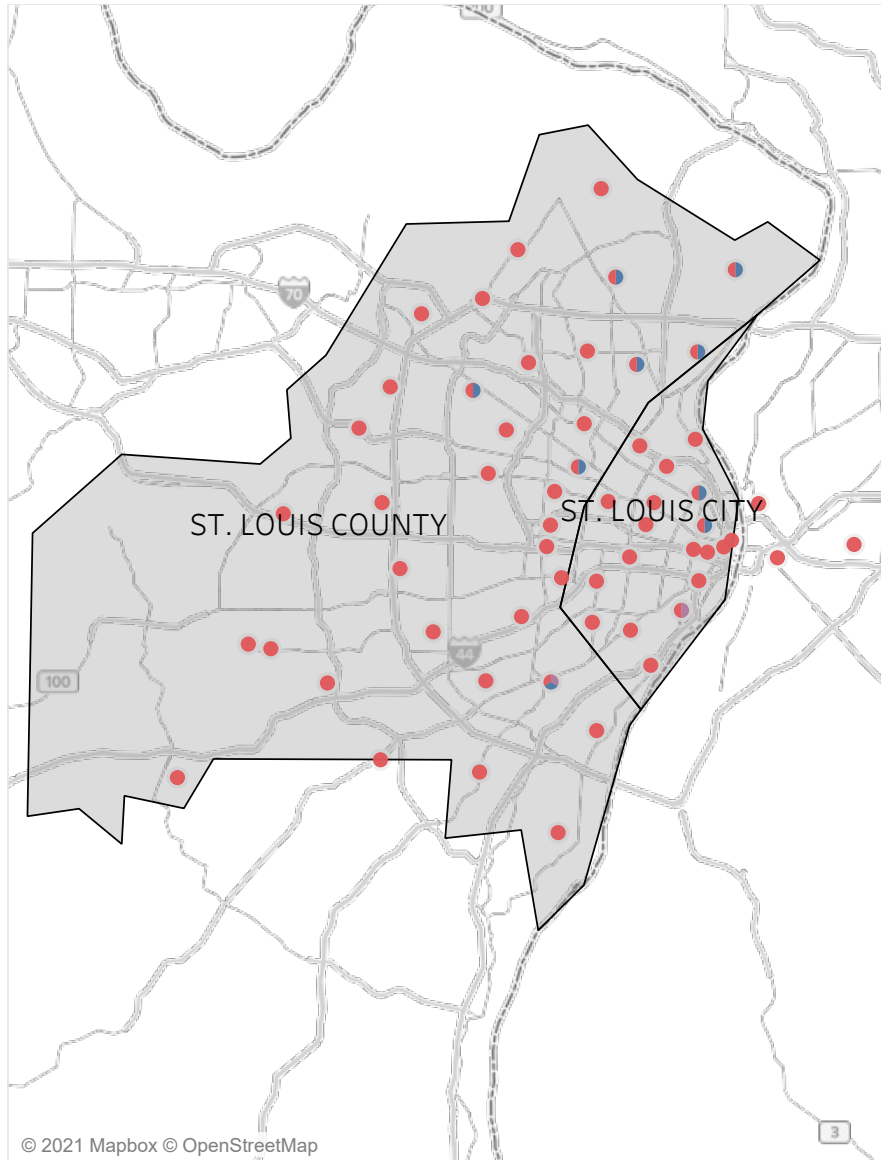

Statewide Survey Map

This map is showing zip codes the E&T programs reached. The green shade is showing MWA and red is for SkillUP. The golden color is where the two providers overlap. The gray areas perhaps have not been reached yet. NOTE: Any shade of color other than the three shown in the legend shows the presence of more than one provider.

■ HITE ■ MWA ■ SkillUP

Created by: FSD Operations Team
Updated: April 1, 2021

Survey counts

Metropolitan Survey Map

Metro St. Louis E&T programs survey zip codes

Kansas City area E&T programs survey zip codes

Created by: FSD Operations Team
Updated: April 1, 2021

HITE

MWA

SkillUP

Survey on Program Line

County Name	Program			Grand Total
	HITE	MWA	SkillUP	
Grand Total	12	2,171	5,671	7,854
Ripley		46	1,211	1,257
St. Louis County	1	8	808	817
St. Louis City	1	4	731	736
Jackson	1	5	374	380
Scott	1	102	256	359
St. Francois	6	247	73	326
Cass			213	213
New Madrid		46	156	202
Pemiscot		27	166	193
Dunklin		57	135	192
Mississippi	1	45	144	190
Laclede		136	48	184
Butler		153	28	181
Boone		109	65	174
Cape Girardeau		111	38	149
Howell		110	32	142
Stoddard		51	87	138
Greene	1	27	108	136
Pulaski		87	1	88
Wright		66	17	83
Camden		52	21	73
Vernon			73	73
Phelps		17	54	71
Cole		15	55	70
Bates		1	63	64
Lincoln		55	5	60
Texas		57	3	60
Jefferson			59	59
Buchanan		5	44	49
Warren		36	13	49
Wayne		41	7	48
Jasper			47	47
Shannon		32	14	46
Marion		23	22	45
Adair		27	13	40
Franklin		2	35	37
Clay		1	34	35
Monroe			33	33
Iron		27	5	32
Miller		17	15	32
Randolph		20	11	31
Ste. Genevieve		30	1	31