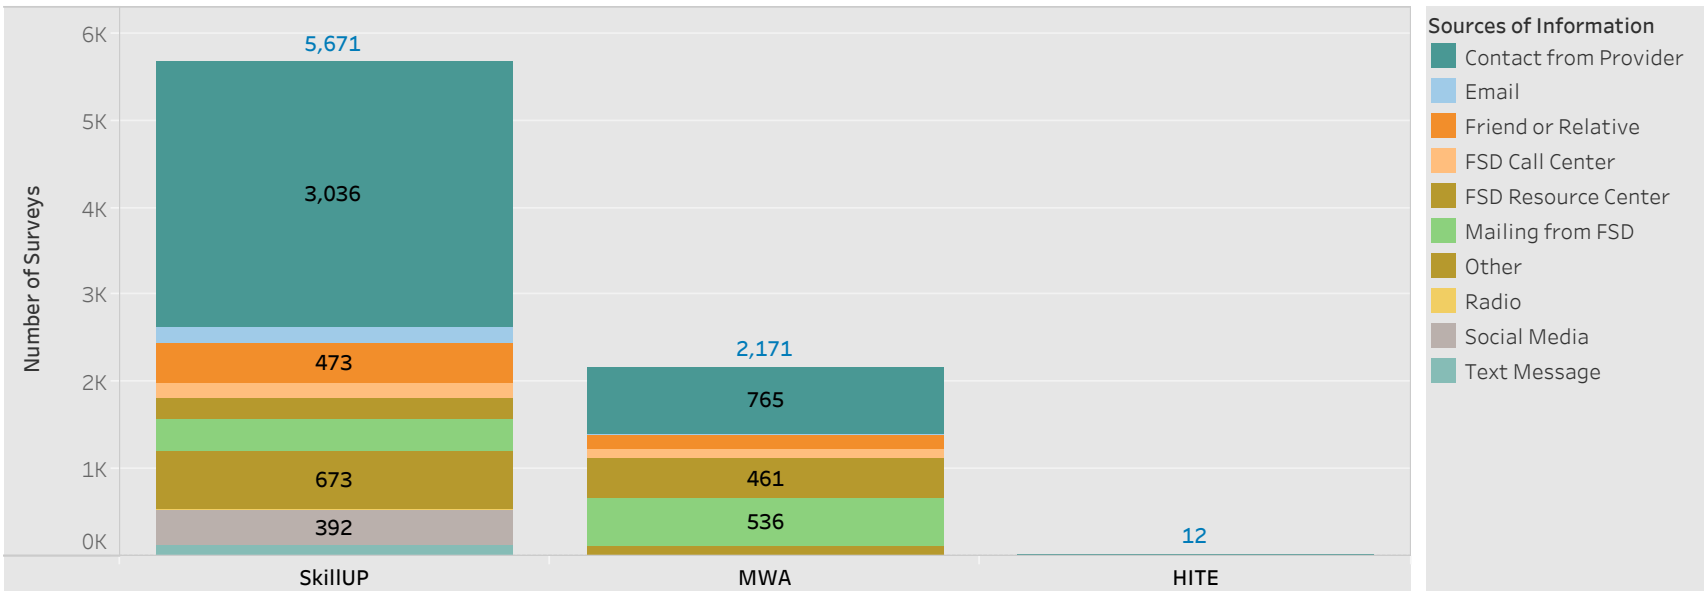

E&T Engagement Effectiveness Survey Dashboard - By Program

Created by: FSD Operations Team
 Updated: April 1, 2021

HITE MWA SkillUP

E&T Engagement Effectiveness Survey Dashboard - By Sources

Created by: FSD Operations Team
 Updated: April 1, 2021

Statewide Survey Map

This map is showing zip codes the E&T programs reached. The green shade is showing MWA and red is for SkillUP. The golden color is where the two providers overlap. The gray areas perhaps have not been reached yet. NOTE: Any shade of color other than the three shown in the legend shows the presence of more than one provider.

■ HITE ■ MWA ■ SkillUP

Created by: FSD Operations Team
Updated: April 1, 2021

Survey counts

Metropolitan Survey Map

Metro St. Louis E&T programs survey zip codes

Kansas City area E&T programs survey zip codes

Created by: FSD Operations Team
Updated: April 1, 2021

HITE

MWA

SkillUP

Survey on Program Line

County Name	Program			Grand Total
	HITE	MWA	SkillUP	
Grand Total	12	2,171	5,671	7,854
Ripley		46	1,211	1,257
St. Louis County	1	8	808	817
St. Louis City	1	4	731	736
Jackson	1	5	374	380
Scott	1	102	256	359
St. Francois	6	247	73	326
Cass			213	213
New Madrid		46	156	202
Pemiscot		27	166	193
Dunklin		57	135	192
Mississippi	1	45	144	190
Laclede		136	48	184
Butler		153	28	181
Boone		109	65	174
Cape Girardeau		111	38	149
Howell		110	32	142
Stoddard		51	87	138
Greene	1	27	108	136
Pulaski		87	1	88
Wright		66	17	83
Camden		52	21	73
Vernon			73	73
Phelps		17	54	71
Cole		15	55	70
Bates		1	63	64
Lincoln		55	5	60
Texas		57	3	60
Jefferson			59	59
Buchanan		5	44	49
Warren		36	13	49
Wayne		41	7	48
Jasper			47	47
Shannon		32	14	46
Marion		23	22	45
Adair		27	13	40
Franklin		2	35	37
Clay		1	34	35
Monroe			33	33
Iron		27	5	32
Miller		17	15	32
Randolph		20	11	31
Ste. Genevieve		30	1	31