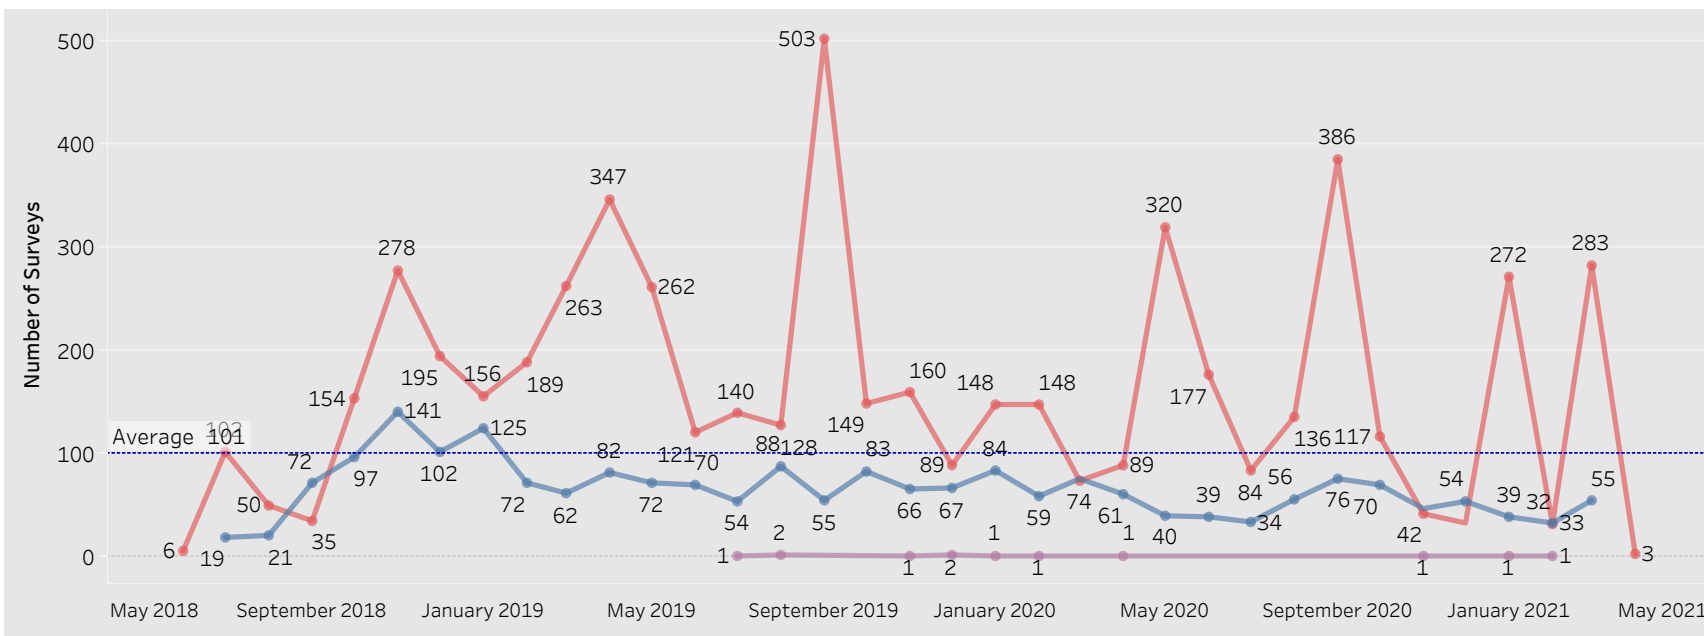

E&T Engagement Effectiveness Survey Dashboard - By Program

Created by: FSD Operations Team
 Updated: April 1, 2021

HITE MWA SkillUP

E&T Engagement Effectiveness Survey Dashboard - By Sources

Created by: FSD Operations Team
 Updated: April 1, 2021

Statewide Survey Map

This map is showing zip codes the E&T programs reached. The green shade is showing MWA and red is for SkillUP. The golden color is where the two providers overlap. The gray areas perhaps have not been reached yet. NOTE: Any shade of color other than the three shown in the legend shows the presence of more than one provider.