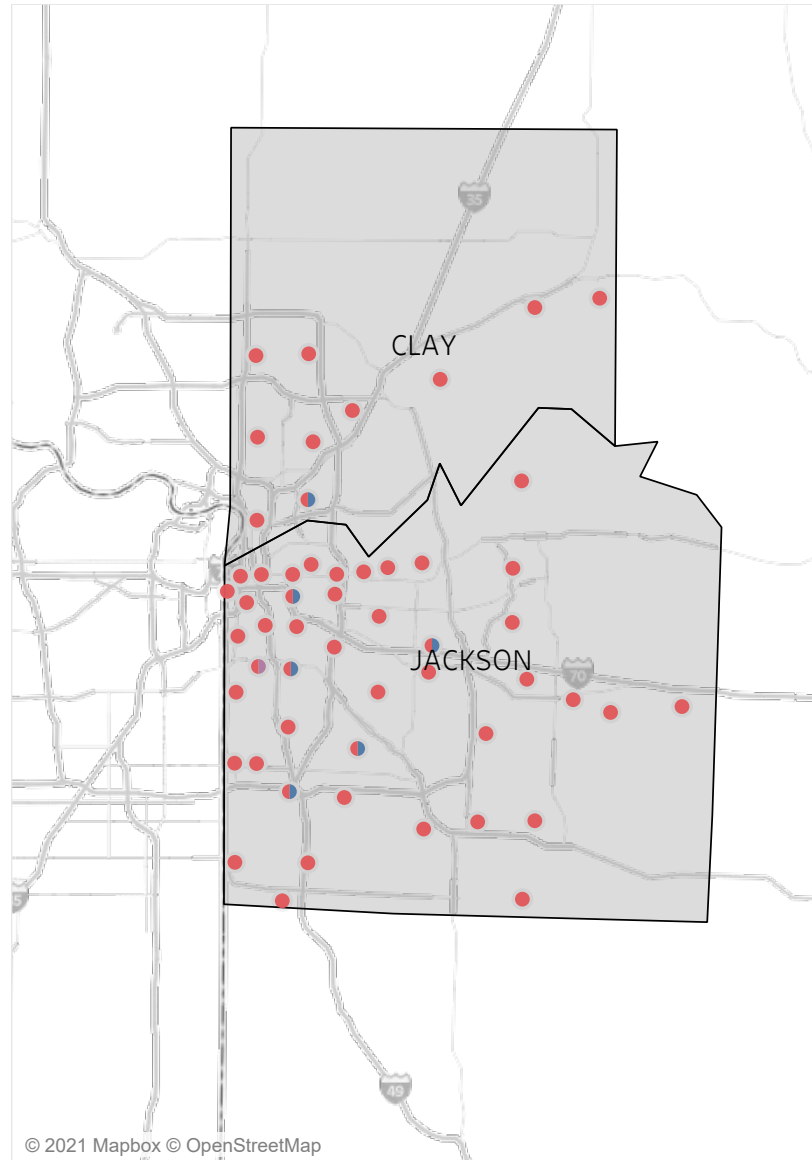

Statewide Survey Map

This map is showing zip codes the E&T programs reached. The green shade is showing MWA and red is for SkillUP. The golden color is where the two providers overlap. The gray areas perhaps have not been reached yet. NOTE: Any shade of color other than the three shown in the legend shows the presence of more than one provider.

■ HITE ■ MWA ■ SkillUP

Created by: FSD Operations Team
Updated: April 1, 2021

Survey counts

Metropolitan Survey Map

Metro St. Louis E&T programs survey zip codes

Kansas City area E&T programs survey zip codes

Created by: FSD Operations Team
Updated: April 1, 2021

HITE

MWA

SkillUP

Survey on Program Line

County Name	Program			Grand Total
	HITE	MWA	SkillUP	
Grand Total	12	2,171	5,671	7,854
Ripley		46	1,211	1,257
St. Louis County	1	8	808	817
St. Louis City	1	4	731	736
Jackson	1	5	374	380
Scott	1	102	256	359
St. Francois	6	247	73	326
Cass			213	213
New Madrid		46	156	202
Pemiscot		27	166	193
Dunklin		57	135	192
Mississippi	1	45	144	190
Laclede		136	48	184
Butler		153	28	181
Boone		109	65	174
Cape Girardeau		111	38	149
Howell		110	32	142
Stoddard		51	87	138
Greene	1	27	108	136
Pulaski		87	1	88
Wright		66	17	83
Camden		52	21	73
Vernon			73	73
Phelps		17	54	71
Cole		15	55	70
Bates		1	63	64
Lincoln		55	5	60
Texas		57	3	60
Jefferson			59	59
Buchanan		5	44	49
Warren		36	13	49
Wayne		41	7	48
Jasper			47	47
Shannon		32	14	46
Marion		23	22	45
Adair		27	13	40
Franklin		2	35	37
Clay		1	34	35
Monroe			33	33
Iron		27	5	32
Miller		17	15	32
Randolph		20	11	31
Ste. Genevieve		30	1	31