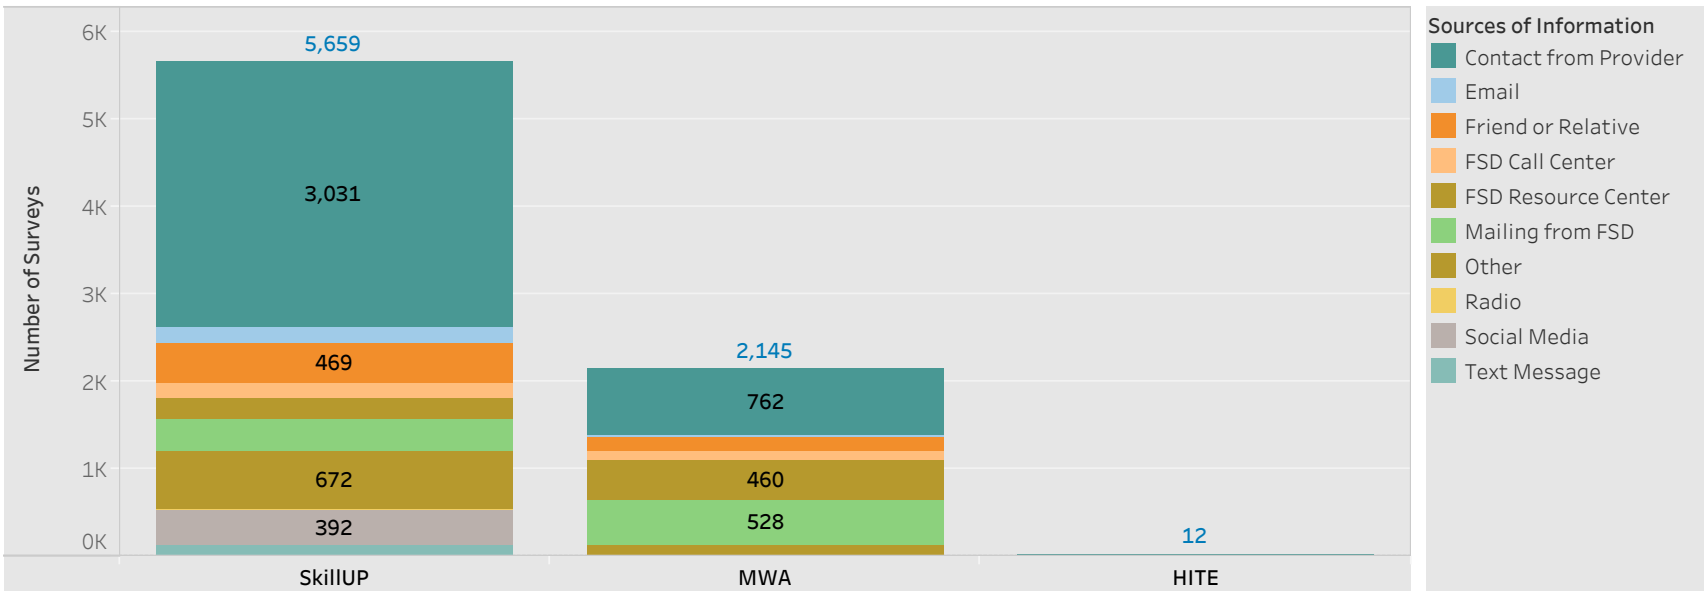

# E&T Engagement Effectiveness Survey Dashboard - By Program

Created by: FSD Operations Team  
 Updated: March 19, 2021

HITE MWA SkillUP

## E&T Engagement Effectiveness Survey Dashboard - By Sources

# Statewide Survey Map

This map is showing zip codes the E&T programs reached. The green shade is showing MWA and red is for SkillUP. The golden color is where the two providers overlap. The gray areas perhaps have not been reached yet. NOTE: Any shade of color other than the three shown in the legend shows the presence of more than one provider.