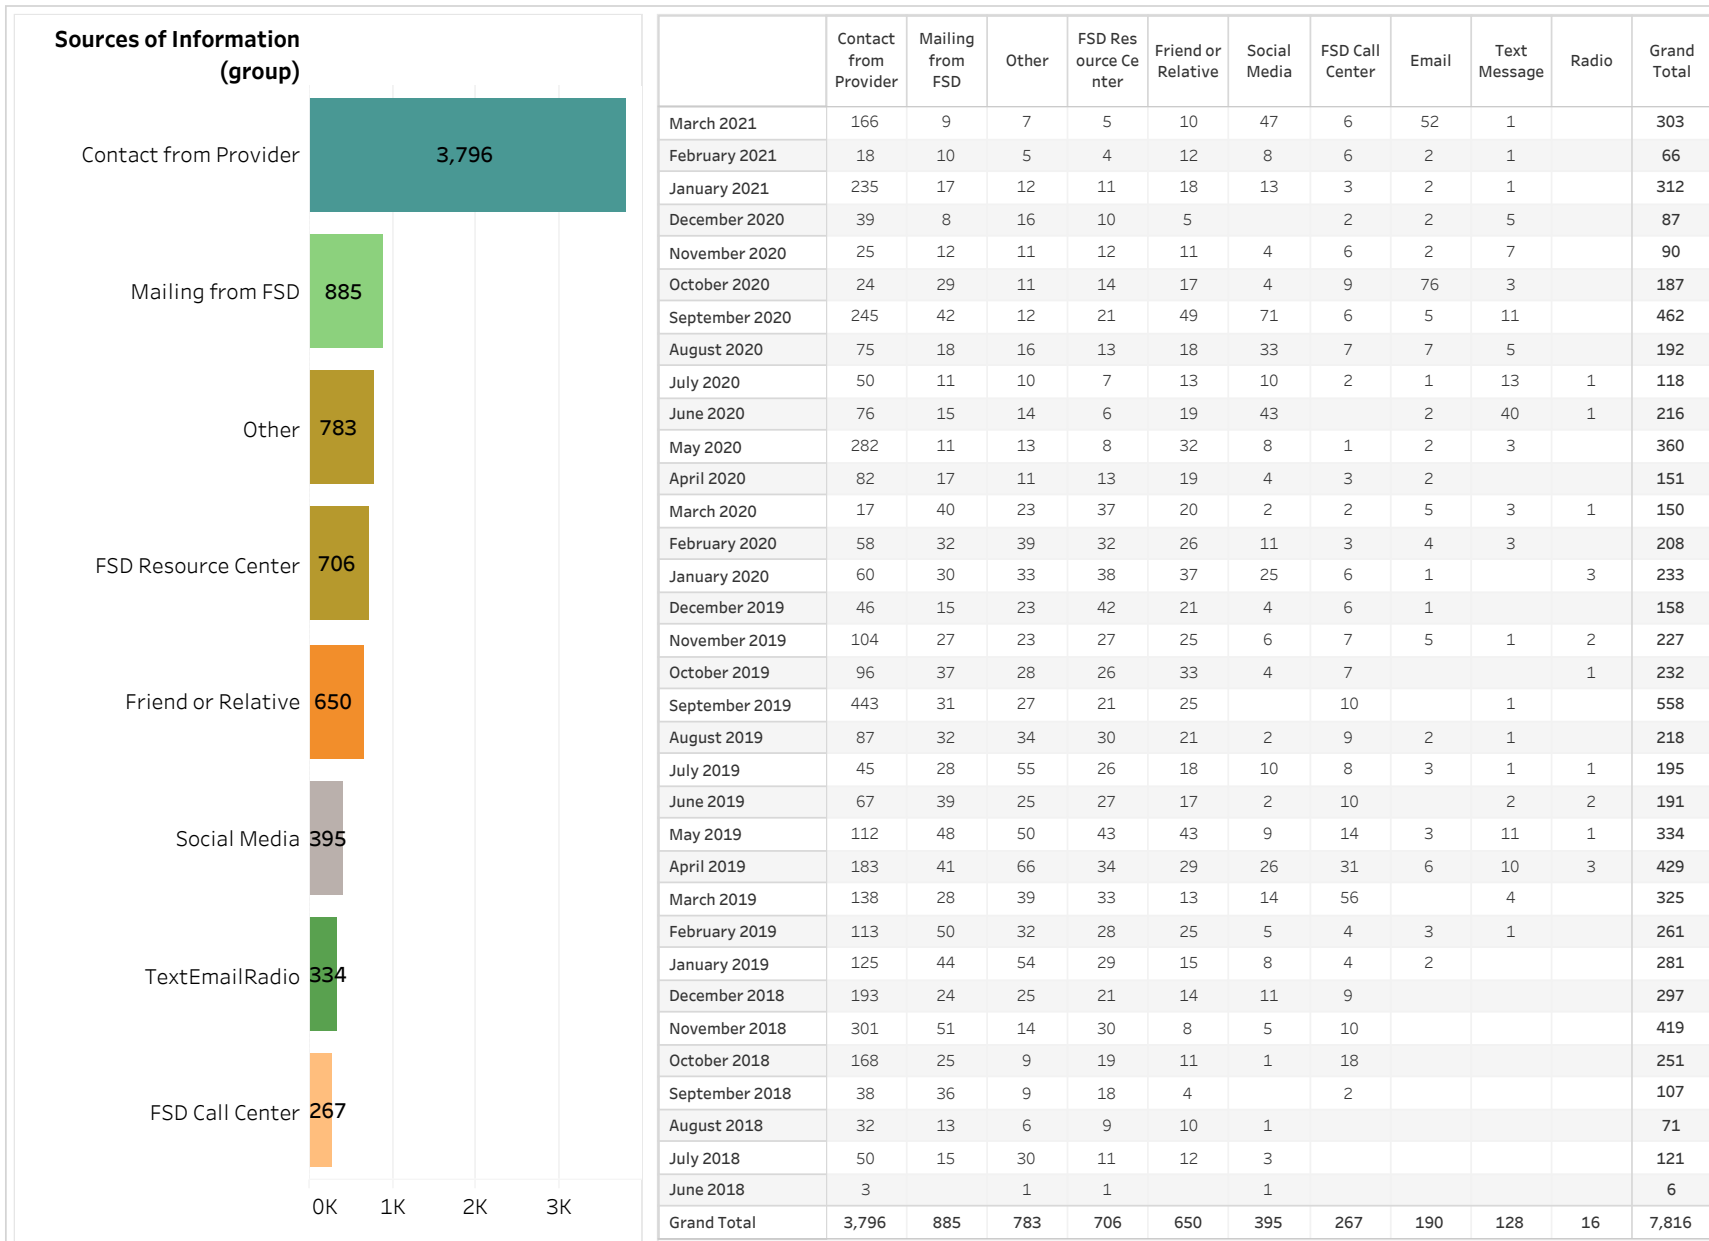

# E&T Engagement Effectiveness Survey Dashboard - By Program

Created by: FSD Operations Team  
 Updated: March 19, 2021

HITE MWA SkillUP

## E&T Engagement Effectiveness Survey Dashboard - By Sources

# Statewide Survey Map

This map is showing zip codes the E&T programs reached. The green shade is showing MWA and red is for SkillUP. The golden color is where the two providers overlap. The gray areas perhaps have not been reached yet. NOTE: Any shade of color other than the three shown in the legend shows the presence of more than one provider.