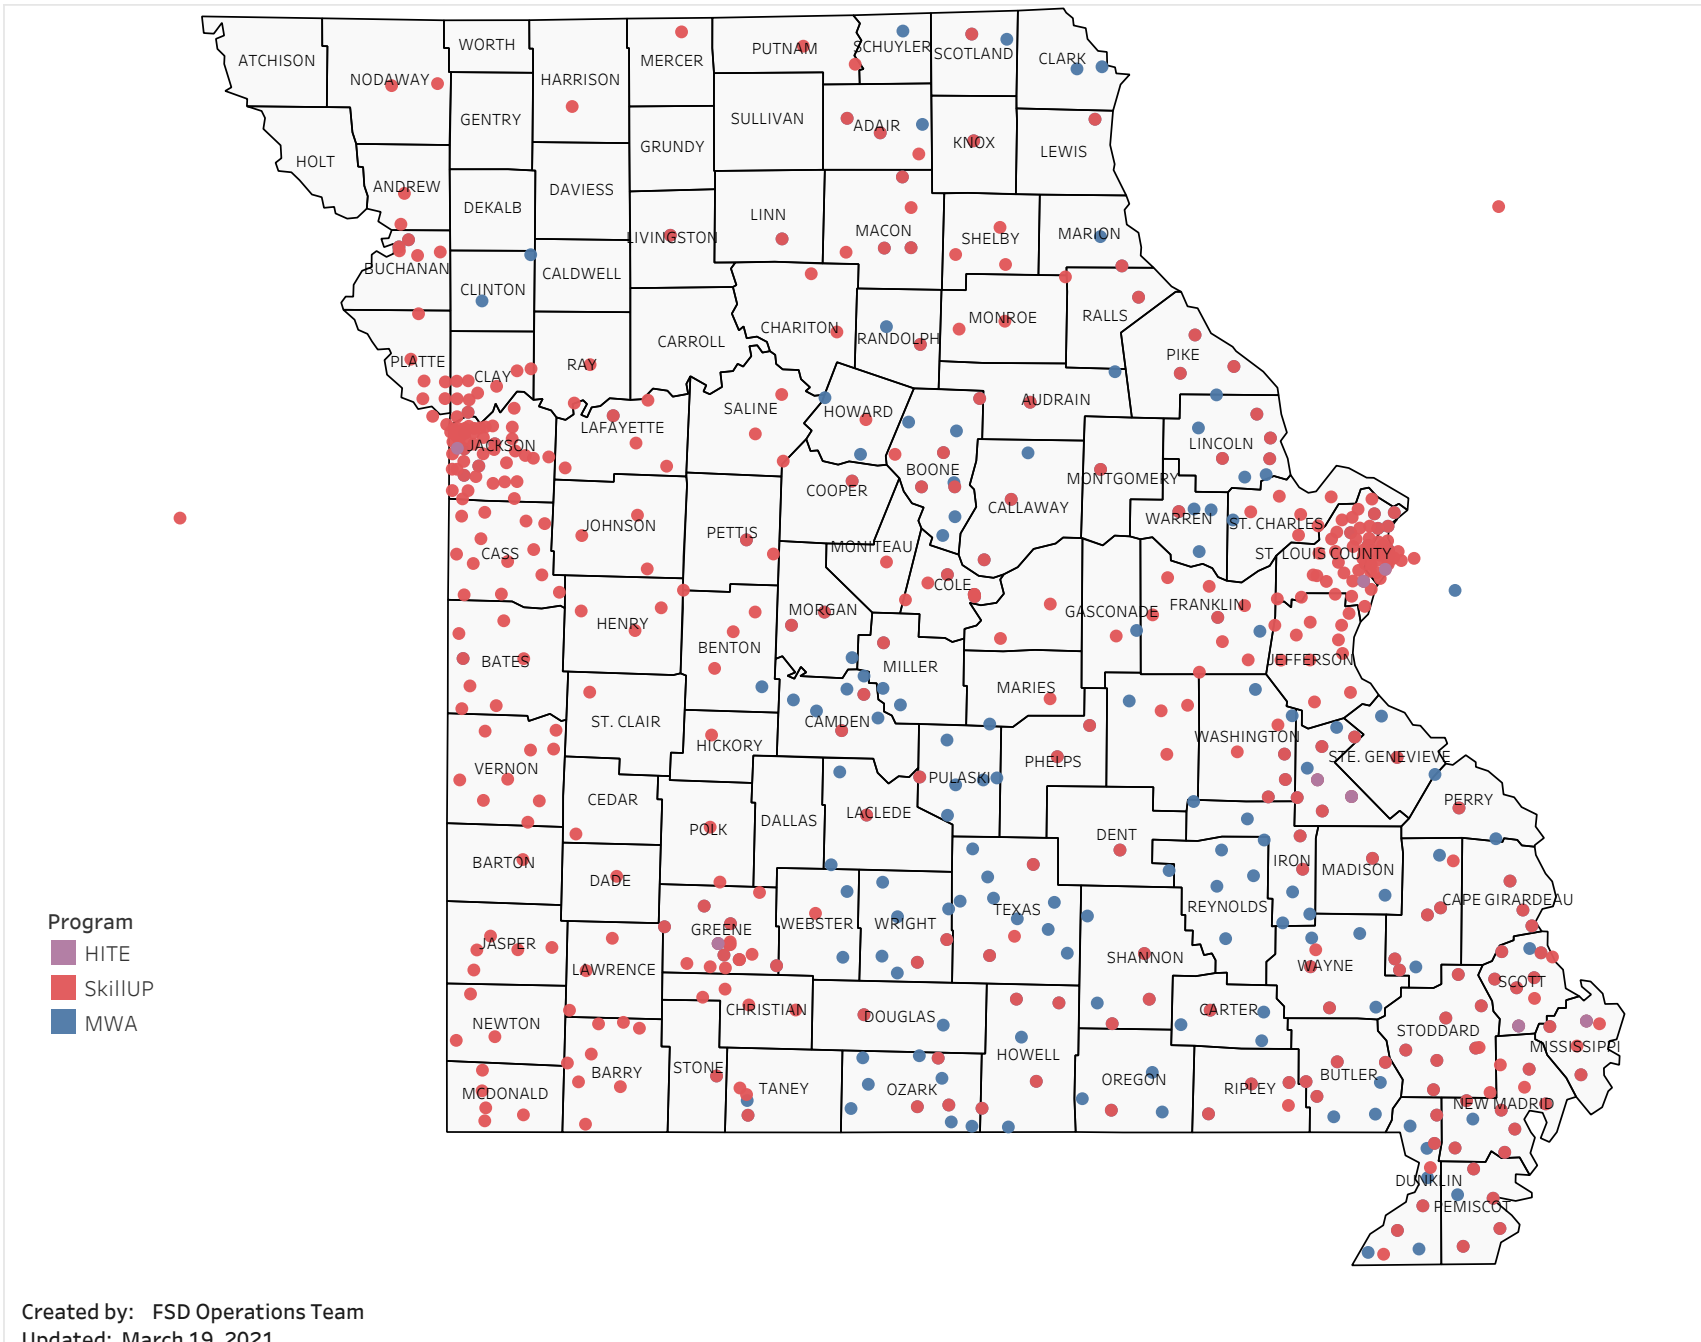

# E&T Engagement Effectiveness Survey Dashboard - By Program

Created by: FSD Operations Team  
 Updated: March 19, 2021

HITE MWA SkillUP

## E&T Engagement Effectiveness Survey Dashboard - By Sources

# Statewide Survey Map

This map is showing zip codes the E&T programs reached. The green shade is showing MWA and red is for SkillUP. The golden color is where the two providers overlap. The gray areas perhaps have not been reached yet. NOTE: Any shade of color other than the three shown in the legend shows the presence of more than one provider.

# Survey on Program Line

County Name	HITE	Program		Grand Total
		MWA	SkillUP	
Knox		2	1	3
Linn		1	2	3
Livingston		2	1	3
Polk			3	3
Ralls		1	2	3
Dade			2	2
Gasconade		1	1	2
Hickory			2	2
Nodaway			2	2
Ray			2	2
Stone		1	1	2
Andrew			1	1
Barton			1	1
Cedar			1	1
Chariton			1	1
Harrison			1	1
Maries			1	1
Mercer			1	1
St. Clair			1	1