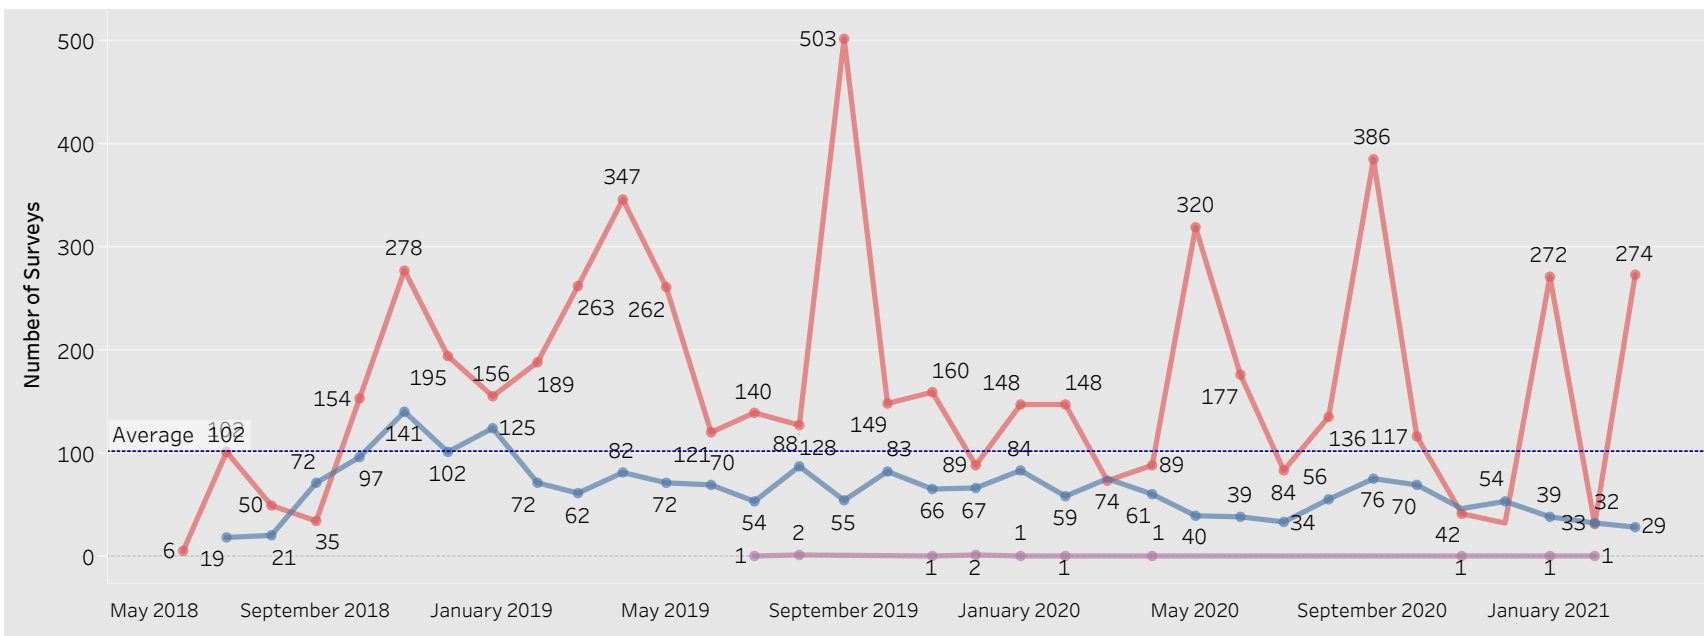

# E&T Engagement Effectiveness Survey Dashboard - By Program

Created by: FSD Operations Team  
 Updated: March 19, 2021

HITE MWA SkillUP

## E&T Engagement Effectiveness Survey Dashboard - By Sources

# Statewide Survey Map

This map is showing zip codes the E&T programs reached. The green shade is showing MWA and red is for SkillUP. The golden color is where the two providers overlap. The gray areas perhaps have not been reached yet. NOTE: Any shade of color other than the three shown in the legend shows the presence of more than one provider.