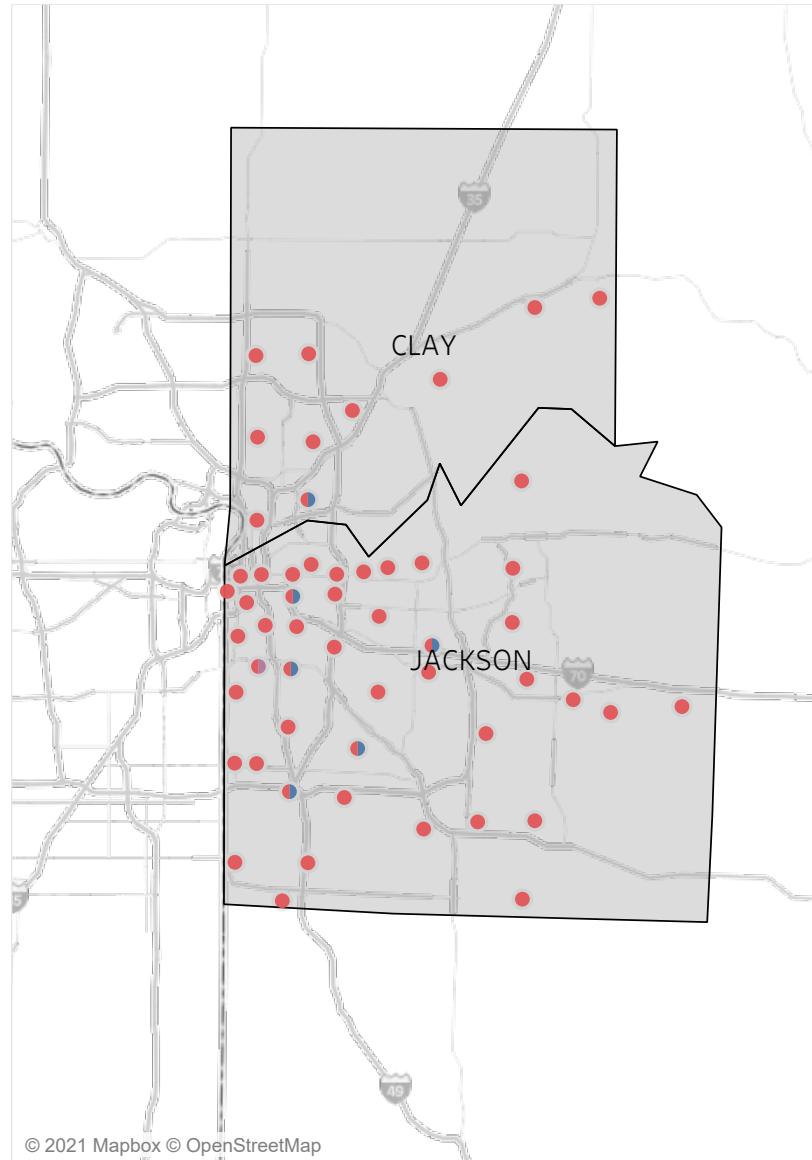

Metropolitan Survey Map

Kansas City area E&T programs survey zip codes

Created by: FSD Operations Team
Updated: March 19, 2021

HITE

MWA

SkillUP