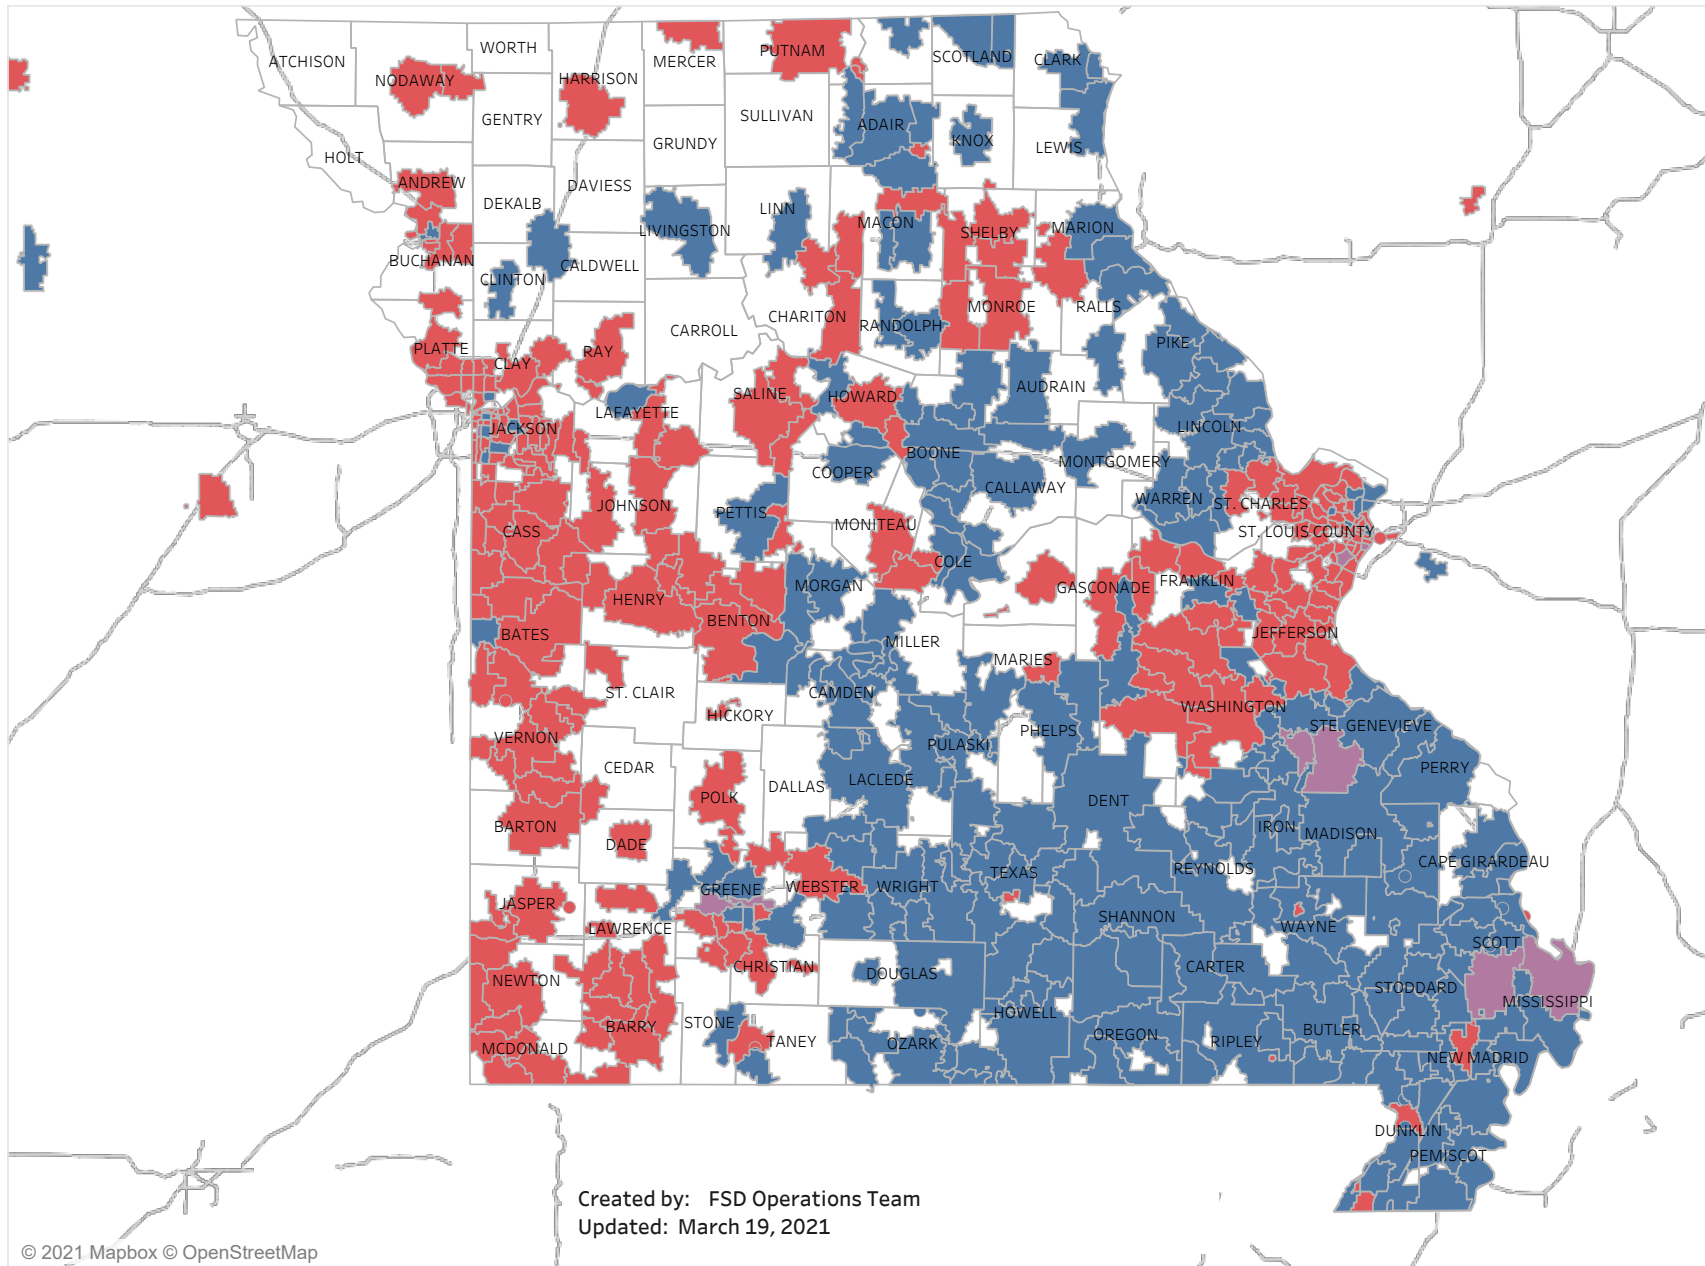

This map is showing zip codes the E&T programs reached. The green shade is showing MWA and red is for SkillUP. The golden color is where the two providers overlap. The gray areas perhaps have not been reached yet. NOTE: Any shade of color other than the three shown in the legend shows the presence of more than one provider.

■ HITE   ■ MWA   ■ SkillUP