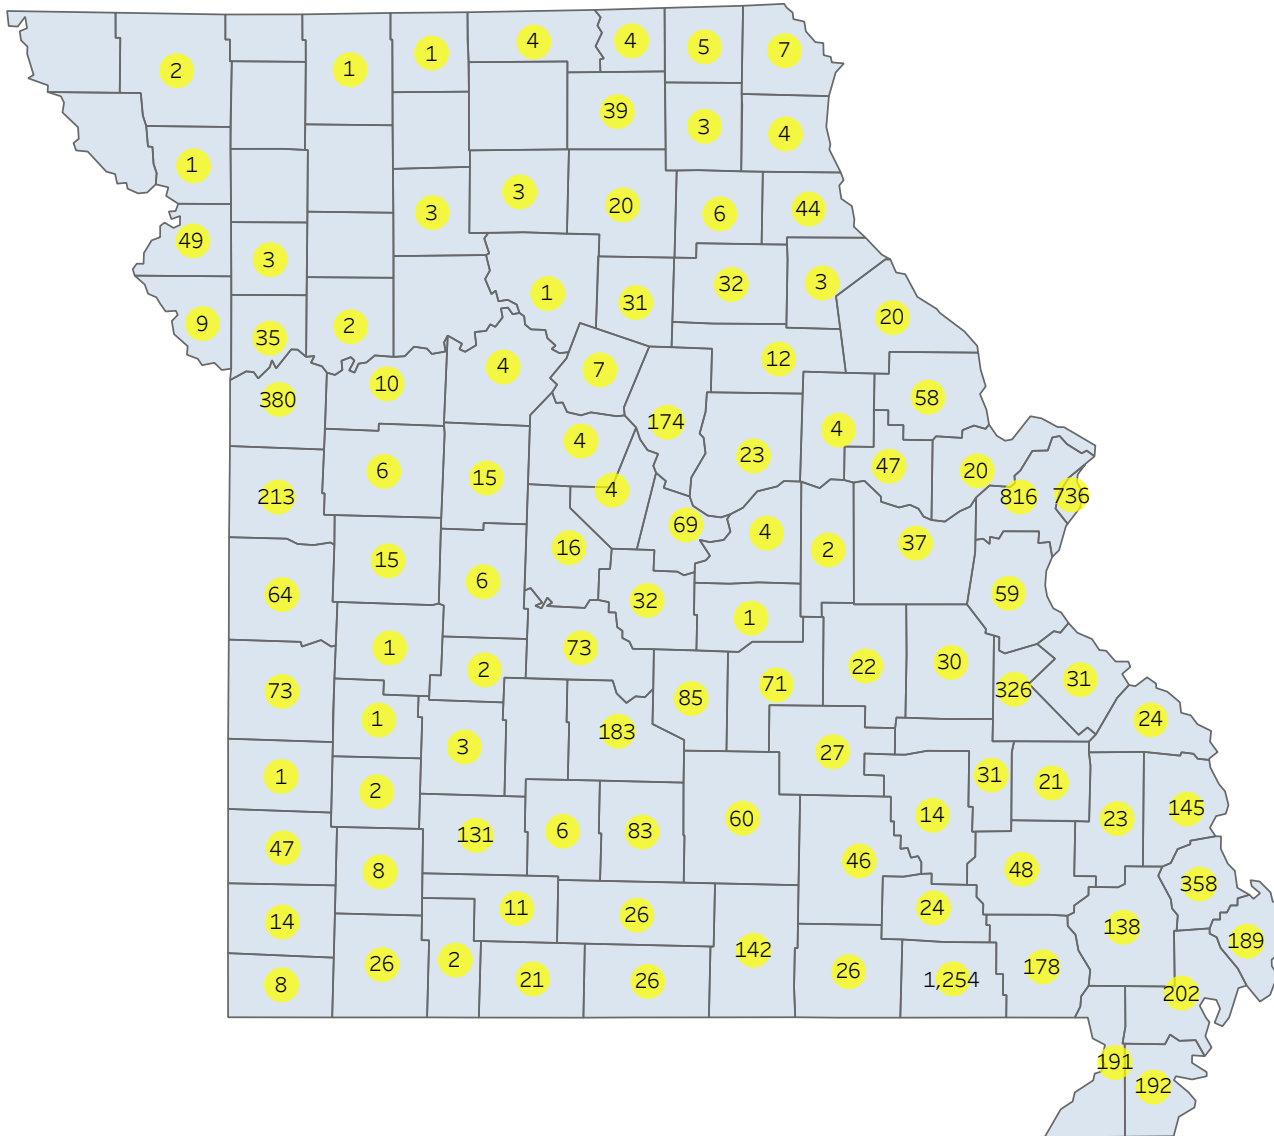

Survey counts