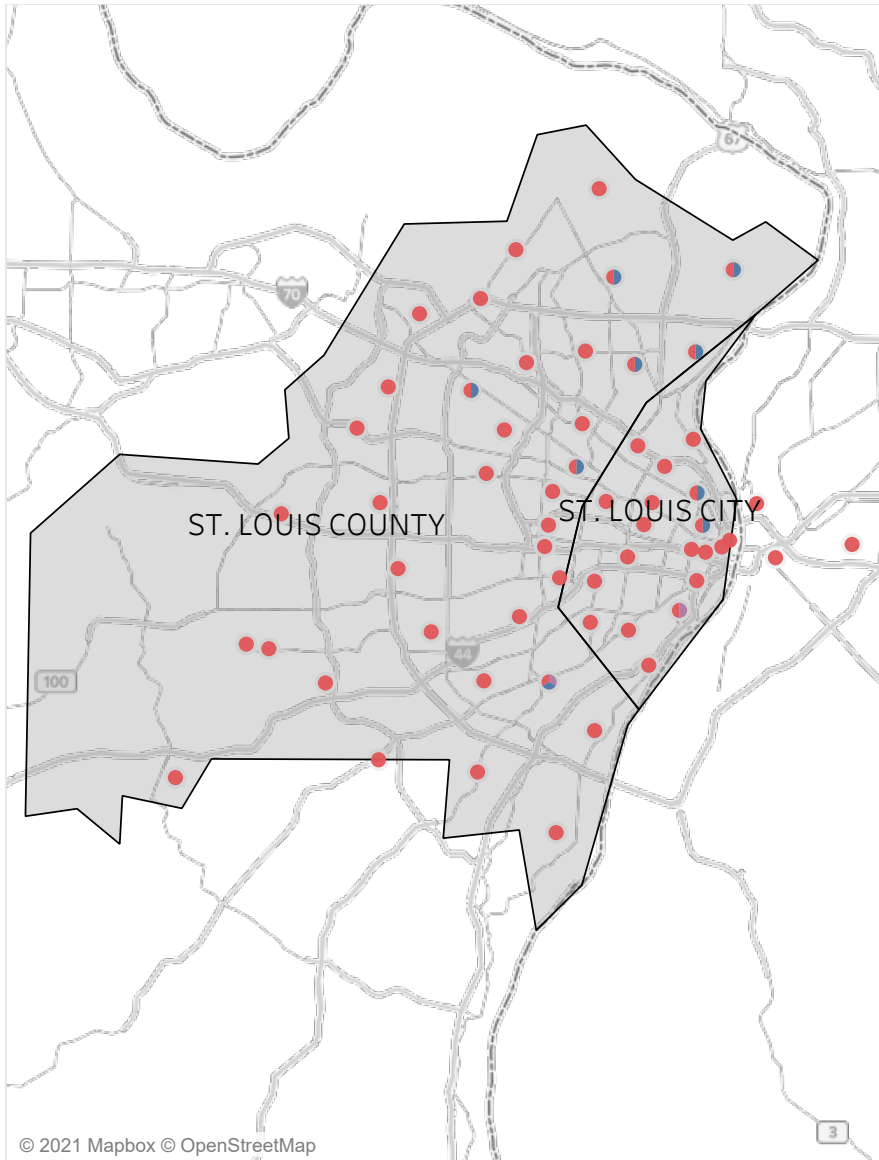

# Statewide Survey Map

This map is showing zip codes the E&T programs reached. The green shade is showing MWA and red is for SkillUP. The golden color is where the two providers overlap. The gray areas perhaps have not been reached yet. NOTE: Any shade of color other than the three shown in the legend shows the presence of more than one provider.

■ HITE      ■ MWA      ■ SkillUP

# Survey counts

## Metropolitan Survey Map

Metro St. Louis E&T programs survey zip codes

Kansas City area E&T programs survey zip codes

Created by: FSD Operations Team  
Updated: March 19, 2021

HITE

MWA

SkillUP