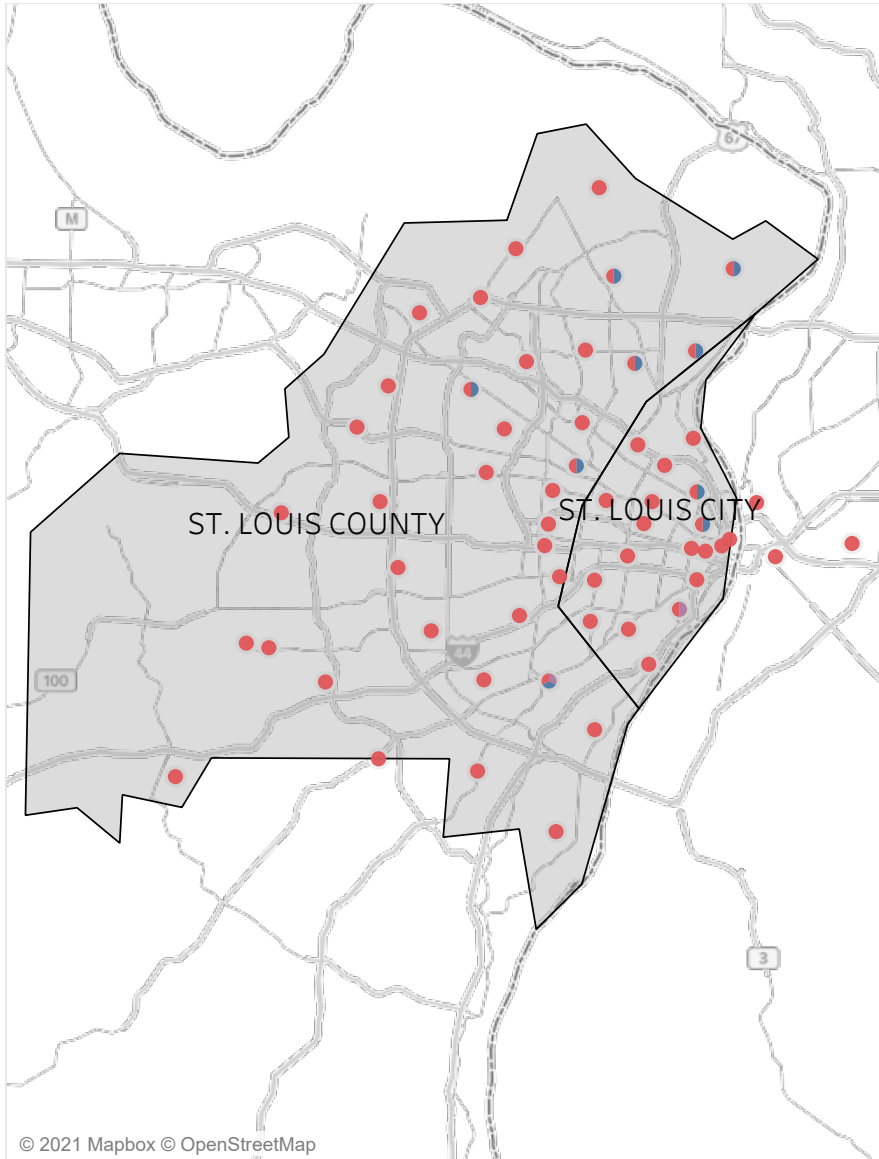

This map is showing zip codes the E&T programs reached. The green shade is showing MWA and red is for SkillUP. The golden color is where the two providers overlap. The gray areas perhaps have not been reached yet. NOTE: Any shade of color other than the three shown in the legend shows the presence of more than one provider.

■ HITE ■ MWA ■ SkillUP

Metropolitan Survey Map

Metro St. Louis E&T programs survey zip codes

Kansas City area E&T programs survey zip codes

Created by: FSD Operations Team
Updated: February 11, 2021

HITE

MWA

SkillUP

Survey on Program Line

County Name	Program			Grand Total
	HITE	MWA	SkillUP	
Grand Total	12	2,104	5,371	7,487
Ripley		45	994	1,039
St. Louis County	1	8	803	812
St. Louis City	1	4	726	731
Jackson	1	5	374	380
Scott	1	99	256	356
St. Francois	6	246	73	325
Cass			213	213
New Madrid		46	154	200
Mississippi	1	45	142	188
Pemiscot		27	159	186
Dunklin		57	127	184
Butler		146	28	174
Laclede		132	41	173
Boone		105	60	165
Cape Girardeau		106	36	142
Howell		106	32	138
Stoddard		51	86	137
Greene	1	11	107	119
Pulaski		83	1	84
Wright		66	17	83
Vernon			73	73
Cole		15	54	69
Camden		52	14	66
Bates		1	63	64
Phelps		17	46	63
Texas		57	3	60
Jefferson			59	59
Lincoln		51	5	56
Buchanan		5	44	49
Wayne		41	7	48
Jasper			47	47
Warren		34	13	47
Shannon		32	14	46
Marion		22	22	44
Adair		25	13	38
Franklin		2	35	37
Clay		1	34	35
Miller		17	15	32
Iron		26	5	31
Monroe			31	31
Ste. Genevieve		30	1	31
Randolph		19	11	30

Survey on Program Line

County Name	HITE	Program		Grand Total
		MWA	SkillUP	
Linn		1	2	3
Livingston		2	1	3
Osage			3	3
Polk			3	3
Ralls		1	2	3
Dade			2	2
Gasconade		1	1	2
Hickory			2	2
Nodaway			2	2
Stone		1	1	2
Andrew			1	1
Barton			1	1
Cedar			1	1
Harrison			1	1
Maries			1	1
Mercer			1	1
Ray			1	1
St. Clair			1	1