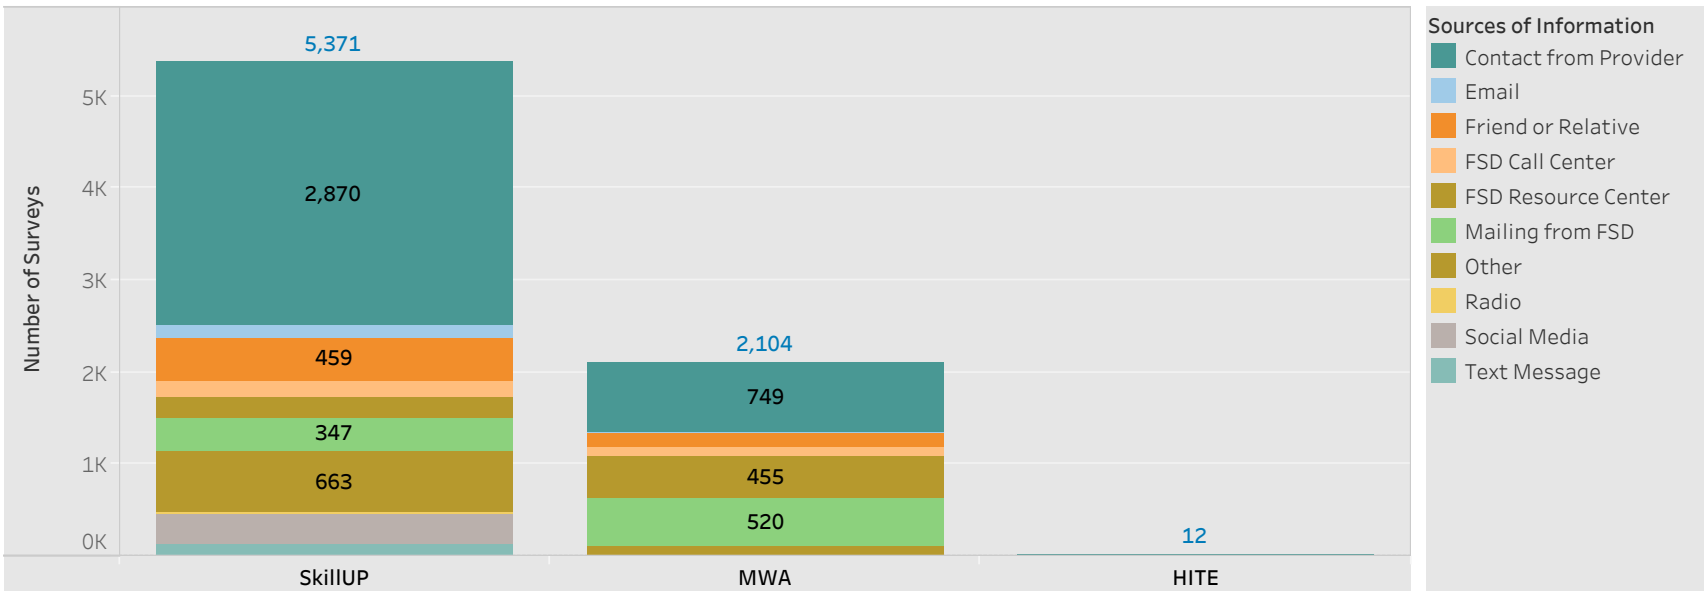

E&T Engagement Effectiveness Survey Dashboard - By Program

Created by: FSD Operations Team
 Updated: February 11, 2021

HITE MWA SkillUP

E&T Engagement Effectiveness Survey Dashboard - By Sources

Statewide Survey Map

This map is showing zip codes the E&T programs reached. The green shade is showing MWA and red is for SkillUP. The golden color is where the two providers overlap. The gray areas perhaps have not been reached yet. NOTE: Any shade of color other than the three shown in the legend shows the presence of more than one provider.

■ HITE ■ MWA ■ SkillUP

Metropolitan Survey Map

Metro St. Louis E&T programs survey zip codes

Kansas City area E&T programs survey zip codes

Created by: FSD Operations Team
Updated: February 11, 2021

HITE

MWA

SkillUP

Survey on Program Line

County Name	Program			Grand Total
	HITE	MWA	SkillUP	
Grand Total	12	2,104	5,371	7,487
Ripley		45	994	1,039
St. Louis County	1	8	803	812
St. Louis City	1	4	726	731
Jackson	1	5	374	380
Scott	1	99	256	356
St. Francois	6	246	73	325
Cass			213	213
New Madrid		46	154	200
Mississippi	1	45	142	188
Pemiscot		27	159	186
Dunklin		57	127	184
Butler		146	28	174
Laclede		132	41	173
Boone		105	60	165
Cape Girardeau		106	36	142
Howell		106	32	138
Stoddard		51	86	137
Greene	1	11	107	119
Pulaski		83	1	84
Wright		66	17	83
Vernon			73	73
Cole		15	54	69
Camden		52	14	66
Bates		1	63	64
Phelps		17	46	63
Texas		57	3	60
Jefferson			59	59
Lincoln		51	5	56
Buchanan		5	44	49
Wayne		41	7	48
Jasper			47	47
Warren		34	13	47
Shannon		32	14	46
Marion		22	22	44
Adair		25	13	38
Franklin		2	35	37
Clay		1	34	35
Miller		17	15	32
Iron		26	5	31
Monroe			31	31
Ste. Genevieve		30	1	31
Randolph		19	11	30