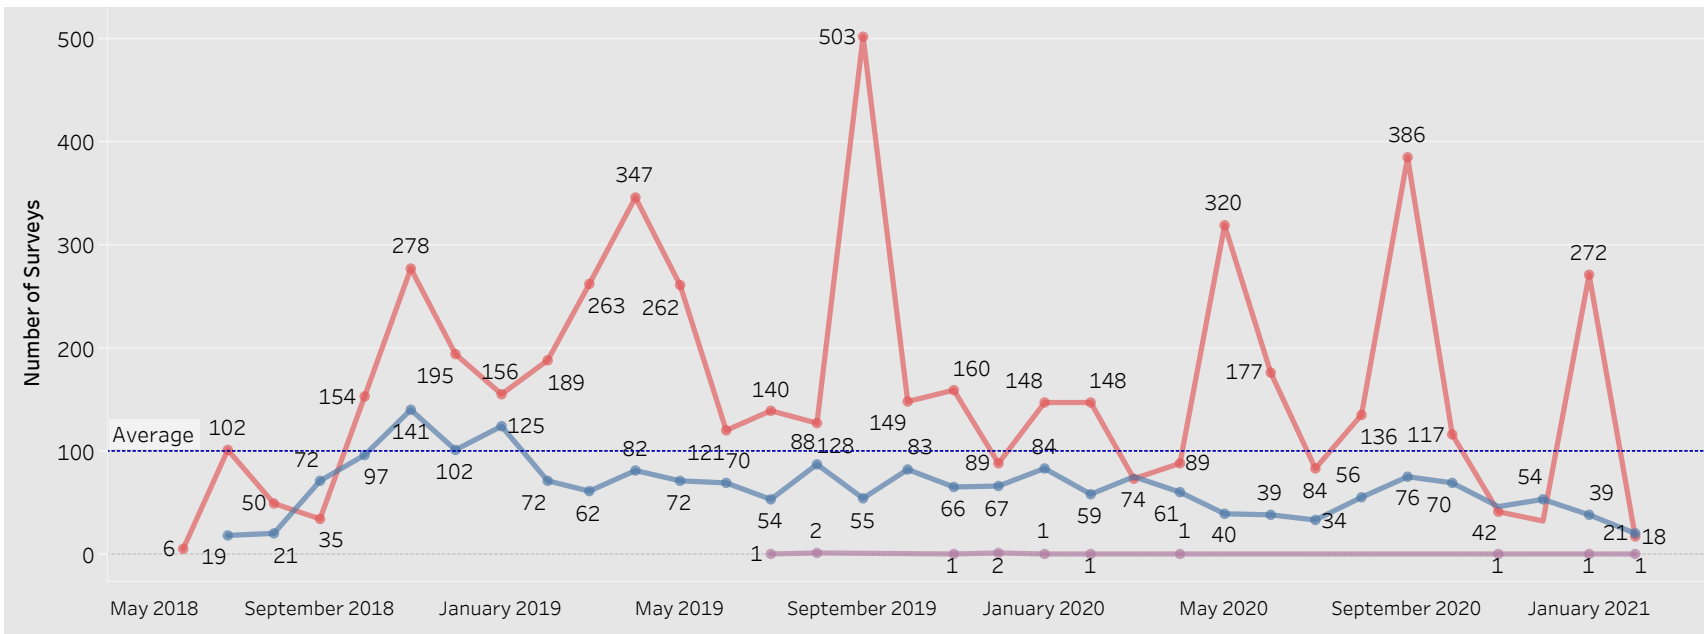

E&T Engagement Effectiveness Survey Dashboard - By Program

Created by: FSD Operations Team
 Updated: February 11, 2021

HITE MWA SkillUP

E&T Engagement Effectiveness Survey Dashboard - By Sources

Statewide Survey Map

This map is showing zip codes the E&T programs reached. The green shade is showing MWA and red is for SkillUP. The golden color is where the two providers overlap. The gray areas perhaps have not been reached yet. NOTE: Any shade of color other than the three shown in the legend shows the presence of more than one provider.