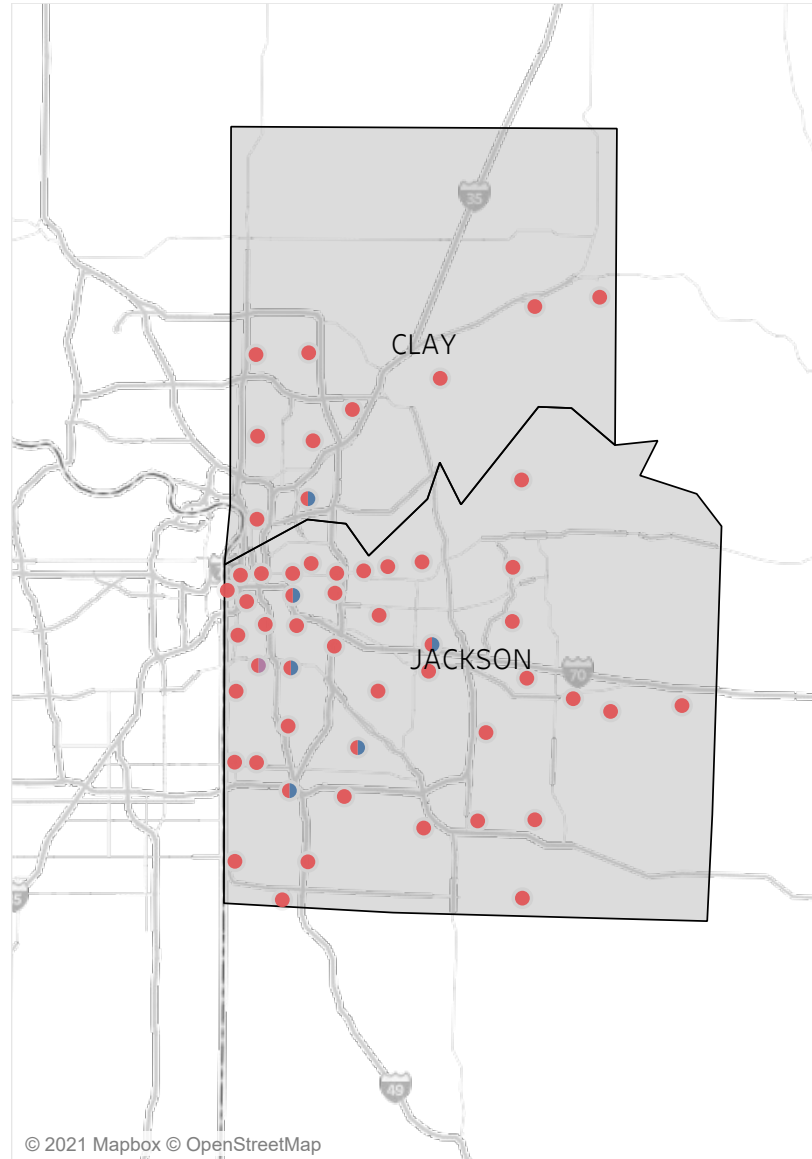

This map is showing zip codes the E&T programs reached. The green shade is showing MWA and red is for SkillUP. The golden color is where the two providers overlap. The gray areas perhaps have not been reached yet. NOTE: Any shade of color other than the three shown in the legend shows the presence of more than one provider.

■ HITE ■ MWA ■ SkillUP

Metropolitan Survey Map

Metro St. Louis E&T programs survey zip codes

Kansas City area E&T programs survey zip codes

Created by: FSD Operations Team
Updated: February 11, 2021

HITE

MWA

SkillUP

Survey on Program Line

County Name	Program			Grand Total
	HITE	MWA	SkillUP	
Grand Total	12	2,104	5,371	7,487
Ripley		45	994	1,039
St. Louis County	1	8	803	812
St. Louis City	1	4	726	731
Jackson	1	5	374	380
Scott	1	99	256	356
St. Francois	6	246	73	325
Cass			213	213
New Madrid		46	154	200
Mississippi	1	45	142	188
Pemiscot		27	159	186
Dunklin		57	127	184
Butler		146	28	174
Laclede		132	41	173
Boone		105	60	165
Cape Girardeau		106	36	142
Howell		106	32	138
Stoddard		51	86	137
Greene	1	11	107	119
Pulaski		83	1	84
Wright		66	17	83
Vernon			73	73
Cole		15	54	69
Camden		52	14	66
Bates		1	63	64
Phelps		17	46	63
Texas		57	3	60
Jefferson			59	59
Lincoln		51	5	56
Buchanan		5	44	49
Wayne		41	7	48
Jasper			47	47
Warren		34	13	47
Shannon		32	14	46
Marion		22	22	44
Adair		25	13	38
Franklin		2	35	37
Clay		1	34	35
Miller		17	15	32
Iron		26	5	31
Monroe			31	31
Ste. Genevieve		30	1	31
Randolph		19	11	30