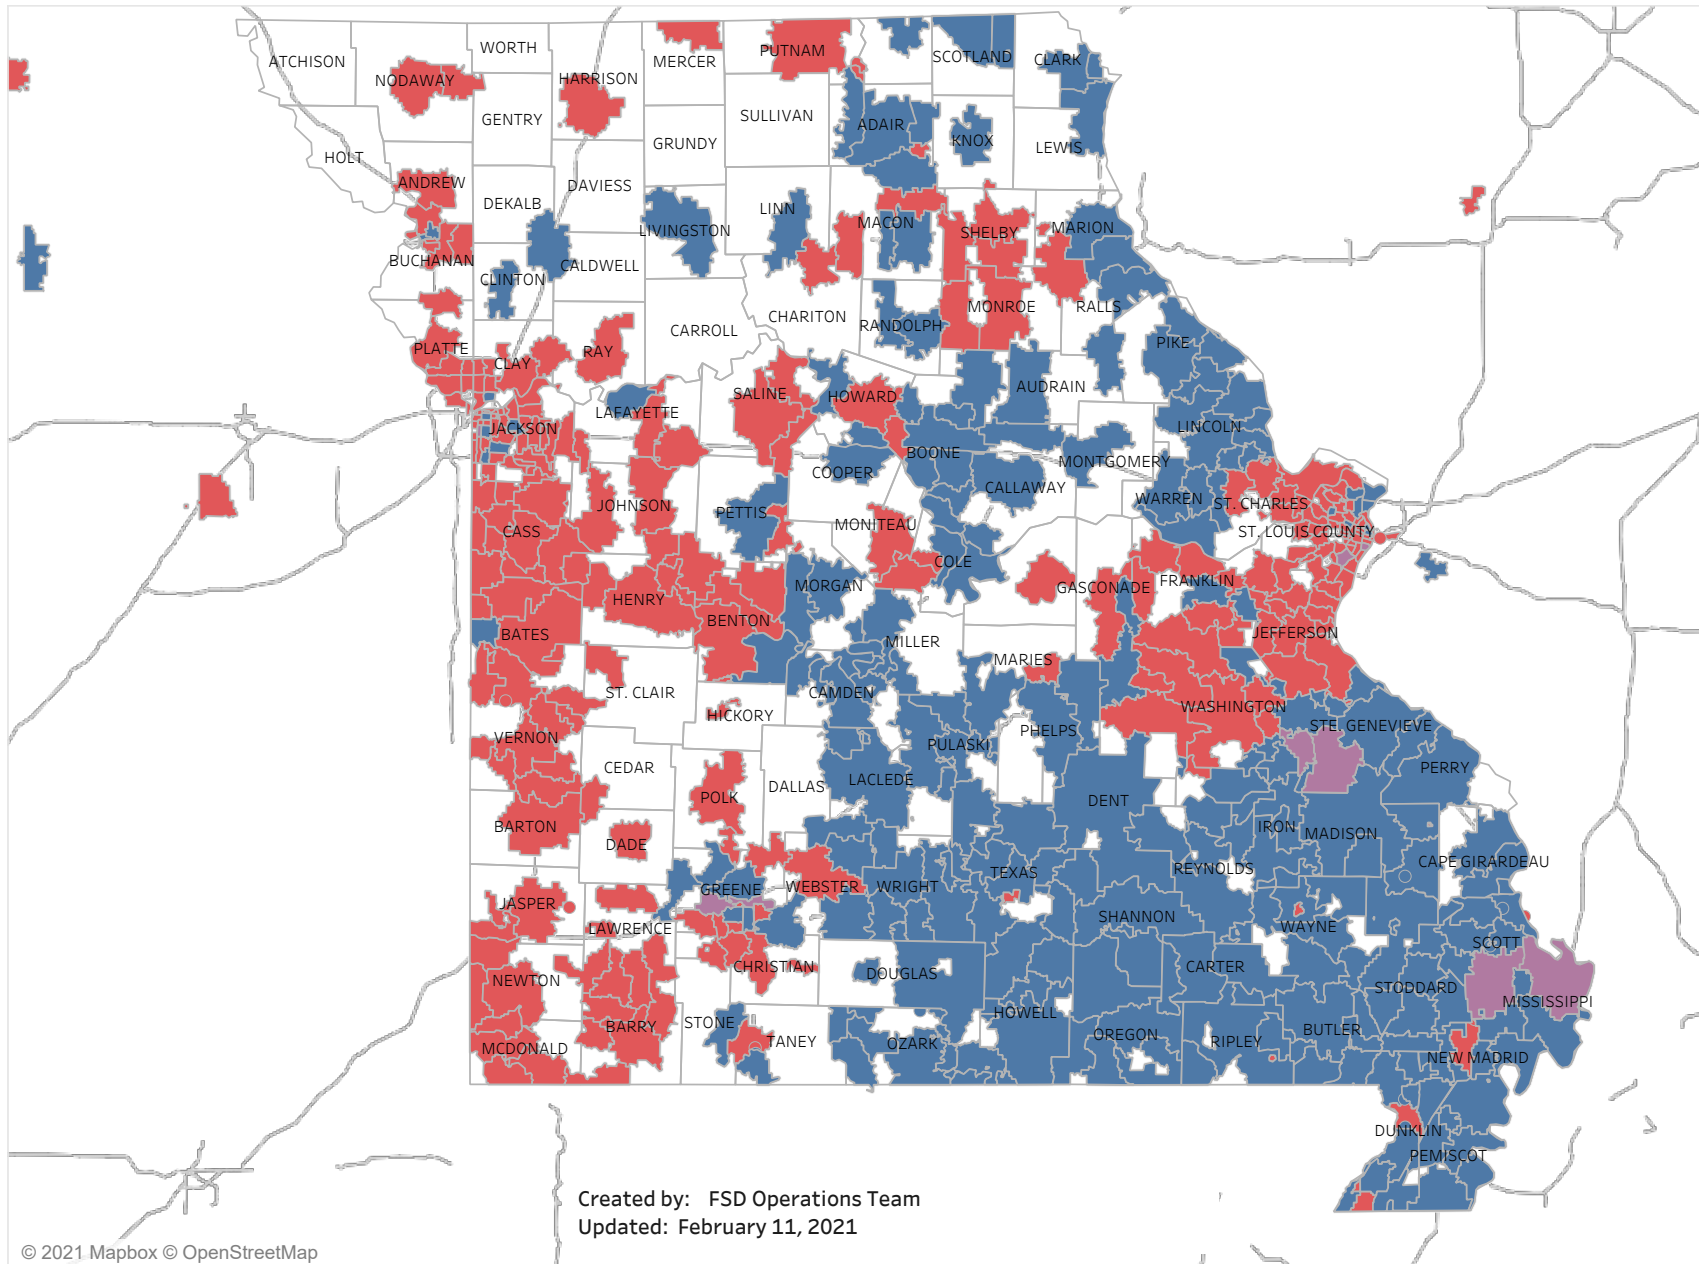

This map is showing zip codes the E&T programs reached. The green shade is showing MWA and red is for SkillUP. The golden color is where the two providers overlap. The gray areas perhaps have not been reached yet. NOTE: Any shade of color other than the three shown in the legend shows the presence of more than one provider.

■ HITE   ■ MWA   ■ SkillUP