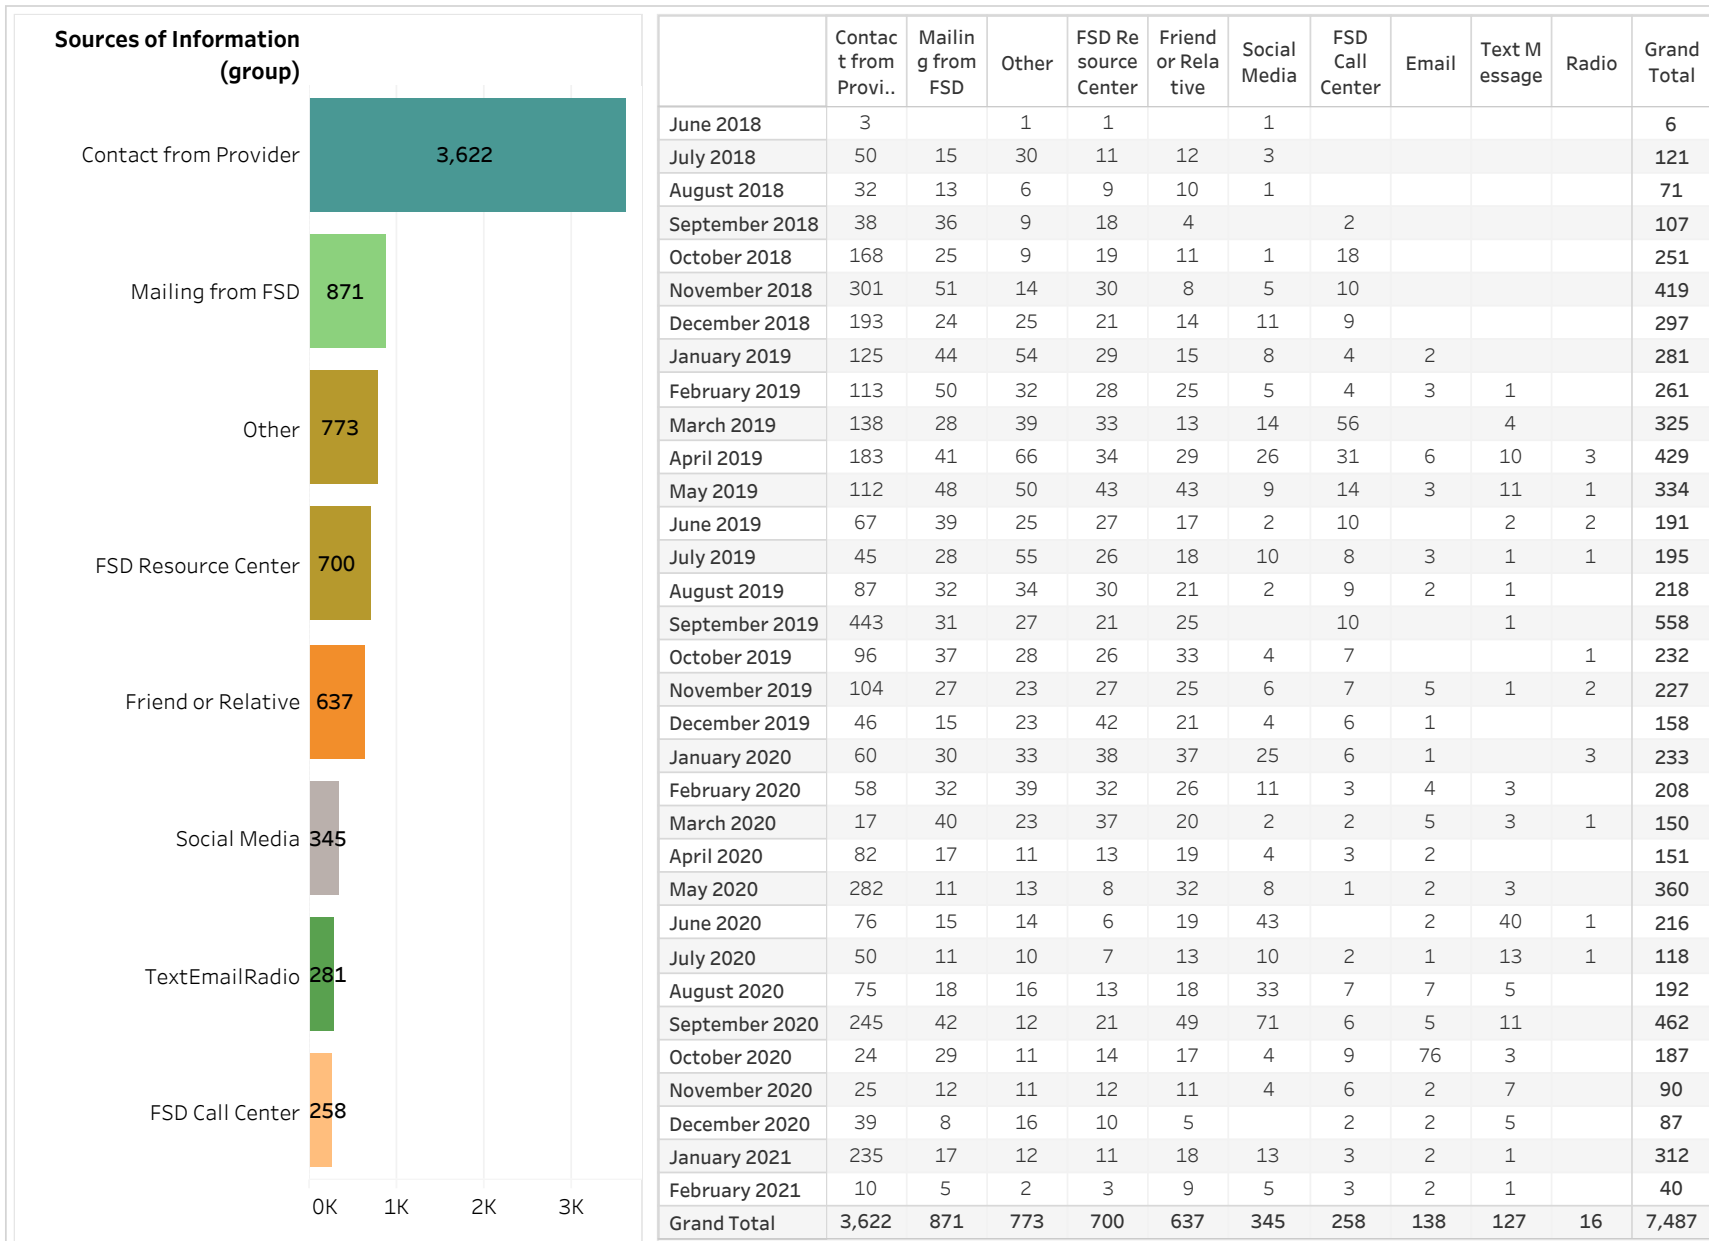

E&T Engagement Effectiveness Survey Dashboard - By Program

Created by: FSD Operations Team
 Updated: February 11, 2021

HITE MWA SkillUP

E&T Engagement Effectiveness Survey Dashboard - By Sources

Statewide Survey Map

This map is showing zip codes the E&T programs reached. The green shade is showing MWA and red is for SkillUP. The golden color is where the two providers overlap. The gray areas perhaps have not been reached yet. NOTE: Any shade of color other than the three shown in the legend shows the presence of more than one provider.

SkillUP

Survey on Program Line

County Name	Program			Grand Total
	HITE	MWA	SkillUP	
Grand Total	12	2,104	5,371	7,487
Ripley		45	994	1,039
St. Louis County	1	8	803	812
St. Louis City	1	4	726	731
Jackson	1	5	374	380
Scott	1	99	256	356
St. Francois	6	246	73	325
Cass			213	213
New Madrid		46	154	200
Mississippi	1	45	142	188
Pemiscot		27	159	186
Dunklin		57	127	184
Butler		146	28	174
Laclede		132	41	173
Boone		105	60	165
Cape Girardeau		106	36	142
Howell		106	32	138
Stoddard		51	86	137
Greene	1	11	107	119
Pulaski		83	1	84
Wright		66	17	83
Vernon			73	73
Cole		15	54	69
Camden		52	14	66
Bates		1	63	64
Phelps		17	46	63
Texas		57	3	60
Jefferson			59	59
Lincoln		51	5	56
Buchanan		5	44	49
Wayne		41	7	48
Jasper			47	47
Warren		34	13	47
Shannon		32	14	46
Marion		22	22	44
Adair		25	13	38
Franklin		2	35	37
Clay		1	34	35
Miller		17	15	32
Iron		26	5	31
Monroe			31	31
Ste. Genevieve		30	1	31
Randolph		19	11	30