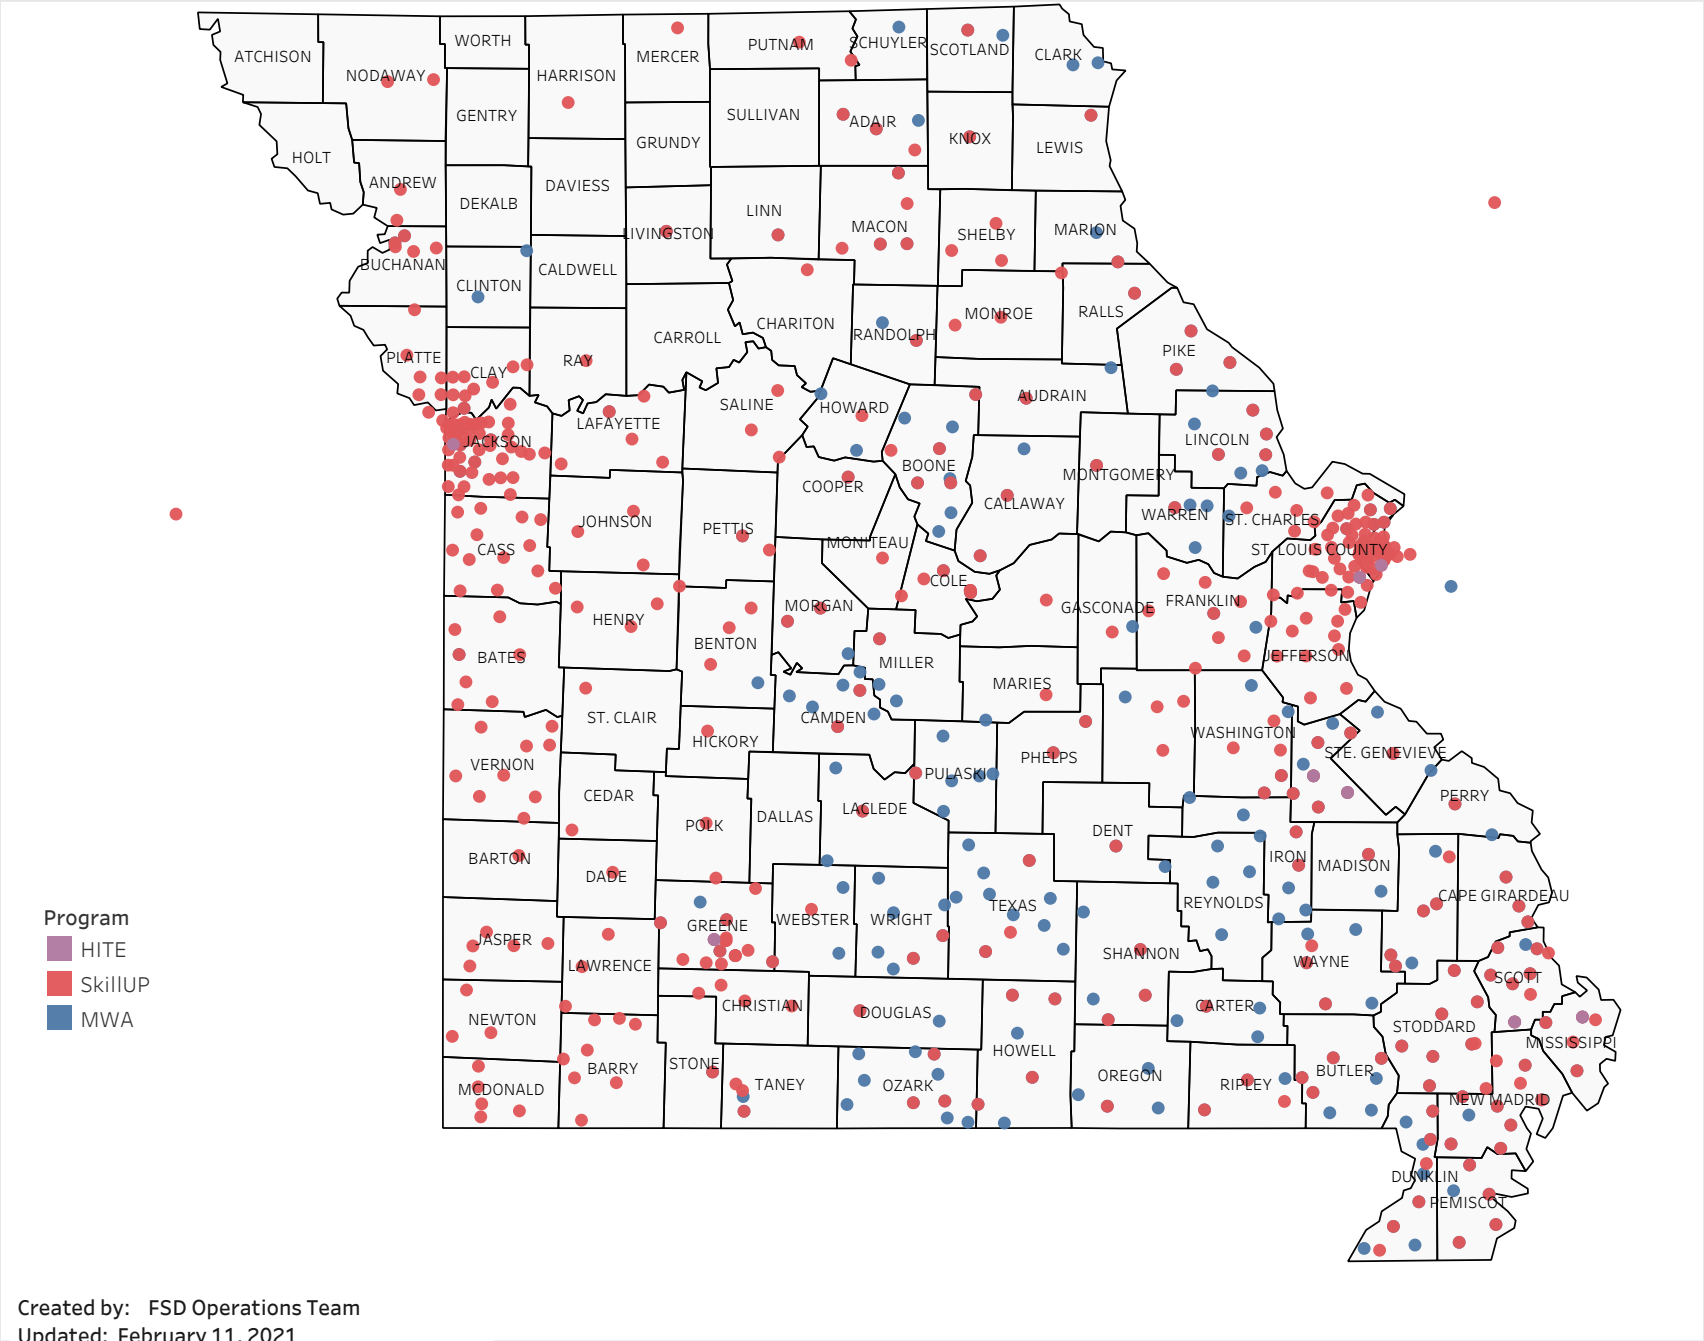

E&T Engagement Effectiveness Survey Dashboard - By Program

Created by: FSD Operations Team
 Updated: February 11, 2021

HITE MWA SkillUP

E&T Engagement Effectiveness Survey Dashboard - By Sources

Statewide Survey Map

This map is showing zip codes the E&T programs reached. The green shade is showing MWA and red is for SkillUP. The golden color is where the two providers overlap. The gray areas perhaps have not been reached yet. NOTE: Any shade of color other than the three shown in the legend shows the presence of more than one provider.

SkillUP

Survey on Program Line

County Name	Program			Grand Total
	HITE	MWA	SkillUP	
Grand Total	12	2,104	5,371	7,487
Ripley		45	994	1,039
St. Louis County	1	8	803	812
St. Louis City	1	4	726	731
Jackson	1	5	374	380
Scott	1	99	256	356
St. Francois	6	246	73	325
Cass			213	213
New Madrid		46	154	200
Mississippi	1	45	142	188
Pemiscot		27	159	186
Dunklin		57	127	184
Butler		146	28	174
Laclede		132	41	173
Boone		105	60	165
Cape Girardeau		106	36	142
Howell		106	32	138
Stoddard		51	86	137
Greene	1	11	107	119
Pulaski		83	1	84
Wright		66	17	83
Vernon			73	73
Cole		15	54	69
Camden		52	14	66
Bates		1	63	64
Phelps		17	46	63
Texas		57	3	60
Jefferson			59	59
Lincoln		51	5	56
Buchanan		5	44	49
Wayne		41	7	48
Jasper			47	47
Warren		34	13	47
Shannon		32	14	46
Marion		22	22	44
Adair		25	13	38
Franklin		2	35	37
Clay		1	34	35
Miller		17	15	32
Iron		26	5	31
Monroe			31	31
Ste. Genevieve		30	1	31
Randolph		19	11	30

Survey on Program Line

County Name	HITE	Program		Grand Total
		MWA	SkillUP	
Linn		1	2	3
Livingston		2	1	3
Osage			3	3
Polk			3	3
Ralls		1	2	3
Dade			2	2
Gasconade		1	1	2
Hickory			2	2
Nodaway			2	2
Stone		1	1	2
Andrew			1	1
Barton			1	1
Cedar			1	1
Harrison			1	1
Maries			1	1
Mercer			1	1
Ray			1	1
St. Clair			1	1